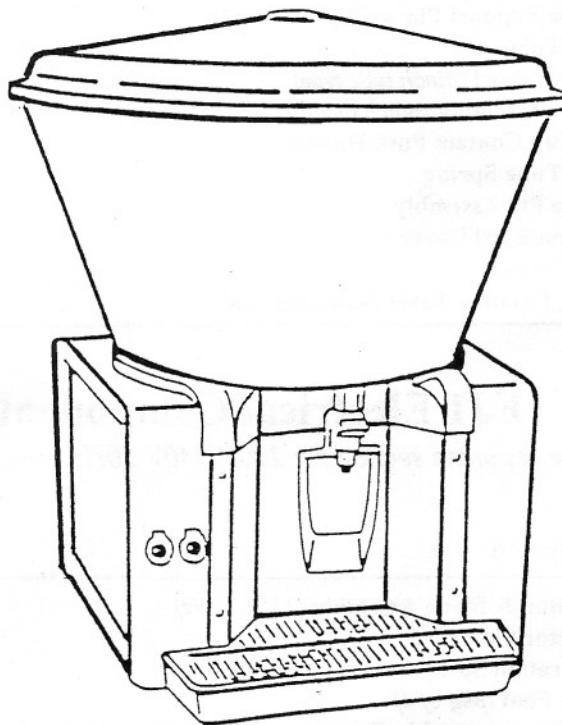

JET SPRAY

PARTS LIST FOR VISUAL DISPLAY DISPENSER

**MODEL
EJ1**

*This manual applies
to serial number
305571 and higher*

Refrigerant R134a

**Manufactured by IMI Cornelius/Jet Spray
101 Regency Drive, Glendale Heights IL. 60139
Phone: 1-800-238-3600 Fax: 800-258-0255**

Item#	Part#	Description
1	S2722	Spray Tube
2	S2721	Impella Assembly (beige) ¹³ / ₃₂ " circulation hole
3	A3058	Impella & Support Pin
4	A2549	Impella Support Pin w/Clip
5	S4206	Pinch Tube
6	S4467	8 Gallon Bowl (pinch tube type)
7	S4381	Handle Assembly (pinch tube type)
	S6469	Non-Cup Contact Push Handle
8	S4363	Pinch Tube Spring
9	S3150	Handle Pin Assembly
10	S2498	8 Gallon Bowl Cover
11	S1717	Bowl Gasket
12	S4576	Spring Retainer Rivet Only (pkg of 6)