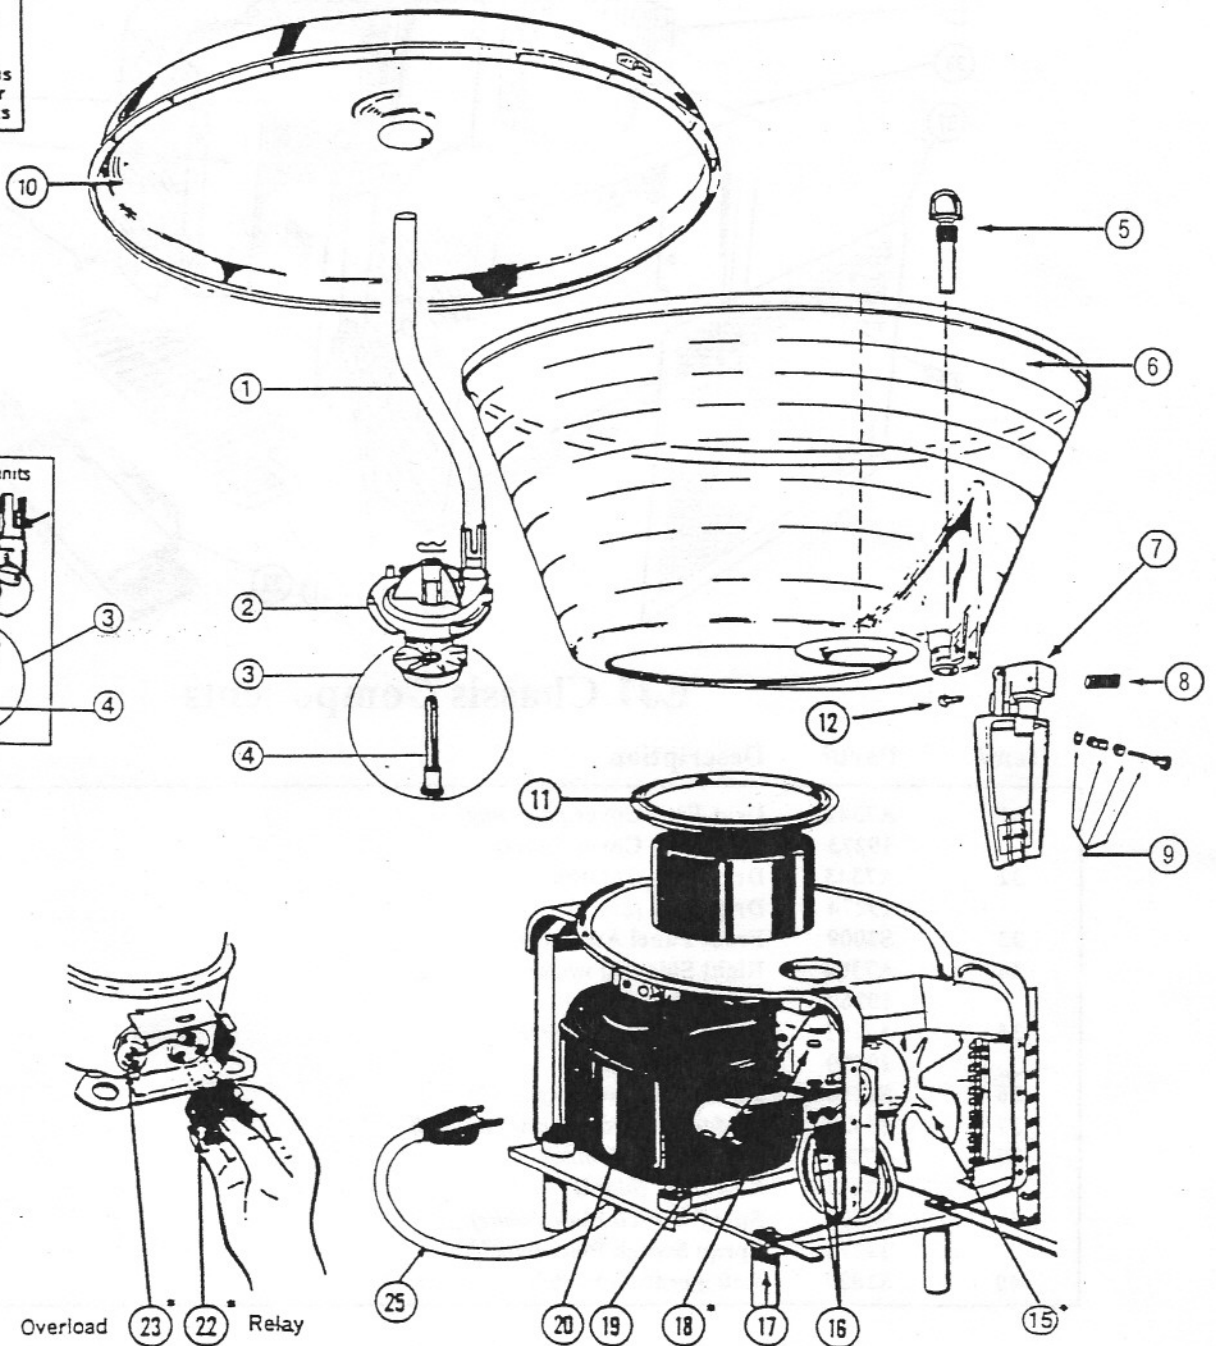

EJ1

Replacement Parts List

Be sure to give dispenser serial and model number when you order replacement parts.

EJ1 Bowl Components

Item#	Part#	Description
1	S2722	Spray Tube
2	S2721	Impella Assembly (beige) ¹³/₃₂" circulation hole
3	A3058	Impella & Support Pin
4	A2549	Impella Support Pin w/Clip
5	S4206	Pinch Tube
6	S4467	8 Gallon Bowl (pinch tube type)
7	S4381	Handle Assembly (pinch tube type)
	S6469	Non-Cup Contact Push Handle
8	S4363	Pinch Tube Spring
9	S3150	Handle Pin Assembly
10	S2498	8 Gallon Bowl Cover
11	S1717	Bowl Gasket
12	S4576	Spring Retainer Rivet Only (pkg of 6)

EJ1 Electrical Components

(see separate section for 220V/240V 50Hz components)

Item#	Part#	Description
15	S2883	Fan Motor & Blade Assembly (115V/60Hz)
	S1630	Fan Motor Only (115V/60Hz)
16	S3004	Refrigeration Spray Switch
17	A0081	Rubber Foot (pkg of 4)
18	S3357	Spray Drive Assembly Complete (includes fan assembly & mounting bracket) (115V/60Hz)
19	S6750	Magnet Assembly Only (for spray drive) (below s/n 318212)
		Magnet Assembly - Morrill Motor (for spray drive) (s/n 318212 & above)
20	S2747	Temperature Control
22	18368	Relay 9660-042-166 (115V 60Hz)
	3887	Relay (for Serial #339669 and above)
23	S2828	Overload MRP-26ALL 69 (115V 60Hz)
	18370	Overload (for Serial #339669 and above)
25	S1249	Power Cord (domestic & W16 only)

EJ1

Replacement Parts List

Be sure to give dispenser serial and model number when you order replacement parts.

*See alternate 220V/240V 50Hz Parts Listing

Your Standard of Excellence for Beverage Merchandising on Six Continents

JETRAY