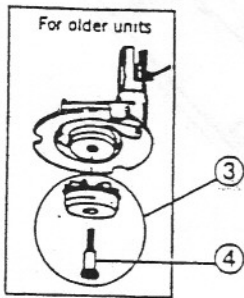

EJ1

Replacement Parts List

Be sure to give dispenser serial and model number when you order replacement parts.

EJ1 Bowl Components

Item#	Part#	Description
1	S2722	Spray Tube
2	S2721	Impella Assembly (beige) ¹³/₃₂" circulation hole
3	A3058	Impella & Support Pin
4	A2549	Impella Support Pin w/Clip
5	S4206	Pinch Tube
6	S4467	8 Gallon Bowl (pinch tube type)
7	S4381	Handle Assembly (pinch tube type)
	S6469	Non-Cup Contact Push Handle
8	S4363	Pinch Tube Spring
9	S3150	Handle Pin Assembly
10	S2498	8 Gallon Bowl Cover
11	S1717	Bowl Gasket
12	S4576	Spring Retainer Rivet Only (pkg of 6)

EJ1 Electrical Components

(see separate section for 220V/240V 50Hz components)

Item#	Part#	Description
15	S2883	Fan Motor & Blade Assembly (115V/60Hz)
	S1630	Fan Motor Only (115V/60Hz)
16	S3004	Refrigeration Spray Switch
17	A0081	Rubber Foot (pkg of 4)
18	S3357	Spray Drive Assembly Complete (includes fan assembly & mounting bracket) (115V/60Hz)
19	S6750	Magnet Assembly Only (for spray drive) (below s/n 318212)
		Magnet Assembly - Morrill Motor (for spray drive) (s/n 318212 & above)
20	S2747	Temperature Control
22	18368	Relay 9660-042-166 (115V 60Hz)
	3887	Relay (for Serial #339669 and above)
23	S2828	Overload MRP-26ALL 69 (115V 60Hz)
	18370	Overload (for Serial #339669 and above)
25	S1249	Power Cord (domestic & W16 only)

EJ1

Replacement Parts List

Be sure to give dispenser serial and model number when you order replacement parts.

*See alternate 220V/240V 50Hz Parts Listing

Your Standard of Excellence for Beverage Merchandising on Six Continents

JETRAY