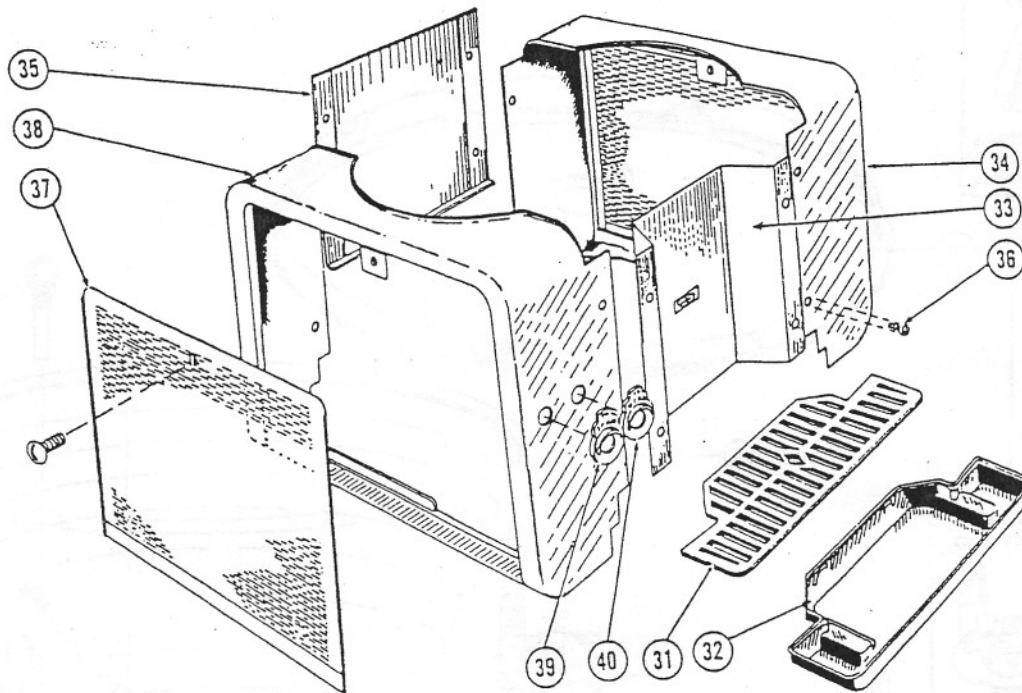

JETRAY

EJ1

Replacement Parts List

Be sure to give dispenser serial and model number when you order replacement parts.

EJ1 Chassis Components

Item#	Part#	Description
31	A7342	Drip Tray Cover (std white)
	19273	Drip Tray Cover (black)
32	A7343	Drip Tray (std white)
	19274	Drip Tray (black)
33	S2009	Front Panel Assembly
34	A7304	Right Side (std white)
	19269	Right Side (black)
35	A7291	Rear Panel (std white)
	19270	Rear Panel (black)
36	S1150	Cabinet Screws (pkg of 12)
37	S3430	Perforated Side (screw fastened)
38	A7288	Left Side (std white)
	19268	Left Side (black)
39	S2836	Spray Switch Plate (white)
	19271	Spray Switch Plate (black)
40	S2837	Refrigeration Switch Plate (white)