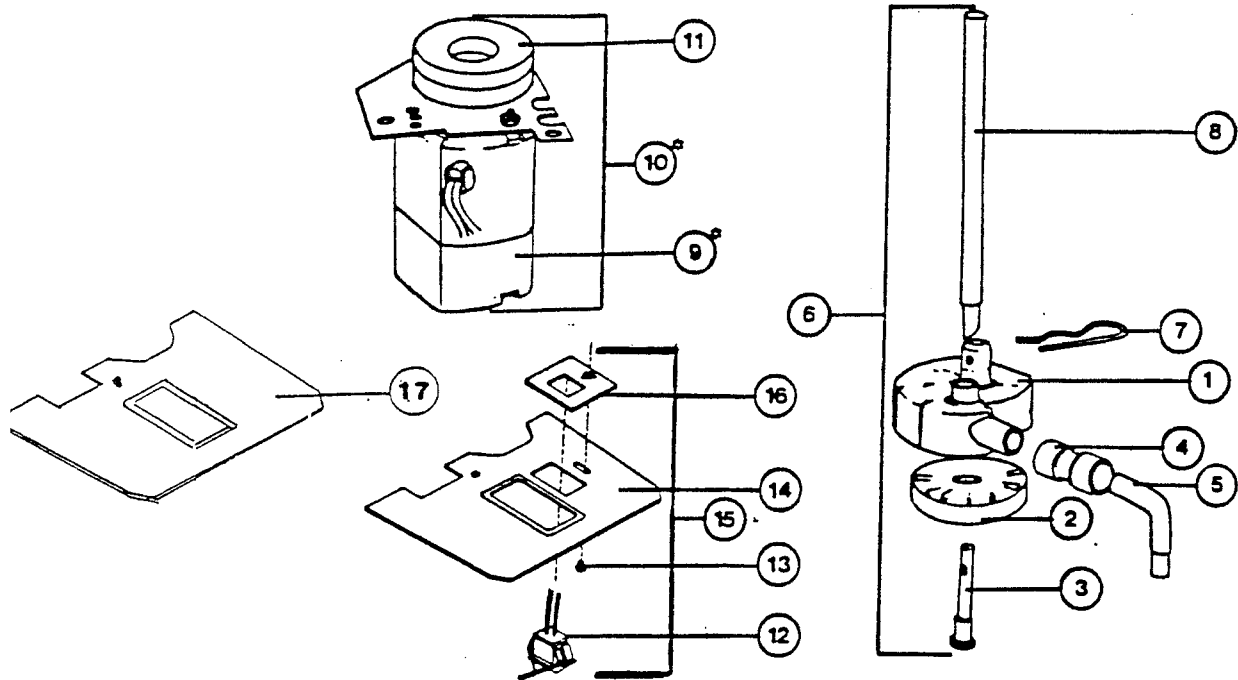

FIGURE 2. JWT ALTERNATE PARTS

Item No.	Part No.	Name
1	A2746	Housing Whipper
2	A2566	Magnet Whipper Impeller
3	A0116	Pin Whipper Impeller
4	A0938	Union Whipper Outlet
5	S7395	Outlet Tube
6	A2569	Chamber Whipper
7	A0423	Clip Impeller Support
8	S7394	Tube Vent Asy 5-Gallon
	A2791	Tube Vent Asy 3-Gallon
9	A2256	Motor Whipper 120V 60HZ
	S7512	Motor Whipper 230V 50HZ
10	A2567	Motor Asy Whipper 120V 60HZ
	A2645	Motor Whp Asy 230V 50HZ (No Longer Available)
11	A2410	Magnet Asy Double