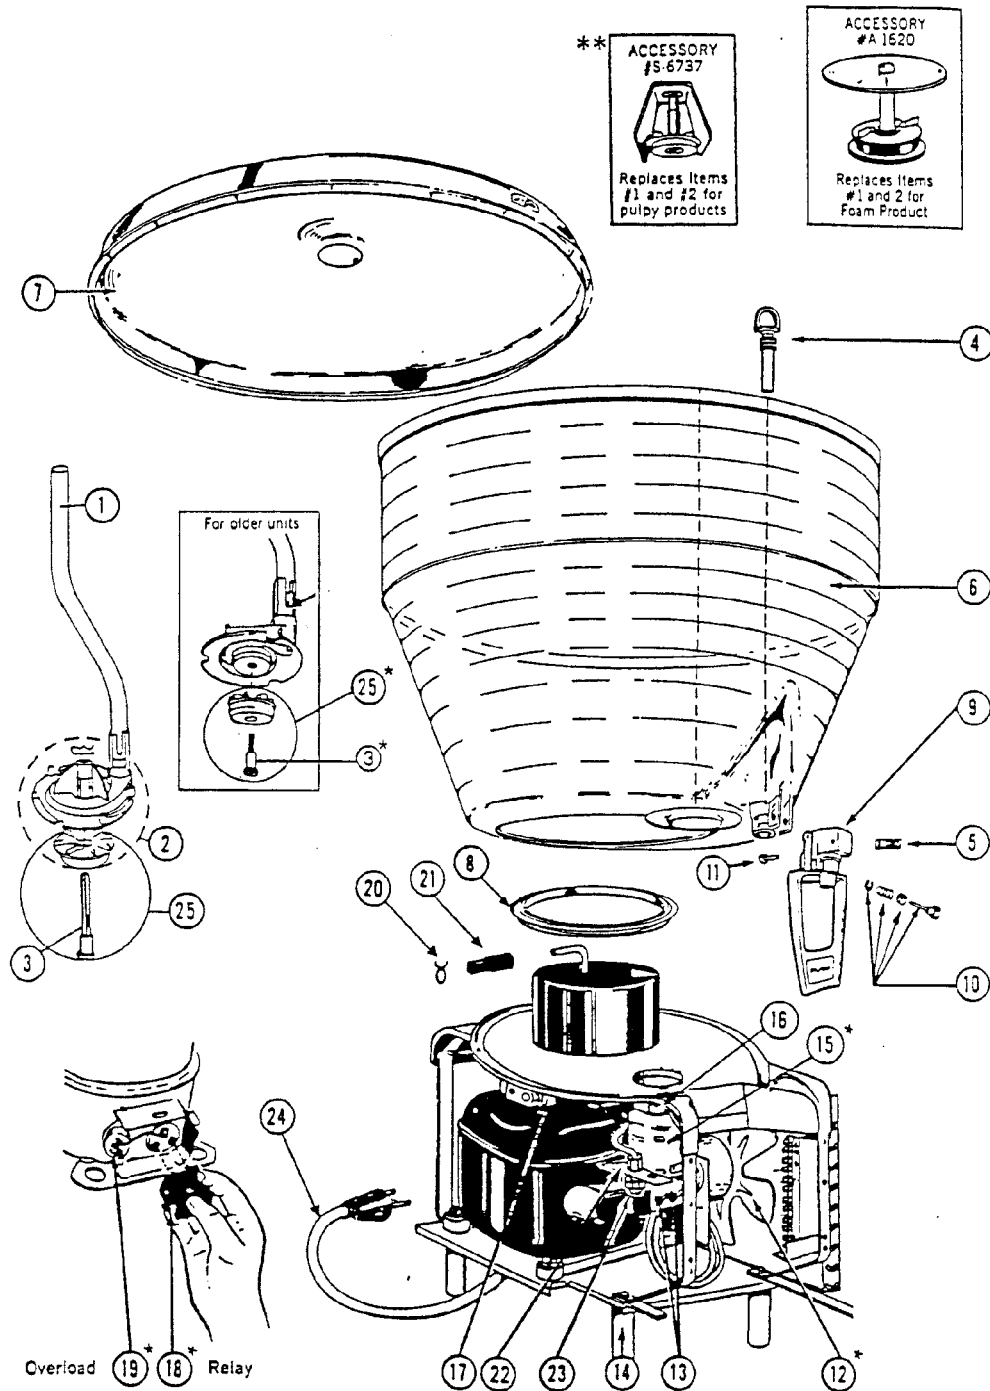

ILLUSTRATED PARTS LIST

J-15 COLD BEVERAGE DISPENSER

FIGURE 1. GENERAL ASSEMBLY