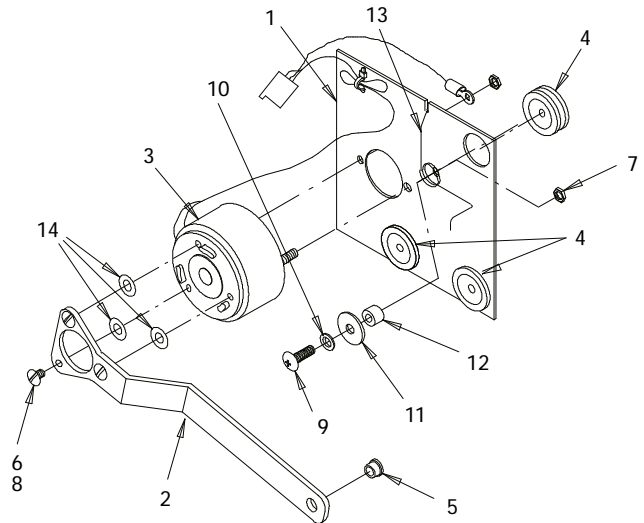

## ILLUSTRATED PARTS LIST

### ENDURO 300 (ED300) (POST-MIX)

Item No.	Part No.	Name
1	29303	Plate, Motor Mount
2	29654	Plate, Adjustable, Motor
3	30794	Heater, Motor
4	32498	Motor
5	51859	Seal, Motor Shaft
6	51860	Gasket, Motor
7	70018	Hex Nut, 1/4-20
8	70043	Washer, Flat, 1/4
9	70048	Washer, Lock, 1/4
10	70257	Screw, Phil Truss Hd, 1/4-20 By 1/2-In. Long
11	70260	Screw, Phil Rd. Hd., 1/4-20 By 1-In. Long
12	70341	Spring, Gate
13	70992	Receptacle, 1/4-turn
14	70993	Retainer, 1/4-turn
15	70994	Stud, 1/4-turn

FIGURE 2. MOTOR COMPONENTS

Item No.	Part No.	Name
	620300501	Gate Solenoid Ass'y
1	28172	Plate, Solenoid Mounting
2	28173	Arm, Gate Lift
3	32957	Solenoid
4	50752	Isolator
5	50754	Bearing, Gate Arm
6	70162	Screw, No. 8-32 By 1/4-In. Long
7	70015	Hex Nut, No. 10-32
8	51689	Locktite
9	70165	Screw, No. 8-32 By 5/8-In. Long
10	70057	Lockwasher, No. 10
11	70067	Washer, .218 I.D. By .875 O.D.
12	51348	Spacer
13	71007	Spring, Solenoid Arm
14	70052	Flatwasher, No. 8
15	02101	Dual Gate Slide Kit