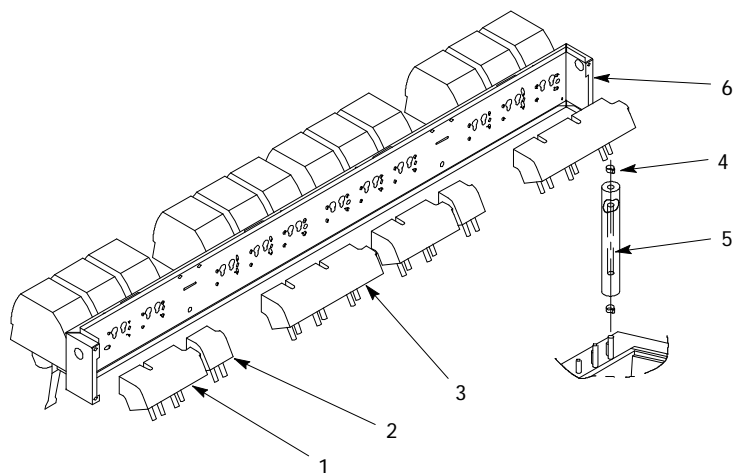

## ILLUSTRATED PARTS LIST

### ENDURO 300 (ED300) (POST-MIX)

FIGURE 5. VALVE PANEL ASSEMBLY

Item No.	Part No.	Name
	29647	Valve Panel Ass'y, 8 Corco
	29648	Valve Panel Ass'y, 8 LEV
	29645	Valve Panel Ass'y, 10 Corco
	29646	Valve Panel Ass'y, 10LEV
	29510	Valve Panel Ass'y, 12 Corco
	29539	Valve Panel Ass'y, 12LEV
1	29316	Manifold Ass'y, 2-Flavor
2	29317	Manifold Ass'y, 1-Flavor
3	29315	Manifold Ass'y, 3-Flavor