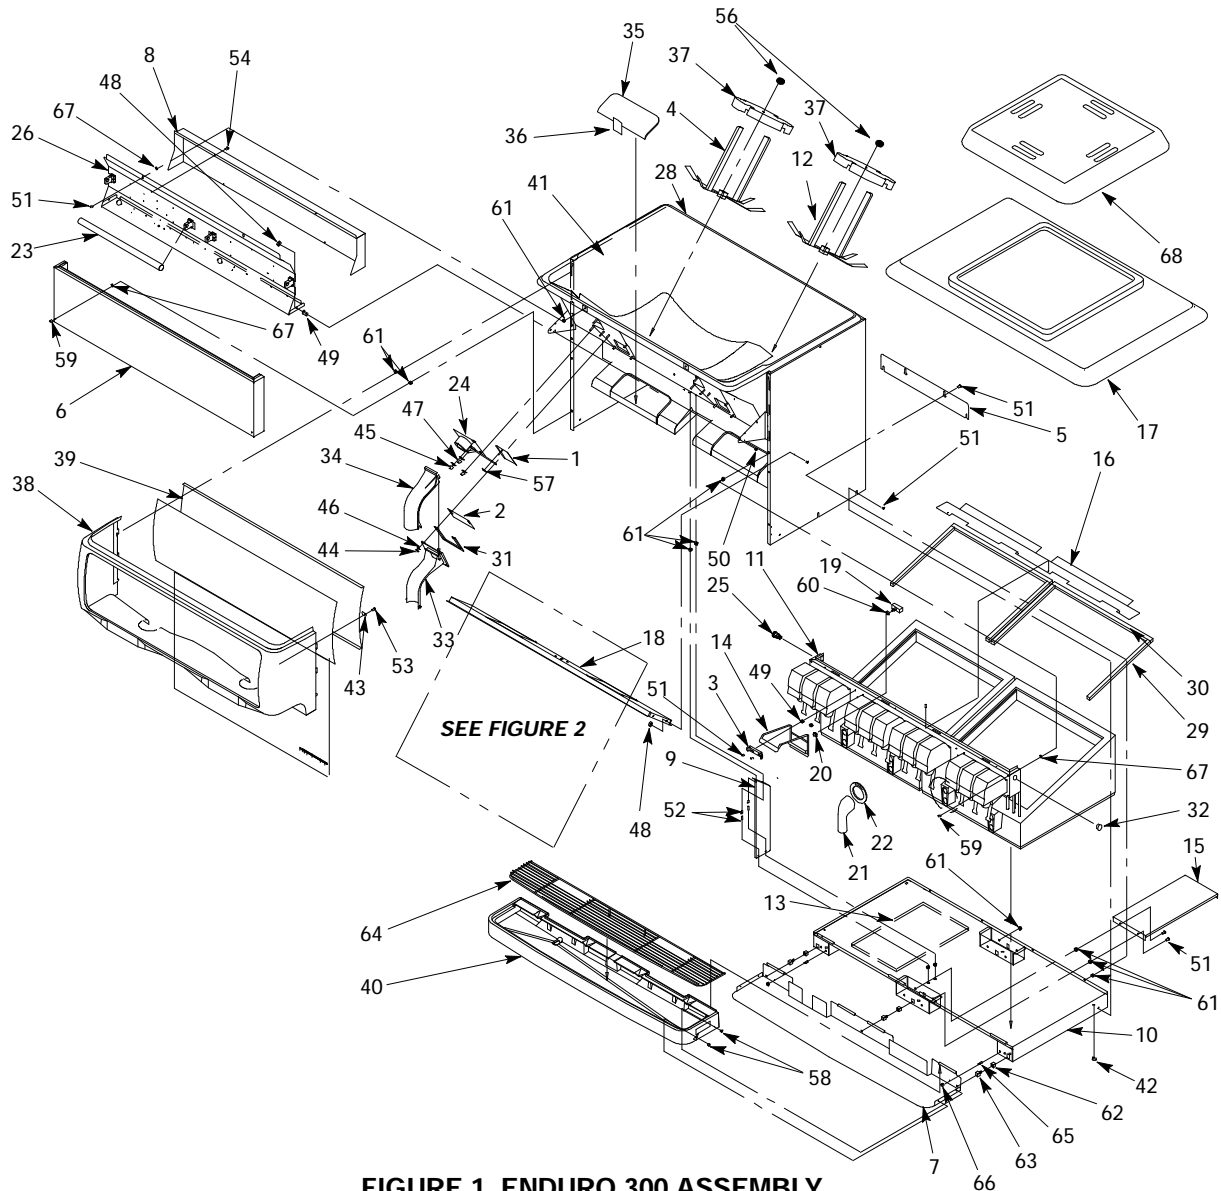

### ENDURO 300 (ED300) (POST-MIX)

FIGURE 1. ENDURO 300 ASSEMBLY

Item No.	Part No.	Name
1	21491	Slide, Gate
2	22081	Restrictor, Gate
3	27107	Bracket, Lever Depressor
4	15213	Agitator, Left
5	29483	Cover, Rear