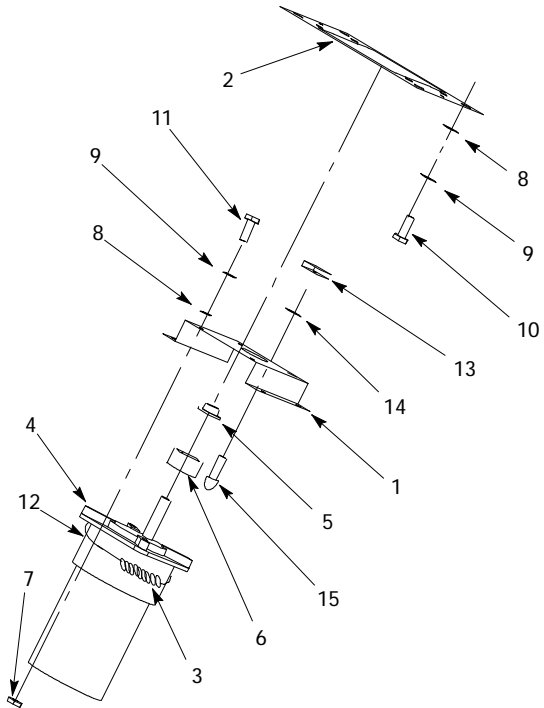

Item No.	Part No.	Name
41	52957	Hopper Ass'y
42	52967	Plug
43	52972	Tab, Retaining
44	70016	Hex Nut, No. 10-32
45	70017	Insert, Nylon, No. 10-32
46	70056	Washer, Flat, No. 10
47	70067	Washer
48	70076	Hex Nut, No. 8-32
49	70104	Nutsert, No. 8-32
50	70164	Screw, Phil Truss Hd., No. 8-32 By 3/4-In. Long
51	70171	Screw, Phil Truss Hd., No. 8-32 By 3/8-In. Long
52	70178	Screw, Phil Truss Hd., No. 8-32 By 1/2-In. Long
53	70204	Screw, Phil Truss Hd., No. 8-32
54	70215	Screw, Hex Washer Hd., No. 8-32 By 1/4-In. Long
55	70217	Screw, Hex Washer Hd., No. 8-32 By 1/2-In. Long
56	41459	O-ring
57	70474	Retaining Ring
58	70478	Clip, Pushon
59	70555	Screw, Phil Truss Hd., No. 8-32 By 3-In. Long
60	70847	Washer, Switch
61	70959	Nutsert, No. 8-32
62	70997	Strike
63	70998	Latch
64	70999	Cup Rest
65	70531	Ball Stud
66	70075	Hex Nut, No. 6-32
67	71010	Washer, No. 8
68	53135	Lid, Cover

## ILLUSTRATED PARTS LIST

### ENDURO 300 (ED300) (POST-MIX)

Item No.	Part No.	Name
1	29303	Plate, Motor Mount
2	29654	Plate, Adjustable, Motor
3	30794	Heater, Motor
4	32498	Motor
5	51859	Seal, Motor Shaft
6	51860	Gasket, Motor
7	70018	Hex Nut, 1/4-20
8	70043	Washer, Flat, 1/4
9	70048	Washer, Lock, 1/4
10	70257	Screw, Phil Truss Hd, 1/4-20 By 1/2-In. Long
11	70260	Screw, Phil Rd. Hd., 1/4-20 By 1-In. Long
12	70341	Spring, Gate
13	70992	Receptacle, 1/4-turn
14	70993	Retainer, 1/4-turn
15	70994	Stud, 1/4-turn

FIGURE 2. MOTOR COMPONENTS

Item No.	Part No.	Name
	620300501	Gate Solenoid Ass'y
1	28172	Plate, Solenoid Mounting
2	28173	Arm, Gate Lift
3	32957	Solenoid
4	50752	Isolator
5	50754	Bearing, Gate Arm
6	70162	Screw, No. 8-32 By 1/4-In. Long
7	70015	Hex Nut, No. 10-32
8	51689	Locktite
9	70165	Screw, No. 8-32 By 5/8-In. Long
10	70057	Lockwasher, No. 10
11	70067	Washer, .218 I.D. By .875 O.D.
12	51348	Spacer
13	71007	Spring, Solenoid Arm
14	70052	Flatwasher, No. 8
15	02101	Dual Gate Slide Kit