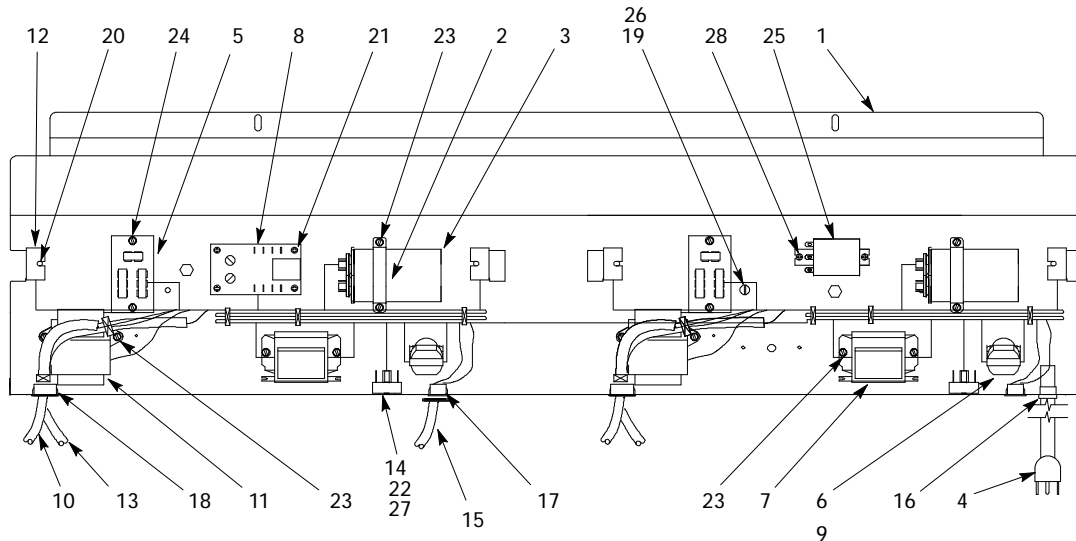

ILLUSTRATED PARTS LIST

ENDURO 300 (ED300) (POST-MIX)

FIGURE 4. ELECTRICAL BOX ASSEMBLY