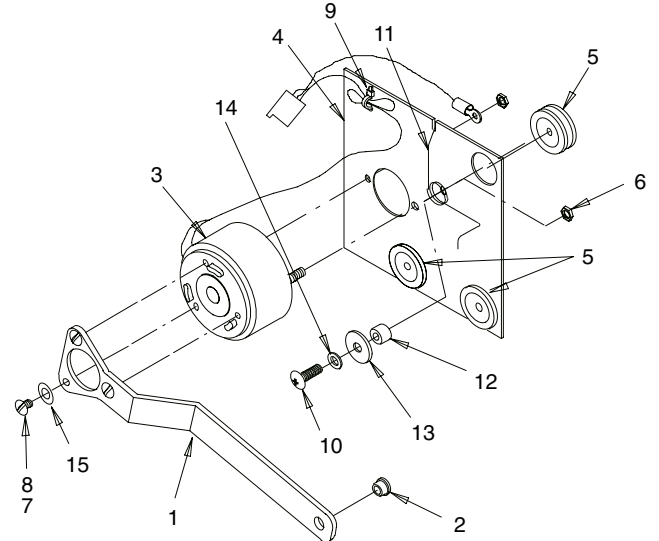

Item No.	Part No.	Name
64	70750	Hose Clamp, Screw
65	71006	Machine Screw, Phil Truss Hd., No. 8-32 By 2 1/4-In. Long
66	70847	Spacer, Dispense Switch
67	70959	Nutsert, No. 8-32
68	70992	Receptacle, 1/4-Turn
69	**70993	Retainer, 1/4-Turn
70	**70994	Stud, Wing Hd, 1/4-Turn
71	70456	Pop Rivet
72	71038	Cup Rest

Item No.	Part No.	Name
1	28173	Arm, Gate Lift
2	50754	Bearing, Gate Arm
3	32957	Solenoid, 120V
	33397	Solenoid, 220-240V
4	28172	Plate, Solenoid Mounting
5	50752	Isolator
6	70015	Hex Nut, No. 10-32
7	51689	Locktite
8	70162	Screw, No. 8-32 By 1/4-In. Long
9	50705	Tie Cable
10	70165	Screw, No. 8-32 By 5/8-In. Long
11	71007	Spring, Solenoid Arm
12	51348	Spacer
13	70067	Washer, .218 I.D. By .875 O.D.
14	70057	Lockwasher, No. 10
15	70052	Flatwasher, No. 8

FIGURE 2. GATE SOLENOID ASSEMBLY

Z-STYLE COLD PLATE DRAIN

Item No.	Part No.	Name
1	70750	Hose Clamp
2	53170	Drain Tube
3	51280	Elbow
4	53293	Coupler
5	50278	Drain Tube
6	51295	Tee

FIGURE 3. Z-STYLE COLD PLATE DRAIN

ELECTRICAL BOX ASSEMBLY

FIGURE 4. ELECTRICAL BOX ASSEMBLY

Item No.	Part No.	Name
1	620023001	Box, Electrical
2	30514	Clamp, Capacitor, 120V
	620308102	Clamp, Capacitor, 220-240V
3	30774	Capacitor, 120V (Agitator Motor)
	620308101	Capacitor, 220-240V (Agitator Motor)
4	30995	Power Cord, 120V
	620302901	Power Cord, 220-240V
5	31107	Terminal Block
6		Item Not Used
7	31620	Starter
8	31621	Ballast, 120V
	33662	Ballast, 220-240V