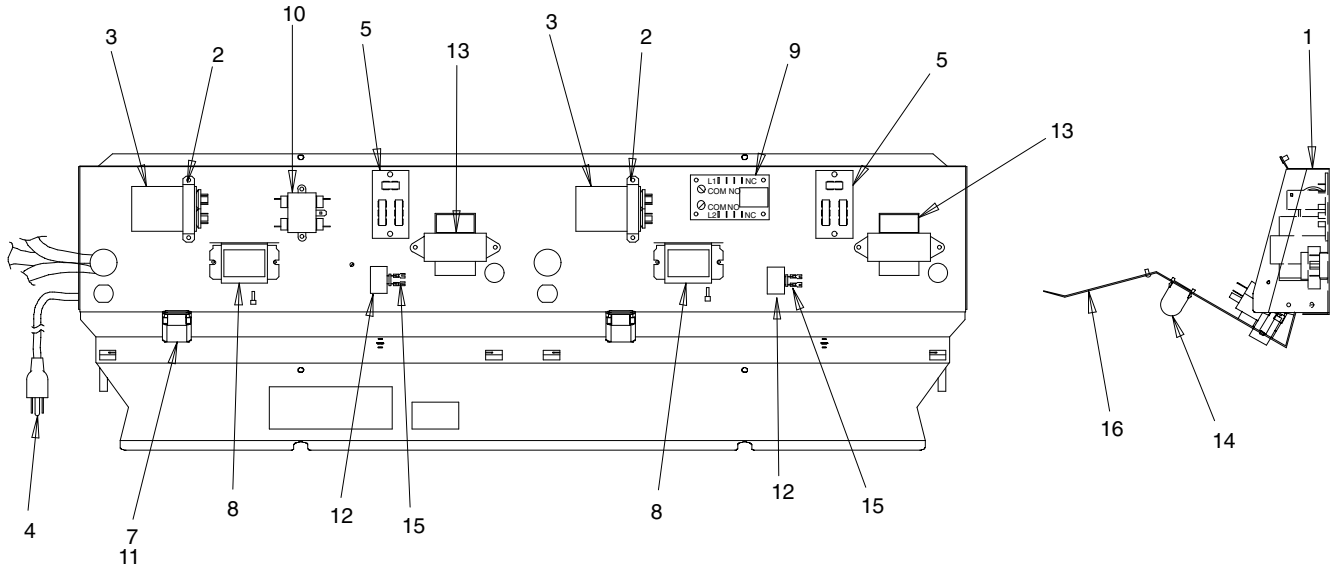

Item No.	Part No.	Name
1	28173	Arm, Gate Lift
2	50754	Bearing, Gate Arm
3	32957	Solenoid, 120V
	33397	Solenoid, 220-240V
4	28172	Plate, Solenoid Mounting
5	50752	Isolator
6	70015	Hex Nut, No. 10-32
7	51689	Locktite
8	70162	Screw, No. 8-32 By 1/4-In. Long
9	50705	Tie Cable
10	70165	Screw, No. 8-32 By 5/8-In. Long
11	71007	Spring, Solenoid Arm
12	51348	Spacer
13	70067	Washer, .218 I.D. By .875 O.D.
14	70057	Lockwasher, No. 10
15	70052	Flatwasher, No. 8

ELECTRICAL BOX ASSEMBLY

FIGURE 4. ELECTRICAL BOX ASSEMBLY

Item No.	Part No.	Name
1	620023001	Box, Electrical
2	30514	Clamp, Capacitor, 120V
	620308102	Clamp, Capacitor, 220-240V
3	30774	Capacitor, 120V (Agitator Motor)
	620308101	Capacitor, 220-240V (Agitator Motor)
4	30995	Power Cord, 120V
	620302901	Power Cord, 220-240V
5	31107	Terminal Block
6		Item Not Used
7	31620	Starter
8	31621	Ballast, 120V
	33662	Ballast, 220-240V