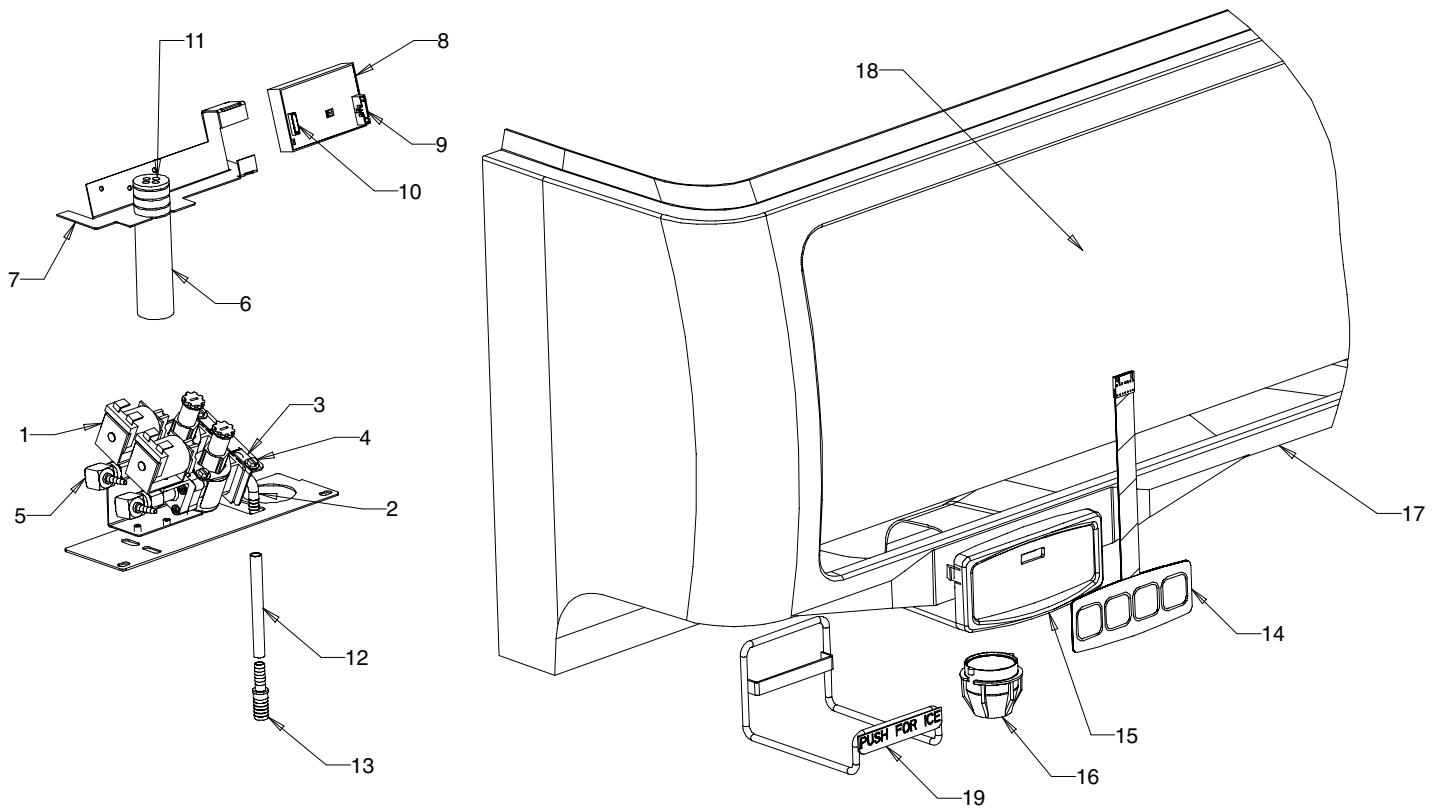

COMPONENTS FOR FLAVOR UNITS

FIGURE 5. COMPONENTS FOR FLAVOR UNITS

Item No.	Part No.	Name
1	2487	Flow control assembly
2	620709068	Fitting elbow ¼ barb
3	620046335	Retainer valve
4	319941000	Screw tr 08–32 hxws
5	620718932	Fitting 90 swivel 1/8 barb
6	620715821	Inner nozzle
7	620052029	Nozzle bracket 1xx
8	620314823	PC Board
* 9	620313657	Jumper PCB to keypad 4 fl
	620313658	Jumper PCB to keypad 2 fl
* 10	620316443	Harness solenoid 4 fl
	620316442	Harness solenoid 2 fl
* 11	770000119	Tubing syrup 1/8 id
12	50299	Tubing bev 265 id x 465 od
13	77040700	Fitg splicer ¼ x 3/8
14	620313239	Membrane switch 4 button
15	620516527	Housing – keypad/nozzle
16	1945	Outer nozzle
17	620519215	Merch FlavorBlast, ED300 blk
	620519218	Merch FlavorBlast, ED300 gry
18	620920068	Graphic FlavorBlast, ED300
19	620709313	Ice lever FlavorBlast, push bar

NOTE: *NOT SHOWN

FIGURE 6. WATER MANIFOLD ASSEMBLY

Item No.	Part No.	Name
1	620407726	Manifold Flex
2 2A	620709065 100057	Fitg Elbow 1/2 X 3/8 Brb O-ring
3	70204	Screw Sm #8 X 1/2
4	620519005	Plug 3/8 w/O-ring
5	620709066	Fitg Straight 3/8 X 1/4 Brb
6	620046316	Retainer Clip
7	620706632	Screw TRPH #8-18 X 2 Waxed
*	620711913	Insulation Block, RH
*	620711914	Insulation Block, LH
*	620715408	Hook and Loop Fastener