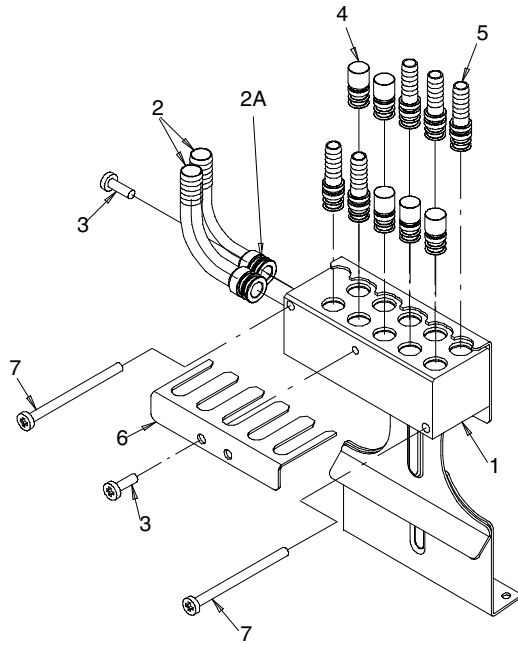

Item No.	Part No.	Name
1	28173	Arm, Gate Lift
2	50754	Bearing, Gate Arm
3	32957	Solenoid, 120V
	33397	Solenoid, 220-240V
4	28172	Plate, Solenoid Mounting
5	50752	Isolator
6	70015	Hex Nut, No. 10-32
7	51689	Locktite
8	70162	Screw, No. 8-32 By 1/4-In. Long
9	50705	Tie Cable
10	70165	Screw, No. 8-32 By 5/8-In. Long
11	71007	Spring, Solenoid Arm
12	51348	Spacer
13	70067	Washer, .218 I.D. By .875 O.D.
14	70057	Lockwasher, No. 10
15	70052	Flatwasher, No. 8

COMPONENTS FOR FLAVOR UNITS

FIGURE 5. COMPONENTS FOR FLAVOR UNITS

Item No.	Part No.	Name
1	2487	Flow control assembly
2	620709068	Fitting elbow ¼ barb
3	620046335	Retainer valve
4	319941000	Screw tr 08–32 hxws
5	620718932	Fitting 90 swivel 1/8 barb
6	620715821	Inner nozzle
7	620052029	Nozzle bracket 1xx
8	620314823	PC Board
* 9	620313657	Jumper PCB to keypad 4 fl
	620313658	Jumper PCB to keypad 2 fl
* 10	620316443	Harness solenoid 4 fl
	620316442	Harness solenoid 2 fl
* 11	770000119	Tubing syrup 1/8 id
12	50299	Tubing bev 265 id x 465 od
13	77040700	Fitg splicer ¼ x 3/8
14	620313239	Membrane switch 4 button
15	620516527	Housing – keypad/nozzle
16	1945	Outer nozzle
17	620519215	Merch FlavorBlast, ED300 blk
	620519218	Merch FlavorBlast, ED300 gry
18	620920068	Graphic FlavorBlast, ED300
19	620709313	Ice lever FlavorBlast, push bar

NOTE: *NOT SHOWN

FIGURE 6. WATER MANIFOLD ASSEMBLY

Item No.	Part No.	Name
1	620407726	Manifold Flex
2 2A	620709065 100057	Fitg Elbow 1/2 X 3/8 Brb O-ring
3	70204	Screw Sm #8 X 1/2
4	620519005	Plug 3/8 w/O-ring
5	620709066	Fitg Straight 3/8 X 1/4 Brb
6	620046316	Retainer Clip
7	620706632	Screw TRPH #8-18 X 2 Waxed
*	620711913	Insulation Block, RH
*	620711914	Insulation Block, LH
*	620715408	Hook and Loop Fastener