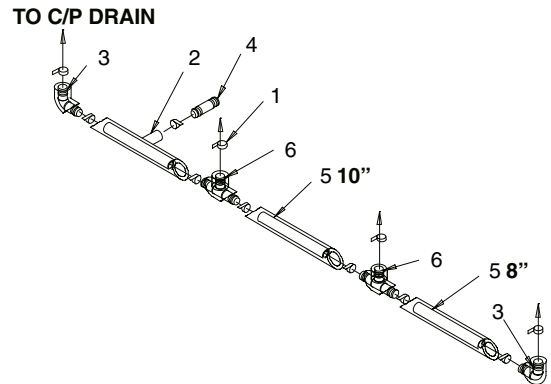

Item No.	Part No.	Name
1	28173	Arm, Gate Lift
2	50754	Bearing, Gate Arm
3	32957	Solenoid, 120V
	33397	Solenoid, 220-240V
4	28172	Plate, Solenoid Mounting
5	50752	Isolator
6	70015	Hex Nut, No. 10-32
7	51689	Locktite
8	70162	Screw, No. 8-32 By 1/4-In. Long
9	50705	Tie Cable
10	70165	Screw, No. 8-32 By 5/8-In. Long
11	71007	Spring, Solenoid Arm
12	51348	Spacer
13	70067	Washer, .218 I.D. By .875 O.D.
14	70057	Lockwasher, No. 10
15	70052	Flatwasher, No. 8

FIGURE 2. GATE SOLENOID ASSEMBLY

Z-STYLE COLD PLATE DRAIN

Item No.	Part No.	Name
1	70750	Hose Clamp
2	53170	Drain Tube
3	51280	Elbow
4	53293	Coupler
5	50278	Drain Tube
6	51295	Tee

FIGURE 3. Z-STYLE COLD PLATE DRAIN

ELECTRICAL BOX ASSEMBLY

FIGURE 4. ELECTRICAL BOX ASSEMBLY

Item No.	Part No.	Name
1	620023001	Box, Electrical
2	30514	Clamp, Capacitor, 120V
	620308102	Clamp, Capacitor, 220-240V
3	30774	Capacitor, 120V (Agitator Motor)
	620308101	Capacitor, 220-240V (Agitator Motor)
4	30995	Power Cord, 120V
	620302901	Power Cord, 220-240V
5	31107	Terminal Block
6		Item Not Used
7	31620	Starter
8	31621	Ballast, 120V
	33662	Ballast, 220-240V