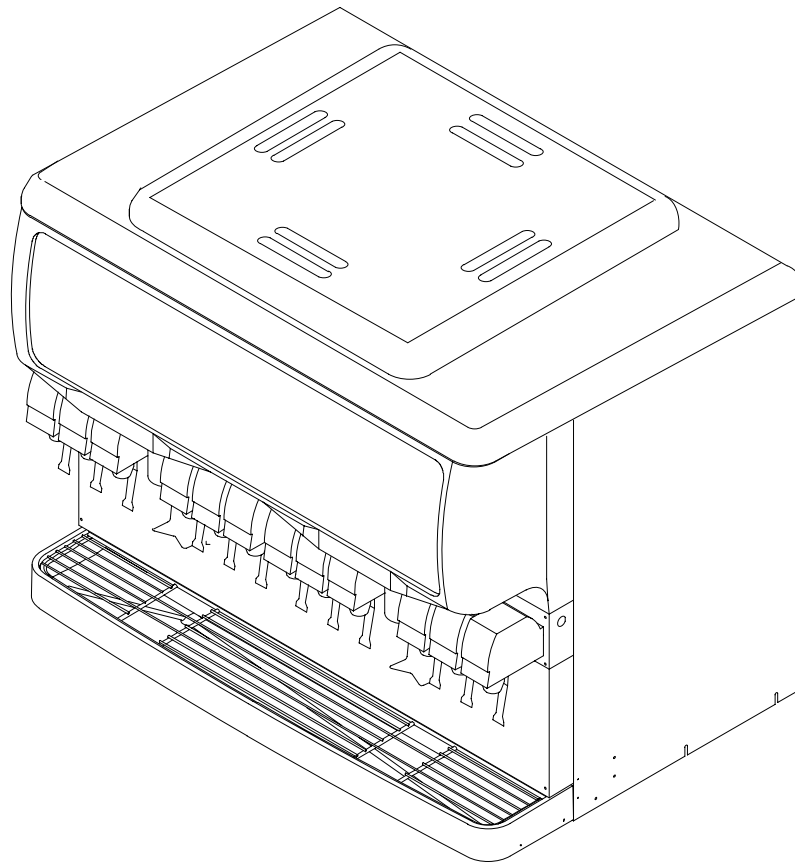

ILLUSTRATED PARTS LIST

ENDURO-300 BC

CABINET

FIGURE 1. CABINET SECTION EXPLODED VIEW

Item No.	Part No.	Name
1	21491	Slide, Gate
2	22081R	Restrictor, Gate
3	27107	Retainer, Lever, Ice Dispense
4	**29303R	Plate, Motor Mount
5	15213	Agitator Ass'y, Left
6	29483	Cover, Rear
7	629080209 629080211 620044541 15601	Panel Ass'y, Lower (For Drip Tray Cold Plate Models) Panel Ass'y, Lower (For Cold Plate "Z" without Drip Tray Models) Panel Ass'y, Lower (For Drip Tray Non-Cold Plate Models) Panel Ass'y, Lower Z (Without Drip Tray Non-Cold Plate Models)
8	15196	Extension, Drip Tray
9	29507	Bracket, Motor Support
10	Contact Sales	Panel Cold Plate/Faucet Ass'y
11	15214	Agitator, Right
12	10145	Pin, Mounting Drip Tray
13	15500 15488 15502	Dispense Lever, Short (Cup Activated) Dispense Lever, Long (Cup Activated) Push Lever, Ice Dispense
14	15218	Plate, Motor Mounting
15	29667	Support, Product Lines
16	53136	Lid, Lower
17	29493	Bracket, Motor Mounting
18	30794 32826	Agitator Motor Heater, 120V Agitator Motor Heater, 220-240V
19	30895	Switch, Dispense
20	31007	Boot, Switch
21	31622	Bulb, Florescent
22	**620307901 **620307902	Agitator Motor, 120V Agitator Motor, 220-240V
23	32954 33409	Solenoid Ass'y, 120V Solenoid Ass'y, 220-240V
24	620304001	Electrical Box Ass'y, 220-240V (B & BC Models)
25	620304201 620303901	Electrical Box Ass'y, 120V (B & BC Models) Electrical Box Ass'y, 120V (Ice Only)
26	15811	Baffle, Center
27	15437	Baffle, Side
28	53011	Elbow, Cold Plate Drain
29	**51859	Shaft Seal, Agitator Motor
30	**52876	Gasket, Motor Shaft
31	***51908	Plug, 120 Volts Models Only
32	51891	Gasket, Gate