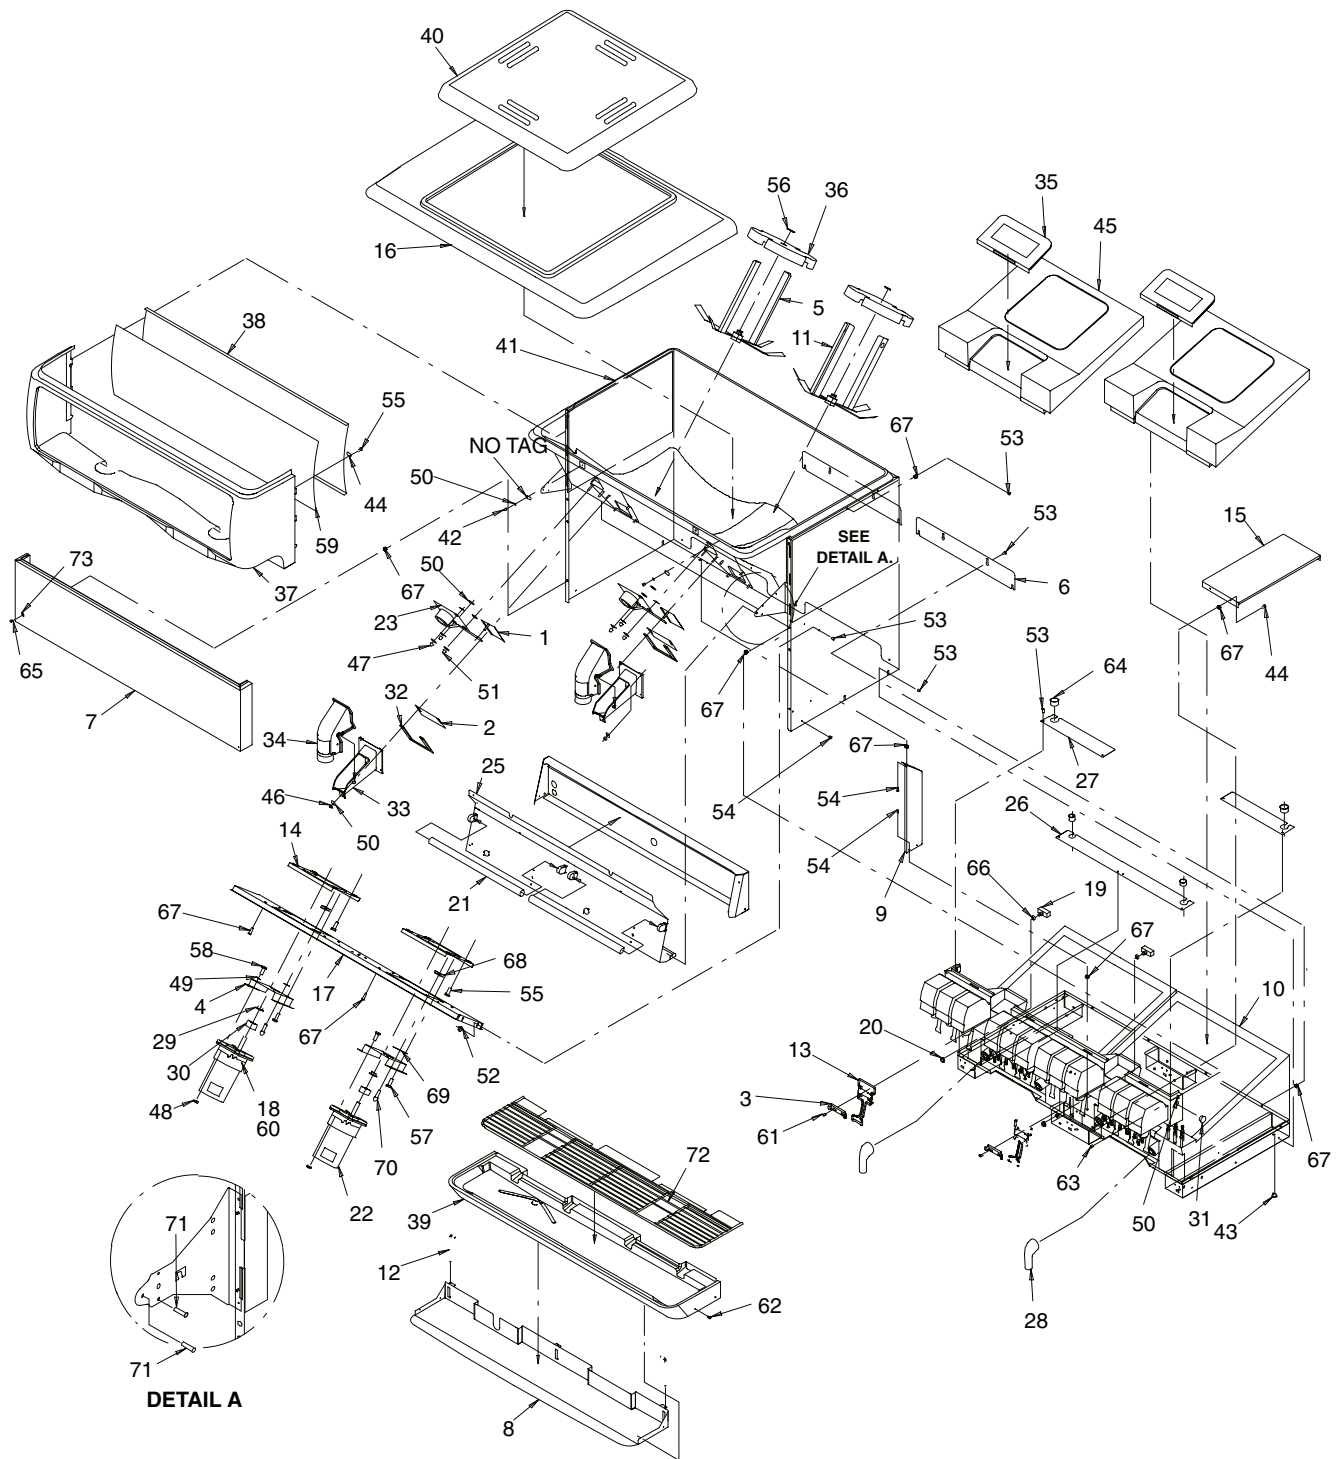

ILLUSTRATED PARTS LIST

ENDURO-300 BC

CABINET

FIGURE 1. CABINET SECTION EXPLODED VIEW

Item No.	Part No.	Name
1	21491	Slide, Gate
2	22081R	Restrictor, Gate
3	27107	Retainer, Lever, Ice Dispense
4	**29303R	Plate, Motor Mount
5	15213	Agitator Ass'y, Left
6	29483	Cover, Rear
7	629080209 629080211 620044541 15601	Panel Ass'y, Lower (For Drip Tray Cold Plate Models) Panel Ass'y, Lower (For Cold Plate "Z" without Drip Tray Models) Panel Ass'y, Lower (For Drip Tray Non-Cold Plate Models) Panel Ass'y, Lower Z (Without Drip Tray Non-Cold Plate Models)
8	15196	Extension, Drip Tray
9	29507	Bracket, Motor Support
10	Contact Sales	Panel Cold Plate/Faucet Ass'y
11	15214	Agitator, Right
12	10145	Pin, Mounting Drip Tray
13	15500 15488 15502	Dispense Lever, Short (Cup Activated) Dispense Lever, Long (Cup Activated) Push Lever, Ice Dispense
14	15218	Plate, Motor Mounting
15	29667	Support, Product Lines
16	53136	Lid, Lower
17	29493	Bracket, Motor Mounting
18	30794 32826	Agitator Motor Heater, 120V Agitator Motor Heater, 220-240V
19	30895	Switch, Dispense
20	31007	Boot, Switch
21	31622	Bulb, Florescent
22	**620307901 **620307902	Agitator Motor, 120V Agitator Motor, 220-240V
23	32954 33409	Solenoid Ass'y, 120V Solenoid Ass'y, 220-240V
24	620304001	Electrical Box Ass'y, 220-240V (B & BC Models)
25	620304201 620303901	Electrical Box Ass'y, 120V (B & BC Models) Electrical Box Ass'y, 120V (Ice Only)
26	15811	Baffle, Center
27	15437	Baffle, Side
28	53011	Elbow, Cold Plate Drain
29	**51859	Shaft Seal, Agitator Motor
30	**52876	Gasket, Motor Shaft
31	***51908	Plug, 120 Volts Models Only
32	51891	Gasket, Gate