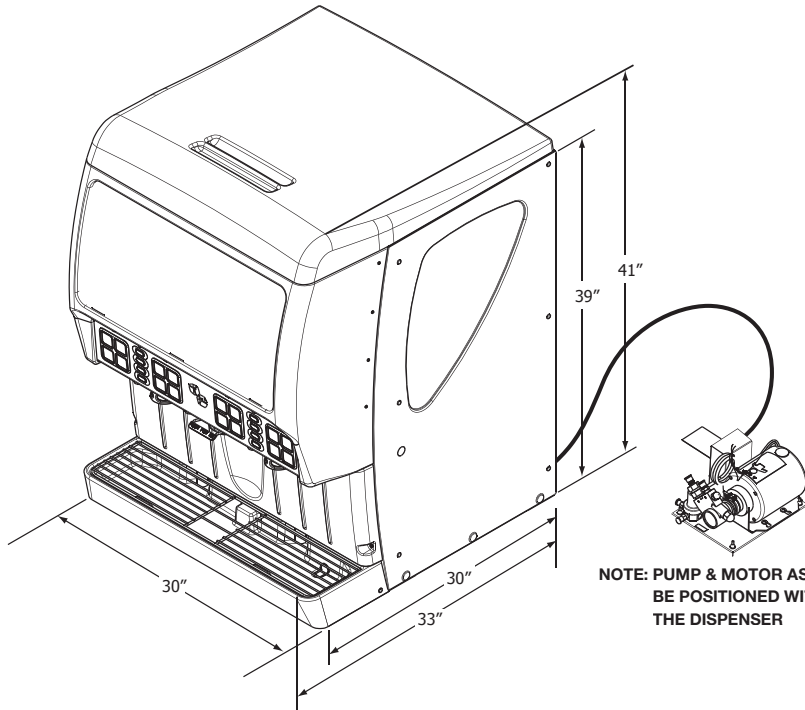

FLAVORFUSION™

ICE DRINK DISPENSER
WITH FLAVOR SHOT

SHOWN IN OPTIONAL
FUSION GREEN

FEATURES:

- 16 brands in a 30" footprint increases brand density
- Dedicated bonus flavor nozzles can add up to 8 additional flavors for creating a unique drink experience
- Carbonated and plain water flexibility for each dispense brand
- Unit available in Midnight Black. Optional colors include Fusion Green, Orange Dream and Gun Metal Gray
* minimum order required
- Bonus flavor shot flows are easily adjusted
- Maximum adjustability: Flavor shot dispense times and flow rates are easy to adjust
- Cold carbonation provides consistent drink quality

NOTE: PUMP & MOTOR ASSEMBLY MUST BE POSITIONED WITHIN 8 FEET OF THE DISPENSER

**MIDNIGHT BLACK
STANDARD**

**GUN METAL GRAY
OPTIONAL**

**ORANGE DREAM
OPTIONAL**

PART NUMBER	DESCRIPTION	ELECTRICAL
621057605	FlavorFusion™ - Fusion Green	115 V / 60 Hz
621057607	FlavorFusion™ - Gun Metal Gray	115 V / 60 Hz
621057606	FlavorFusion™ - Orange Dream	115 V / 60 Hz
621057601	FlavorFusion™ - Midnight Black	115 V / 60 Hz

TECHNICAL SPECIFICATIONS:

DIMENSIONS: 41"H x 30"W x 30"D
COUNTER WEIGHT: 320 lb (plus ice weight)
SHIPPING WEIGHT: 365 lb
CAPACITY: 255 lb ice bin capacity for cubed & chunklet (compressed) ice
AMP DRAW: 120 V / 60 Hz / 9.3 Amps
ELECTRICAL RATING: 115 V +/- 15%
WATER SUPPLY PRESSURE: 50-60 psi at pump
CO₂: 75 psi at carbonator tank