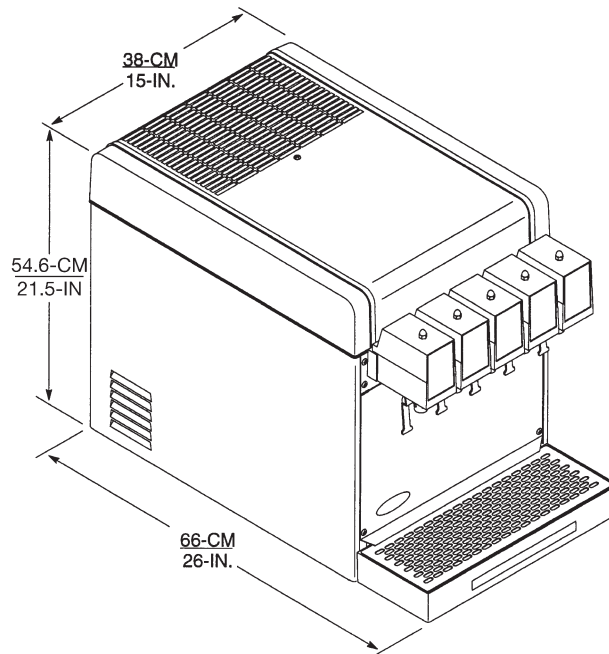

VANTAGE POST-MIX DISPENSER

FEATURES:

- Only 21.5"H (54.61 cm)
- Four and five valve models
- Available with or without integral cold carbonator
- Stainless lower wrap
- Sculptured hood
- Drop-in refrigeration chassis
- Compact coil and valve assembly
- One piece lower housing
- 1/3 HP compressor
- Designed for high ambient use
- Durable stainless steel cabinetry

PART NUMBER	DESCRIPTION	ELECTRICAL
561600166	Vantage 4 Flavor, Integral Carbonator	115 V / 60 Hz / 7.4 Amps
561600167	Vantage 5 Flavor, Integral Carbonator	
4923	4" Leg Kit	

TECHNICAL SPECIFICATIONS:

COMPRESSOR 1/3 HP
 CONDENSER FINISH Copper, aluminum
 CUP CLEARANCE..... 9.75" (24cm)
 INITIAL AVERAGE ICEBANK. 14 lb (6.4 kg)
 REFRIGERANT R-134a
 INTEGRAL CARBONATOR
 TANK RESERVE..... 56 oz (1.65 L)
 ICE BANK CONTROL Electronic
 CARBONATOR PUMP
 FILL RATE 2 oz/sec (60 mL)
 INLET FITTINGS Syrup: 0.25" barb
 Water: 0.25" flare
 CO₂: 0.25" flare
 VALVES Standard Flow
 VALVE TYPES UF-1 or SF-1