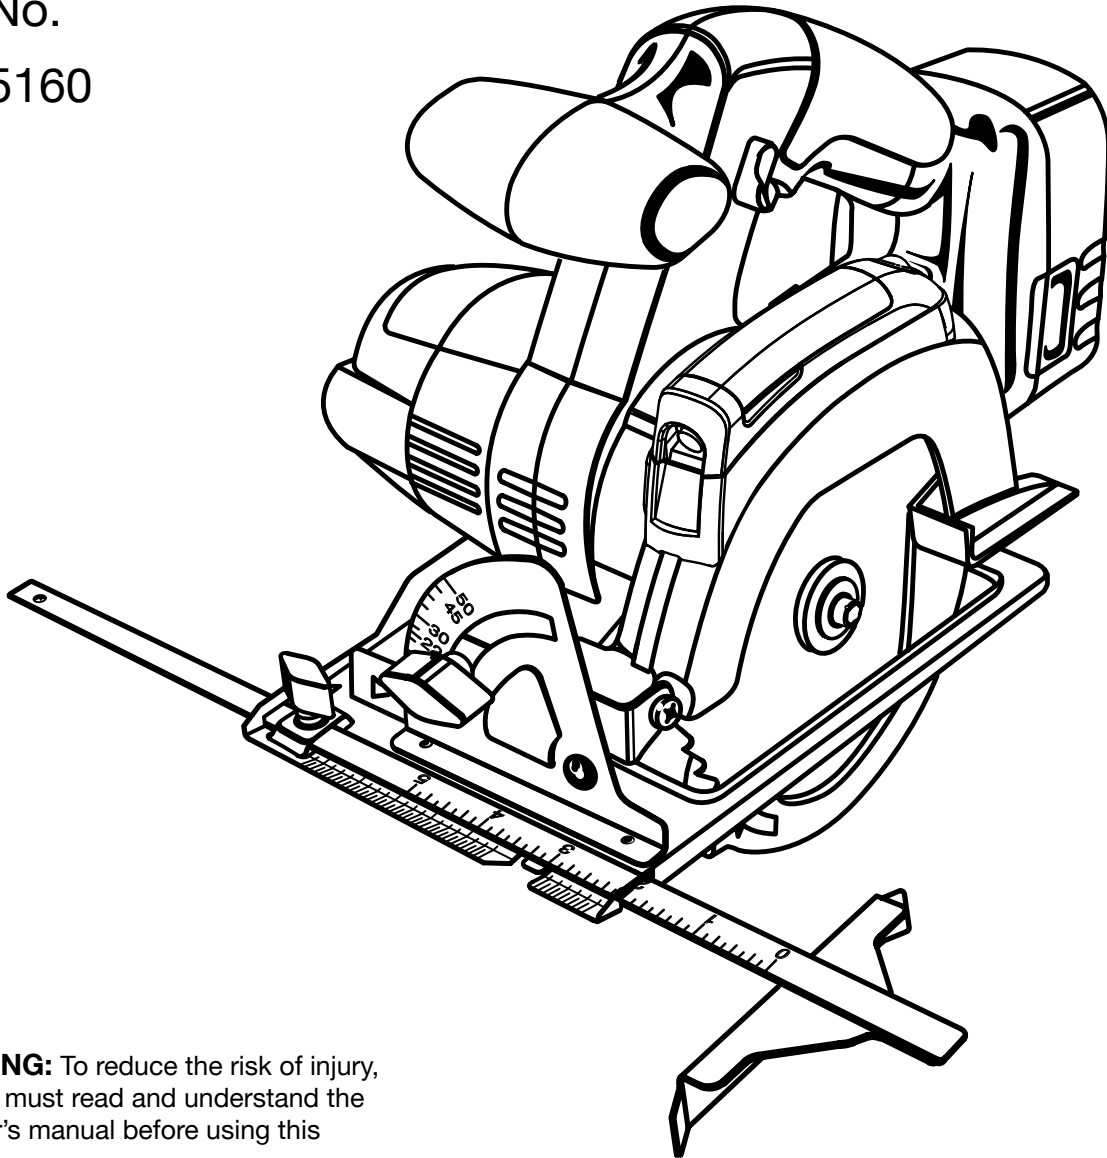

OPERATOR'S MANUAL

CRAFTSMAN[®]

5-1/2 in., 19.2 VOLT CORDLESS LASER TRIM SAW

Model No.
315.115160

⚠ WARNING: To reduce the risk of injury, the user must read and understand the operator's manual before using this product.