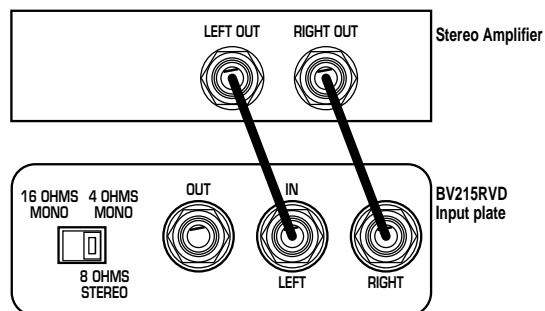

When using the cabinet in the stereo operating mode, connect this jack to the left channel output of your amplifier.

(4) Right 1/4" Jack: When using the cabinet in the stereo operating mode, connect this jack to the right channel output of your amplifier.

When using the cabinet in the mono operating mode, this jack is not used.

Refer to the illustrations to the right for additional information.

4 Ohm Mono Configuration:

16 Ohm Mono Configuration:

8 Ohm Stereo Configuration: