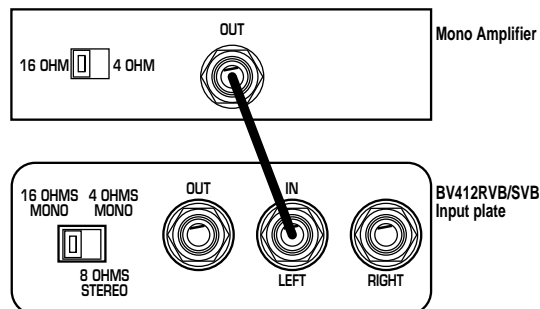

When using the cabinet in the stereo operating mode, connect this jack to the left channel output of your amplifier.

(4) Right 1/4" Jack: When using the cabinet in the stereo operating mode, connect this jack to the right channel output of your amplifier.

When using the cabinet in the mono operating mode, this jack is not used.

Refer to the illustrations to the right for additional information.

4 Ohm Mono Configuration:

16 Ohm Mono Configuration:

8 Ohm Stereo Configuration: