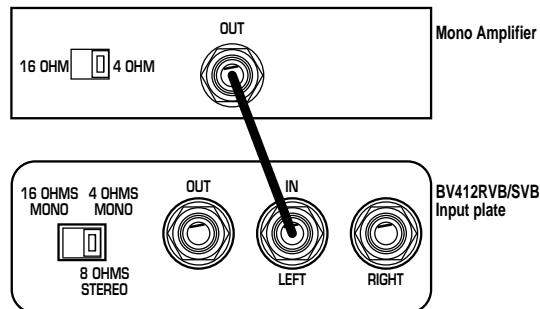

4 Ohm Mono Configuration: