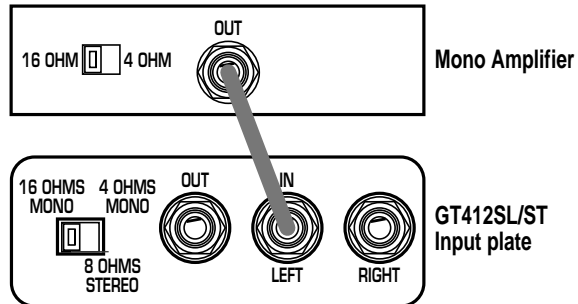

16 Ohm Mono Configuration: