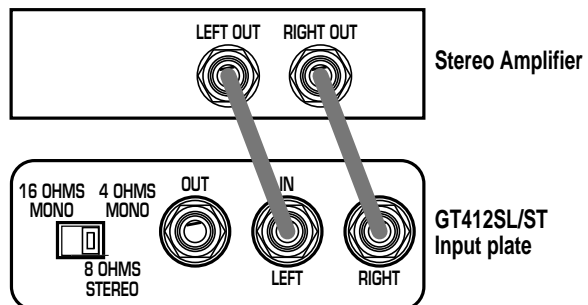

8 Ohm Stereo Configuration: