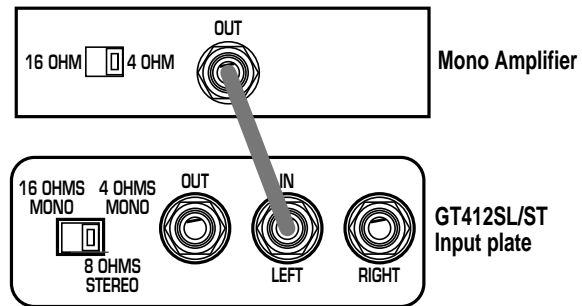

4 Ohm Mono Configuration: