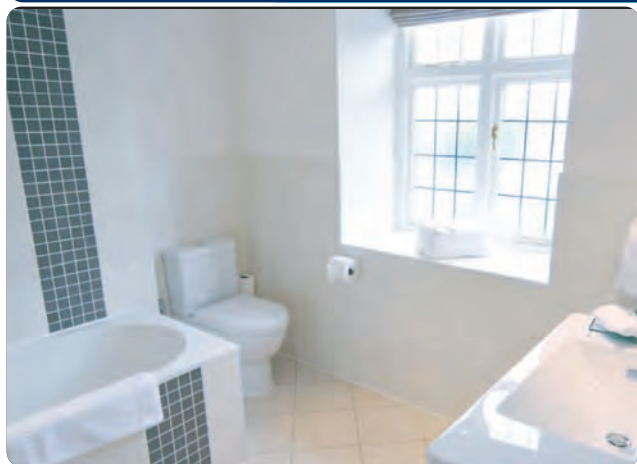

“ Solarail and LRC electric and dry element towel rails offer a choice of large surface area to ultra compact towel rails to satisfy all requirements. ”

Solarail dry element towel rails

Designed for towel drying in the bathroom, shower room or even kitchen areas, Solarails are compact enough to fit in the smallest of spaces.