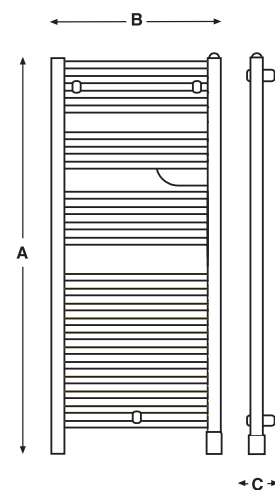

Dimensions

Product Selector

Model	Reference	Product Description	Rating	Height A	Width B	Depth C
OTRC300	75 772710	Outline 30 (chrome)	300W	855mm	550mm	85mm
OTRC500	75 772711	Outline 50 (chrome)	500W	1,300mm	550mm	85mm
OTRW500	75 772701	Outline 50 (white)	500W	815mm	550mm	85mm
OTRW750	75 772702	Outline 75 (white)	750W	1,225mm	550mm	85mm
PW E4ZC	75 770916	4 zone pilot wire central controller