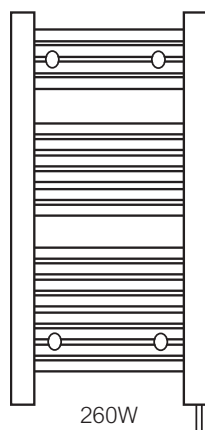

Dimensions

Product Selector

Model	Reference	Product Description	Rating	Height A	Width B	Depth C
OTRC300	75 772710	Outline 30 (chrome)	300W	855mm	550mm	85mm
OTRC500	75 772711	Outline 50 (chrome)	500W	1,300mm	550mm	85mm
OTRW500	75 772701	Outline 50 (white)	500W	815mm	550mm	85mm
OTRW750	75 772702	Outline 75 (white)	750W	1,225mm	550mm	85mm
PW E4ZC	75 770916	4 zone pilot wire central controller				

Proline II PL

Fast response electric ladder towel rails

Towel rails & bathroom warmers

Four sizes each in white or chrome, straight or curved rails

“ The new Proline II range of dry element ladder style towel rails provide much faster heat up than fluid filled models and are lighter and easier to install, with no chance of leaks. ”

Product Selector

Model	Reference	Description	Rating	Height A	Width B	Depth C	Weight
Straight rail models							
PL180SW	75 774502	Straight white	180W	610mm	453mm	80mm	4.4kg
PL220SW	75 774503	Straight white	220W	610mm	602mm	80mm	7.9kg
PL260SW	75 774504	Straight white	260W	843mm	453mm	80mm	5.5kg
PL360SW	75 774505	Straight white	360W	843mm	602mm	80mm	9.5kg
PL180SC	75 774512	Straight chrome	180W	610mm	453mm	80mm	5.4kg
PL220SC	75 774513	Straight chrome	220W	610mm	602mm	80mm	7.9kg
PL260SC	75 774514	Straight chrome	260W	843mm	453mm	80mm	5.5kg
PL360SC	75 774515	Straight chrome	360W	843mm	602mm	80mm	9.5kg