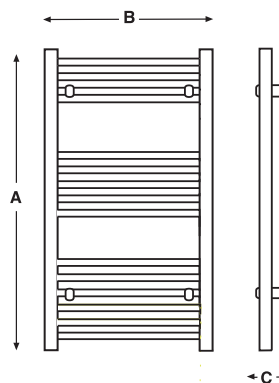

Dimensions

Product Selector

Model	Reference	Description	Rating	Height A	Width B	Depth C	Weight
Curved rail models							
PL180CW	75 774552	Curved white	180W	610mm	453mm	90-100mm	4.4kg
PL220CW	75 774553	Curved white	220W	610mm	602mm	90-100mm	7.9kg
PL260CW	75 774554	Curved white	260W	843mm	454mm	90-100mm	5.5kg
PL360CW	75 774555	Curved white	360W	843mm	602mm	90-100mm	9.5kg
PL180CC	75 774562	Curved chrome	180W	610mm	453mm	90-100mm	4.4kg
PL220CC	75 774563	Curved chrome	220W	610mm	602mm	90-100mm	7.9kg
PL260CC	75 774564	Curved chrome	260W	843mm	453mm	90-100mm	5.5kg
PL360CC	75 774565	Curved chrome	360W	843mm	602mm	90-100mm	9.5kg
RF Thermostat kits							
RFRTK	75 770917	RF remote thermostat kit	2kW				
RFRTK7	75 770920	RF thermostat and programmer	2kW				
RFRI	75 770921	RF additional receiver unit only	2kW				
Pilot wire interface unit							
PW E16A	75 770915	Pilot wire auxiliary interface unit	3kW