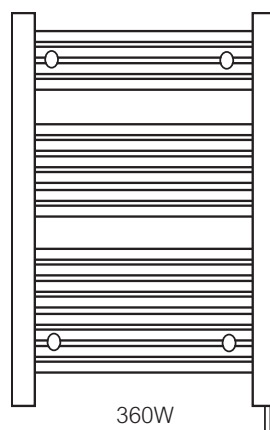

Product Selector

Model	Reference	Description	Rating	Height A	Width B	Depth C	Weight
Straight rail models							
PL180SW	75 774502	Straight white	180W	610mm	453mm	80mm	4.4kg
PL220SW	75 774503	Straight white	220W	610mm	602mm	80mm	7.9kg
PL260SW	75 774504	Straight white	260W	843mm	453mm	80mm	5.5kg
PL360SW	75 774505	Straight white	360W	843mm	602mm	80mm	9.5kg
PL180SC	75 774512	Straight chrome	180W	610mm	453mm	80mm	5.4kg
PL220SC	75 774513	Straight chrome	220W	610mm	602mm	80mm	7.9kg
PL260SC	75 774514	Straight chrome	260W	843mm	453mm	80mm	5.5kg
PL360SC	75 774515	Straight chrome	360W	843mm	602mm	80mm	9.5kg