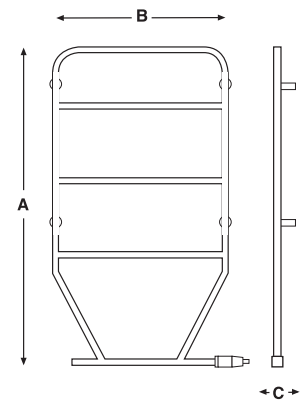

Product Selector

Model	Reference	Description	Rating	Height A	Width B	Depth C	Weight
Straight rail models							
PL180SW	75 774502	Straight white	180W	610mm	453mm	80mm	4.4kg
PL220SW	75 774503	Straight white	220W	610mm	602mm	80mm	7.9kg
PL260SW	75 774504	Straight white	260W	843mm	453mm	80mm	5.5kg
PL360SW	75 774505	Straight white	360W	843mm	602mm	80mm	9.5kg
PL180SC	75 774512	Straight chrome	180W	610mm	453mm	80mm	5.4kg
PL220SC	75 774513	Straight chrome	220W	610mm	602mm	80mm	7.9kg
PL260SC	75 774514	Straight chrome	260W	843mm	453mm	80mm	5.5kg
PL360SC	75 774515	Straight chrome	360W	843mm	602mm	80mm	9.5kg

Model	Reference	Description	Rating	Height A	Width B	Depth C	Weight
Curved rail models							
PL180CW	75 774552	Curved white	180W	610mm	453mm	90-100mm	4.4kg
PL220CW	75 774553	Curved white	220W	610mm	602mm	90-100mm	7.9kg
PL260CW	75 774554	Curved white	260W	843mm	454mm	90-100mm	5.5kg
PL360CW	75 774555	Curved white	360W	843mm	602mm	90-100mm	9.5kg
PL180CC	75 774562	Curved chrome	180W	610mm	453mm	90-100mm	4.4kg
PL220CC	75 774563	Curved chrome	220W	610mm	602mm	90-100mm	7.9kg
PL260CC	75 774564	Curved chrome	260W	843mm	453mm	90-100mm	5.5kg
PL360CC	75 774565	Curved chrome	360W	843mm	602mm	90-100mm	9.5kg
RF Thermostat kits							
RFRTK	75 770917	RF remote thermostat kit	2kW				
RFRTK7	75 770920	RF thermostat and programmer	2kW				
RFRI	75 770921	RF additional receiver unit only	2kW				
Pilot wire interface unit							
PW E16A	75 770915	Pilot wire auxiliary interface unit	3kW				

Technical Specification

- Element - cartridge type
- Cycling thermostat
- Protection - thermofuse
- Supply - 230/240V AC single phase

Dimensions

Key features

- 60W or 80W models
- Available in white or chrome finishes
- Oil filled for even heat transfer
- Mains neon indicator
- IPX4 rated (splashproof)
- Supplied with wall mounting brackets as standard
- Durable white stove enamel or chrome plated
- Can be mounted for left or right hand cable entry