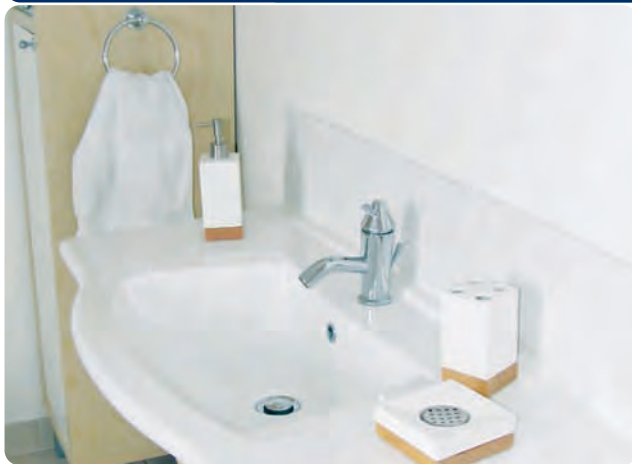

Outline

Thermostatic integral control towel rails

Towel rails & bathroom warmers

“ Outline heated towel rails are of the popular ladder style and, with outputs of up to 750W, they provide background heating as well as warm dry towels. ”

“ Solarail and LRC electric and dry element towel rails offer a choice of large surface area to ultra compact towel rails to satisfy all requirements. ”

Solarail dry element towel rails

Designed for towel drying in the bathroom, shower room or even kitchen areas, Solarails are compact enough to fit in the smallest of spaces.