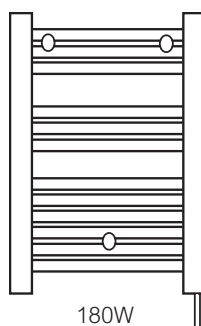

Dimensions

Product Selector

Model	Reference	Product Description	Rating	Height A	Width B	Depth C
OTRC300	75 772710	Outline 30 (chrome)	300W	855mm	550mm	85mm
OTRC500	75 772711	Outline 50 (chrome)	500W	1,300mm	550mm	85mm
OTRW500	75 772701	Outline 50 (white)	500W	815mm	550mm	85mm
OTRW750	75 772702	Outline 75 (white)	750W	1,225mm	550mm	85mm
PW E4ZC	75 770916	4 zone pilot wire central controller				

Product Selector

Model	Reference	Description	Rating	Height A	Width B	Depth C	Weight
Straight rail models							
PL180SW	75 774502	Straight white	180W	610mm	453mm	80mm	4.4kg
PL220SW	75 774503	Straight white	220W	610mm	602mm	80mm	7.9kg
PL260SW	75 774504	Straight white	260W	843mm	453mm	80mm	5.5kg
PL360SW	75 774505	Straight white	360W	843mm	602mm	80mm	9.5kg
PL180SC	75 774512	Straight chrome	180W	610mm	453mm	80mm	5.4kg
PL220SC	75 774513	Straight chrome	220W	610mm	602mm	80mm	7.9kg
PL260SC	75 774514	Straight chrome	260W	843mm	453mm	80mm	5.5kg
PL360SC	75 774515	Straight chrome	360W	843mm	602mm	80mm	9.5kg