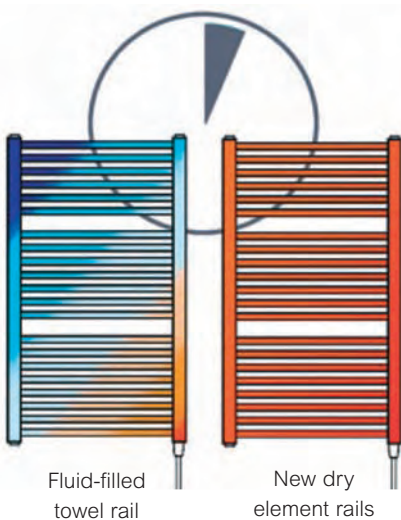

Fast even heat distribution in minutes