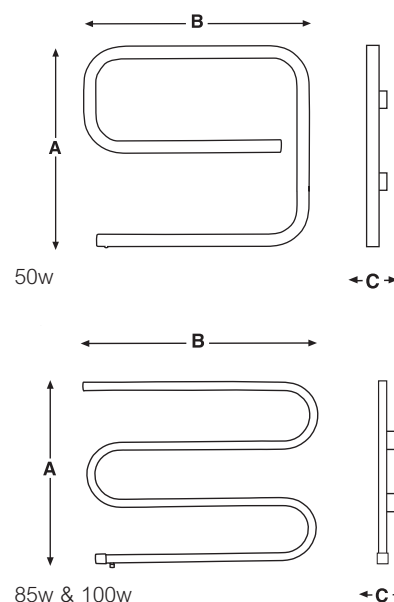

Product Selector

Model	Reference	Product Description	Rating	Height A	Width B	Depth C
TD60W	75 774601	TD towel rail (white)	60W	616mm	533mm	93mm
TD60C	75 774611	TD towel rail (chrome)	60W	616mm	533mm	93mm
TD80W	75 774602	TD towel rail (white)	80W	851mm	533mm	93mm
TD80C	75 774612	TD towel rail (chrome)	80W	851mm	533mm	93mm
RFRTK	75 770917	RF remote thermostat kit	-	-	-	-

Key features

- Dry element towel rails with a choice of 50W, 85W and 100W outputs
- Supplied with mains cable and mounting brackets for easy installation
- Finished in white or chrome
- IPX4 rated (splashproof)

LRC electric towel rails

A range of ladder style fluid-filled towel rails finished in chrome. All models offer low energy usage whilst maintaining superior heat output.

Key features

- Fluid filled for even heat distribution
- 22mm rail diameter
- Triple layer corrosion protection
- Unique styling complements a range of décor
- Maximises power distribution to optimise energy usage
- Highly polished finish
- High impact ABS support brackets
- IP55 rated (water jets)
- Easy to install - complete with fittings
- Designed for durability

Technical Specification

- Elements - cartridge type (LRC)
- Flexible cable type (Solarail)
- Cycling thermostat
- Protection - thermofuse
- Supply - 230/240V AC single phase

Dimensions

Product Selector

Model	Reference	Product Description	Rating	Height A	Width B	Depth C
LRC3	86060	Ladder Rail (chrome)	140W	1,000mm	500mm	110mm
LRC5	86080	Ladder Rail (chrome)	175W	1,200mm	600mm	155mm
CSR50W	51 805702	Solarail 50 (white)	50W	410mm	460mm	85mm
CSR50C	51 805701	Solarail 50 (chrome)	50W	410mm	460mm	85mm
CSR100W	51 805303	Solarail 100 (white)	100W	570mm	710mm	100mm
CSR85C	51 805314	Solarail 85 (chrome)	85W	570mm	710mm	100mm