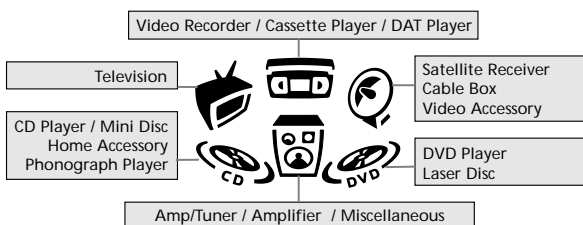

- Most TV's do not switch back on pressing the **POWER** key, please try pressing "**CHANNEL+**" key to switch your TV back on.
- Some codes are quite similar. If your device does not respond or is not functioning properly with one of the codes, try another code listed under your brand.
- To set up your other devices, follow the same instructions above, only press the appropriate device key during step 5.
- Remember to press the correct device key before operating your device. Only one device can be assigned to a device key.

To set up a second TV, VCR, SAT, CD, AUD or DVD (See page 16).