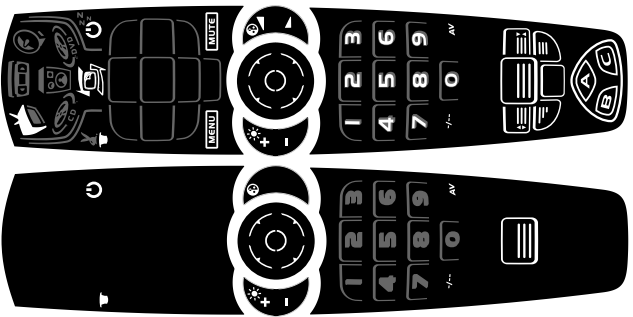

The Keypad

2. Press **OTHER**.

3. Press **9 7 8**.

4. Press **1, 2, 3, 4** or **5** (e.g. 1 = 4 seconds) depending on your choice, see table below. The animated IR Indicator will blink twice and the remote will return to the setup screen.

Selection	"EL" On Time
1	4 seconds
2	8 seconds (default)
3	12 seconds
4	16 seconds
5	20 seconds

TV
Text

Menu

VCR