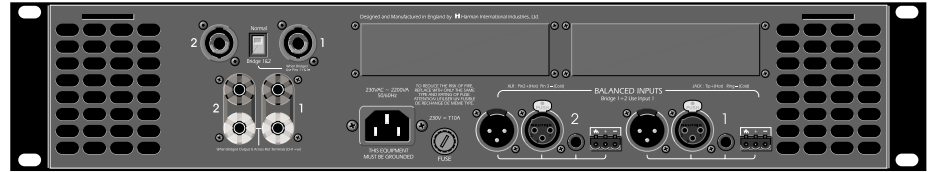

PULSE SERIES

PULSE 2X1100

The Pulse Series amplifiers are high performance professional power amplifiers capable of delivering major power output from a new generation of switched mode power supplies. All Pulse Series amplifiers are housed in the same size 2U cases and feature light, powerful switching power supplies along with massive heatsinks and two dual-speed fans. Microprocessor supervision of the power supplies, protection and thermal systems ensures that the amplifier is always operating correctly thereby protecting both the amplifier and your speakers from failure.