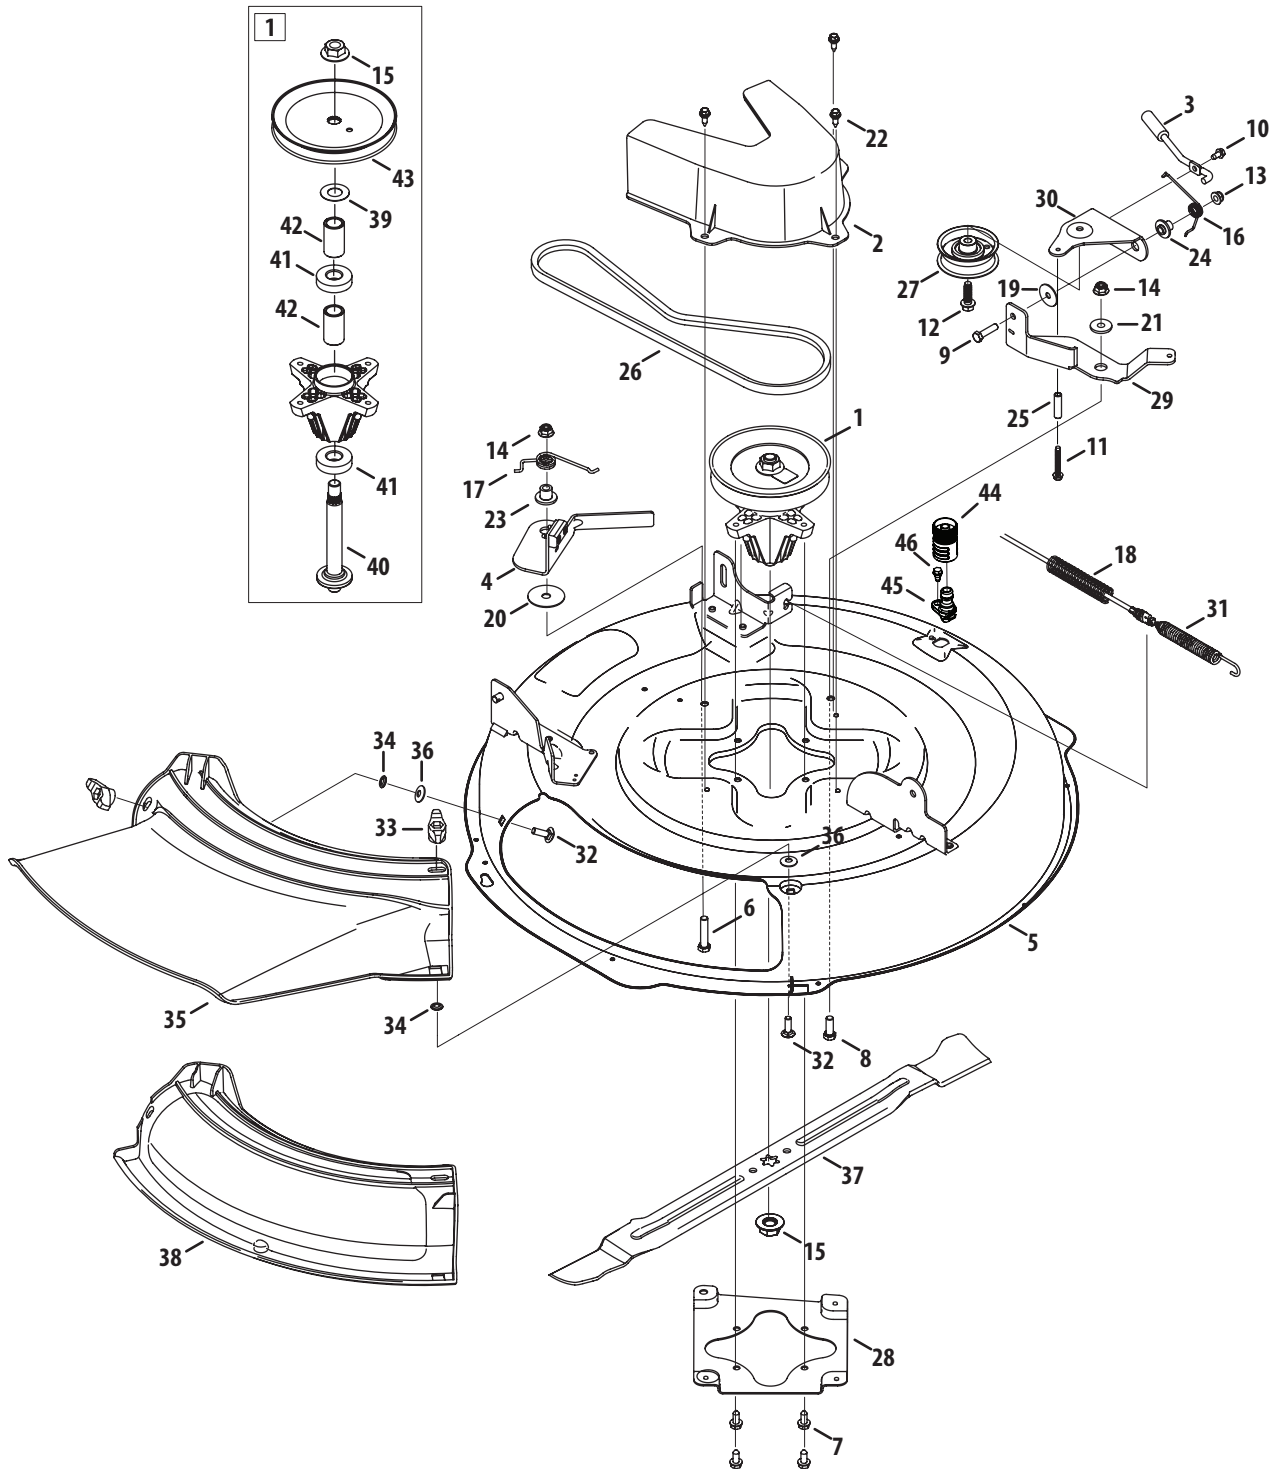

Pedal Controls

Ref. No.	Part No.	Description
1	683-05017	Brake Pedal Assembly
2	910-0224	Screw, #10-16:0.500
3	710-0376	Hex Head Scerw, 5/16-18:1.00
4	710-04484	Tap Screw, 5/16-18:.750
5	936-0264	Flat Washer, .330 x .630 x .064
6	711-06103	Ferrule 3/8-24 X .375 Dia.
7	712-04063	Flange Lock Nut, 5/16-18
8	714-04040	Bow-Tie Cotter Pin, 72
9	726-0214	Push Cap, 5/8
10	731-08656A	Speed Control Cover
11	731-08743B	Speed Lever, 6-SPEED
12	732-04937	Shift Spring

Ref. No.	Part No.	Description
13	747-06033A	Brake Rod
14	732-0716D	Extension Spring, .59 OD x 4.00 LG
15	735-04279	Foot Pad, 2.5" LG.
16	738-04184A	Shoulder Screw, .368 X.113, 1/4-20
17	741-0356A	Steering Col. Bearing, .880 ID X 1.36
18	747-05506	Variable Speed Control Rod
19	747-06015	Speed Selector Control Rod
20	748-0234	Shoulder Spacer
21	783-05940	Pedal Strap Support Bracket, 5/8
22	783-08116A	Speed Latch Bracket
23	717-0772B	Brake lever Bracket

30" Deck

Ref.	Part Number	Description
1	918-04822A	Spindle Pulley Assembly, 6.3 DIA
2	631-05024	Deck Belt Cover
3	647-05028	Idler Rod Assembly
4	983-05034	PTO Brake Assembly Bracket
5	983-05039A	Deck, 30" w/ Nozzle
6	710-0347	Hex Cap Screw, 3/8-16 x 1.75
7	710-1260A	Tap Screw, 5/16-18, .750
8	710-0514	Hex Head Screw, 3/8-16, 1.00
9	710-0528	Hex Cap Screw, 5/16-18 x 1.25
10	710-0599	Tap ScREW, 1/4-20, 0.500
11	710-1026	Tap Screw, 1/4-20, 1.750
12	710-1315	Tap Screw, 3/8-16, 1.250
13	712-04063	Flange Lock Nut, 5/16-18
14	712-04065	Flange Lock Nut, 3/8-16
15	712-0417A	Flange Nut, 5/8-18
16	732-05045	PTO Torsion Spring
17	732-05046	Brake Torsion Spring
18	732-0583	Compression Spring, .625 x 4.0
19	736-0362	Flat Washer, .330x1.250x.060
20	736-3040	Flat Washer, .406 x 1.920 x .060
21	938-0347	Shoulder Spacer, .625 ID X .169
22	738-04184A	Shoulder Screw, .368 X.113: 1/4-20
23	738-05021	Shoulder Spacer, .173 x .625 x .563