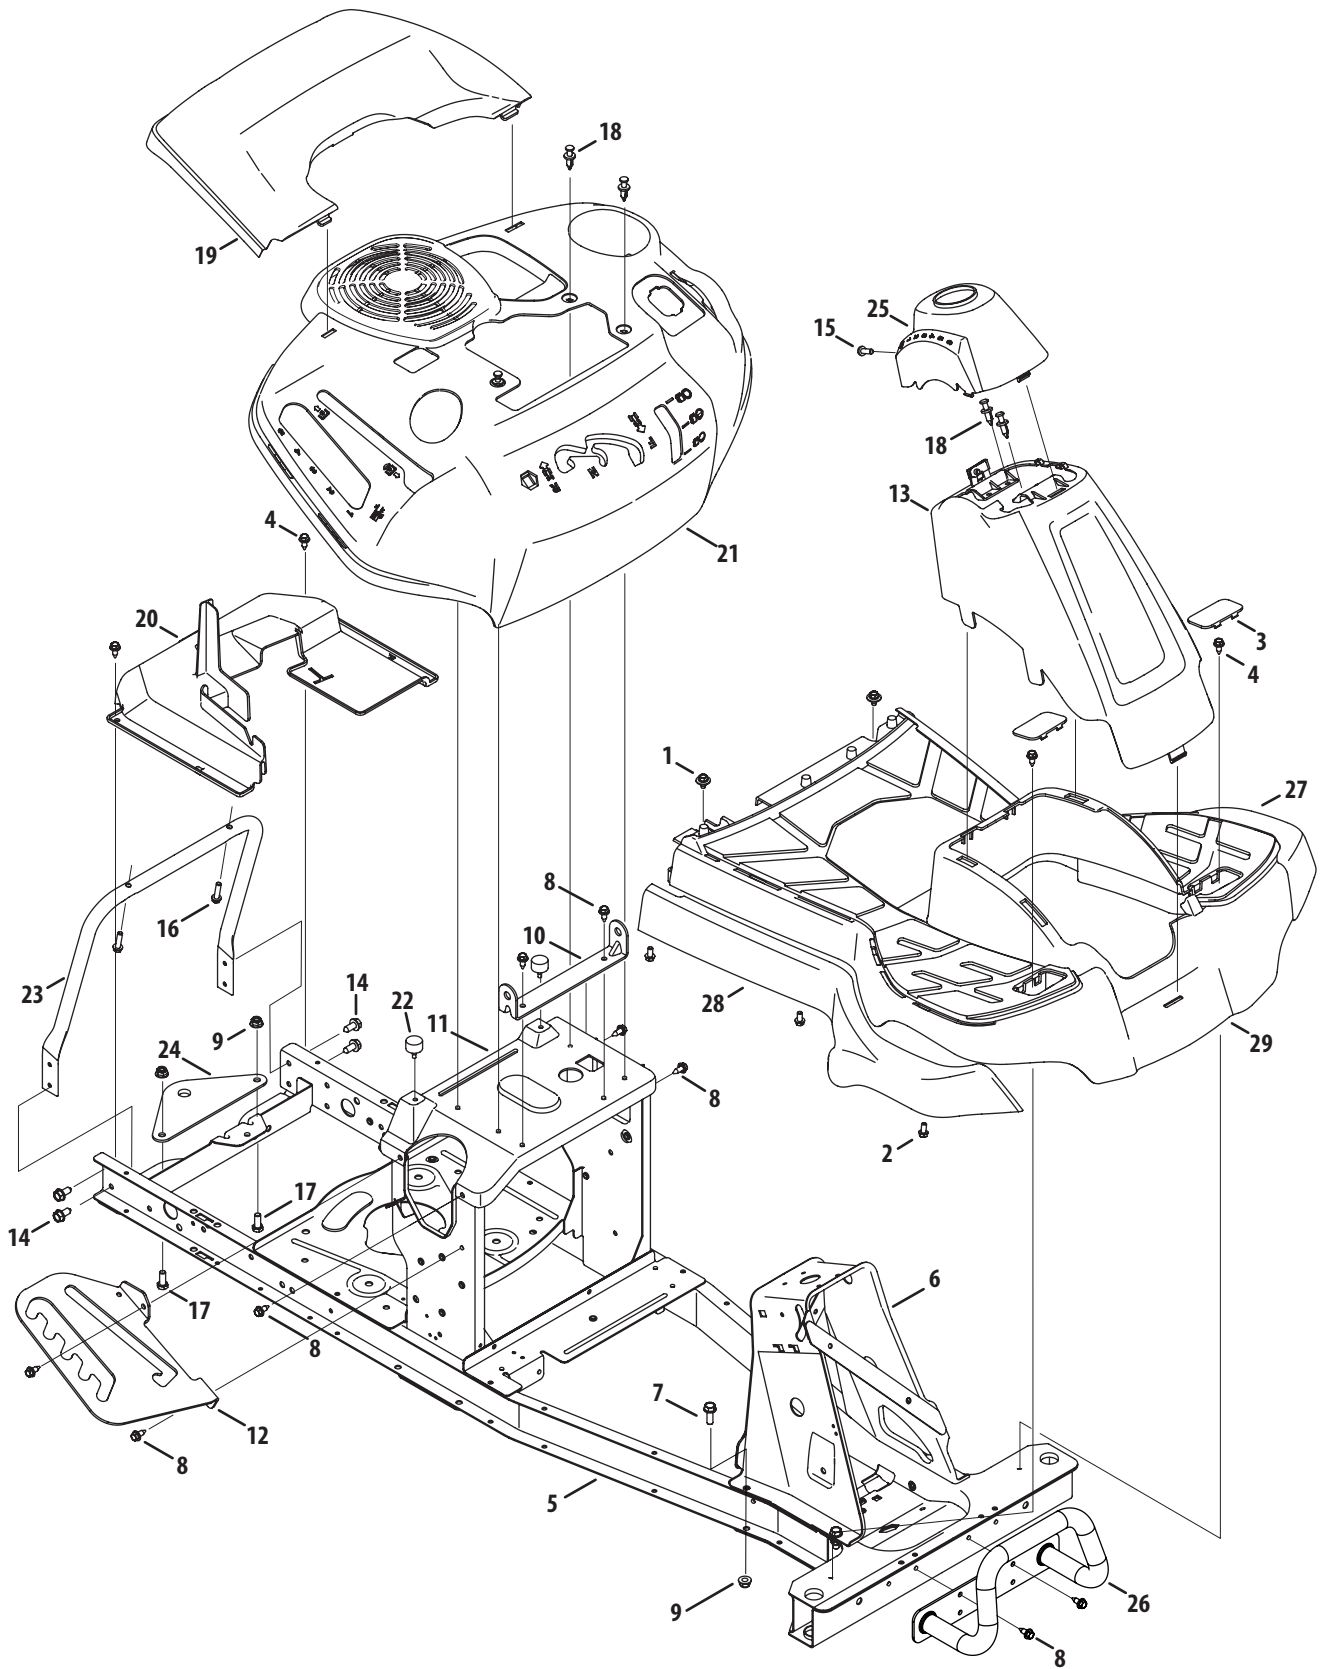

Frame & Fender

Ref. No.	Part No.	Description
1	710-05073	Screw, 1/4-20 x .500
2	710-04187A	Screw, 1/4-15 x 0.50
3	731-08753A	Running Board Plug
4	738-04184A	Shoulder Screw, .368 X.113: 1/4-20
5	683-05015	Frame Assembly
6	683-05019	Column Assembly
7	710-06194	Hex Washer Screw, 5/16-18 x .75
8	710-1652	Tap Screw, 1/4-20, .625
9	912-0429	Hex Locknut, 5/16-18
10	783-07168	Seat Pivot Bracket
11	783-08197	Seat Pan
12	783-08260	Deck Lift Index Bracket
13	931-05041	Column Cover
14	710-04484	Tap Screw, 5/16-18, .750
15	710-0924	Machine Screw, 1/4-20, 0.750
16	710-1241	Hex Screw, 1/4-15, 1.000
17	710-3008	Hex Head Screw, 5/16-18, .75
18	728-0199	Rivet, .3125
19	731-09129A	Rear Cover
20	731-09185	Top Rear Drive Cover
21	931-10151	Fender
22	735-05006	Bumper, .62 Dia. x .50
23	749-04932	Rear Cover Support Tube
24	783-07208	Hitch Plate
25	731-09399	Steering Column Cap
26	683-04767	Bumper Assembly
27	731-08884A	Trim Running Board, LH
28	731-08885A	Trim Running Board, RH
29	931-09591	Running Board