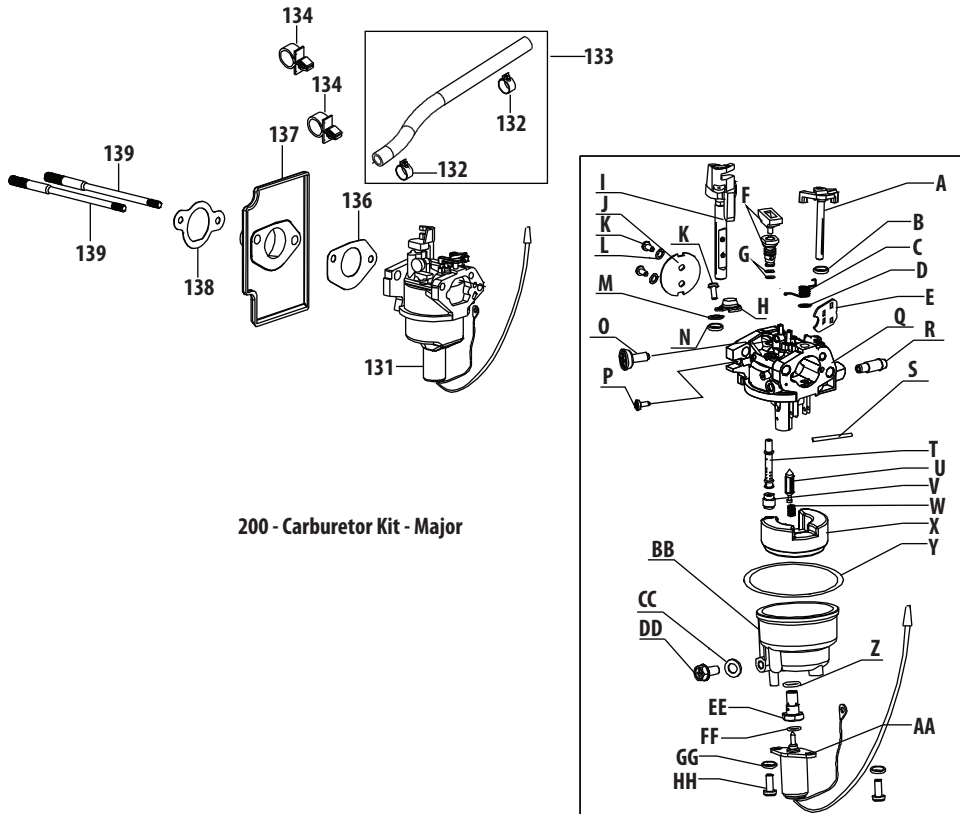

4P90JUA Crankshaft & Crankcase Cover

Ref.	Part Number	Description	Ref.	Part Number	Description
5	951-11622	Flexible Clamp	98	951-12248	Oil Pump Assembly
75	951-12238	Crankshaft Assembly	99	951-12247	O-Ring 10×2.65
76	951-11969	Main Bearing	100	951-12249	Filter
77	951-10307	Woodruff Key	101	951-12250	Filter Spring
79	951-12239	Dipstick Assembly	102	951-12251	O-Ring 35.5×2.65
80	951-12241	Upper O-Ring	103	951-12252	Filter Cover
81	951-12363	Lower O-Ring	104	951-11956	Governor Gear/Shaft Assembly
82	951-12240	Oil Fill Tube Assembly	112	710-05313	Bolt M8×15
83	710-04980	Bolt M6×35	113	736-04560	Oil Drain Plug Washer
84	710-05311	Oil Drain Plug	114	951-12690	Oil Filter
85	951-12242	Regulator	115	951-12253	Screw Joint
86	715-04121	Dowel Pin 8×14	116	951-12254	Crankcase Cover
87	951-12243	Ball 6.35		951-12318	Crankcase Cover Asm (Incl.87-89,100-104,112,113,115,116)
88	951-12244	Spring			
89	710-05312	Bolt	117	710-04982	Bolt M8×54
90	736-04557	Crankshaft Thrust Washer	118	951-11375	Lower Crankshaft Seal
91	951-12245	Balanceable Shaft Bearing	119	710-05314	Bolt M8×43
92	751-12246	Balanceable Shaft Assembly	195	951-12194	Oil Drain Plug Assembly
93	736-04559	Balanceable Thrust Washer			

4P90JUA Carburetor Assembly

200 - Carburetor Kit - Major