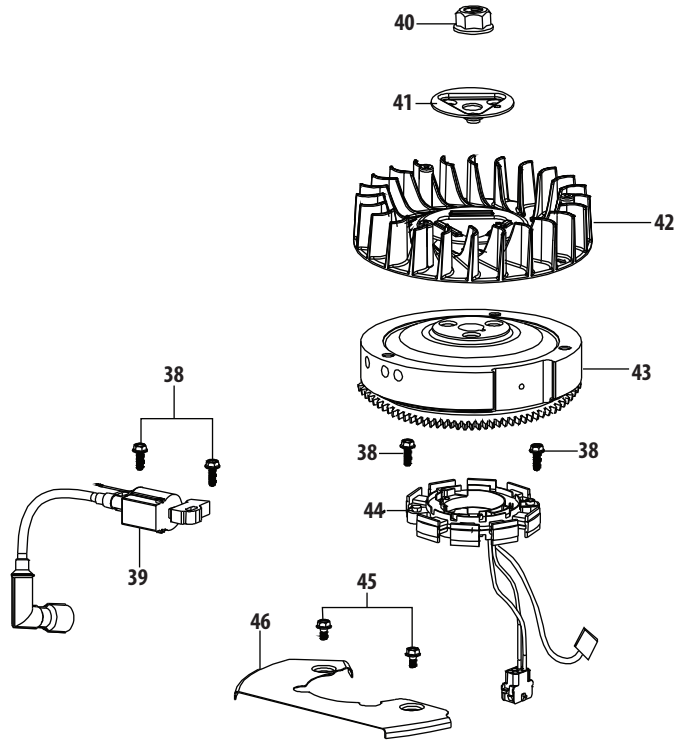

4P90JUA Ignition & Electrical

Ref.	Part Number	Description
38	710-04920	Bolt M6×28
39	951-12220	Ignition Coil Assembly
40	712-04220	Flywheel Nut M16×1.5
41	951-12221	Fan Mounting Plate
42	751-12222A	Cooling Fan
43	951-12223	Flywheel
44	951-12224	Coil Assy. Charge
45	710-04940	Bolt M6×10
46	951-12279	Cowl