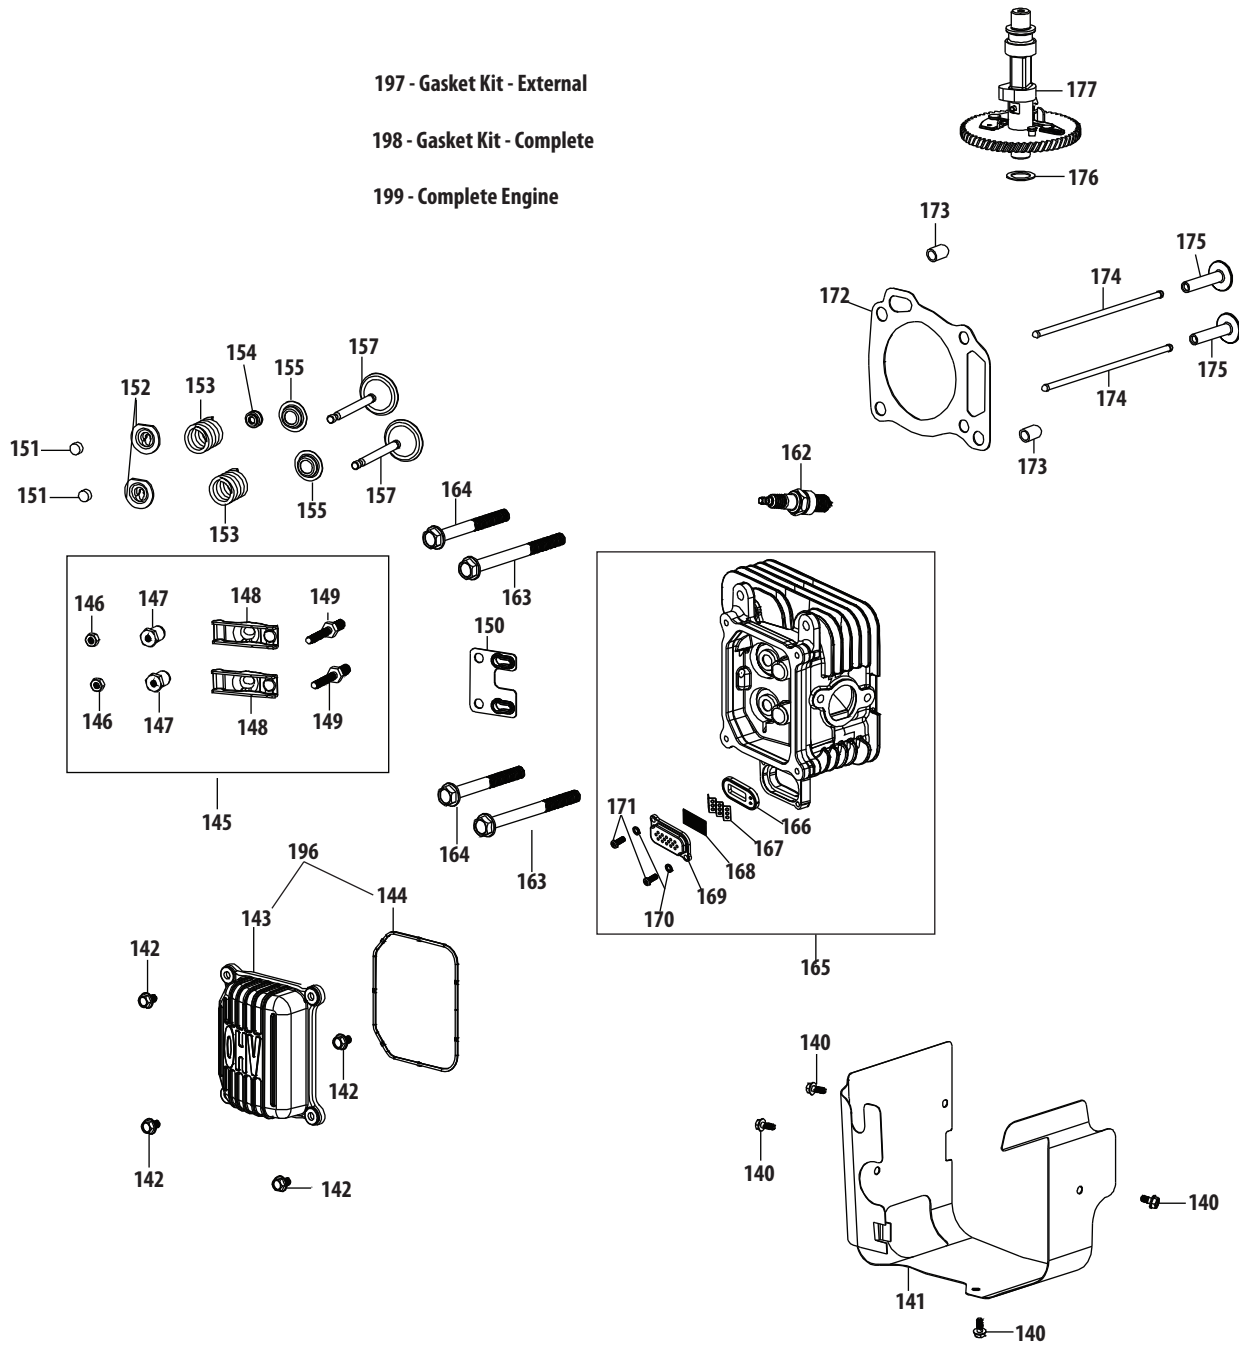

4P90JUB Cylinder Head

197 - Gasket Kit - External

198 - Gasket Kit - Complete

199 - Complete Engine

4P90JUB Cylinder Head

Ref.	Part Number	Description	Ref.	Part Number	Description
140	710-05315	Bolt M5×10		951-14463	Cylinder Head Asm (Incl.137-139,144,146-159, 161-163,165-170)
141	951-12265	Cowl			
142	710-05316	Valve Cover Bolt	166	951-14460	Air Valve Core
143	951-12266	Valve Cover	167	951-12775	Strainer Clip
144	951-12267	Valve Cover Ring	168	951-12776	Second Air Valve Filter Element
145	951-11981	Rocker Arm Assembly	169	951-12777	The Air Valve Bonnet
146	751-11124	Jam Nut	170	736-04629	Washer
147	751-11123	Fulcrum Nut	171	710-05337	Screw M5×12
148	951-11966	Rocker Arm	172	951-12273	Cylinder Head Gasket
149	710-04962	Rocker Arm Stud	173	715-04122	Cylinder Head Dowel 12×16
150	951-12268	Push Rod Guide	174	951-11335	Push Rod Kit
151	951-12269	Exhaust Valve Adjuster	175	951-11962	Tappet
152	951-12080	Exhaust Valve Spring Retainer	176	736-04561	Camshaft Thrust Washer
153	951-12078	Valve Spring	177	951-12274	Camshaft Assembly
154	951-11964	Intake Valve Seal	196	951-12197	Valve Cover Kit
155	951-12077	Valve Spring Retainer	197	951-12201	Gasket Kit - External (Incl.113,130,136,137,138,114,160)
156	951-11337	Valve Kit			
157	951-11337	Valve Kit	198	951-12204	Gasket Kit - Complete (Incl.47,50,58,74,113,118,130, 136,137,138,144,160,172)
162	951-10292	Spark Plug/F6Rtc	199	952Z4P90JUB	Complete Engine
163	710-05317	Bolt M10×1.25×85			
164	710-05318	Bolt /M10×1.25×65			
165	951-12202	Cylinder Head Kit (Incl.144,154,163,164,172)