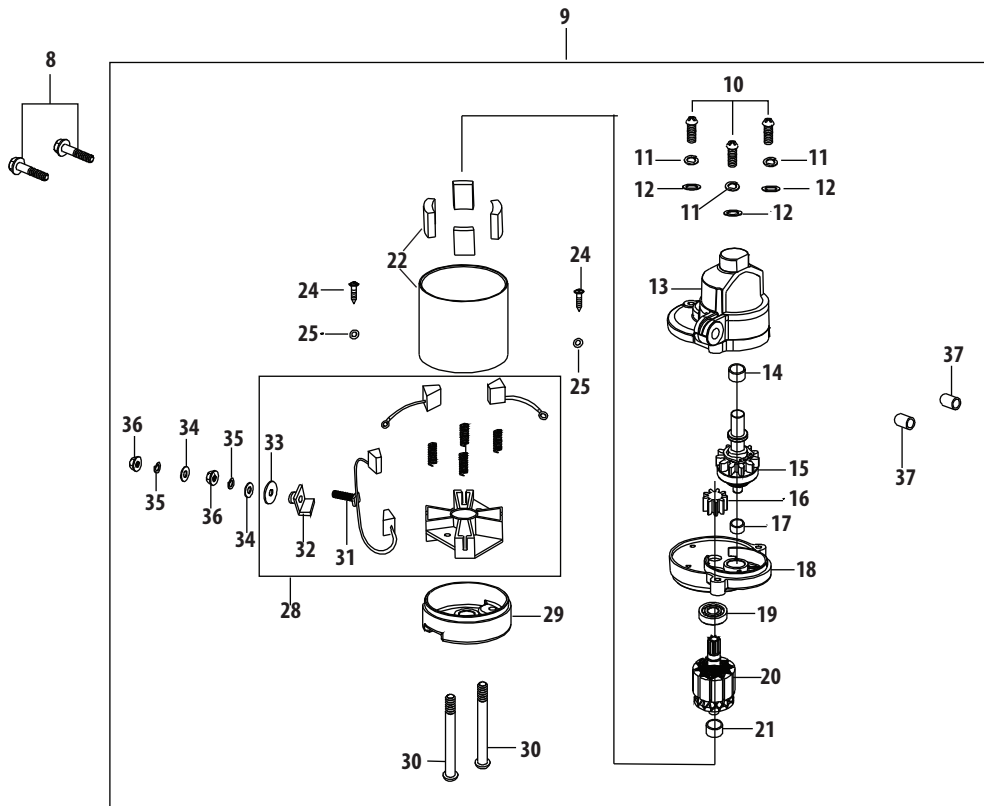

4P90JUB Starter Assembly

Ref.	Part Number	Description
8	710-05306	Bolt M8×40
9	951-12207	Starter Assembly
10	710-05307	Screw M5×25
11	736-04554	Lock Washer 5
12	736-04556	Plain Washer 6
13	951-12208	Electrical Starter Front Cover
14	951-12211	Bearing
15	951-12210	Pinion/Clutch Assembly
16	951-12312	Gear
17	951-12209	Bearing
18	951-12212	Pinion Cover
19	951-12214	Bearing 6001Zz
21	951-12216	Bearing

Ref.	Part Number	Description
23	951-12528	Starter Housing Assembly
24	951-12217	Screw
25	736-04554	Lock Washer
28	951-12529	Brush Assembly
29	951-12219	Electrical Starter Back Cover
30	710-05308	Bolt M6×100
31	951-12324	Bolt M6×30 Assembly
33	736-04555	Insulation Washer
34	736-04556	Plain Washer 6
35	736-04477	Lock Washer 6
36	712-04212	Nut M6
37	715-04120	Dowel Pin 10×14