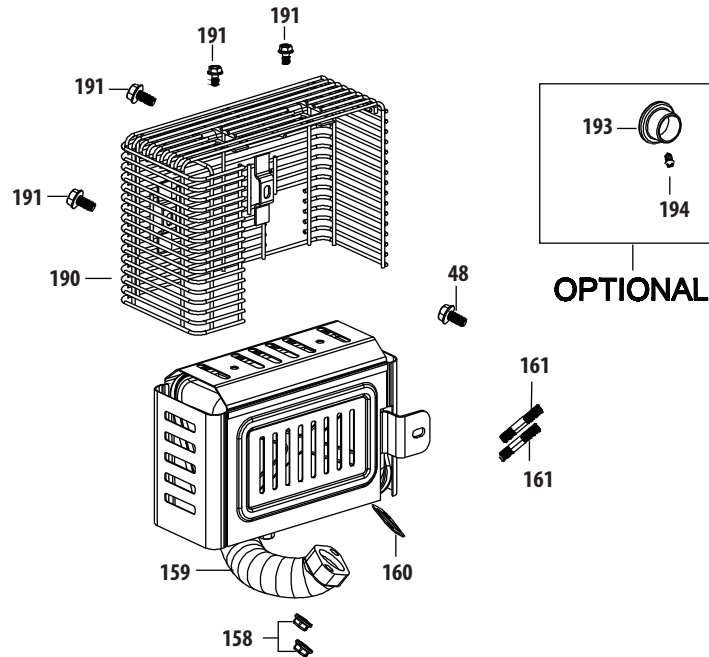

4P90JUB Muffler Assembly

Ref.	Part Number	Description
48	710-04916	Bolt M6×14
158	712-04219	Nut M8
159	951-14468	Muffler Assembly
160	951-12271	Exhaust Pipe Gasket
161	951-12272	Muff Stud M8×47
161	951-12196	Muffler Stud Assembly
190	951-12278	Wire Mesh Shield
191	710-05051	Bolt M6×12
193	951-12329	Spark Arrestor
194	710-05344	Spark Arrestor Screw