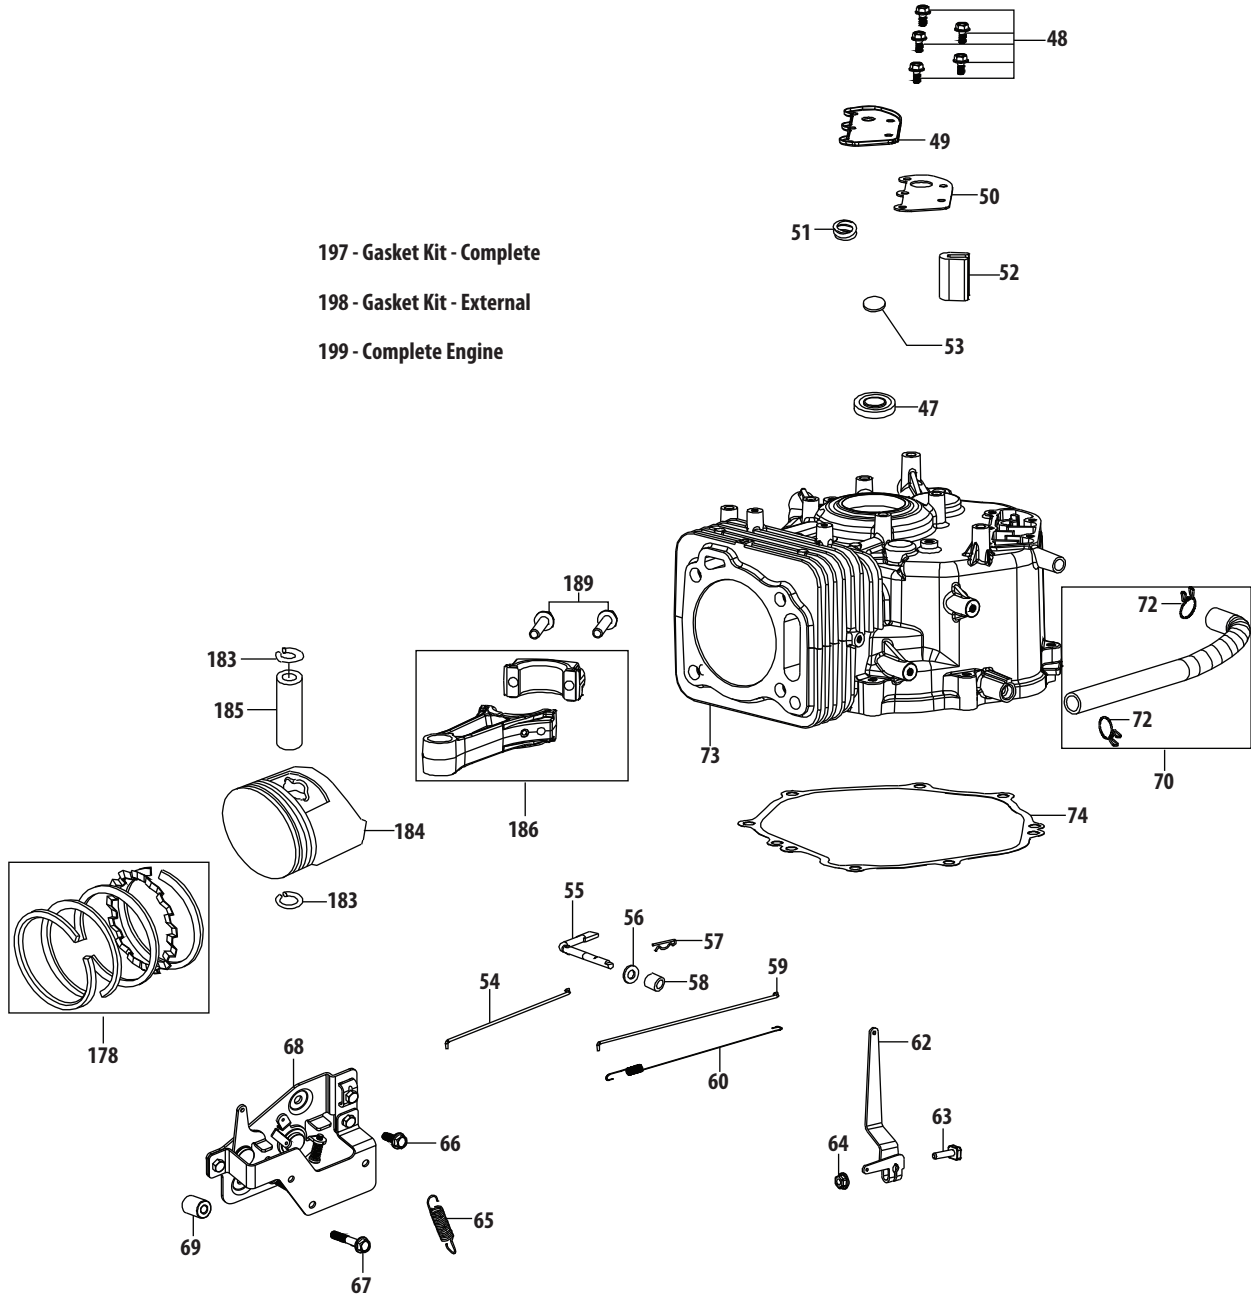

4P90JUA Crankcase

4P90JUA Crankcase

Ref.	Part Number	Description	Ref.	Part Number	Description
47	951-11499	Upper Crankshaft Seal	68	951-12234	Throttle Control Bracket
48	710-04916	Bolt M6×14	69	750-05530	Component Bracket Spacer
49	751-12770	Breather Cover Plate	70	951-12235	Breather Hose Assembly
50	951-12226	Breather Gasket	72	951-12236	Breather Hose Clamp
51	951-12685	Umbrella Valve	73	751-12200A	Short Block Assembly (Incl.37,47-53,55-58,73-77,84, 86-89,91-93,98-104,112,113, 115-119,137,138,144,160, 172,173,175-178,183-186)
52	951-12227	Mesh Screen	184	951-12276	Piston
53	951-12686	Umbrella Valve Seat	185	951-11954	Piston Pin
54	951-12228	Choke Linkage	186	951-12277	Connecting Rod Assembly
55	951-12229	Governor Arm Shaft	189	710-05319	Connecting Rod Bolt
56	736-04558	Governor Washer	197	951-12204	Gasket Kit - Complete (Incl.47,50,58,74,113,118,130 136-138,144,160,166)
57	714-04074	Governor Cotter Pin	198	951-12201	Gasket Kit - External (Incl.113,130,136-138,144,160)
58	951-11574	Governor Seal	199	952Z4P90JUA	Complete Engine
59	951-12230	Throttle Linkage			
60	951-12231	Throttle Linkage Spring			
62	951-12232	Governor Arm			
63	710-04908	Governor Arm Bolt			
64	712-04212	Governor Arm Nut M6			
65	951-12233	Governor Spring			
66	710-04979	Bolt M6×18			
67	710-05310	Bolt M6×38