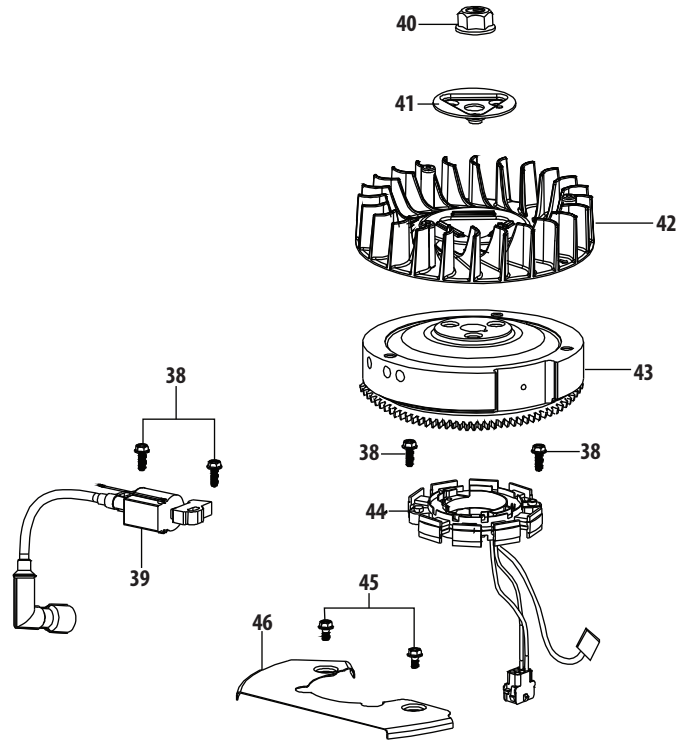

4P90JUB Ignition & Electrical

Ref.	Part Number	Description
38	710-04931	Bolt M6×28
39	951-12220	Ignition Coil Assembly
40	712-04220	Flywheel Nut M16×1.5
41	951-12221	Plate
42	951-12222A	Cooling Fan
43	951-12223	Flywheel
44	951-12224	Coil Assy. Charge
45	710-04940	Bolt M6×10
46	951-12279	Cowl