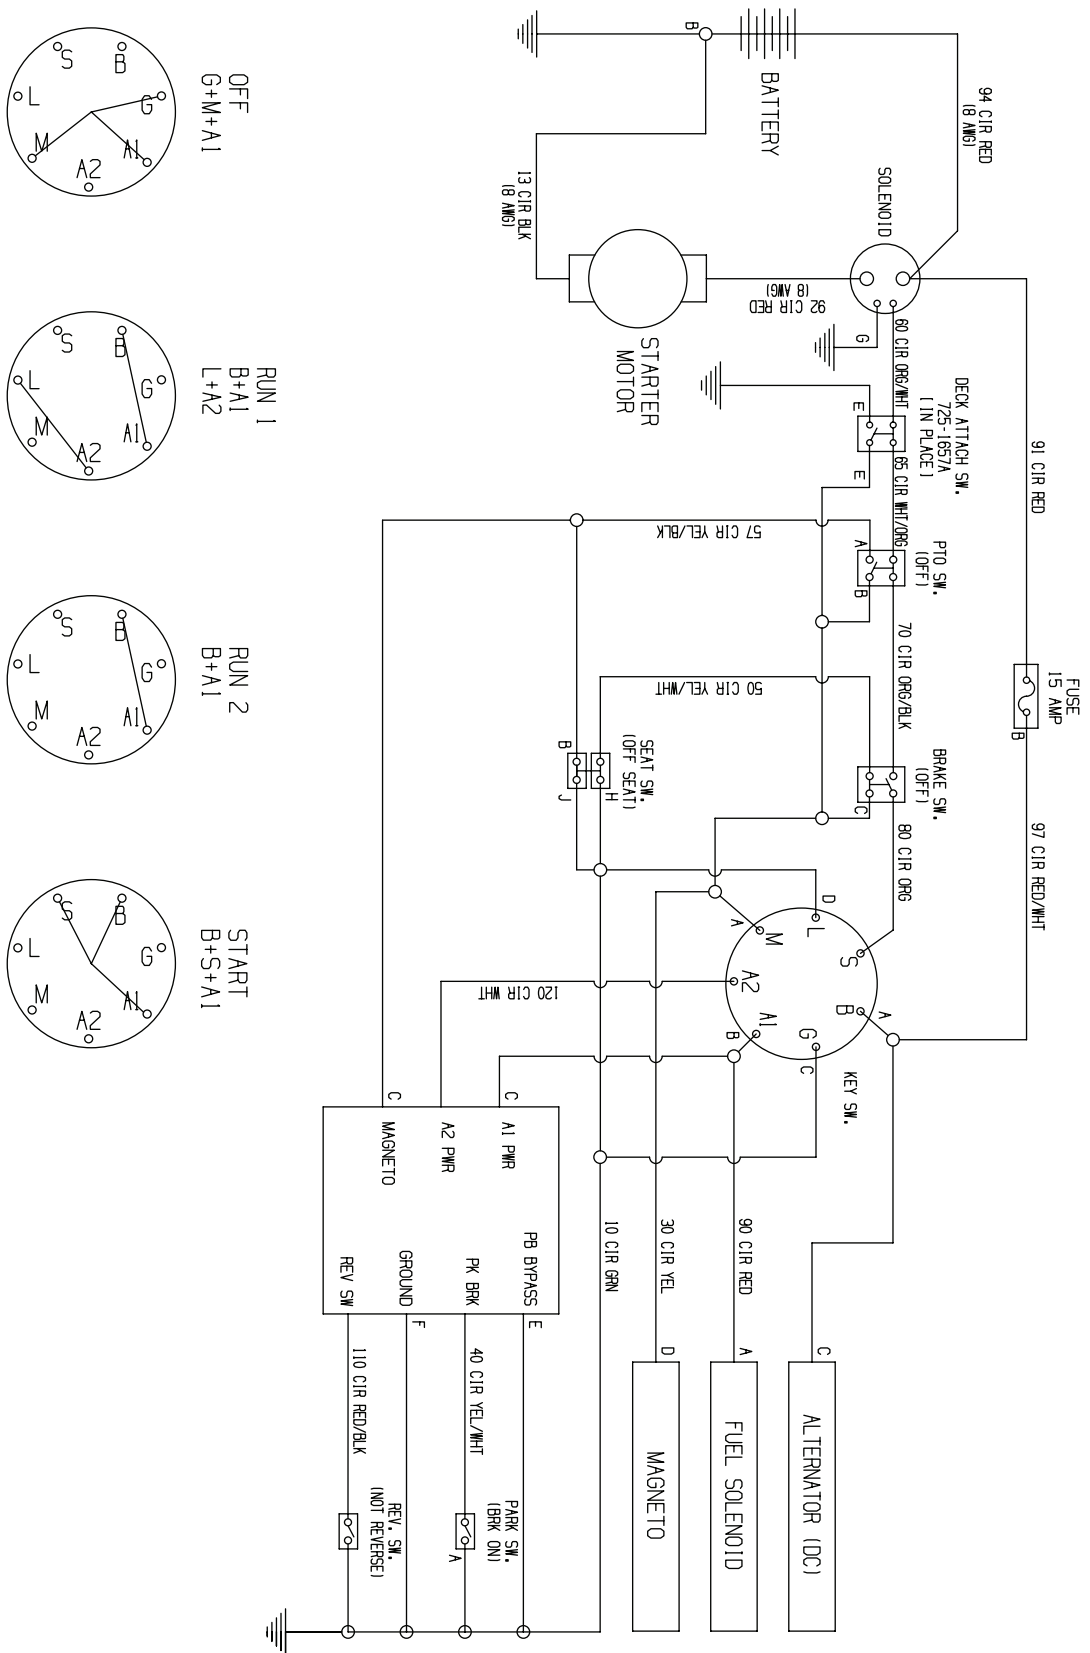

Wiring Harness Schematic - 725-06042