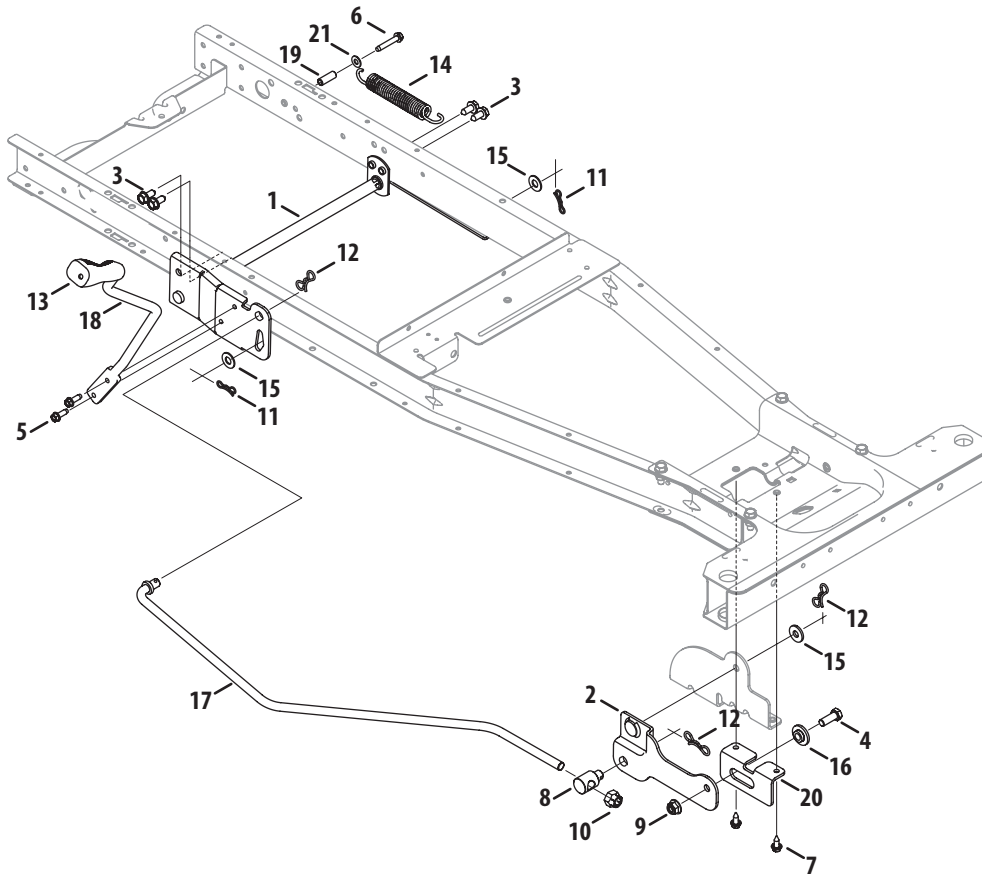

Ref. No.	Part No.	Description	Ref. No.	Part No.	Description
1	683-05060	Lift Assembly Shaft	12	714-04043	Bow-Tie Cotter Pin, 91
2	683-04757	Front Hanger Bracket Assembly	13	720-0311	Grip Handle, 1/2
3	710-04484	Tap Screw, 5/16-18, .750	14	732-04692	Extension Spring, .85 OD X 5.915 LG
4	710-0514	Hex Head Screw, 3/8-16, 1.00	15	936-0300	Flat Washer, .406 X .875 X .059
5	710-0642	Tap Screw, 1/4-20, 0.750	16	938-0347	Shoulder Spacer, .625 ID X .169
6	710-0778	Screw, 1/4-20, 1.50	17	747-05511	Lift Link Rod
7	710-1652	Tap Screw, 1/4-20 X .625	18	747-05576	Deck Lift Rod
8	711-05690	Ferrule, .50 X .50	19	750-0566A	Spacer, .260 x .375 x 1.030 LG
9	712-04065	Flange Lock Nut, 3/8-16	20	783-07129	Front Deck Mounting Bracket
10	712-05046	Hex Lock Nut, 1/2-13	21	936-0463	Flat Washer, .250 x .630 x .052
11	714-04040	Bow-Tie Cotter Pin, 72