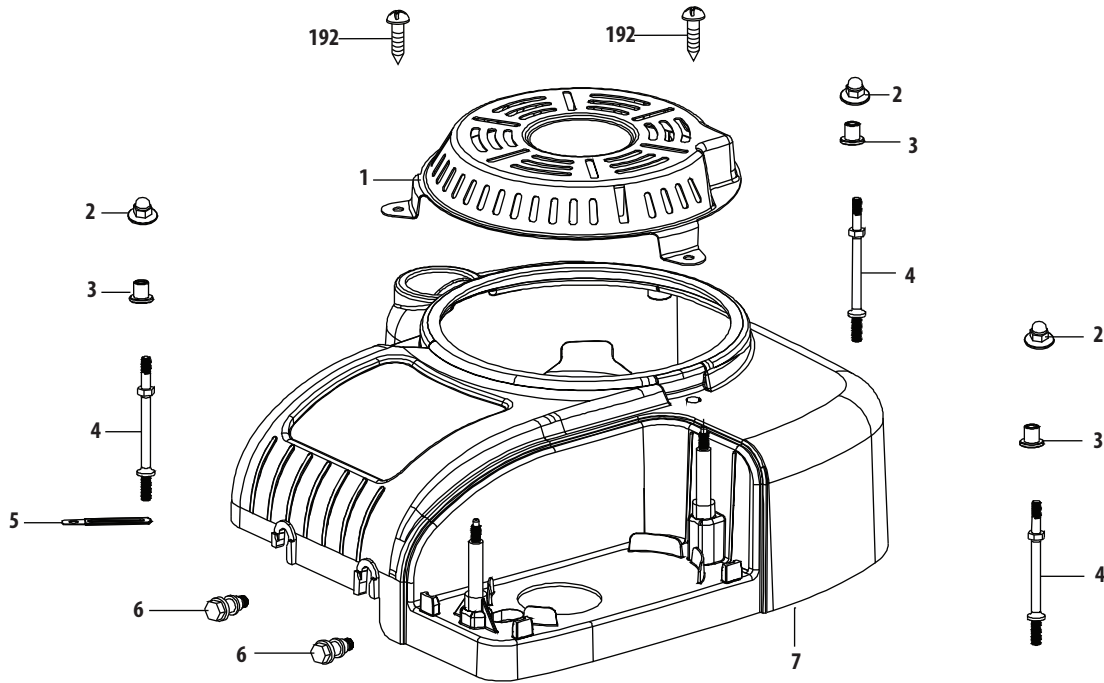

Engine Accessories MTD P90

Ref. No.	Part No.	Description
1	710-04483	Tap Screw, 1/4-20, 0.500
2	710-04683A	Tap Screw, 3/8-16, 1.000
3	710-05446	Tap Screw, 3/8-16, 2.250
4	710-06067	Hex Head Screw, 7/16-20 x 1.25
5	912-0691	Nut, Hex Nylon Lock, M6-1.0
6	726-0205	Hose Clamp, .490 DIA.
7	731-1682A	Oil Drain Sleeve
8	736-0322	Flat Washer, .450 x 1.25 x .164
9	946-04829A	Throttle/Choke Cable 31 Lg.
10	751-10349-13	Low Permeation Fuel Line, 1/4
11	BS-298090S	Fuel Filter, 1/4", 298090
12	756-04479A	Engine Pulley, 4.46 / 3.39

Ref.	Part Number	Description
1	751-12205	Debris Shield
2	712-04290	Nut
3	750-05320	Engine Shroud Spacer
4	710-05304	Starter / Shroud Stud M6×100
5	951-11622	Flexible Clamp
6	710-05305	Hook Bolt
7	951-12206	Air Shield
192	710-05303	Self-Tapping Bolt 5.5×25