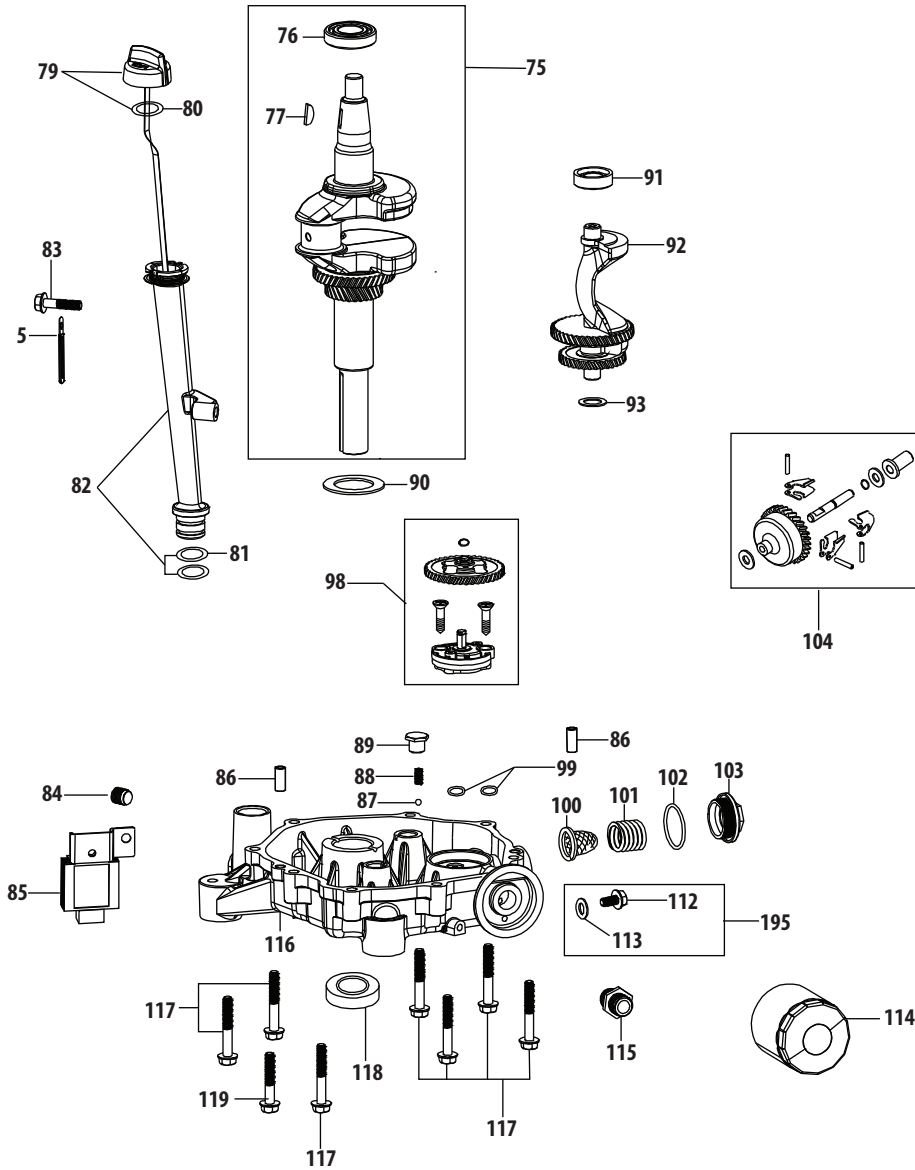

4P90JUA Crankshaft & Crankcase Cover

4P90JUA Crankshaft & Crankcase Cover

Ref.	Part Number	Description	Ref.	Part Number	Description
5	951-11622	Flexible Clamp	98	951-12248	Oil Pump Assembly
75	951-12238	Crankshaft Assembly	99	951-12247	O-Ring 10×2.65
76	951-11969	Main Bearing	100	951-12249	Filter
77	951-10307	Woodruff Key	101	951-12250	Filter Spring
79	951-12239	Dipstick Assembly	102	951-12251	O-Ring 35.5×2.65
80	951-12241	Upper O-Ring	103	951-12252	Filter Cover
81	951-12363	Lower O-Ring	104	951-11956	Governor Gear/Shaft Assembly
82	951-12240	Oil Fill Tube Assembly	112	710-05313	Bolt M8×15
83	710-04980	Bolt M6×35	113	736-04560	Oil Drain Plug Washer
84	710-05311	Oil Drain Plug	114	951-12690	Oil Filter
85	951-12242	Regulator	115	951-12253	Screw Joint
86	715-04121	Dowel Pin 8×14	116	951-12254	Crankcase Cover
87	951-12243	Ball 6.35		951-12318	Crankcase Cover Asm (Incl.87-89,100-104,112,113,115,116)
88	951-12244	Spring			
89	710-05312	Bolt	117	710-04982	Bolt M8×54
90	736-04557	Crankshaft Thrust Washer	118	951-11375	Lower Crankshaft Seal
91	951-12245	Balanceable Shaft Bearing	119	710-05314	Bolt M8×43
92	751-12246	Balanceable Shaft Assembly	195	951-12194	Oil Drain Plug Assembly
93	736-04559	Balanceable Thrust Washer