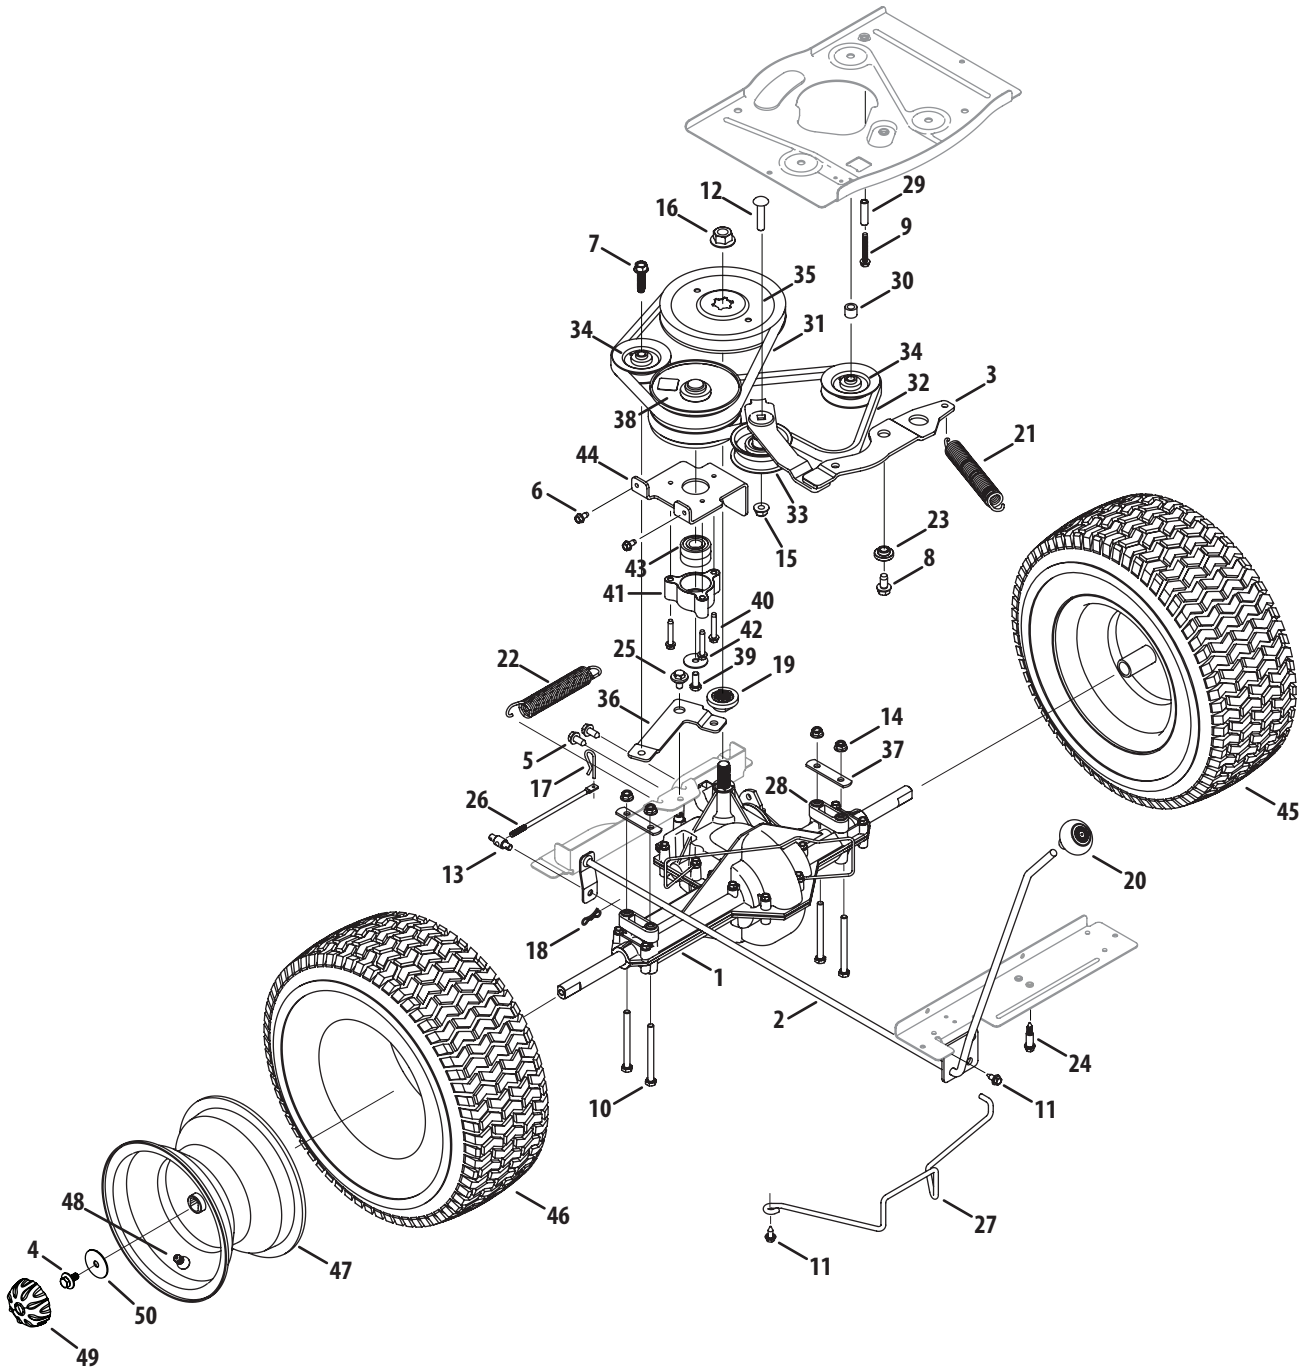

Drive System

Ref. No.	Part No.	Description	Ref. No.	Part No.	Description
1	918-05056A	Transmission Assembly	26	747-05593	Shift Rod
2	647-04262C	Shift Handle Assembly	27	747-06126	Deck Belt Keeper, 30"
3	683-04768A	Drive Assembly Idler	28	948-0334	Spacer
4	710-05339	Screw, 5/16-24 x .750	29	750-04456	Spacer, .260 X .372 X 1.420
5	710-04484	Tap Screw, 5/16-18, .750	30	750-05563	Spacer, .385 x .625 x .500
6	710-0599	Tap Screw, 1/4-20, 0.500	31	954-05040	V-Belt, 5L:35.25
7	710-06016	Screw, 3/8-16 x 1.375	32	954-04331	V-Belt, 5L:35.28
8	710-0623	Tap Screw, 3/8-16, 0.750	33	756-04224	Flat Idler Pulley, 2.75 OD
9	710-1026	Screw, 1/4-20 x 1.750	34	756-04325	V-Type Idler Pulley, 3.06
10	710-1266	Hex Cap Screw, 5/16-18 x 3.5, Gr5	35	756-04464	V-Type Pulley, 6.56
11	710-1652	Tap Screw, 1/4-20 x .625	36	783-07248	Rear Idler Arm Bracket
12	710-0560	Screw, Carriage: 3/8-16 x 1.75"	37	783-08131	Transaxle Mounting Bracket
13	711-06141	Adjustable Ferrule, 1/4-20 X 1.00	38	956-04015A	Variable Speed Pulley Assembly
14	712-04063	Flange Locknut, 5/16-18	39	710-0627	Hex Head Lock Screw, 5/16-24:.750
15	712-04065	Flange Lock Nut, 3/8-16	40	710-0778	Tap Screw, 1/4-20:1.500
16	712-0700	Flange Nut, 9/16-18	41	718-04261	Bearing Cup
17	914-0209	Internal Cotter Pin, .125 Dia.	42	736-0362	Flat Washer, .330x1.250x.060
18	714-04040	Bow-Tie Cotter Pin	43	941-0600	Ball Bearing, 17 X 40 X 12
19	718-04407	Pulley Hub, 5/8 Spline	44	783-08210	Variable Bracket
20	720-04028	Shift Knob	45	634-0139	Complete Wheel Assembly
21	732-0459C	Extension Spring, .94 Dia. X 6.74 Lg.	46	734-04641	Tire, 16 x 6.5 x 8 Sq. Shldr.
22	732-04934	Extension Spring, .97 OD X 6.18	47	634-04174	Rim Assembly, 8.0 x 5.38
23	738-0372B	Shoulder Spacer, 1.00 X .38 X .38	48	934-0255	Air Valve
24	738-05016	Shoulder Screw, .368 x .75, 1/4-20	49	731-2290A	Hub Cap
25	738-05019	Shoulder Screw, .560 x .165, 5/16-18	50	736-0430	Flat Washer, .35 x 1.59 x .062