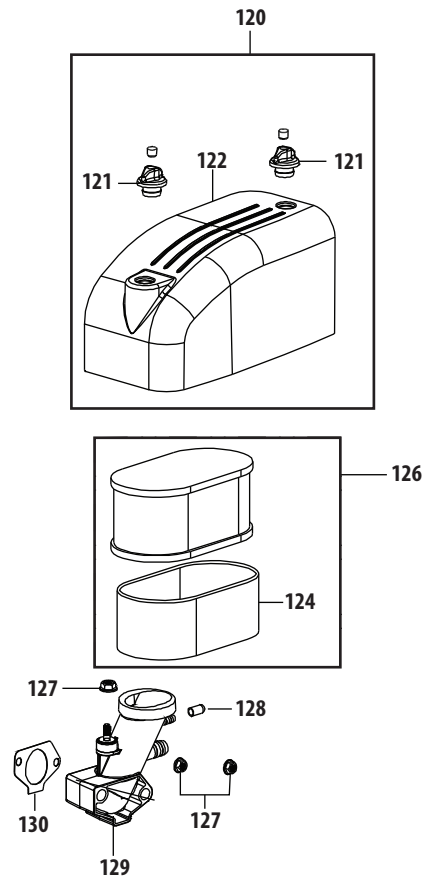

Engine Model 4P90JUB Air Intake

Ref.	Part Number	Description
120	951-14458	Air Filter Cover Assembly
121	951-14466	Air Filter Lock Nut
122	951-12255	Air Filter Cover
124	951-12256	Sponge Filter
126	951-12260	Air Filter Assembly
127	712-04212	Nut M6
128	951-12328	Rubber Cap
129	951-12257	Manifold
130	951-12258	Manifold Gasket