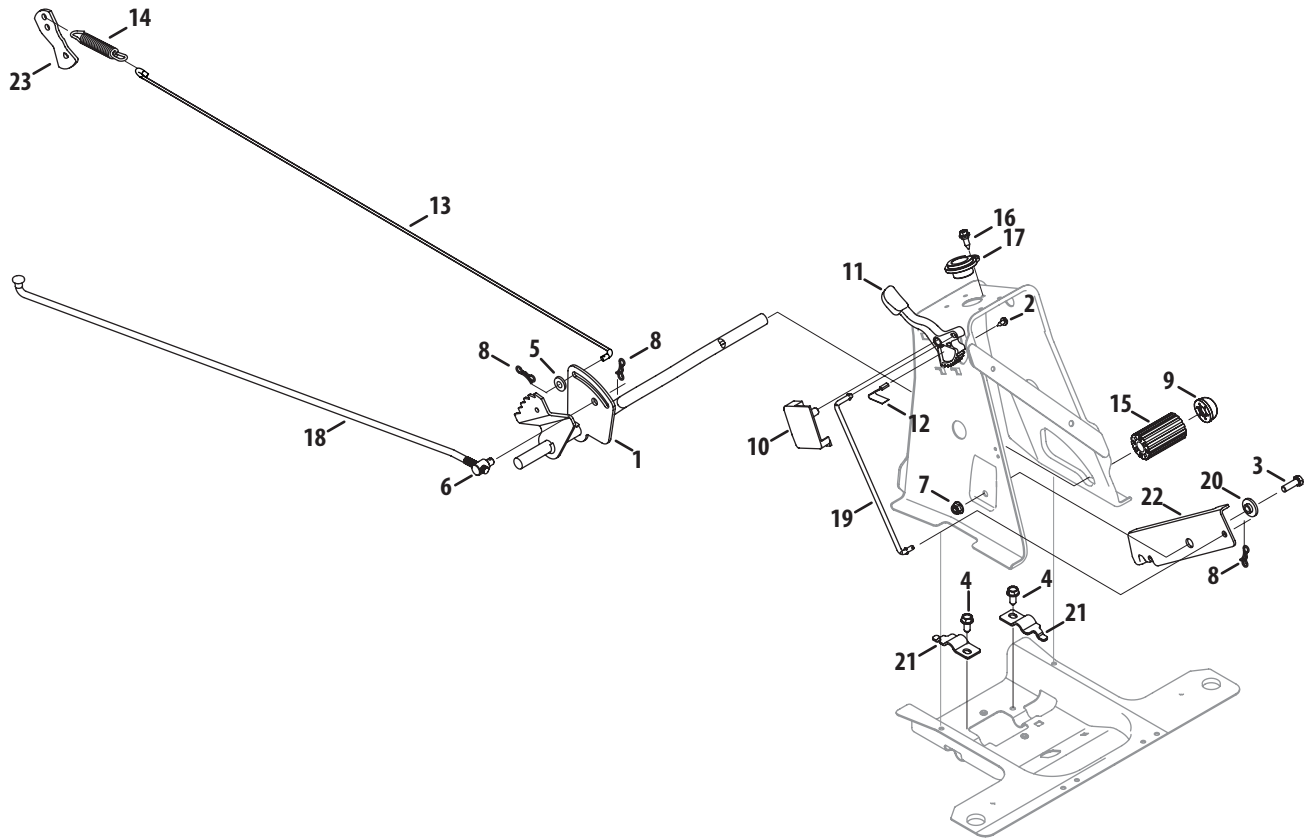

Seat, Fuel Tank & Electrical

Ref. No.	Part No.	Description
1	710-0607	Tap Screw, 5/16-18, 0.500
2	720-04009A	Knob, 3/8-16, .875
3	712-04063	Flange Lock Nut, 5/16-18
4	732-04905	Seat Spring
5	938-0140	Shldr Spacer, .435 X .178-5/16 X .56
6	935-0199A	Rubber Bumper, .63 Dia
7	757-05019	Seat
8	783-07213A	Seat Pivot Bracket
9	710-0227	Screw, #8
10	710-04484	Tap Screw, 5/16-18, .750
11	710-1652	Tap Screw, 1/4-20, .625
12	925-06119	Key Switch
13	725-04363	Interlock Switch
14	925-05013	Seat Switch
15	725-1643	Switch Spring
16	926-0320	Insulator Plate
17	738-04237A	Shoulder Screw, #10-32, .500
18	747-06131A	Battery Rod
19	747-06148	Battery Hold Down Bracket
20	625-05000	Key, Assembly
21	683-04754	PTO Handle Assembly
22	710-04683A	Tap Screw, 3/8-16, 1.000
23	720-04049A	Handle Grip, 3/8
24	750-0526	Spacer, .380 ID x .50 OD x .265
25	951-04366B	Fuel Tank, 1-3 Gal.
26	751-12089-28	Hose Vent, 3/16 EPA
27	735-04081	Rubber Grommet
28	751-12118	Rollover Valve
29	951-12179B	Fuel Cap
30	925-1707D	Battery, 155 CCA
31	738-1132	Screw, Shoulder, .250 x .150
32	712-0271	Nut, Sems, 1/4-20
33	712-04064	Flange Lock Nut, 1/4-20
34	725-04439	Solienoid, 12v
—	925-06042	Wiring Harness (Not Shown)

Pedal Controls

Ref. No.	Part No.	Description
1	683-05017	Brake Pedal Assembly
2	910-0224	Screw, #10-16:0.500
3	710-0376	Hex Head Scerw, 5/16-18:1.00
4	710-04484	Tap Screw, 5/16-18:.750
5	936-0264	Flat Washer, .330 x .630 x .064
6	711-06103	Ferrule 3/8-24 X .375 Dia.
7	712-04063	Flange Lock Nut, 5/16-18
8	714-04040	Bow-Tie Cotter Pin, 72
9	726-0214	Push Cap, 5/8
10	731-08656A	Speed Control Cover
11	731-08743B	Speed Lever, 6-SPEED
12	732-04937	Shift Spring