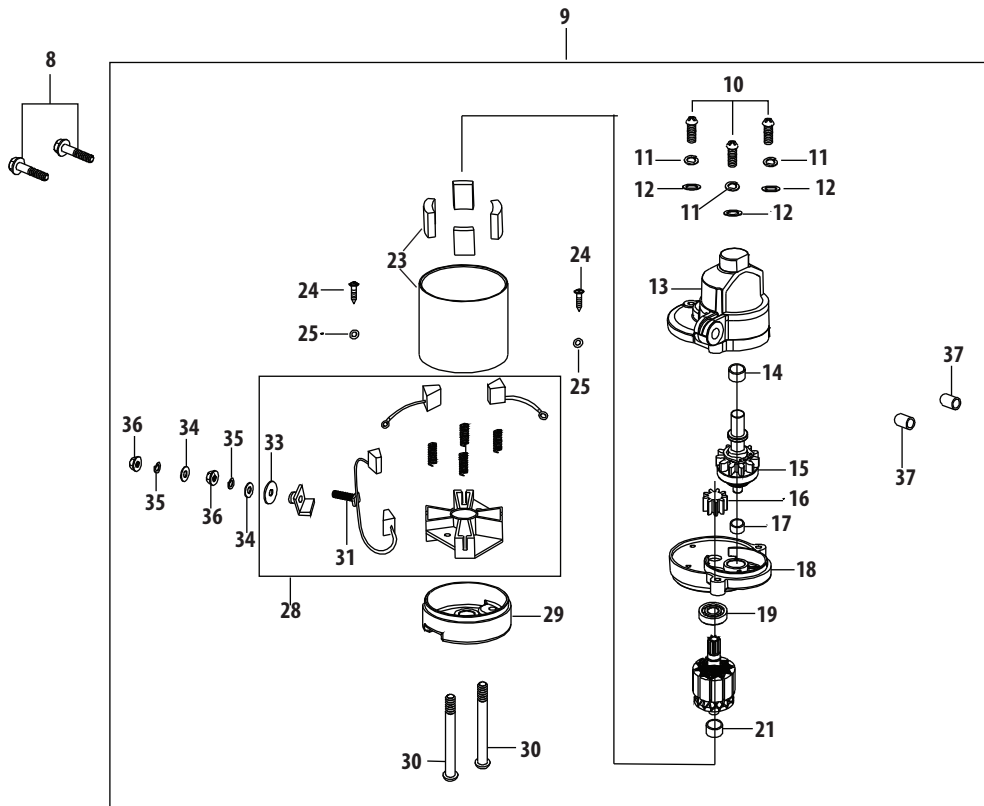

4P90JUA Starter Assembly

Ref.	Part Number	Description
8	710-05306	Bolt M8×40
9	951-12207	Starter Assembly
10	710-05307	Screw M5×25
11	736-04554	Lock Washer 5
12	736-04556	Plain Washer 6
13	951-12208	Electrical Starter Front Cover
14	951-12211	Bearing
15	951-12210	Pinion/Clutch Assembly
16	951-12312	Gear
17	951-12209	Bearing
18	951-12212	Pinion Cover
19	951-12214	Bearing 6001Zz
21	951-12216	Bearing

Ref.	Part Number	Description
23	951-12528	Starter Housing Assembly
24	951-12217	Screw
25	736-04554	Lock Washer
28	951-12529	Brush Assembly
29	951-12219	Electrical Starter Back Cover
30	710-05308	Bolt M6×100
31	951-12324	Bolt M6×30 Assembly
33	736-04555	Insulation Washer
34	736-04556	Plain Washer 6
35	736-04477	Lock Washer 6
36	712-04212	Nut M6
37	715-04120	Dowel Pin 10×14