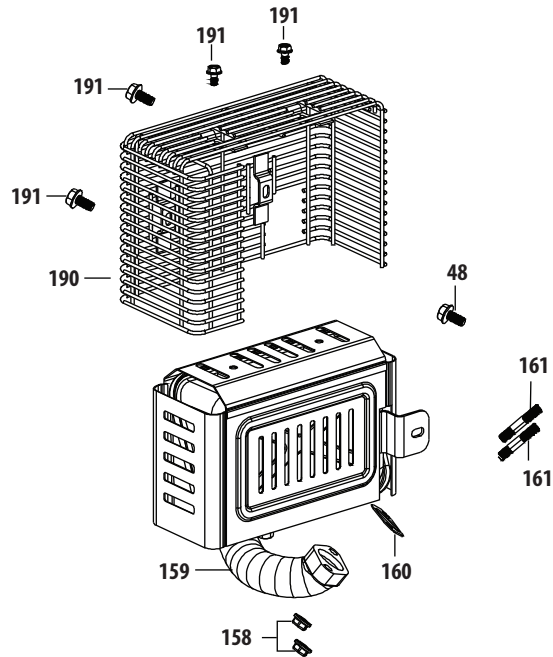

4P90JUA Muffler Assembly

Ref.	Part Number	Description
48	710-04916	Bolt M6×14
158	712-04219	Nut M8
159	951-12270	Muffler Assembly
160	951-12271	Exhaust Pipe Gasket
161	951-12272	Muff Stud M8×47
161	951-12196	Muffler Stud Assembly
190	951-12278	Wire Mesh Shield
191	710-05051	Bolt M6×12