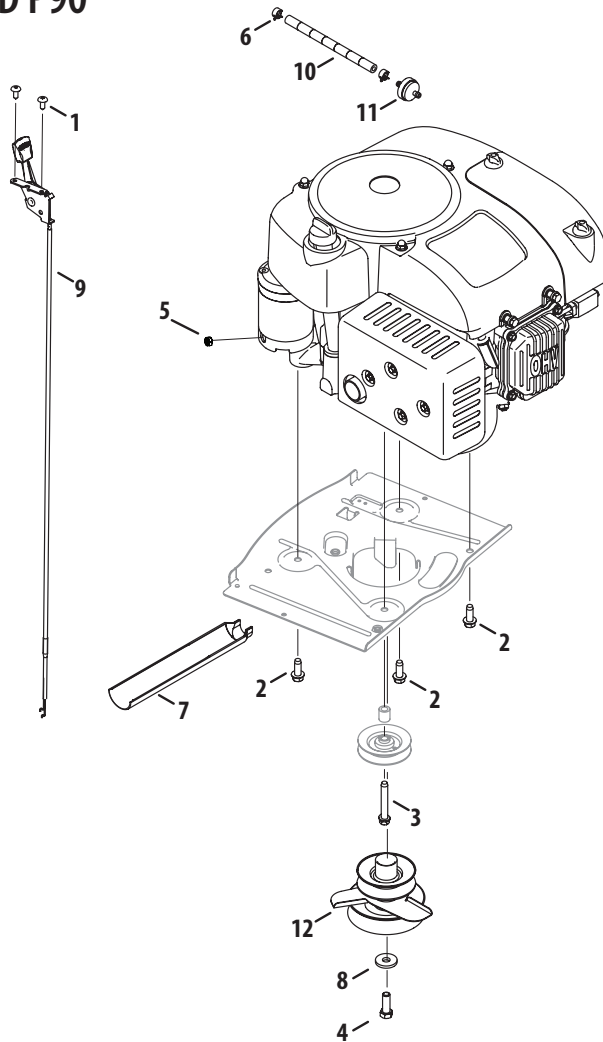

Engine Accessories MTD P90

Ref. No.	Part No.	Description
1	710-04483	Tap Screw, 1/4-20, 0.500
2	710-04683A	Tap Screw, 3/8-16, 1.000
3	710-05446	Tap Screw, 3/8-16, 2.250
4	710-06067	Hex Head Screw, 7/16-20 x 1.25
5	912-0691	Nut, Hex Nylon Lock, M6-1.0
6	726-0205	Hose Clamp, .490 DIA.
7	731-1682A	Oil Drain Sleeve
8	736-0322	Flat Washer, .450 x 1.25 x .164
9	946-04829A	Throttle/Choke Cable 31 Lg.
10	751-10349-13	Low Permeation Fuel Line, 1/4
11	BS-298090S	Fuel Filter, 1/4", 298090
12	756-04479A	Engine Pulley, 4.46 / 3.39