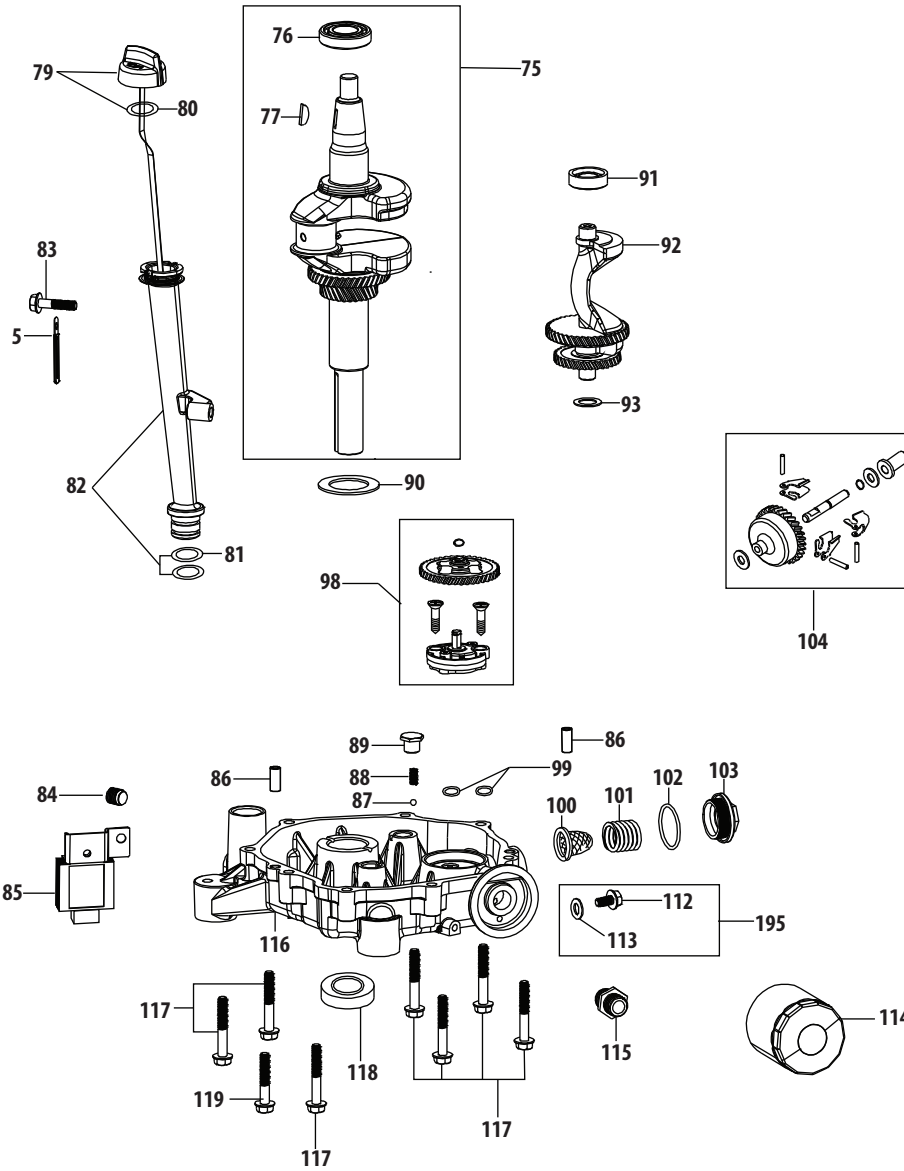

4P90JUB Crankshaft & Crankcase Cover

4P90JUB Crankshaft & Crankcase Cover

Ref.	Part Number	Description
5	951-11622	Flexible Clamp
75	951-12238	Crankshaft Assembly
76	951-11969	Main Bearing
77	951-10307	Woodruff Key
79	951-12239	Dipstick Assembly
80	951-12241	Upper O-Ring
81	951-12363	Lower O-Ring
82	951-12240	Oil Fill Tube Assembly
83	710-04980	Bolt M6×35
84	710-05311	Oil Drain Plug
85	951-12242	Regulator
86	715-04121	Dowel Pin 8×14
87	951-12243	Ball 6.35
88	951-12244	Spring
89	710-05312	Bolt
90	736-04557	Crankshaft Thrust Washer
91	951-12245	Balanceable Shaft Bearing
92	751-12246	Balanceable Shaft Assembly
93	736-04559	Balanceable Thrust Washer

Ref.	Part Number	Description
98	951-12248	Oil Pump Assembly
99	951-12247	O-Ring 10×2.65
100	951-12249	Filter
101	951-12250	Filter Spring
102	951-12251	O-Ring 35.5×2.65
103	951-12252	Filter Cover
104	951-11956	Governor Gear/Shaft Assembly
112	710-05313	Bolt M8×15
113	736-04560	Oil Drain Plug Washer
114	951-12690	Oil Filter
115	951-12253	Screw Joint
116	951-12254	Crankcase Cover
	951-12318	Crankcase Cover Asm (Incl.87,88,89,100,101,102, 103,104,112,113,115,116)
117	710-04982	Bolt M8×54
118	951-11375	Lower Crankshaft Seal
119	710-05314	Bolt M8×43
195	951-12194	Oil Drain Plug Assembly