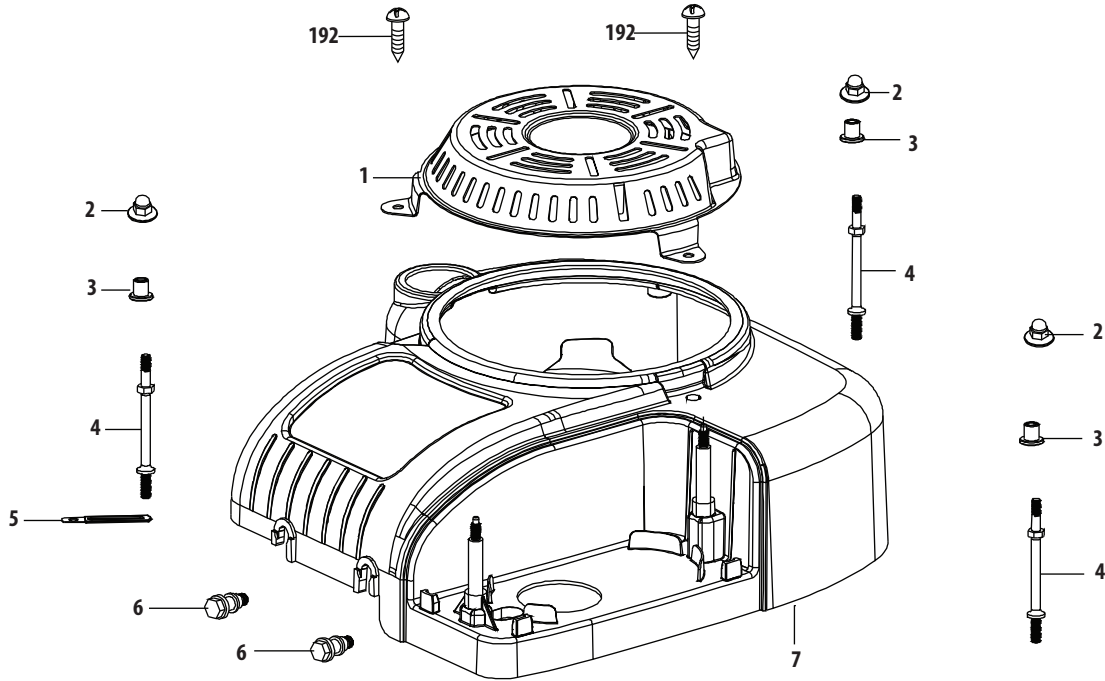

Ref.	Part Number	Description
1	951-12205	Debris Shield
2	712-04290	Nut
3	750-05320	Engine Shroud Spacer
4	951-14454	Starter / Shroud Stud M6x99
5	951-11622	Flexible Clamp
6	710-05305	Hook Bolt
7	751-14455	Air Shield
192	710-05303	Self-Tapping Bolt 5.5x25