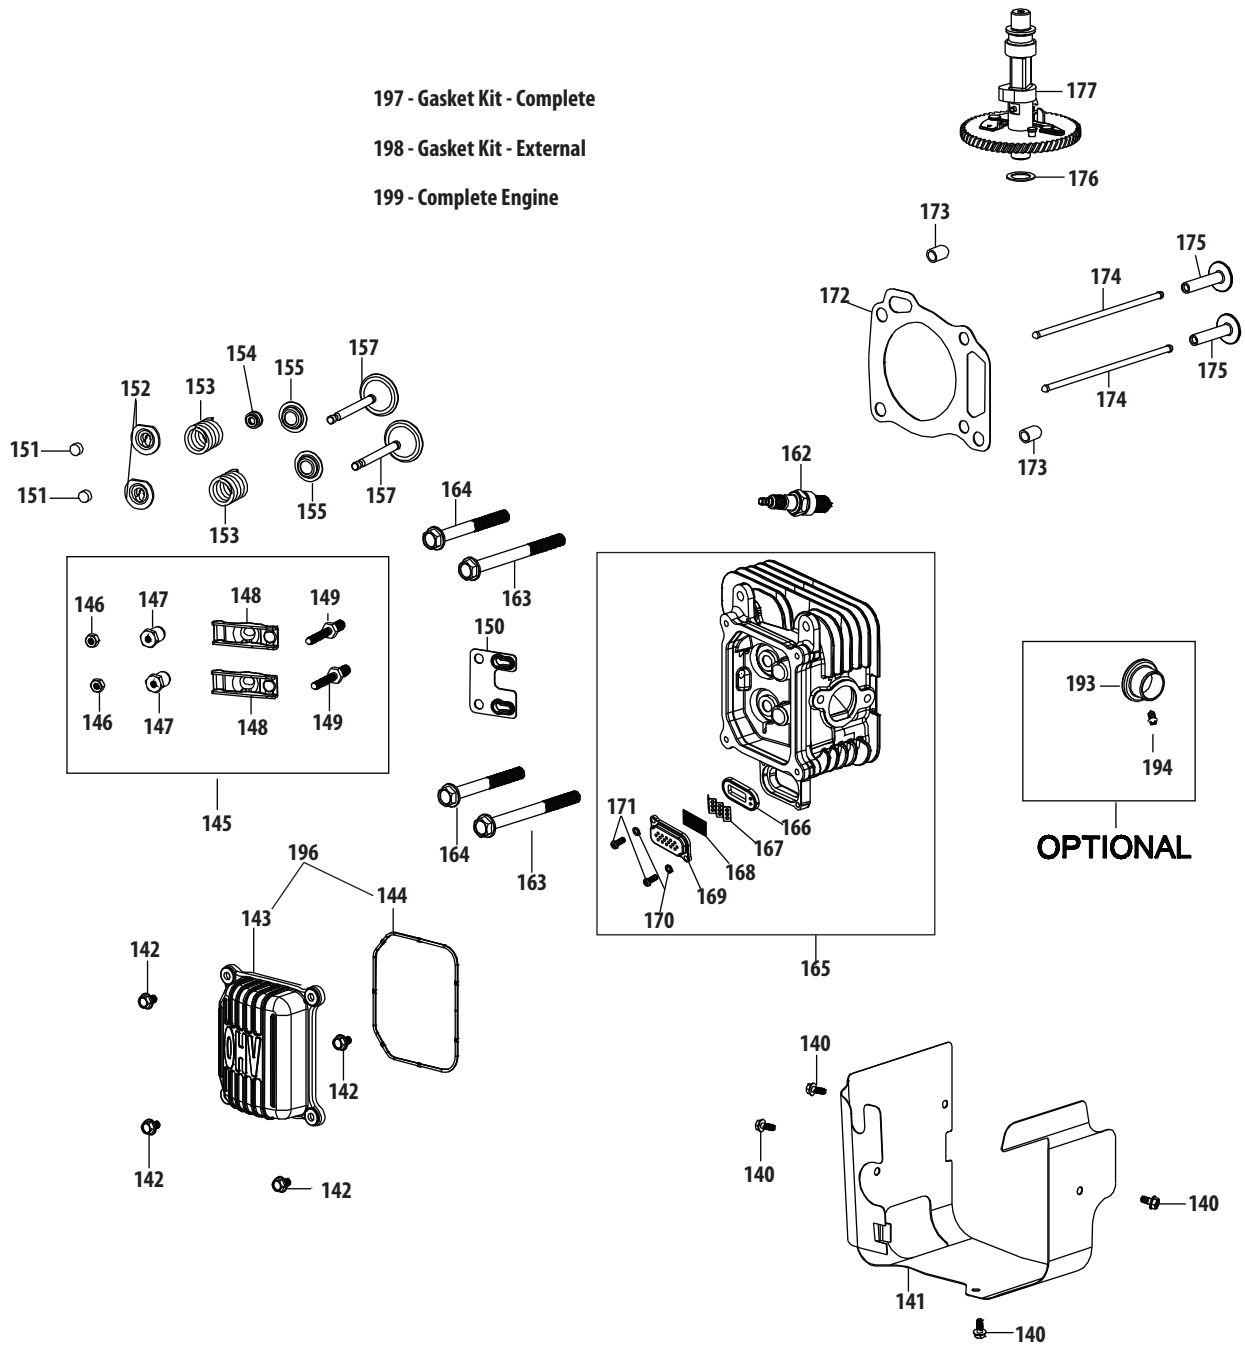

4P90JUA Cylinder Head

4P90JUA Cylinder Head

Ref.	Part Number	Description	Ref.	Part Number	Description
140	710-05315	Bolt M5×10	165	951-12202	Cylinder Head Kit (Incl.144,156,163,164,166)
141	951-12265	Cowl	166	751-12774	Air Valve Core
142	710-05316	Valve Cover Bolt	167	751-12775	Strainer Clip
143	951-12266	Valve Cover	168	751-12776	Strainer
144	951-12267	Valve Cover Ring Gasket	169	751-12777	The Air Valve Bonnet
145	951-11981	Rocker Arm Assembly	170	736-04629	Washer
146	751-11124	Jam Nut	171	710-05450	Screw M5×12
147	751-11123	Fulcrum Nut	172	951-12273	Cylinder Head Gasket
148	951-11966	Rocker Arm	173	715-04122	Cylinder Head Dowel 12×16
149	710-04962	Rocker Arm Stud	174	951-11335	Push Rod Kit
150	951-12268	Push Rod Guide	175	951-11962	Tappet
151	951-12081	Exhaust Valve Adjuster	176	736-04561	Camshaft Thrust Washer
152	951-12080	Exhaust Valve Spring Retainer	177	951-12274	Camshaft Assembly
153	951-12078	Valve Spring	193	951-12329	Spark Arrestor
154	951-11964	Intake Valve Seal	194	710-05344	Spark Arrestor Screw
155	951-12077	Valve Spring Retainer	196	951-12197	Valve Cover Kit
157	951-11337	Valve Kit	197	951-12204	Gasket Kit - Complete (Incl.47,50,58,74,113,118,130 136-138,144,160,166)
162	951-10292	Spark Plug/F6Rtc	198	951-12201	Gasket Kit - External (Incl.113,130,136-138,144,160)
163	710-05317	Bolt M10×1.25×85	199	952Z4P90JUA	Complete Engine
164	710-05318	Bolt /M10×1.25×65			
165	751-12778	Cylinder Head Asm (Incl.137-139,144,146-157 160,161,163-172)