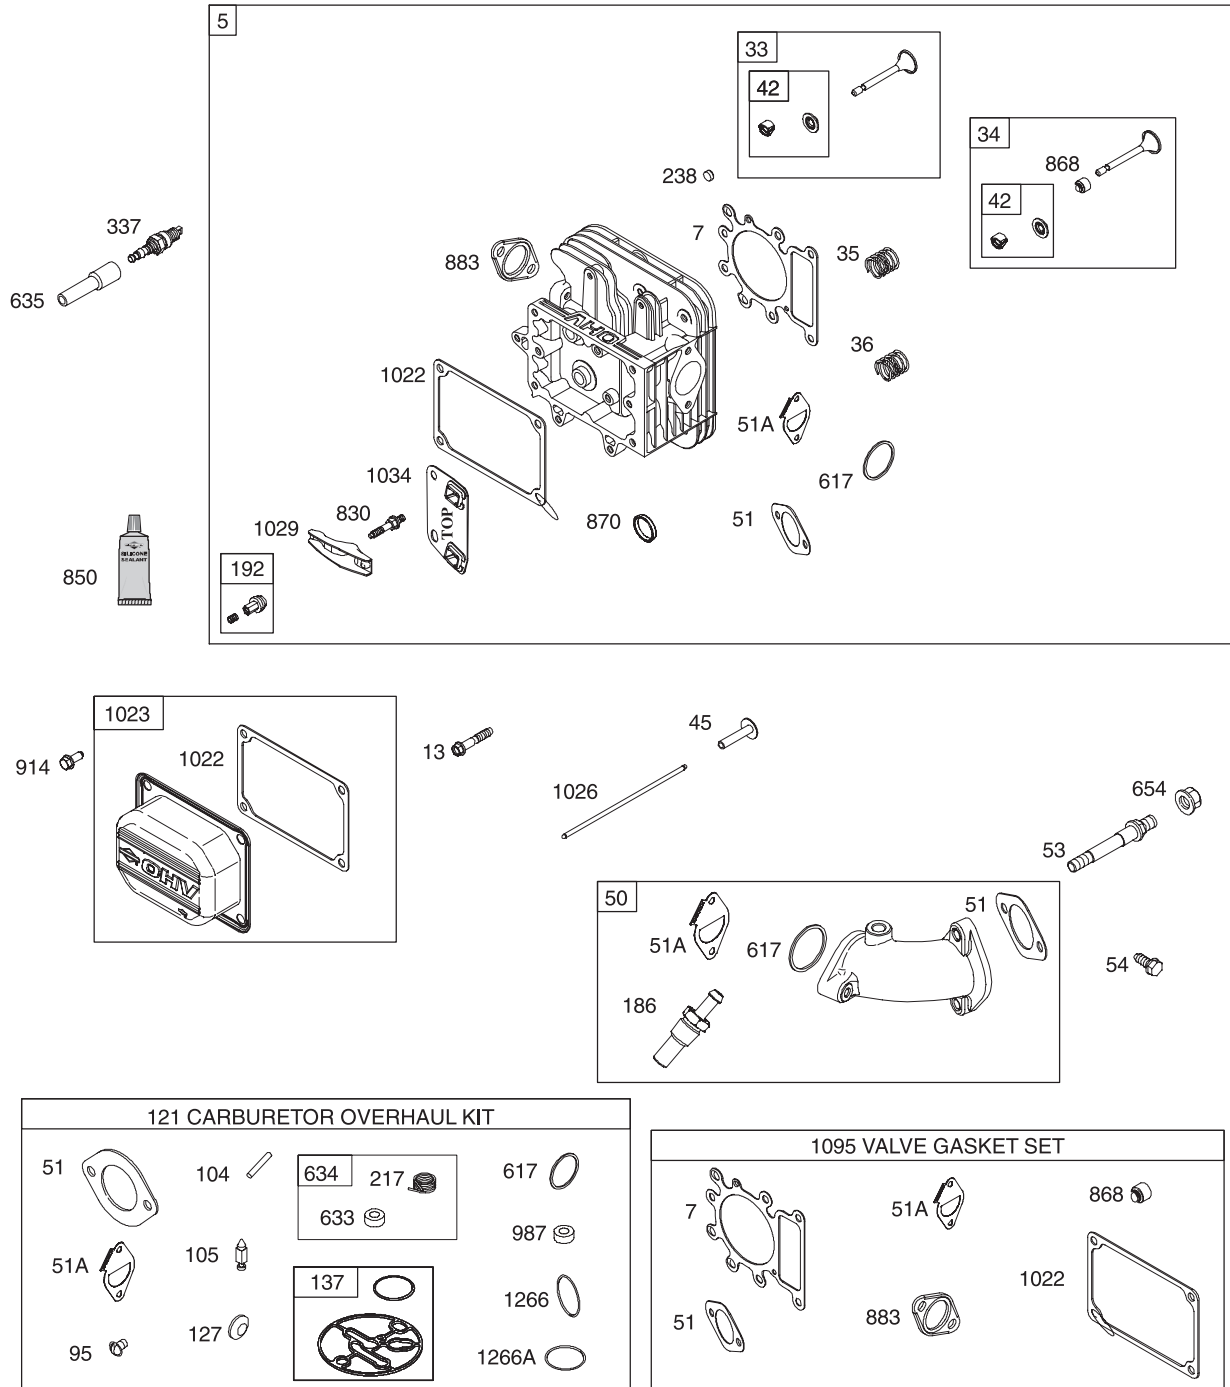

Briggs & Stratton Engine Model 215807

Briggs & Stratton Engine Model 215807

48 SHORT BLOCK

1058 OPERATOR'S MANUAL

1329 REPLACEMENT ENGINE

1330 REPAIR MANUAL

Briggs & Stratton Engine Model 215807

Ref.	Part No.	Description
1	BS-697377	Cylinder Assembly
2	BS-399265	Kit-Bushing/Seal (Magneto Side)
3	BS-391086s	Seal-Oil (Magneto Side)
4	BS-697106	Sump-Engine
5	BS-796183	Head-Cylinder
7	BS-273280s	Gasket-Cylinder Head
9	BS-697109	Gasket-Breather
10	BS-697157	Screw (Breather Assembly)
11	BS-794683	Tube-Breather
12	BS-697110	Gasket-Crankcase
13	BS-690360	Screw (Cylinder Head)
15	BS-690946	Plug-Oil Drain
16	BS-796146	Crankshaft
20	BS-795387	Seal-Oil (PTO Side)
22	BS-692125	Screw (Crankcase Cover/Sump)
23	BS-698281	Flywheel
24	BS-222698s	Key-Flywheel
25	BS-797009	Piston Assembly (Standard)
	BS-797010	Piston Assembly (.020" Oversize)
26	BS-797011	Ring Set (Standard)
	BS-797012	Ring Set (.020" Oversize)
27	BS-698469	Lock-Piston Pin
28	BS-797013	Pin-Piston
29	BS-791633	Rod-Connecting
32	BS-791118	Screw (Connecting Rod)
33	BS-791934	Valve-Exhaust
34	BS-791935	Valve-Intake
35	BS-691279	Spring-Valve (Intake)
36	BS-691279	Spring-Valve (Exhaust)
37	BS-697352	Guard-Flywheel
42	BS-499586	Keeper-Valve
43	BS-691968	Slinger-Governor/Oil
45	BS-690564	Tappet-Valve
46	BS-793880	Camshaft
48	BS-697740	Short Block
50	BS-796188	Manifold-Intake
51	BS-692137	Gasket-Intake
51A	BS-796081	Gasket-Intake
53	BS-690227	Stud (Carburetor)
54	BS-691148	Screw (Intake Manifold)
78	BS-691003	Screw (Flywheel Guard)
81	BS-691178	Lock-Muffler Screw