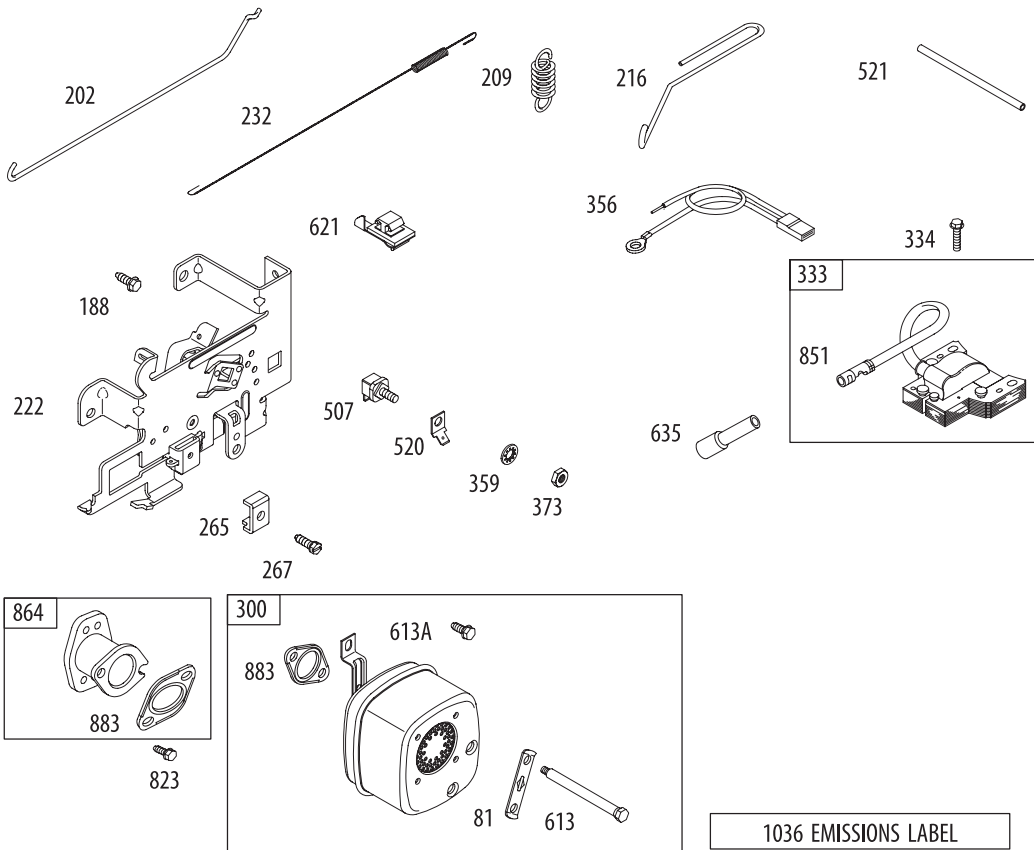

Briggs & Stratton Engine Model 215802

Briggs & Stratton Engine Model 215802

Briggs & Stratton Engine Model 215802

Briggs & Stratton Engine Model 215802

Ref.	Part No.	Description
1	BS-697377	Cylinder Assembly
2	BS-399265	Kit-Bushing/Seal (Magneto Side)
3	BS-391086s	Seal-Oil (Magneto Side)
4	BS-697106	Sump-Engine
5	BS-796183	Head-Cylinder
7	BS-273280s	Gasket-Cylinder Head
9	BS-697109	Gasket-Breather
10	BS-697157	Screw (Breather Assembly)
11	BS-794683	Tube-Breather
12	BS-697110	Gasket-Crankcase
13	BS-690360	Screw (Cylinder Head)
15	BS-690946	Plug-Oil Drain
16	BS-796146	Crankshaft
20	BS-795387	Seal-Oil (PTO Side)
22	BS-692125	Screw (Crankcase Cover/Sump)
23	BS-695774	Flywheel
24	BS-222698s	Key-Flywheel
25	BS-797009	Piston Assembly (Standard)
—	BS-797010	Piston Assembly (.020" Oversize)
26	BS-797011	Ring Set (Standard)
—	BS-797012	Ring Set (.020" Oversize)
27	BS-698469	Lock-Piston Pin
28	BS-797013	Pin-Piston
29	BS-791633	Rod-Connecting
32	BS-791118	Screw (Connecting Rod)
33	BS-791934	Valve-Exhaust
34	BS-791935	Valve-Intake
35	BS-691279	Spring-Valve (Intake)
36	BS-691279	Spring-Valve (Exhaust)
37	BS-697352	Guard-Flywheel
37A	BS-697626	Guard-Flywheel
40	BS-690964	Retainer-Valve
42	BS-499586	Keeper-Valve
43	BS-691968	Slinger-Governor/Oil
45	BS-690564	Tappet-Valve
46	BS-793880	Camshaft
48	BS-697740	Short Block
50	BS-796188	Manifold-Intake
51	BS-692137	Gasket-Intake
51A	BS-794312	Gasket-Intake
53	BS-690227	Stud (Carburetor)
54	BS-691148	Screw (Intake Manifold)