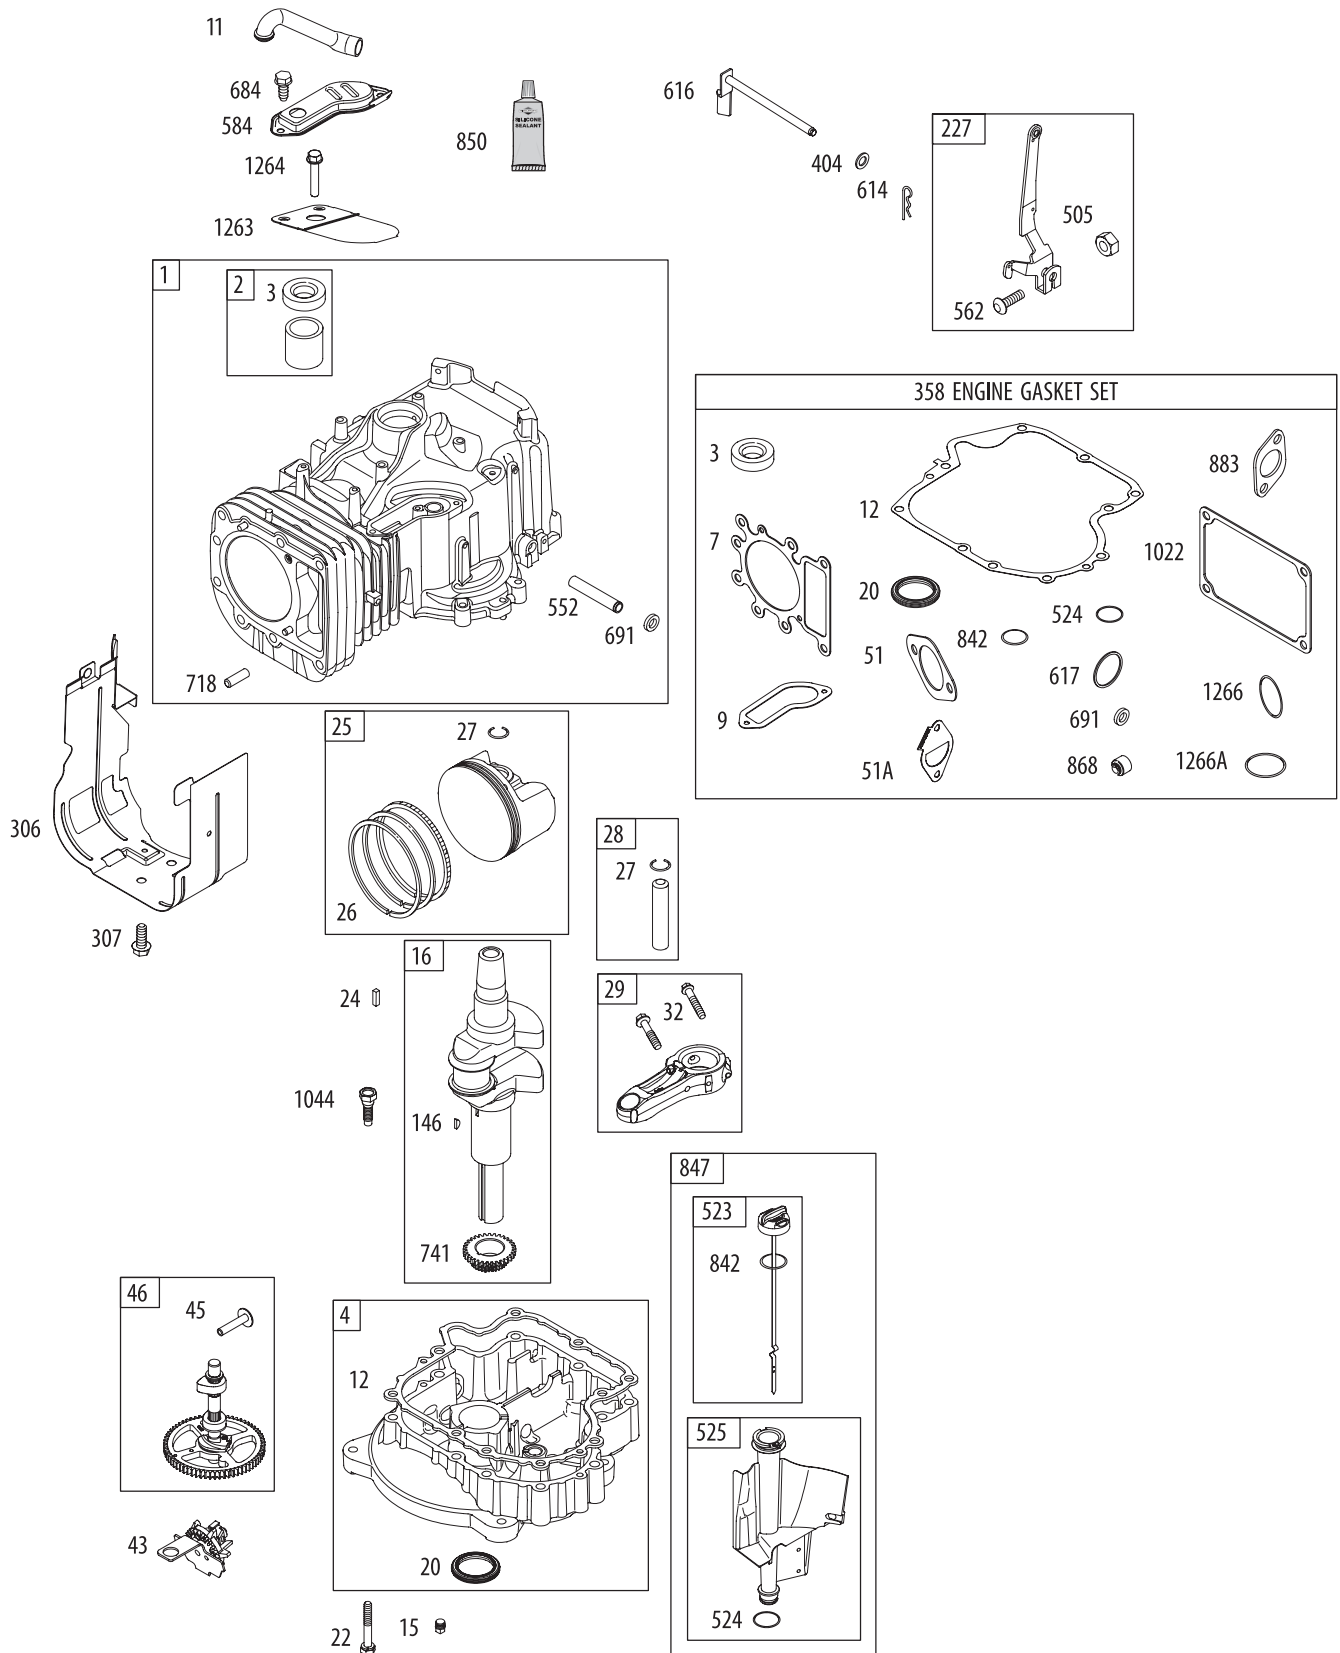

Briggs & Stratton Engine Model 215802