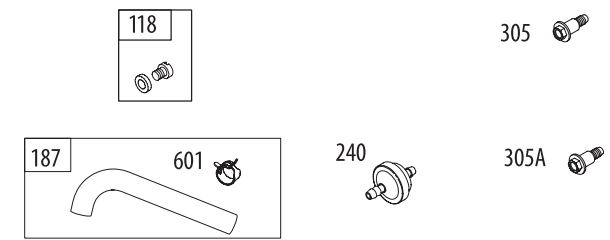

Briggs & Stratton Engine Model 215802