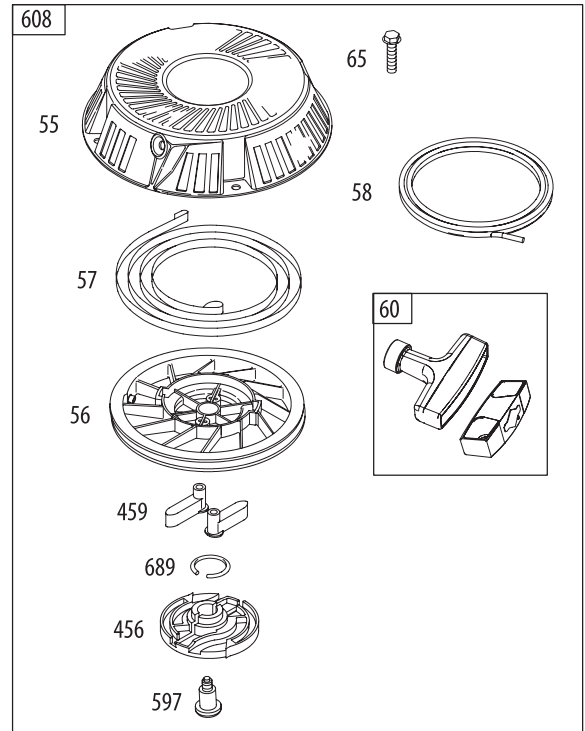

Briggs & Stratton Engine Model 215802