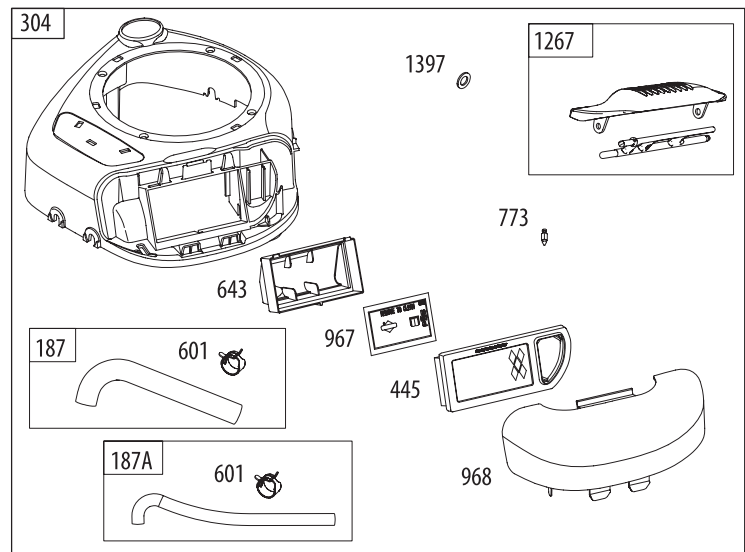

Briggs & Stratton Engine Model 215802