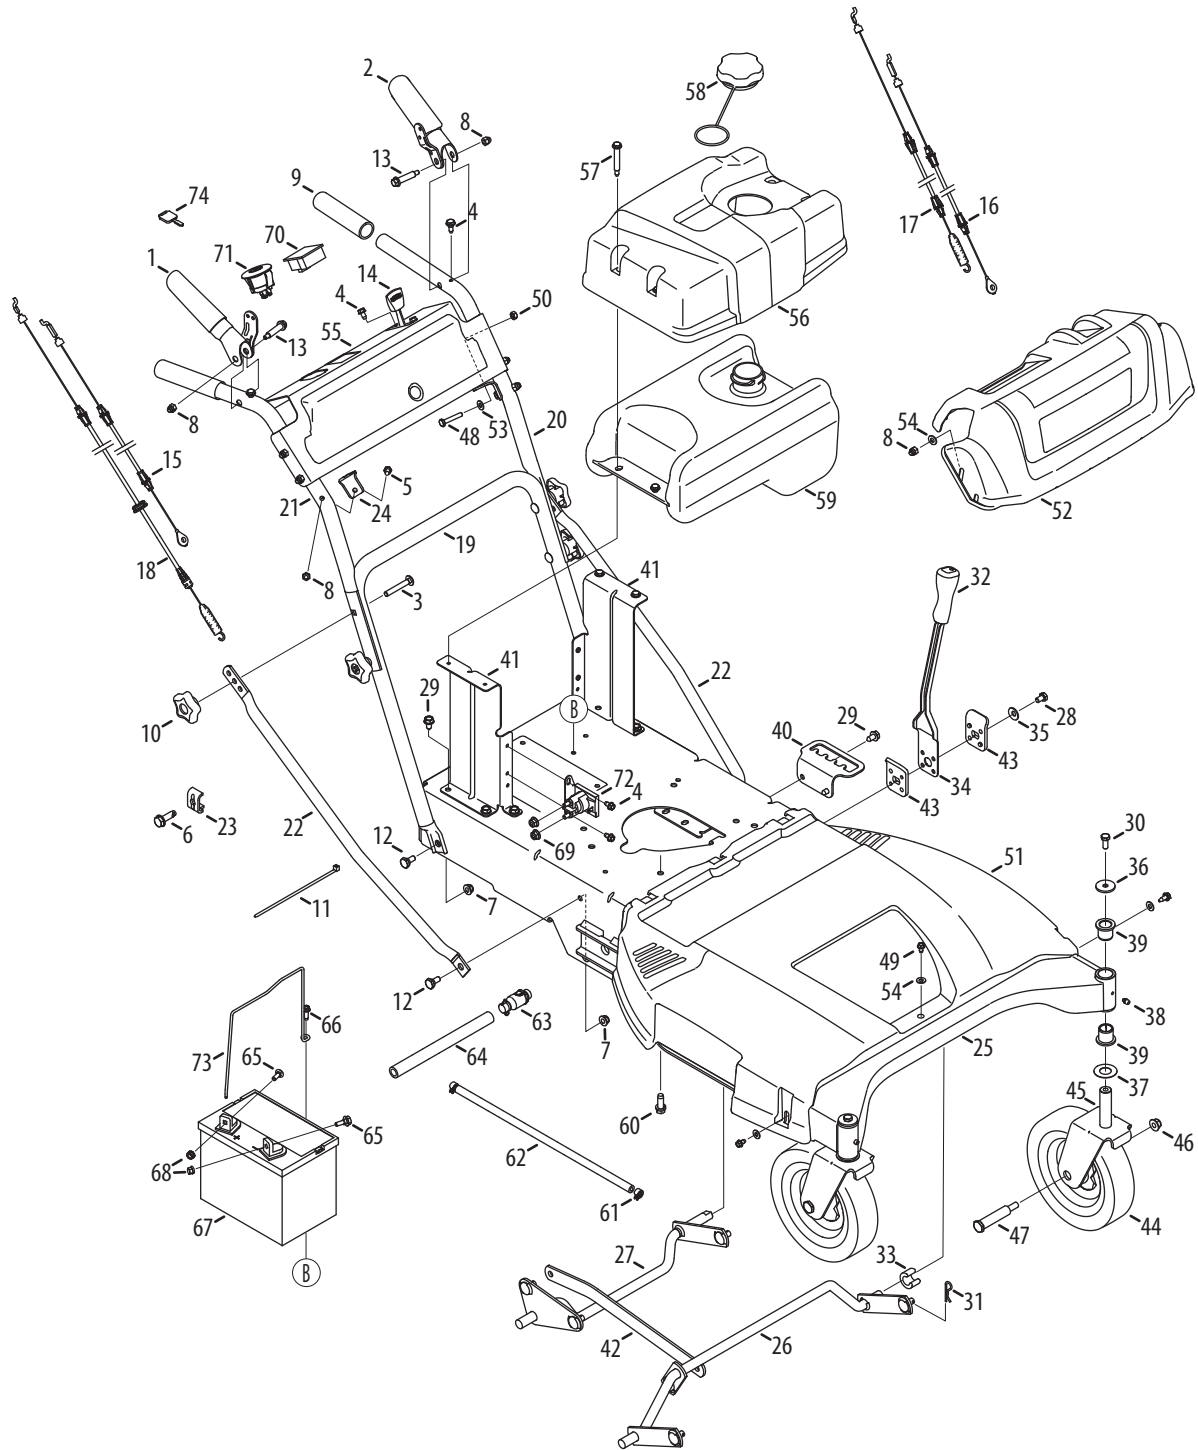

CC 760 ES Dash

Ref.	Part Number	Description	Ref.	Part Number	Description
1	687-02426	RH Lever Assembly Bracket	40	787-01496	Height Adjustment Bracket
2	687-02427	LH Lever Assembly Bracket	41	787-01507	Fuel Tank Mount Bracket
3	710-0572	Screw, Carriage, 5/16-18 x 2.25	42	787-01510	Link Pivot Bracket
4	710-0599	Screw, 1/4-20 x 0.500	43	787-01521	Lever Pivot Bracket
5	710-0606	Hex Screw, 1/4-20 x 1.50	44	734-04263	Caster, Wheel, 8 x 1.75
6	710-1237	Screw, #10-32 x 0.625	—	941-0706	Bearing, Flange w/ftg
7	712-04063	Nut, Flangelock, 5/16-18	45	687-02263	Wheel Caster Bracket
8	912-0442	Lock Nut Cap, 1/4-20	46	712-04065	Nut, Flangelock, 3/8-16
9	720-0274	Grip, 1.0 ID x 5.0 LG	47	738-04216A	Bolt, Shoulder, .625 x 2.515 x 3/8-16
10	720-04072A	Star Knob, 5/16-18	48	710-0136	Hex Screw, 1/4-20 x 1.75
11	725-0157	Cable Tie, 3/16 x .05 x 7.4	49	710-0896	Screw, 1/4-14 x 0.625
12	938-0140	Screw, Shoulder, .435 x .178-5/16 x .56	50	712-3006	Nut, Hex, 1/4-20
13	938-1226	Screw, Shoulder, .375 x 1.355 x 1/4-20	51	931-05684	Belt Cover
14	946-04604	Throttle/Choke Cable, 38.0 x 1.1 EXT	52	731-05937	Handle Panel, Black
15	946-04606	RH Brake Cable, Tecumseh Trans.	53	736-0270	Washer, Bell, .265 x .75 x .062
16	946-04608	LH Brake Cable, Tecumseh Trans.	54	936-0463	Washer, Flat, .25 x .630 x .0515
17	946-04609	Wheel Clutch Cable	55	787-01548	Hour Meter and Key Handle Panel
18	946-04610	Deck Clutch Cable	56	731-05927	Fuel Tank Cover
19	749-04330	Lower Handle	57	738-04282	Screw, Shoulder, 1/4-20 x .32 x 1.8
20	749-04331	Upper LH Handle	58	951-10514	Fuel Cap
21	749-04332	Upper RH Handle	59	951-10541	Fuel Tank
22	749-04333	Adjustable Handle Brace	60	710-1315	Screw, 3/8-16 x 1.250
23	751B221535	Casing Clamp	61	726-0205	Hose Clamp, .490 DIA.
24	787-01490A	RH Cable Mount Bracket	62	751-10349	Fuel Hose, Low Permeation, 1/4
—	787-01491A	LH Cable Mount Bracket	63	951-10517A	Oil Drain
25	687-02255B	Frame Assembly, Tecumseh	64	751-3141-14	Extension Hose
26	687-02265	Front Deck Lift Assembly	65	710-04666	Hex Head Flange, 1/4-20 x .75
27	687-02419	Rear Deck Lift Assembly	66	710-0642	Screw, 1/4-20 x 0.750
28	710-04312	Hex Screw, 5/16-18 x .50	67	925-1707D	Battery, 155 CCA WET
29	710-0604A	Screw, 5/16-18 x 0.625	68	712-0271	Sems Nut, 1/4-20
30	710-0627	Hex Screw, 5/16-24 x .750	69	712-04064	Nut, Flangelock, 1/4-20
31	914-0145	Click Pin, .092 x 1.64 LG	70	925-04022B	Hour Meter
32	720-0311	Grip Handle, 1/2	71	925-04228	Key Switch
33	731-05791	Plastic Spacer, .63 ID x .75 LG	72	725-04439	Solenoid, 12V, 100 AMP
34	732-04418A	Deck Height Lever	73	747-04657	Battery Hold Down Strap
35	736-0242	Washer, Bell, .340 x .872 x .060	74	925-1745A	Key
36	736-0343	Washer, Flat, .330 x 1.25 x .120	—	925-2054A	Key, Yellow
37	936-0351	Washer, Flat, .760 ID x 1.50 OD	—	925-04476	Wiring Harness (Not Shown)
38	937-3000	Drive Lube Fitting, 3/16	—	725-04478	Starter Wire (Not Shown)
39	741-0660A	Flange Bearing, .760 x .941 x 1.0	—	712-0266A	Nut, Jamlock, 3/8-16 (Not Shown)