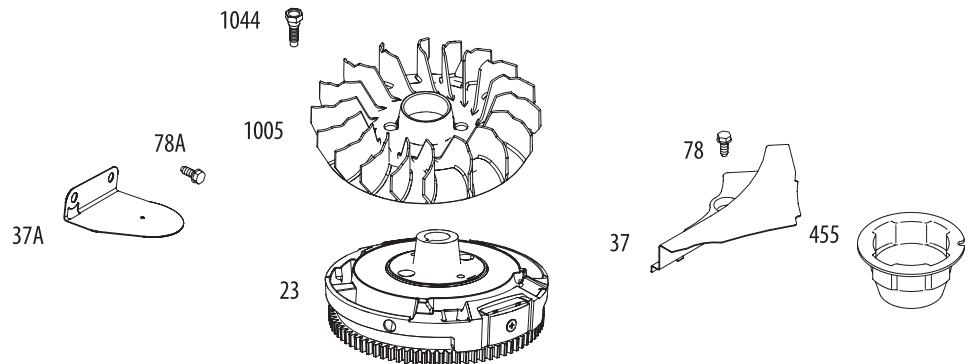

Briggs & Stratton Engine Model 215802