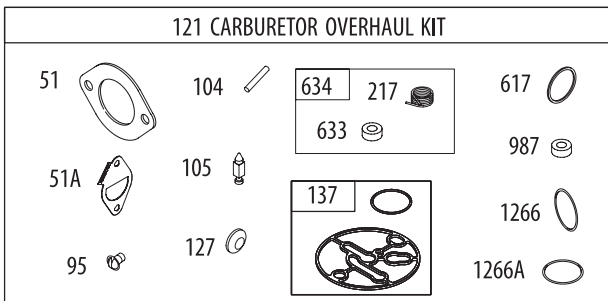

Briggs & Stratton Engine Model 215802

Briggs & Stratton Engine Model 215802

Briggs & Stratton Engine Model 215802

Briggs & Stratton Engine Model 215802

Ref.	Part No.	Description
1	BS-697377	Cylinder Assembly
2	BS-399265	Kit-Bushing/Seal (Magneto Side)
3	BS-391086s	Seal-Oil (Magneto Side)
4	BS-697106	Sump-Engine
5	BS-796183	Head-Cylinder
7	BS-273280s	Gasket-Cylinder Head
9	BS-697109	Gasket-Breather
10	BS-697157	Screw (Breather Assembly)
11	BS-794683	Tube-Breather
12	BS-697110	Gasket-Crankcase
13	BS-690360	Screw (Cylinder Head)
15	BS-690946	Plug-Oil Drain
16	BS-796146	Crankshaft
20	BS-795387	Seal-Oil (PTO Side)
22	BS-692125	Screw (Crankcase Cover/Sump)
23	BS-695774	Flywheel
24	BS-222698s	Key-Flywheel
25	BS-797009	Piston Assembly (Standard)
—	BS-797010	Piston Assembly (.020" Oversize)
26	BS-797011	Ring Set (Standard)
—	BS-797012	Ring Set (.020" Oversize)
27	BS-698469	Lock-Piston Pin
28	BS-797013	Pin-Piston
29	BS-791633	Rod-Connecting
32	BS-791118	Screw (Connecting Rod)
33	BS-791934	Valve-Exhaust
34	BS-791935	Valve-Intake
35	BS-691279	Spring-Valve (Intake)
36	BS-691279	Spring-Valve (Exhaust)
37	BS-697352	Guard-Flywheel
37A	BS-697626	Guard-Flywheel
40	BS-690964	Retainer-Valve
42	BS-499586	Keeper-Valve
43	BS-691968	Slinger-Governor/Oil
45	BS-690564	Tappet-Valve
46	BS-793880	Camshaft
48	BS-697740	Short Block
50	BS-796188	Manifold-Intake
51	BS-692137	Gasket-Intake
51A	BS-794312	Gasket-Intake
53	BS-690227	Stud (Carburetor)
54	BS-691148	Screw (Intake Manifold)