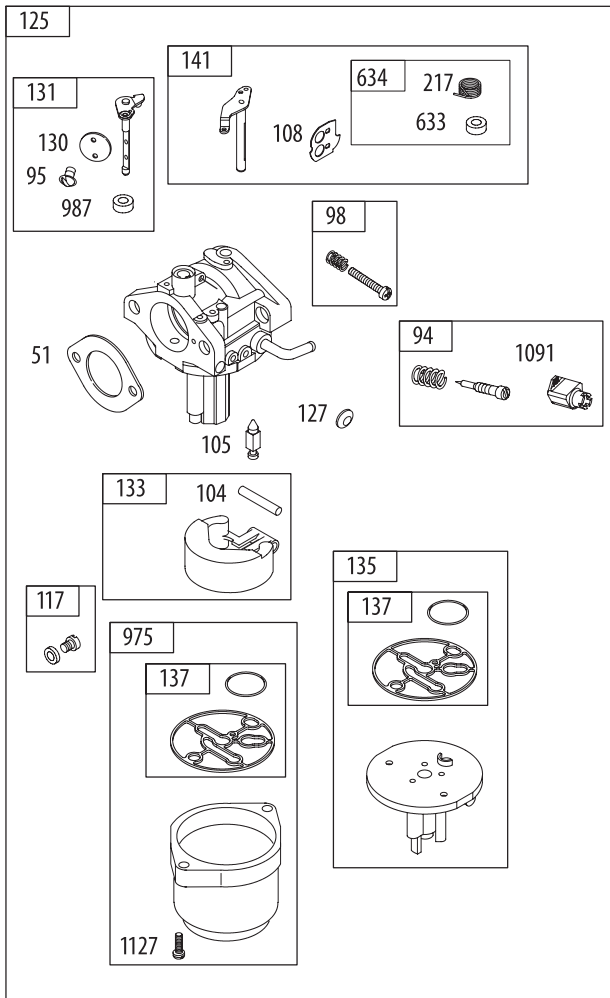

Briggs & Stratton Engine Model 215802