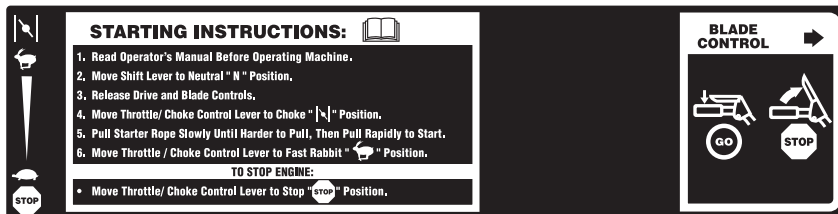

777X43688

777122793

777122809

1. Insert Mulch Plug's front tab into slot on outside of deck.
2. Pivot Mulch Plug inboard into discharge opening.
3. Slide rearward until slot bottoms out against edge of discharge opening.
4. Lower Discharge Chute to lock Mulch Plug in place.

777122759

777D13924

777122760

777S30145

777D14227

777S30117

777122782

777D14296

777122758