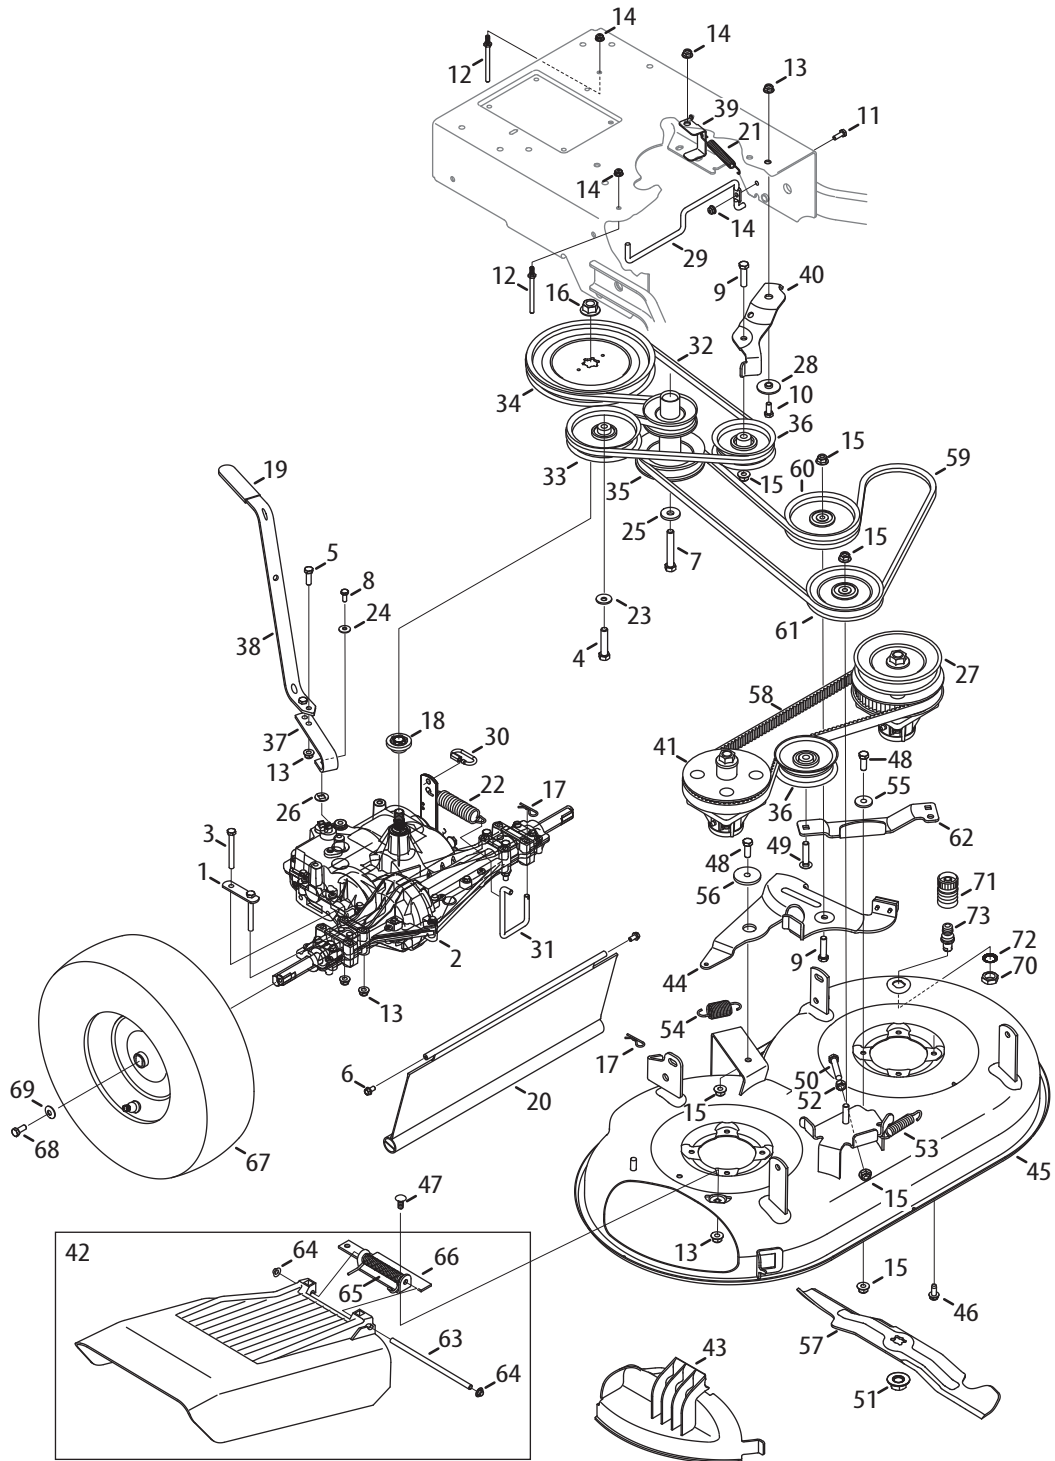

0637	Black	0685	Blue (Cub Cadet)
4021	Yellow (Cub Cadet)	0691	Black Jack (Cub Cadet Commercial)
0499	Beige (Cub Cadet)		

This page intentionally left blank.

Drive and Deck

Ref.	Part Number	Description
1	17840	Transaxle Mounting Bracket
2	918-04639	4 Speed Drive Assembly, Tecumseh
3	710-0176	Hex Head Cap Screw, 5/16-18 x 2.75
4	710-0347	Hex Head Cap Screw, 3/8-16 x 1.75
5	710-0376	Hex Head Cap Screw, 5/16-18 x 1.00
6	710-04187	Screw, 1/4-15 x 0.50
7	710-04377	Hex Head Cap Screw, 7/16-20 x 2.75
8	710-0513	Hex Head Cap Screw, 1/4-28 x .625
9	710-0520	Hex Head Cap Screw, 3/8-16 x 1.50
10	710-3008	Hex Head Cap Screw, 5/16-18 x .75
11	710-3015	Hex Head Cap Screw, 1/4-20 x .75
12	911-1000	Belt Keeper, .25 DIA X 3.0
13	712-04063	Flangelock Nut, 5/16-18
14	712-04064	Flangelock Nut, 1/4-20
15	712-04065	Flangelock Nut, 3/8-16
16	712-0700	Flange Nut, 9/16-18
17	914-0145	Click Pin, .092 x 1.64 LG
18	718-04407	Spline Pulley Hub, 5/8
19	720-0142	Grip, Black
20	731-05766	Trailshield, 8.35 x 19.17
21	732-04409	Extension Spring, Wheel Drive
22	732-04443A	Extension Spring, Brake
23	736-0105	Washer, Spring, .401 x .870 x .063
24	736-0270	Washer, Bell, .265 x .75 x .062
25	736-0322	Washer, Flat, .450 x 1.250 x .164
26	736-04256	Washer, Flat, .39 x .87 x .06
27	918-04438B	Drive Spindle Assembly
28	738-04166	Spacer, Shoulder, .5000 x .1475
29	747-04635A	Belt Keeper Rod
30	747-04673	Coupling Link, .188
31	747-04678A	Brake Spring Mounting Rod
32	954-04145A	V Belt. 4L 64.2
33	756-04129B	Idler Pulley, 4.25 DIA
34	756-04258	Flat Sheave, DIA 7.75
35	756-04260	Engine Pulley, 3.20 x 4.35 DIA
36	756-04280	Idler Pulley, 3.50 DIA
37	787-01469B	Lower Shaft Lever