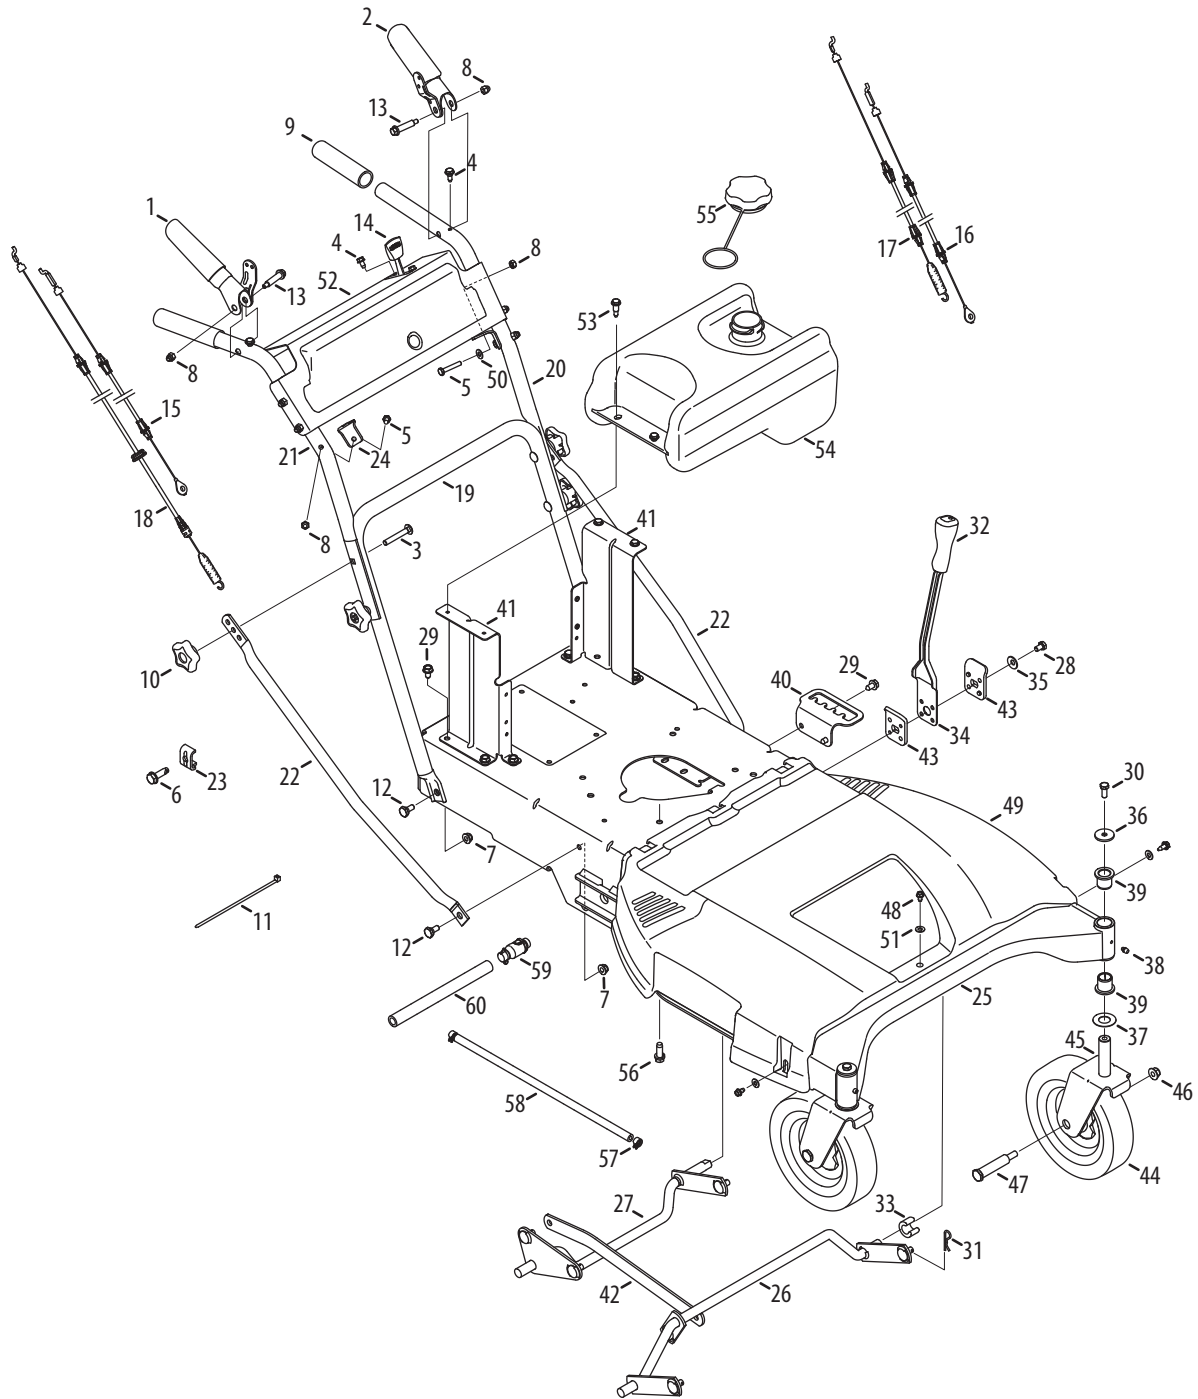

CC 760 Dash

Ref.	Part Number	Description
1	687-02426	RH Lever Assembly Bracket
2	687-02427	LH Lever Assembly Bracket
3	710-0572	Screw, Carriage, 5/16-18 x 2.25
4	710-0599	Screw, 1/4-20 x 0.500
5	710-0606	Hex Screw, 1/4-20 x 1.50
6	710-1237	Screw, #10-32 x 0.625
7	712-04063	Nut, Flangelock, 5/16-18
8	912-0442	Lock Nut Cap, 1/4-20
9	720-0274	Grip, 1.0 ID x 5.0 LG
10	720-04072A	Star Knob, 5/16-18
11	725-0157	Cable Tie, 3/16 x .05 x 7.4
12	938-0140	Screw, Shoulder, .435 x .178-5/16 x .56
13	938-1226	Screw, Shoulder, .375 x 1.355 x 1/4-20
14	946-04604	Throttle/Choke Cable, 38.0 x 1.1 EXT
15	946-04606	RH Brake Cable, Tecumseh Trans.
16	946-04608	LH Brake Cable, Tecumseh Trans.
17	946-04609	Wheel Clutch Cable
18	946-04610	Deck Clutch Cable
19	749-04330	Lower Handle
20	749-04331	Upper LH Handle
21	749-04332	Upper RH Handle
22	749-04333	Adjustable Handle Brace
23	751B221535	Casing Clamp
24	787-01490A	RH Cable Mount Bracket
—	787-01491A	LH Cable Mount Bracket
25	687-02255B	Frame Assembly, Tecumseh
26	687-02265	Front Deck Lift Assembly
27	687-02419	Rear Deck Lift Assembly
28	710-04312	Hex Screw, 5/16-18 x .50
29	710-0604A	Screw, 5/16-18 x 0.625
30	710-0627	Hex Screw, 5/16-24 x .750

Ref.	Part Number	Description
31	914-0145	Click Pin, .092 x 1.64 LG
32	720-0311	Grip Handle, 1/2
33	731-05791	Plastic Spacer, .63 ID x .75 LG
34	732-04418A	Deck Height Lever
35	736-0242	Washer, Bell, .340 x .872 x .060
36	736-0343	Washer, Flat, .330 x 1.25 x .120
37	936-0351	Washer, Flat, .760 ID x 1.50 OD
38	937-3000	Drive Lube Fitting, 3/16
39	741-0660A	Flange Bearing, .760 x .941 x 1.0
40	787-01496	Height Adjustment Bracket
41	787-01507	Fuel Tank Mount Bracket
42	787-01510	Link Pivot Bracket
43	787-01521	Lever Pivot Bracket
44	734-04263	Caster, Wheel, 8 x 1.75
—	941-0706	Bearing, Flange w/ftg
45	687-02263	Wheel Caster Bracket
46	712-04065	Nut, Flangelock, 3/8-16
47	738-04216A	Bolt, Shoulder, .625 x 2.515 x 3/8-16
48	710-0896	Screw, 1/4-14 x 0.625
49	931-05684	Belt Cover
50	736-0270	Washer, Bell, .265 x .75 x .062
51	936-0463	Washer, Flat, .25 x .630 x .0515
52	787-01540	Handle Panel
53	938-1225	Screw, Shoulder, .3175 x .188, 1/4-20
54	951-10480	Fuel Tank
55	951-10514	Fuel Cap
56	710-1315	Screw, 3/8-16 x 1.250
57	726-0205	Hose Clamp, .490 DIA.
58	751-10349	Fuel Hose, Low Permeation, 1/4
59	951-10517A	Oil Drain
60	751-3141-14	Extension Hose