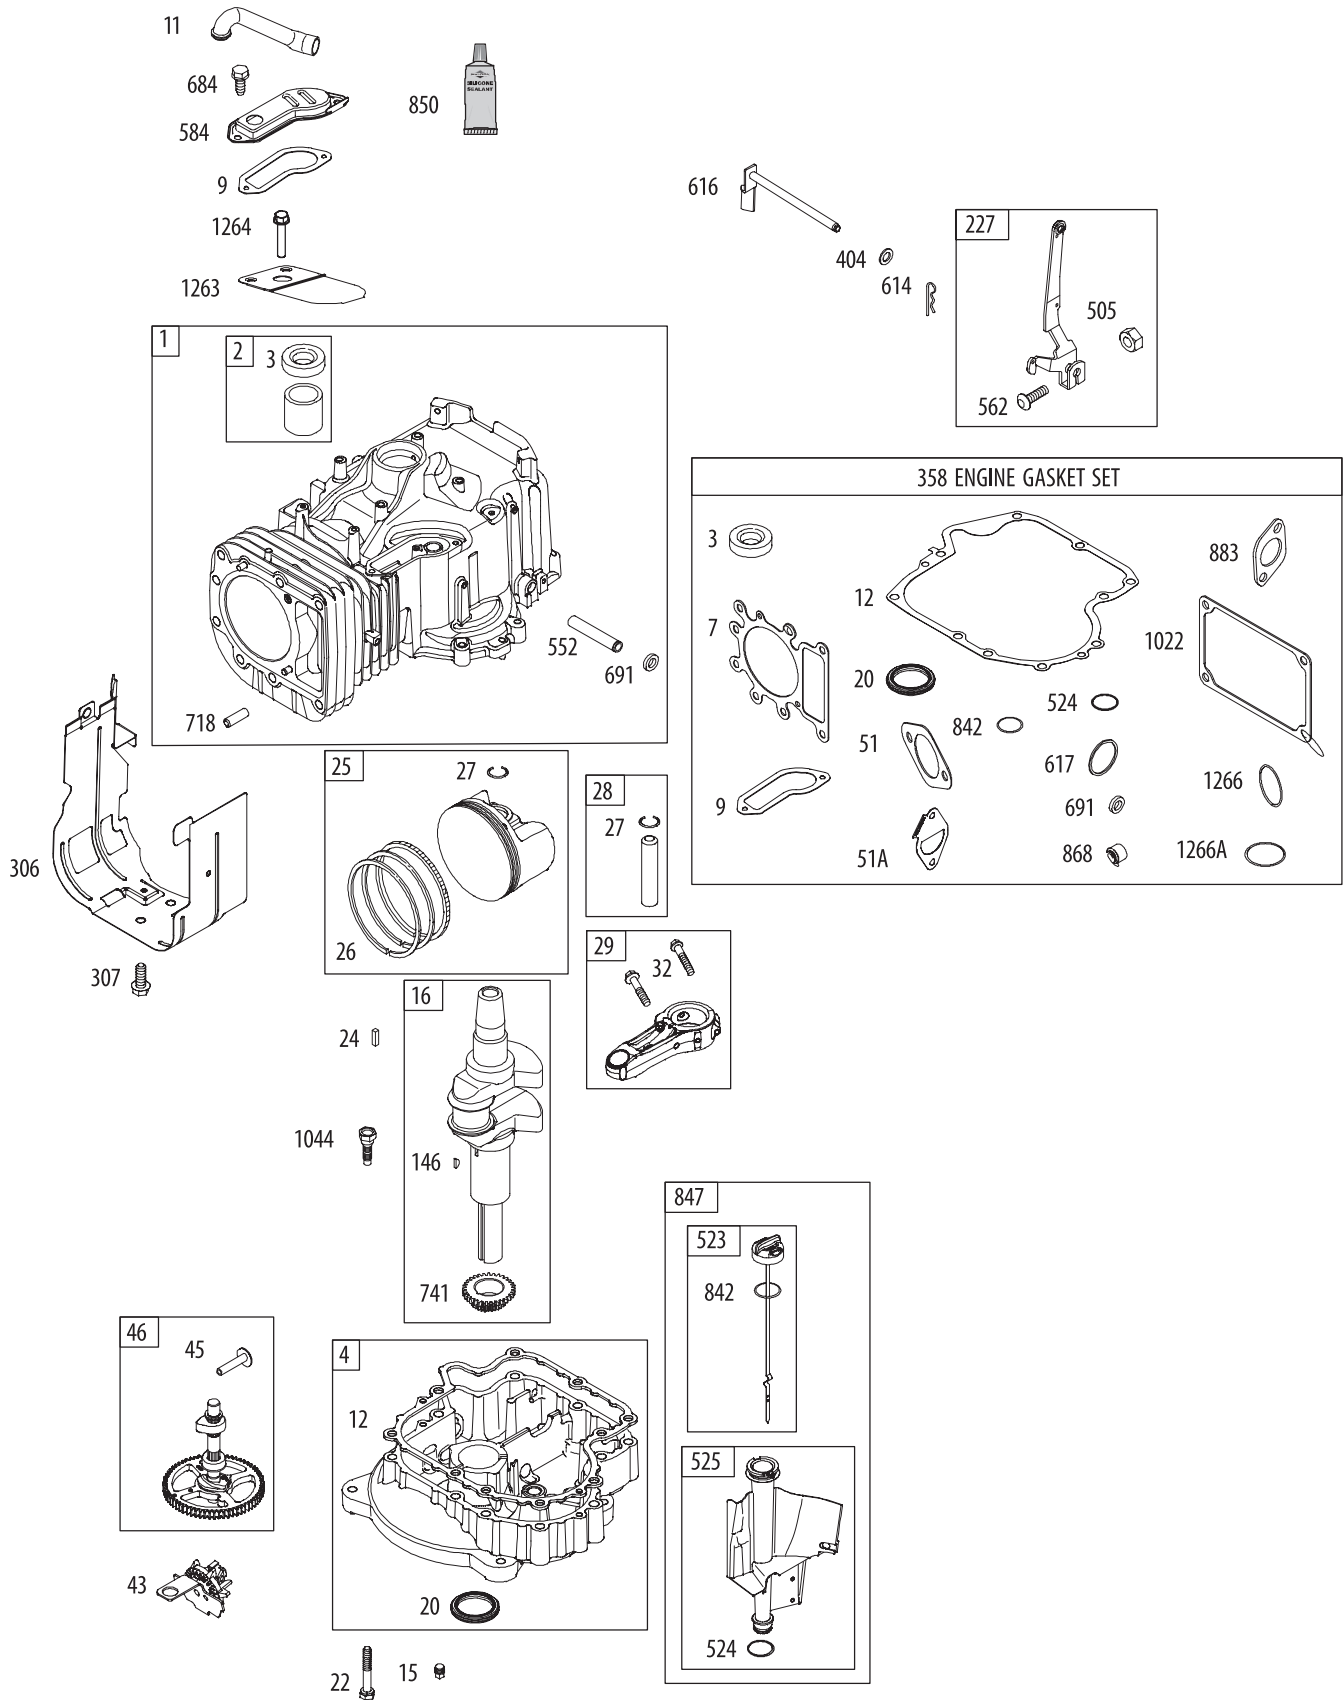

Tecumseh Transmission

Ref. No.	Part No.	Description
1	TC-772147	Transaxle Cover
2	TC-780086A	Needle Bearing (1/2" long)
3	TC-770128A	Transaxle Case
4	TC-776395	Countershaft
5	TC-776409	Output Shaft
6	TC-778364	Spur Gear (38T-PM/SER)
6A	TC-778369	Spur Gear (15T-PM/SER)
7	TC-778330	Spur Gear (11T-PM/SER)
8	TC-792180A	Shift Key Set (Qty. 2)
9	TC-784352	Shift Collar
10	TC-784378	Shift Rod & Fork Assembly
11	TC-778334	Bevel Gear (30T-PM)
12	TC-778309	Input Bevel Pinion (13T-PM)
13	TC-778368	Bevel Gear 13T (Incl. ref. 13 & 14)
14	TC-778368	Bevel Gear 13T (Incl. ref. 13 & 14)
15	TC-778370	Ring Gear (43T)
17	TC-786188	Drive Pin
18	TC-786102	Spacer (1.130" x .695")
20	TC-792077A	Ball (Stainless Steel 5/16" dia.)
21	TC-792211	Screw, 3/8-16 x 3/8"
22	TC-792079	Spring
25	TC-792073A	Screw, 1/4-20 x 1-1/4"
25A	TC-792177	Screw, 1/4-20 x 1-3/8"
26	TC-792125	Retaining Ring-package of 2
27	TC-792035	Retaining Ring
28	TC-788040	Retaining Ring
29	TC-780072	Washer .627" ID .031"
29A	TC-780160	Thrust Washer (.563" ID x .031")
29B	TC-780051	Thrust Washer (.762" ID X .031")
30	TC-780108	Shift Washer (Cupped)
31	TC-780001	Washer .750" ID .56"
31A	TC-780195	Washer .750" ID .062
32	TC-788083	Oil Seal 5/8"
32A	TC-792001	O Ring (.823" OD)
34	TC-780194	Bushing (.563")
35	TC-780193	Flanged Bushing (.625" ID)
35A	TC-780197	Flanged Bushing (.751" ID)

Ref. No.	Part No.	Description
36	TC-790075	Brake Disk
37	TC-790007	Brake Pad Plate
38	TC-799021A	Brake Pad (pkg. of 2)
39	TC-786026	Dowel Pin .3125" x .750"
40	TC-792076A	Washer .312" ID .059"
41	TC-790104	Brake Lever
42	TC-792177	Screw 1/4-20 x 1-3/8"
43	TC-792075	Lock Nut 5/16-24
44	TC-790025	Brake Pad Holder
46	TC-786086	Bracket
47	TC-775146	Axle (10.719" long) (Incl. 26)
48	TC-775147	Axle (15.312" long) (Incl. 26)
49	TC-778338	Spur Gear (27T-PM/IC)
50	TC-778342	Spur Gear (22T-PM/IC)
51	TC-778313	Spur Gear (19T-PM/IC)
52	TC-778350	Spur Gear (16T-PM/IC)
56	TC-778337	Spur Gear (13T-PM/SER)
57	TC-778341	Spur Gear (18T-PM/SER)
58	TC-778351	Spur Gear (21T-PM/SER)
59	TC-778349	Spur Gear (24T-PM/SER)
63	TC-786071	Countershaft Spacer 1-1/8" x 3/8"
64	TC-786072	Brake Shaft Spacer 1-3/8" x 3/8"
65	TC-780189	Washer .563" ID .062
66	TC-776472	Input Shaft
67	TC-776396	Brake Shaft
69	TC-792170	Retaining Ring (.75" x .042")
70	TC-786187	Spacer (.890")
71B	TC-788092	O-Ring
76	TC-780090	Flat Washer (1.128" ID x .058")
77	TC-788078A	Retaining Ring (1.125" x .050")
79	TC-792144	Spring
82	TC-778333	Bevel (30T) & Spur Gear
83	TC-778338	Spur Gear (27T-PM/IC)
85	TC-792154	Oil Fill Plug
87	TC-788089A	Oil Seal 9/16" ID
157	TC-788088A	Oil Seal 3/4" ID

Briggs & Stratton Engine Model 215807