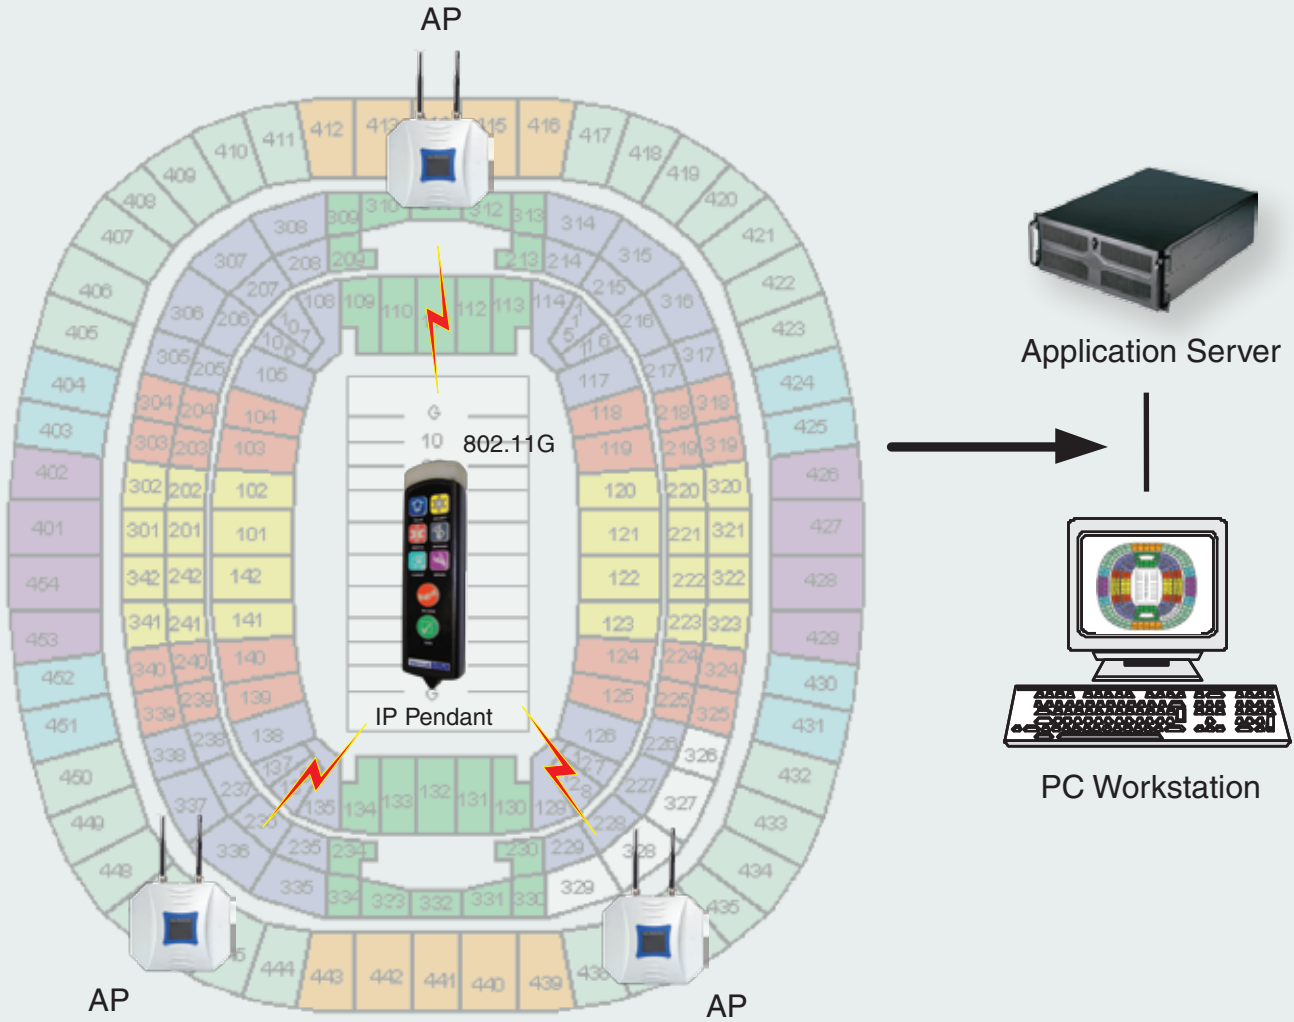

Wireless IP Pendant

IP Pendant used in a sports venue by the ushers to signal problems.