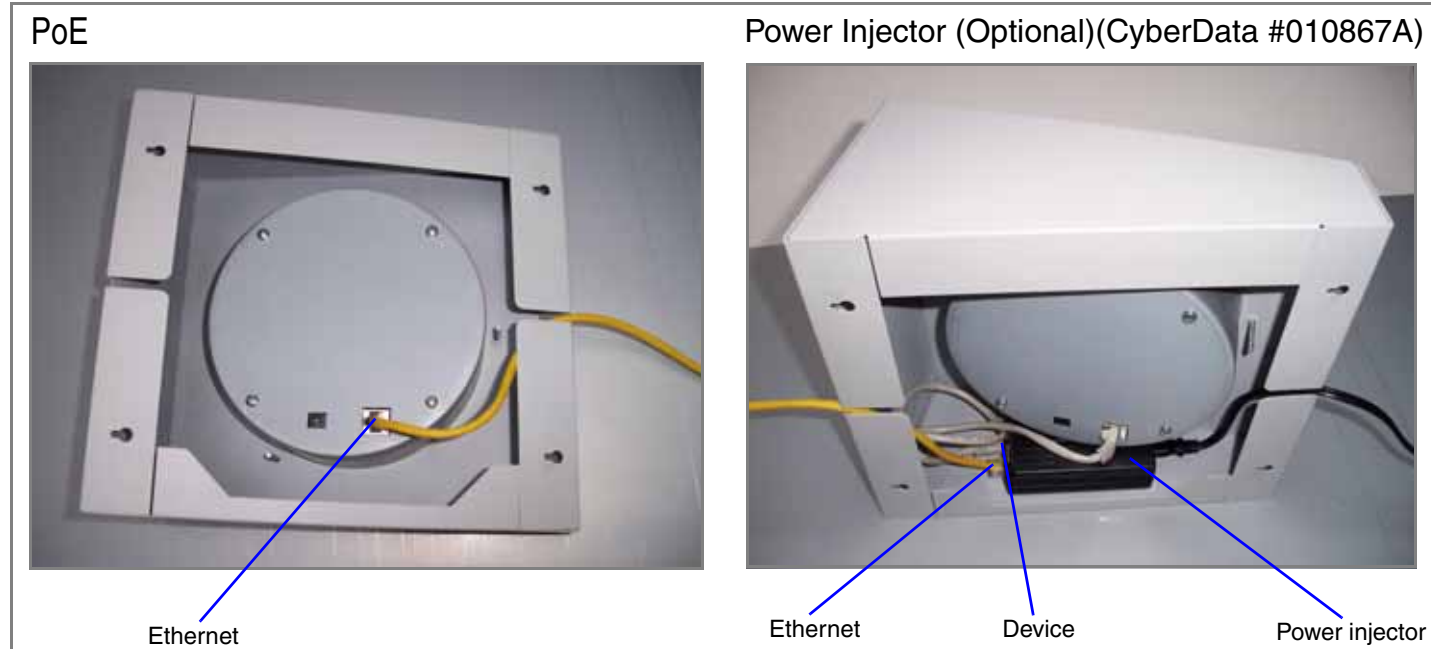

Connecting Power to the Speaker