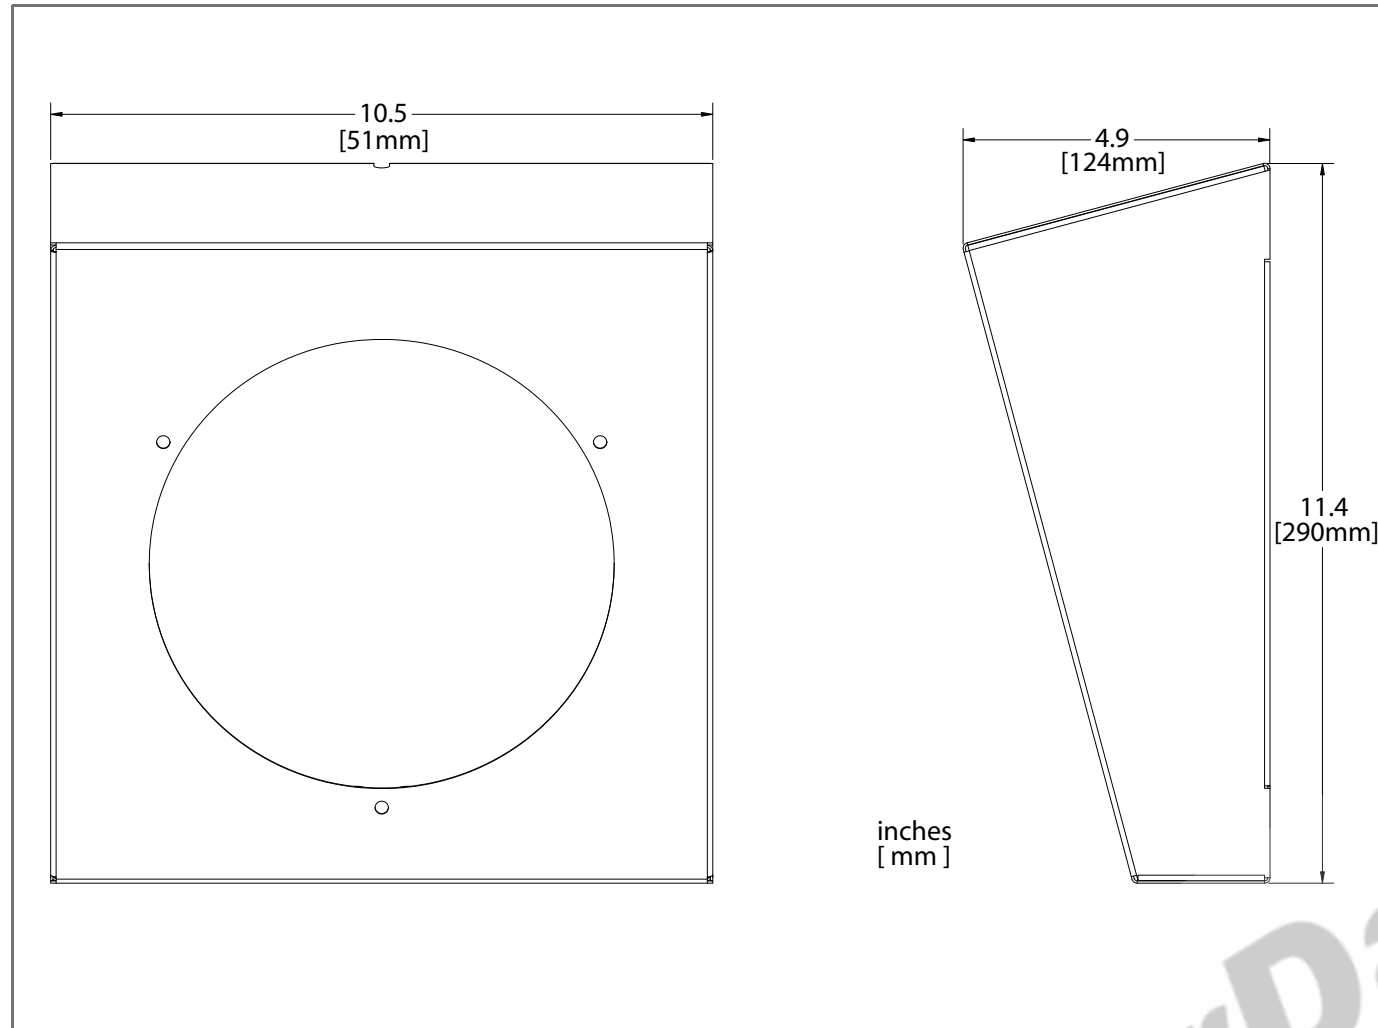

Overall Dimensions