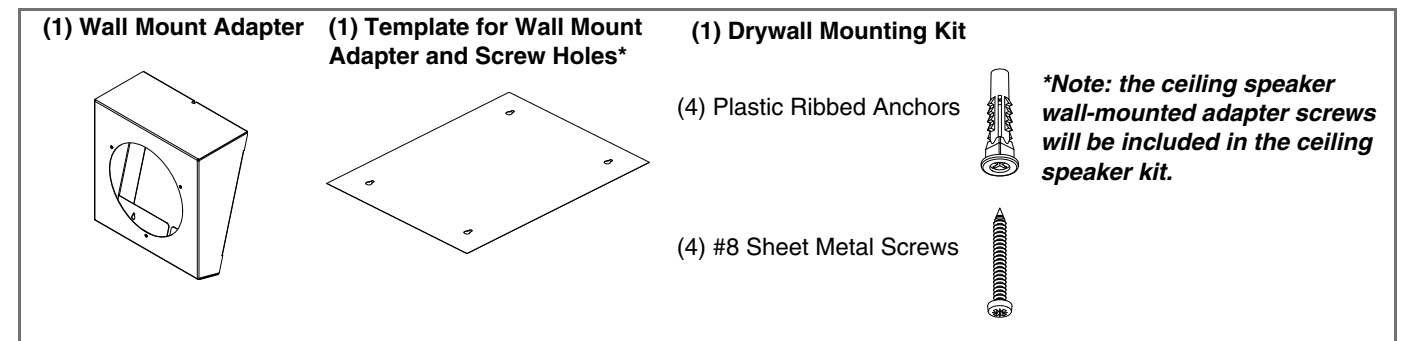

Wall Mount Adapter Parts