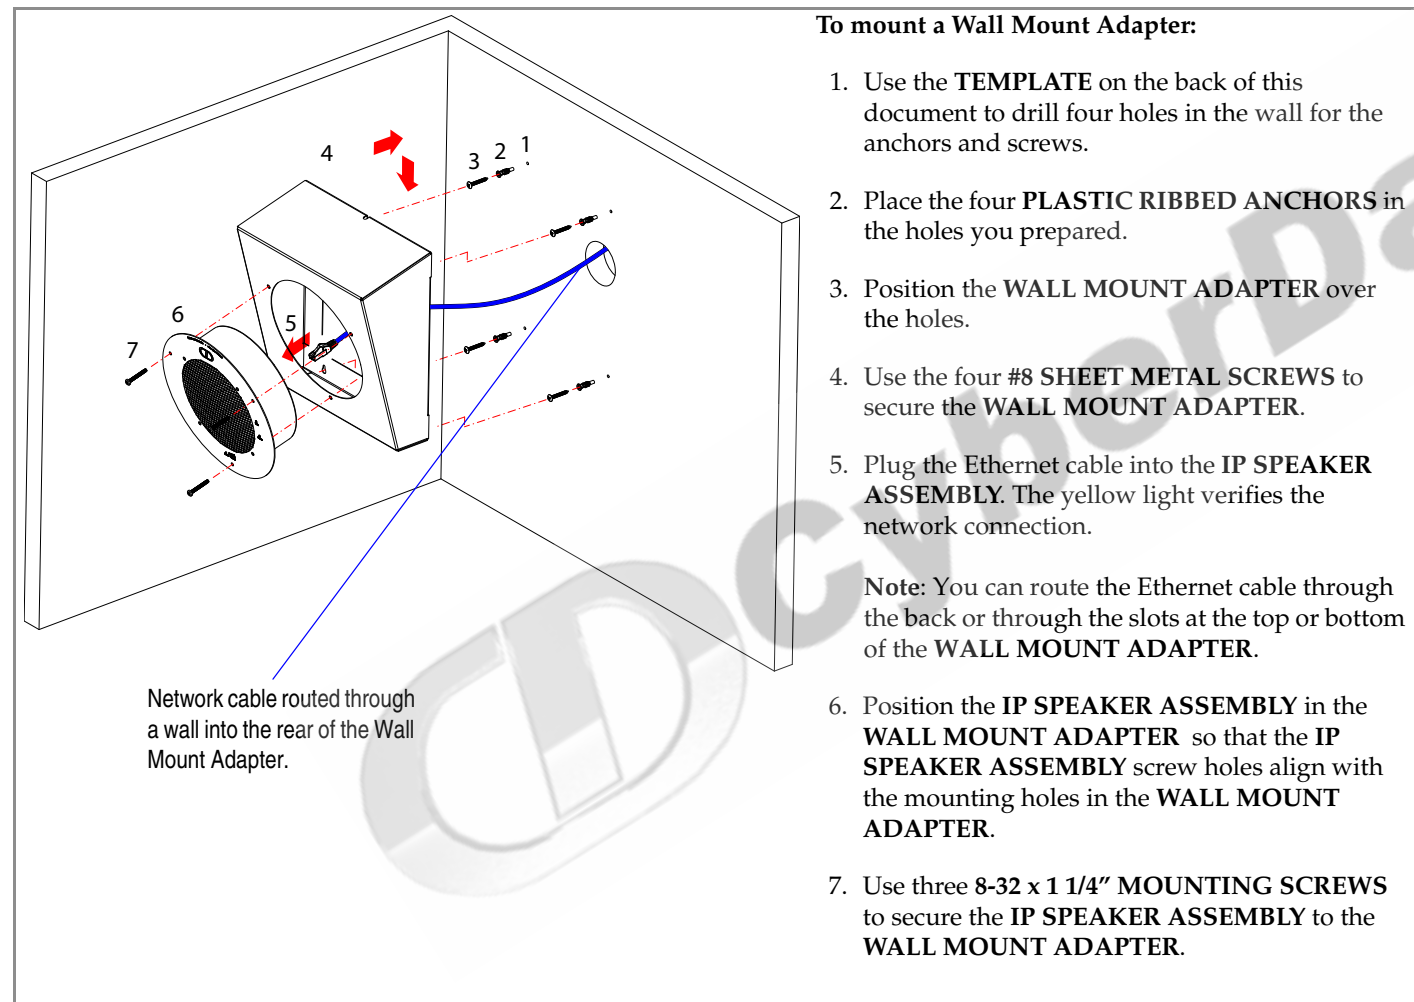

Installation Quick Reference

Wall Mount Adaptor for Indoor Paging Speakers

SiP Compliant

010882

The Wall Mount Adaptor for Indoor Paging Speakers is an adapter that is built for a CyberData Ceiling speaker.

Wall Mount Adapter Parts

Connecting Power to the Speaker

Mounting the Speaker

10" [254mm]

7" [178mm]
4 x 0.1875" [4.8mm] Hole for Mounting

Free Manuals Download Website

<http://myh66.com>

<http://usermanuals.us>