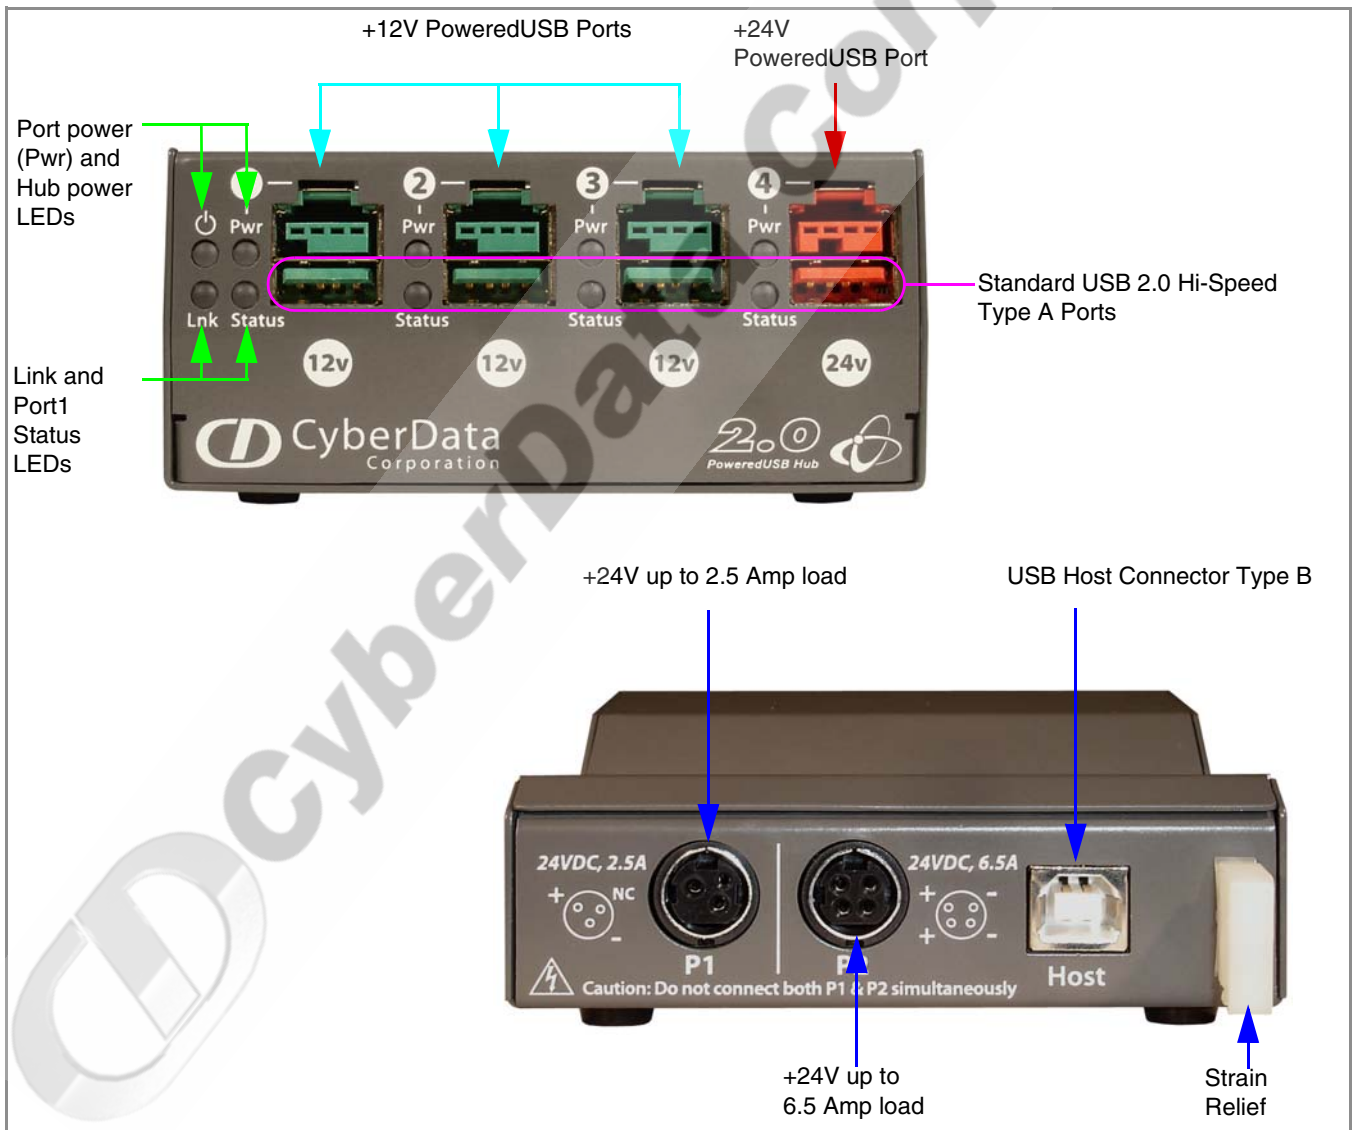

### Product components list

- (1) CyberData 4-Port PoweredUSB 2.0 Hub
- (1) Accessory Kit:
  - (1) Short USB 2.0 Hi-Speed host cable
  - (1) Host USB cable strain relief clamp
  - (1) Hub External Power supply
  - (1) *Quick Reference for the PoweredUSB 2.0 Hub with External Power Supply and Dell Integrator Kit*

Figure 1: USB Host "B" connector and cable strain relief

Figure 2: Component identification: external front and back views