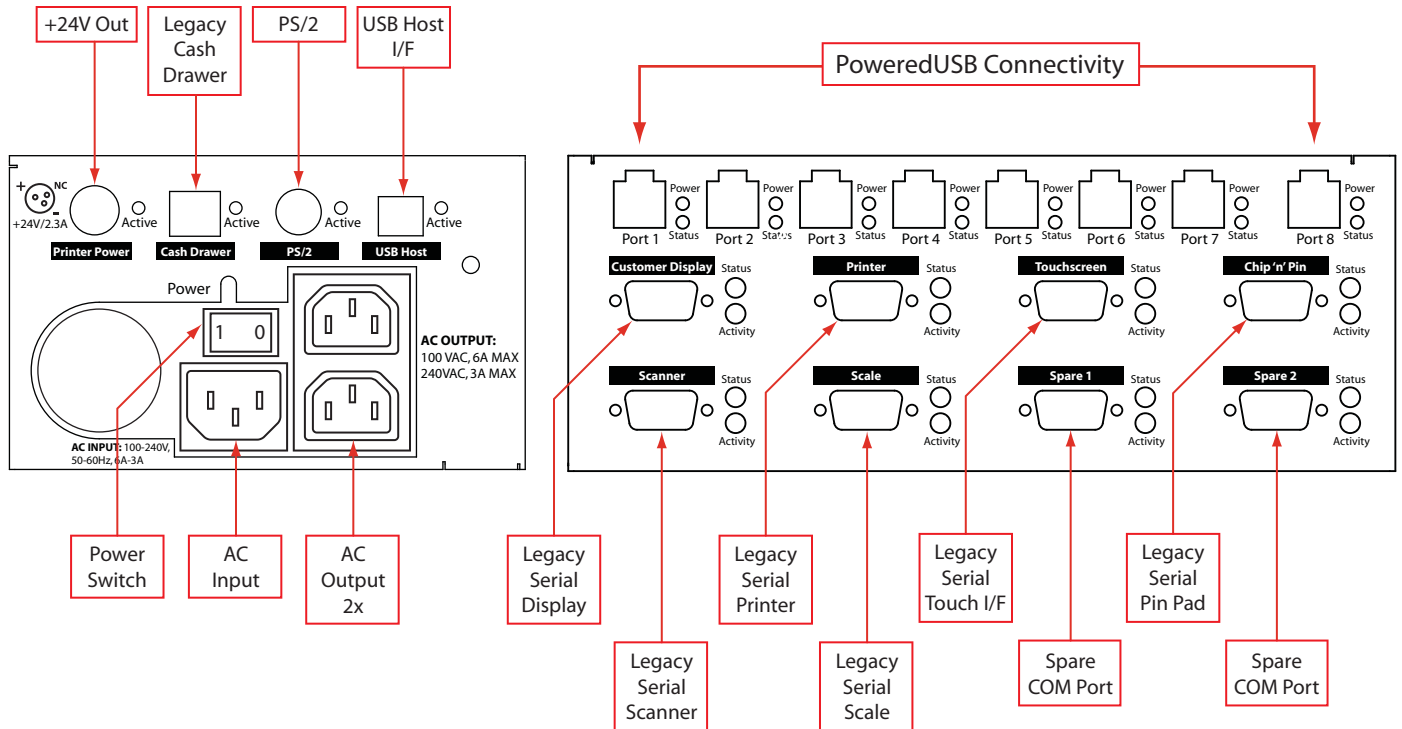

KS1000 Retail Hub

Typical Installation

License note:

The Powered-USB controller board contains specific technology covered by a patent held by IBM Corporation. CyberData has obtained a license from IBM that permits CyberData Corporation, among other things, to make or sell products that incorporate this technology. The license also permits these products to be resold by an entity after they have been initially sold by CyberData.