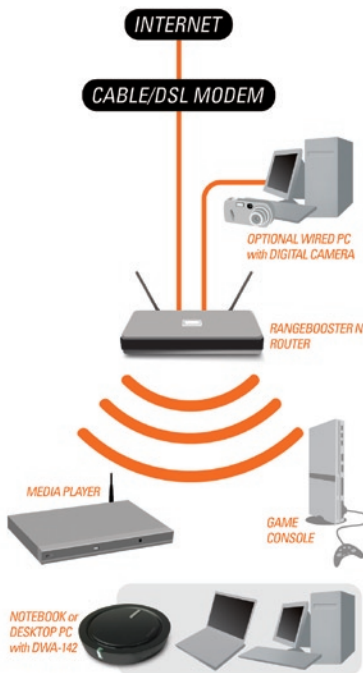

YOUR NETWORK SETUP

TECHNICAL SPECIFICATIONS

STANDARDS

- + IEEE 802.11n (draft)
- + IEEE 802.11g
- + IEEE 802.11b

INTERFACE

USB 2.0/1.1⁵

FREQUENCY RANGE

2.4GHz to 2.462GHz

SECURITY

- + Wired Equivalent Privacy (WEP)
- + Wi-Fi Protected Access (WPA & WPA2)

LEDs

- + Link
- + Activity

CERTIFICATIONS

- + FCC Class B
- + CE

OPERATING TEMPERATURE

32° - 104° F (0° - 40° C)

OPERATING HUMIDITY

10-90% Non-condensing

DIMENSIONS

- + Item (WxDxH): 3.8" x 3.8" x 0.8"
- + Packaging (WxDxH): 8.9" x 5.8" x 2.8"

WEIGHT

- + Item: 0.1 lbs
- + Packaging: 0.5 lbs

WARRANTY

1-Year Limited⁶

wireless family comparison

features	wireless g	rangebooster n	xtreme n
wireless performance	(	⊕	⊕⊕
recommended applications			
high-speed Internet access & file sharing	●	●	●
advanced wireless network security	●	●	●
easy network setup using a USB port		●	●
lag-free gaming		●	●
jitter-free internet phone calls (VoIP)		●	●
greater wireless coverage in larger homes & offices		●	●
steady audio streaming		●	●
high-definition video streaming		●	●
sustained wireless performance from farther distances		●	●

¹ Maximum wireless signal rate derived from IEEE Standard 802.11g and draft 802.11n specifications. Actual data throughput will vary. Network conditions and environmental factors, including volume of network traffic, building materials and construction, and network overhead, lower actual data throughput rate. Environmental factors will adversely affect wireless signal range. Wireless range and speed rates are D-Link RELATIVE performance measurements based on the wireless range and speed rates of a standard Wireless G product from D-Link. Maximum throughput based on D-Link's draft 802.11n devices.

² 1-Year Advanced 24/7 Technical Support available only in the USA. Extended premium support available.

³ 1-Year Limited Warranty available only in the USA and Canada.

⁴ Computer must adhere to Microsoft's recommended System Requirements.

⁵ Using a USB 1.1 port will affect device performance.

⁶ Latest software and documentation are available at <http://support.dlink.com>.

This product is based on IEEE draft 802.11n specifications and is not guaranteed to be forward compatible with future versions of IEEE 802.11n specifications. Compatibility with draft 802.11n devices from other manufacturers is not guaranteed. All references to speed and range, including the performance chart, are for comparison purposes only. Product specifications, size, and shape are subject to change without notice, and actual product appearance may differ from that depicted herein.

For Optimal Wireless Performance: Use with RangeBooster N Router (DIR-625)

1. Computer with:
2. + Windows XP SP2 or Windows 2000 SP4⁴
   - + CD-ROM Drive
   - + 20MB Hard Disk Space
   - + USB Port⁵
3. For Internet Access:
4. + Cable or DSL Modem
   - + Wireless Router
   - + Subscription with an Internet Service Provider (ISP)

- + RangeBooster N USB Adapter
- + CD-ROM⁶ with
  - Installation Wizard
  - Drivers
  - Product Documentation