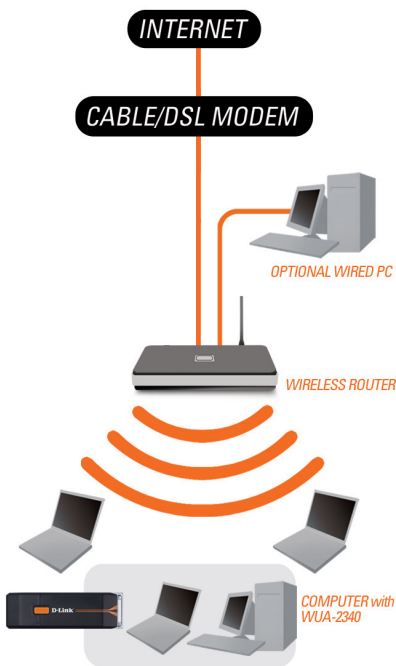

WHAT THIS PRODUCT DOES

Get a faster and more secure wireless connection by adding a D-Link RangeBooster G™ USB Adapter to your desktop or notebook computer. Use this faster connection to share your high-speed Internet connection while also getting secure access to shared files, music, and photos on your network.

PROTECT YOUR NETWORK

The D-Link RangeBooster G™ family of wireless adapters offers easy-to-use security features to protect your personal information as it is transferred over a high-speed RangeBooster G wireless network. Use the included D-Link Quick Setup Wizard to easily connect to any of the various wireless network security configurations used today.

YOUR NETWORK SETUP

TECHNICAL SPECIFICATIONS

STANDARDS

+ IEEE 802.11g + IEEE 802.11b

INTERFACE

USB 2.0/1.1

WIRELESS SIGNAL RATES² WITH AUTOMATIC FALLBACK

108, 54, 48, 36, 24, 18, 12, 11, 9, 6, 5.5, 2, & 1Mbps

FREQUENCY RANGE

2.4GHz to 2.462GHz

WIRELESS TRANSMIT POWER

15dBm ± 2dBm

MODULATION TECHNOLOGY

+ Orthogonal Frequency Division Multiplexing (OFDM)
+ Complementary Code Keying (CCK)

ANTENNA TYPE

Omni Directional

SECURITY

+ 64/128-bit WEP + Wi-Fi Protected Access (WPA)

LED

+ Link + Activity

CERTIFICATIONS

FCC

OPERATING TEMPERATURE

32°F to 131°F (0°C to 55°C)

OPERATING HUMIDITY

80% Maximum (Non-condensing)

DIMENSIONS

+ Item (WxDxH): 0.8" x 4.8" x 4.8"
+ Packaging (WxDxH): 6.8" x 9.5" x 1.5"

WEIGHT

+ Item: 0.3 lbs
+ Packaging: 0.9 lbs

WARRANTY

1-Year³

¹ Using a USB 1.1 port will affect device performance.

² Maximum wireless signal rate derived from IEEE Standard 802.11g specifications. Actual data throughput will vary. Network conditions and environmental factors, including volume of network traffic, building materials and construction, and network overhead, lower actual data throughput rate. Environmental factors will adversely affect wireless signal range.

³ 1-Year Warranty available only in the Canada and the USA

⁴ Computer must adhere to Microsoft's recommended System Requirements. Please contact Microsoft for details.

All references to speed are for comparison purposes only. Product specifications, size and shape are subject to change without notice, and actual product appearance may differ from that depicted herein.

MINIMUM SYSTEM REQUIREMENTS

- + Computer with:
  - Windows® XP SP2 or Windows 2000 SP4⁴
  - CD-ROM Drive
  - 20MB Hard Disk Space
  - USB 1.1 Port¹

PACKAGE CONTENTS

- + RangeBooster G USB Adapter
- + USB Extension Cradle
- + Quick Installation Guide
- + CD-ROM⁵ with Manual
  - Drivers
  - Product Documentation