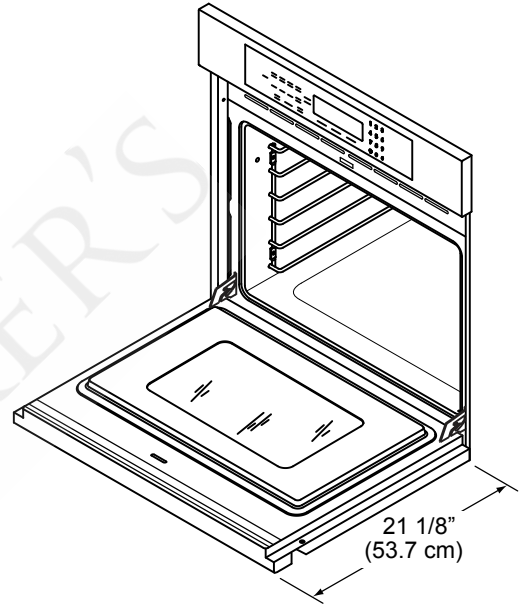

(A) Overall Width	(B) Chassis Width	(C) Overall Height	(D)* Chassis Height	(E) Control Panel Overlay
29 3/4" (75.6 cm)	28 3/8" (72.1 cm)	49 15/16" (126.8 cm)	49 1/16" (124.6 cm)	15/16" (2.4 cm)

\* To top of chassis notch behind control panel

(F) Utility Cutout Width	(G) Utility Cutout Height	(H) Utility Cutout Depth	(J) Control Panel Depth	(K) Notch Depth	(L) Chassis Depth	(M) Notch Height
5" (12.7 cm)	5 1/4" (13.3 cm)	6" (15.2 cm)	1" (2.5 cm)	1 5/8" (4.1 cm)	24" (61.0 cm)	1" (2.5 cm)

## PLANNING GUIDE

Cabinet/countertop tolerances: +1/16", -0, (+1.6 mm, -0) unless otherwise stated

**DOUBLE WALL OVEN - CUTOUT DIMENSIONS**

(N) Minimum Cabinet Width	(P) Minimum Cut Out Width	(R) Minimum Cutout Height
30" (76.2 cm)	28 1/2" (72.4 cm)	49 1/8" (124.8 cm)