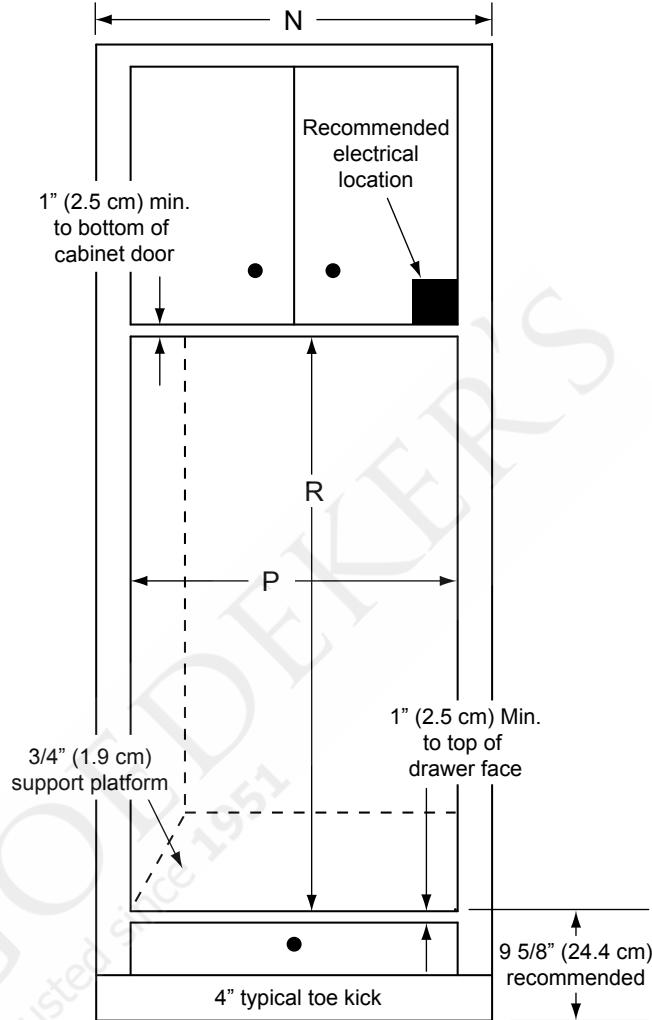

(A) Overall Width	(B) Chassis Width	(C) Overall Height	(D)* Chassis Height	(E) Control Panel Overlay
29 3/4" (75.6 cm)	28 3/8" (72.1 cm)	49 15/16" (126.8 cm)	49 1/16" (124.6 cm)	15/16" (2.4 cm)

\* To top of chassis notch behind control panel

(F) Utility Cutout Width	(G) Utility Cutout Height	(H) Utility Cutout Depth	(J) Control Panel Depth	(K) Notch Depth	(L) Chassis Depth	(M) Notch Height
5" (12.7 cm)	5 1/4" (13.3 cm)	6" (15.2 cm)	1" (2.5 cm)	1 5/8" (4.1 cm)	24" (61.0 cm)	1" (2.5 cm)

ELECTRICAL SPECIFICATIONS	
Dedicated Circuit Requirements	Total Connected Load
240 Vac 60 Hz., 4-wire,** 40 Amp.	7.8 kW (33 Amp.)

\*\* Two 120 Vac hot (L1 and L2), one neutral, one ground.

The above specifications are for reference only. See the appliance data plate for exact specifications.

## PLANNING GUIDE

Cabinet/countertop tolerances: +1/16", -0, (+1.6 mm, -0) unless otherwise stated

**DOUBLE WALL OVEN - CUTOUT DIMENSIONS**

(N) Minimum Cabinet Width	(P) Minimum Cut Out Width	(R) Minimum Cutout Height
30" (76.2 cm)	28 1/2" (72.4 cm)	49 1/8" (124.8 cm)