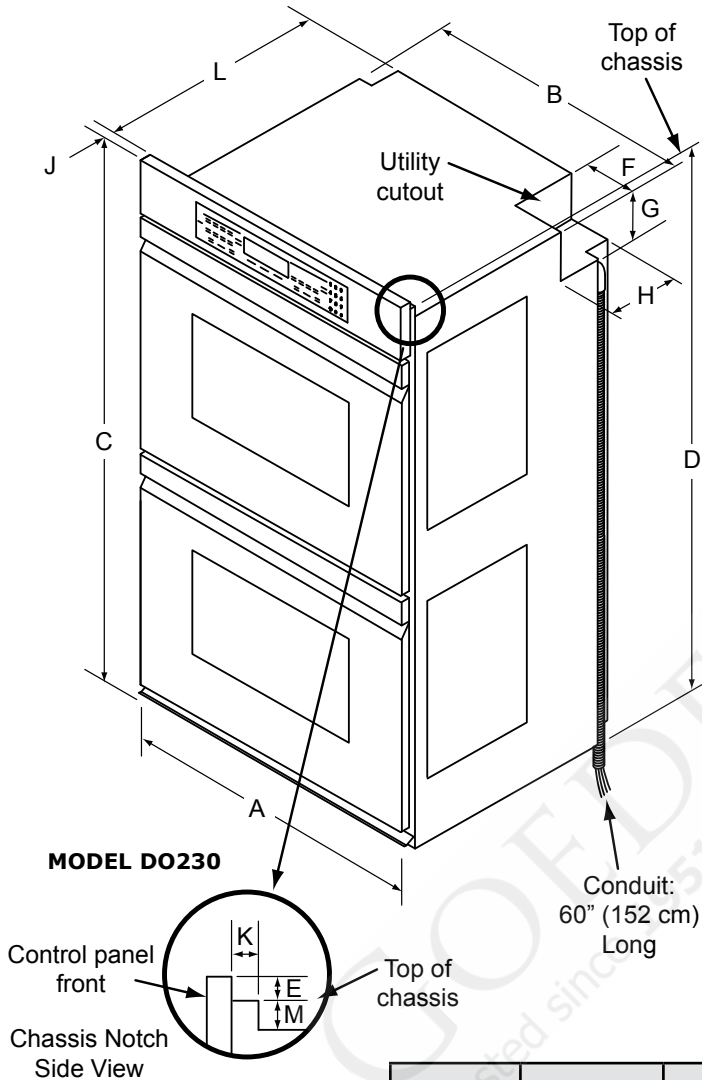

DO

Double, Distinctive Wall Oven

PLANNING GUIDE

Product tolerances: $\pm 1/16"$ (± 1.6 mm) unless otherwise stated

⚠ WARNING

- Observe all governing codes and ordinances during planning and installation. Contact your local building department for further information.
- This appliance must be installed in accordance with the accompanying installation instructions.

(A) Overall Width	(B) Chassis Width	(C) Overall Height	(D)* Chassis Height	(E) Control Panel Overlay
29 3/4" (75.6 cm)	28 3/8" (72.1 cm)	49 15/16" (126.8 cm)	49 1/16" (124.6 cm)	15/16" (2.4 cm)

* To top of chassis notch behind control panel

(F) Utility Cutout Width	(G) Utility Cutout Height	(H) Utility Cutout Depth	(J) Control Panel Depth	(K) Notch Depth	(L) Chassis Depth	(M) Notch Height
5" (12.7 cm)	5 1/4" (13.3 cm)	6" (15.2 cm)	1" (2.5 cm)	1 5/8" (4.1 cm)	24" (61.0 cm)	1" (2.5 cm)

ELECTRICAL SPECIFICATIONS	
Dedicated Circuit Requirements	Total Connected Load
240 Vac 60 Hz., 4-wire,** 40 Amp.	7.8 kW (33 Amp.)

** Two 120 Vac hot (L1 and L2), one neutral, one ground.

The above specifications are for reference only. See the appliance data plate for exact specifications.