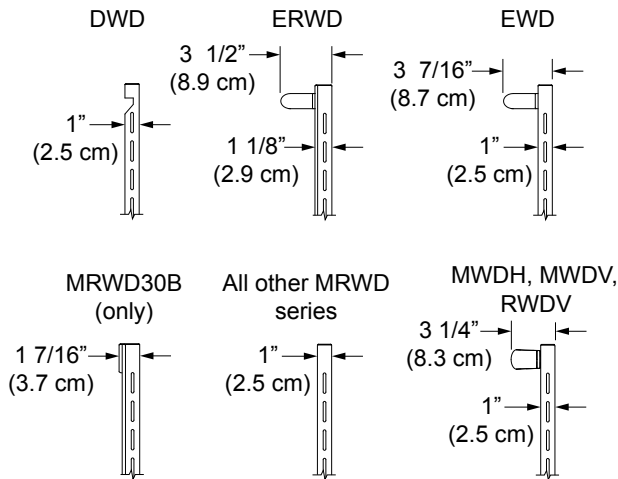

HANDLE DIMENSIONS - SIDE VIEW

DRAWER FACE DIMENSIONS (MWD SERIES SHOWN)

OVERALL DIMENSIONS - TOP VIEW (EWD SERIES SHOWN)

CHASSIS DIMENSIONS

Model	(A) Drawer Face Width	(B) Chassis Face Width	(C) Chassis Width
DWD30	30" (76.2 cm)	29 5/8" (75.2 cm)	28 1/4" (71.8 cm)
ERWD27	27" (68.6 cm)	26 5/8" (67.6 cm)	25 1/4" (64.1 cm)
ERWD30	30" (76.2 cm)	29 5/8" (75.2 cm)	28 1/4" (71.8 cm)
EWD24	24" (61.0 cm)	23 5/8" (60.0 cm)	22 1/4" (56.5 cm)
EWD27	27" (68.6 cm)	26 5/8" (67.6 cm)	25 1/4" (64.1 cm)
EWD30	30" (76.2 cm)	29 5/8" (75.2 cm)	28 1/4" (71.8 cm)
EWD36	36" (91.4 cm)	35 5/8" (90.5 cm)	34 1/4" (87.0 cm)
MRWD27	26 3/4" (67.9 cm)	26 5/8" (67.6 cm)	25 1/4" (64.1 cm)
MRWD30	29 3/4" (75.6 cm)	29 5/8" (75.2 cm)	28 1/4" (71.8 cm)
MWDH27	27" (68.6 cm)	26 5/8" (67.6 cm)	25 1/4" (64.1 cm)
MWDH30	30" (76.2 cm)	29 5/8" (75.2 cm)	28 1/4" (71.8 cm)
MWDV27	27" (68.6 cm)	26 5/8" (67.6 cm)	25 1/4" (64.1 cm)
MWDV30	30" (76.2 cm)	29 5/8" (75.2 cm)	28 1/4" (71.8 cm)
RWDV30	30" (76.2 cm)	29 5/8" (75.2 cm)	28 1/4" (71.8 cm)

**DRAWER FACE DIMENSIONS
(IWD/OWD SERIES SHOWN)**

**CHASSIS DIMENSIONS
(IWD/OWD SHOWN)**

Model	(A) Dimension Drawer Face Width	(B) Dimension Chassis Width	(C) Dimension Chassis Face Width	(D) Dimension Drawer Face Height	(E) Dimension Chassis Depth	(F) Dimension Drawer Depth	(G) Dimension Chassis Height
IWD24	22 5/16" (56.7 cm)	22 1/4" (56.5 cm)	22 3/8" (56.8 cm)	8 15/16" (22.7 cm)	23 3/8" (59.4 cm)	23 13/16" (60.5 cm)	9 1/16" (23.0 cm)
IWD27	25 5/16" (64.3 cm)	25 1/4" (64.1 cm)	25 3/8" (64.5 cm)				
IWD30	28 5/16" (71.9 cm)	28 1/4" (71.8 cm)	28 3/8" (72.1 cm)				
OWD24	22 1/2" (57.1 cm)	22 1/2" (57.1 cm)	22 1/2" (57.1 cm)	11 7/8" (30.2 cm)	20" (50.8 cm)	18" (45.7 cm)	11 7/8" (30.2 cm)