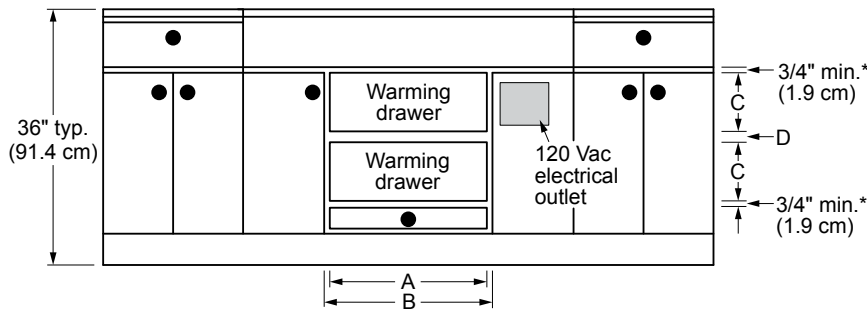

**DRAWER FACE DIMENSIONS
(IWD/OWD SERIES SHOWN)**

**CHASSIS DIMENSIONS
(IWD/OWD SHOWN)**

Model	(A) Dimension Drawer Face Width	(B) Dimension Chassis Width	(C) Dimension Chassis Face Width	(D) Dimension Drawer Face Height	(E) Dimension Chassis Depth	(F) Dimension Drawer Depth	(G) Dimension Chassis Height
IWD24	22 5/16" (56.7 cm)	22 1/4" (56.5 cm)	22 3/8" (56.8 cm)	8 15/16" (22.7 cm)	23 3/8" (59.4 cm)	23 13/16" (60.5 cm)	9 1/16" (23.0 cm)
IWD27	25 5/16" (64.3 cm)	25 1/4" (64.1 cm)	25 3/8" (64.5 cm)				
IWD30	28 5/16" (71.9 cm)	28 1/4" (71.8 cm)	28 3/8" (72.1 cm)				
OWD24	22 1/2" (57.1 cm)	22 1/2" (57.1 cm)	22 1/2" (57.1 cm)	11 7/8" (30.2 cm)	20" (50.8 cm)	18" (45.7 cm)	11 7/8" (30.2 cm)

DWD, ERWD, EWD, IWD, MRWD, MWDH, MWDV, OWD, RWDV

Document # PG02-002

Revised 01/18/12 Page 3/3

24", 27", 30", 36" Wide Warming Drawers

PLANNING GUIDE

Cabinet/countertop tolerances: +1/16" (+1.6 mm), -0 unless otherwise stated