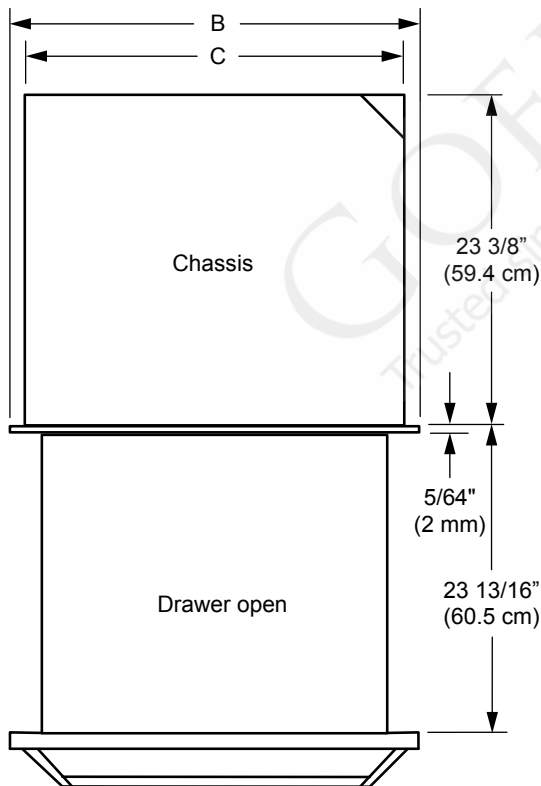

HANDLE DIMENSIONS - SIDE VIEW

DRAWER FACE DIMENSIONS (MWD SERIES SHOWN)

OVERALL DIMENSIONS - TOP VIEW (EWD SERIES SHOWN)

CHASSIS DIMENSIONS

Model	(A) Drawer Face Width	(B) Chassis Face Width	(C) Chassis Width
DWD30	30" (76.2 cm)	29 5/8" (75.2 cm)	28 1/4" (71.8 cm)
ERWD27	27" (68.6 cm)	26 5/8" (67.6 cm)	25 1/4" (64.1 cm)
ERWD30	30" (76.2 cm)	29 5/8" (75.2 cm)	28 1/4" (71.8 cm)
EWD24	24" (61.0 cm)	23 5/8" (60.0 cm)	22 1/4" (56.5 cm)
EWD27	27" (68.6 cm)	26 5/8" (67.6 cm)	25 1/4" (64.1 cm)
EWD30	30" (76.2 cm)	29 5/8" (75.2 cm)	28 1/4" (71.8 cm)
EWD36	36" (91.4 cm)	35 5/8" (90.5 cm)	34 1/4" (87.0 cm)
MRWD27	26 3/4" (67.9 cm)	26 5/8" (67.6 cm)	25 1/4" (64.1 cm)
MRWD30	29 3/4" (75.6 cm)	29 5/8" (75.2 cm)	28 1/4" (71.8 cm)
MWDH27	27" (68.6 cm)	26 5/8" (67.6 cm)	25 1/4" (64.1 cm)
MWDH30	30" (76.2 cm)	29 5/8" (75.2 cm)	28 1/4" (71.8 cm)
MWDV27	27" (68.6 cm)	26 5/8" (67.6 cm)	25 1/4" (64.1 cm)
MWDV30	30" (76.2 cm)	29 5/8" (75.2 cm)	28 1/4" (71.8 cm)
RWDV30	30" (76.2 cm)	29 5/8" (75.2 cm)	28 1/4" (71.8 cm)

WARMING DRAWER OVERALL DIMENSIONS

DWD, ERWD, EWD, IWD, MRWD, MWDH, MWDV, OWD, RWDV

Document # PG02-002

Revised 01/18/12 Page 2/3

24", 27", 30", 36" Wide Warming Drawers

PLANNING GUIDE

Product tolerances: $\pm 1/16"$ (± 1.6 mm) unless otherwise stated

**DRAWER FACE DIMENSIONS
(IWD/OWD SERIES SHOWN)**

**CHASSIS DIMENSIONS
(IWD/OWD SHOWN)**

Model	(A) Dimension Drawer Face Width	(B) Dimension Chassis Width	(C) Dimension Chassis Face Width	(D) Dimension Drawer Face Height	(E) Dimension Chassis Depth	(F) Dimension Drawer Depth	(G) Dimension Chassis Height
IWD24	22 5/16" (56.7 cm)	22 1/4" (56.5 cm)	22 3/8" (56.8 cm)	8 15/16" (22.7 cm)	23 3/8" (59.4 cm)	23 13/16" (60.5 cm)	9 1/16" (23.0 cm)
IWD27	25 5/16" (64.3 cm)	25 1/4" (64.1 cm)	25 3/8" (64.5 cm)				
IWD30	28 5/16" (71.9 cm)	28 1/4" (71.8 cm)	28 3/8" (72.1 cm)				
OWD24	22 1/2" (57.1 cm)	22 1/2" (57.1 cm)	22 1/2" (57.1 cm)	11 7/8" (30.2 cm)	20" (50.8 cm)	18" (45.7 cm)	11 7/8" (30.2 cm)