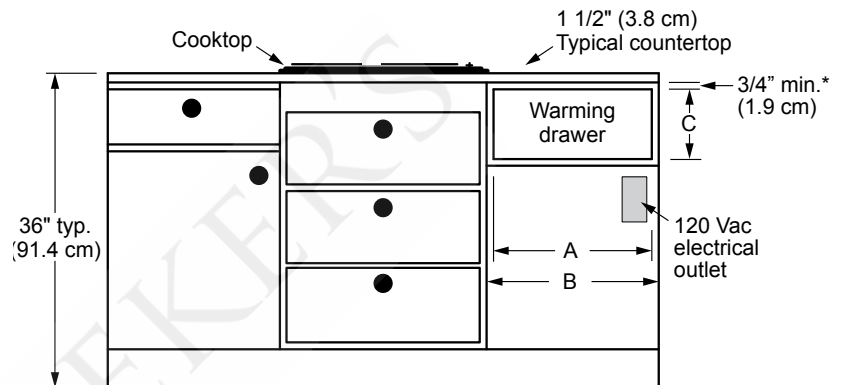

Model	(A) Cutout Width	(B) Min. Width to Adjacent Doors/ Drawers	(C) Cutout Height	(D) Min. Vertical Gap Between Cutouts	Min. Cutout Depth	
DWD30	28 1/2" (72.4 cm)	30 1/4" (76.8 cm)*	9 1/8" (23.2 cm)	1 1/4" (3.2 cm)*	24" (61.0 cm)	
ERWD27	25 1/2" (64.8 cm)	27 1/4" (69.2 cm)*	9 1/8" (23.2 cm)	1 1/4" (3.2 cm)*		
ERWD30	28 1/2" (72.4 cm)	30 1/4" (76.8 cm)*	9 1/8" (23.2 cm)	1 1/4" (3.2 cm)*		
EWD24	22 1/2" (57.2 cm)	24 1/4" (61.6 cm)*	9 1/8" (23.2 cm)	1 1/4" (3.2 cm)*		
EWD27	25 1/2" (64.8 cm)	27 1/4" (69.2 cm)*	9 1/8" (23.2 cm)	1 1/4" (3.2 cm)*		
EWD30	28 1/2" (72.4 cm)	30 1/4" (76.8 cm)*	9 1/8" (23.2 cm)	1 1/4" (3.2 cm)*		
EWD36****	34 1/2" (87.6 cm)	36 1/4" (92.1 cm)*	9 1/8" (23.2 cm)	NA		
IWD24	22 1/2" (57.2 cm)	**	9 1/8" (23.2 cm)	1 1/16" (2.7 cm)		
IWD27	25 1/2" (64.8 cm)	**	9 1/8" (23.2 cm)	1 1/16" (2.7 cm)		
IWD30	28 1/2" (72.4 cm)	**	9 1/8" (23.2 cm)	1 1/16" (2.7 cm)		
MRWD27	25 1/2" (64.8 cm)	27" (68.6 cm)*	9 1/8" (23.2 cm)	1 1/4" (3.2 cm)*		
MRWD30	28 1/2" (72.4 cm)	30" (76.2 cm)*	9 1/8" (23.2 cm)	1 1/4" (3.2 cm)*		
MWDH27	25 1/2" (64.8 cm)	27 1/4" (69.2 cm)*	9 1/8" (23.2 cm)	1 1/4" (3.2 cm)*		
MWDH30	28 1/2" (72.4 cm)	30 1/4" (76.8 cm)*	9 1/8" (23.2 cm)	1 1/4" (3.2 cm)*		
MWDV27	25 1/2" (64.8 cm)	27 1/4" (69.2 cm)*	9 1/8" (23.2 cm)	1 1/4" (3.2 cm)*		
MWDV30	28 1/2" (72.4 cm)	30 1/4" (76.8 cm)*	9 1/8" (23.2 cm)	1 1/4" (3.2 cm)*		
OWD24****	22 5/8" (57.5 cm)	24 1/4" (61.6 cm)***	11 15/16" (30.3 cm)	NA		20 1/8" (51.1 cm)
RWDV30	28 1/2" (72.4 cm)	30 1/4" (76.8 cm)*	9 1/8" (23.2 cm)	1 1/4" (3.2 cm)*		24" (61.0 cm)

* Bare minimum spacing to allow for ventilation and avoid scraping on DWD, ERWD, EWD, MRWD, MWDH, MWDV and RWDV series models.

** On IWD series models or OWD24 without the optional front panel kit: The chassis and the drawer faceplate are smaller than the cutout. The custom front panel mounts to the drawer faceplate. The height and width of the custom front panel must exceed the appropriate cutout dimensions (A and C above) to cover the hole. Allow 1/4" minimum additional space on the top, bottom and sides from the custom front panel edge to prevent scraping against adjacent doors, drawers and the countertop.

*** OWD24 with optional factory front panel kit only. Bare minimum spacing shown to avoid scraping. Gap above and below cutout is 3/4" minimum. See ** above for OWD24 with custom front panel.

**** Model EWD36 cannot be installed above or below another warming drawer (any type).

***** Model OWD24 cannot be installed above, below or adjacent to a wall oven or warming drawer (any type).