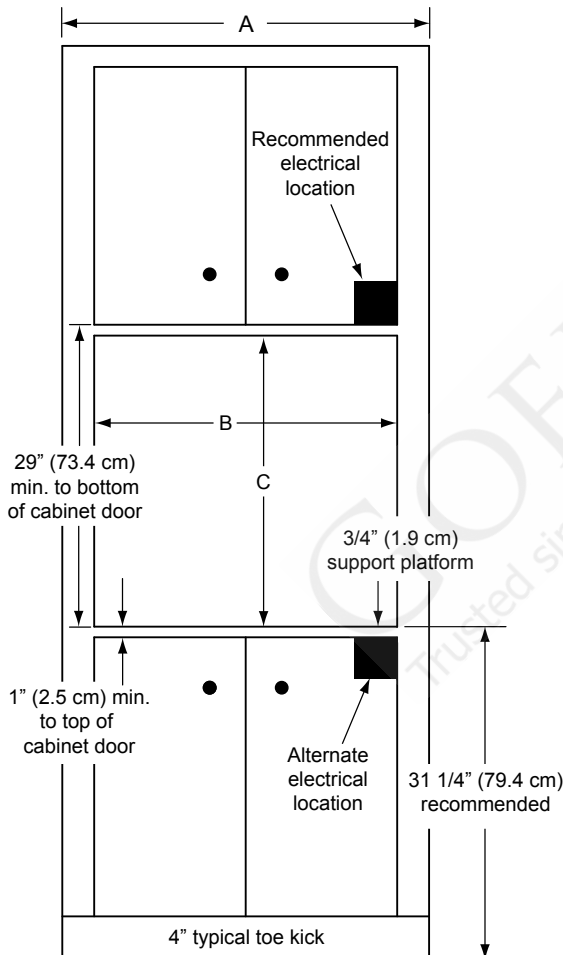

** This specification is for reference only. See the product data label for exact specifications.

HANDLE DIMENSIONS - SIDE VIEW

A	B	C	D	E	F	G	H	J	K
29 7/8" (75.9 cm)	28 1/4" (71.8 cm)	28 3/4" (73.0 cm)	27 7/16" (69.7 cm)	1 5/16" (3.3 cm)	6 1/2" (16.5 cm)	5" (12.7 cm)	7 7/8" (20.0 cm)	1 3/8" (3.5 cm)	23 1/2" (59.7 cm)

PRODUCT DIMENSIONS

Discovery iQ 30" Wide Single Wall Ovens

PLANNING GUIDE

Cutout tolerances: +1/16" (+1.6 mm), -0, unless otherwise stated.

**CUTOUT DIMENSIONS
SIDE-BY-SIDE UNDER-COUNTER INSTALLATION**

**CUTOUT DIMENSIONS -
WALL INSTALLATION**

**CUTOUT DIMENSIONS -
UNDER-COUNTER INSTALLATION**

(A) Standard Installation	(A) Flush Installation	(B) Standard Installation	(B) Flush Installation	(C) Standard Installation	(C) Flush Installation
30" (76.2 cm)	31" (78.7 cm)	28 3/8" to 29" (72.1 cm to 73.7 cm)	30" (76.2 cm)	27" 7/16" to 28 1/4" (69.7 cm to 71.8 cm)	28 7/8" (73.3 cm)

CUTOUT DIMENSIONS

NOTES:

- 24" (61.0 cm) minimum standard interior cabinet depth.
25 3/8" (66.0 cm) for flush installation.
- 1/8" (3 mm) minimum clearance from appliance to adjacent cabinet doors/drawers.
- Two (2) Single Ovens are not approved in a stack configuration.