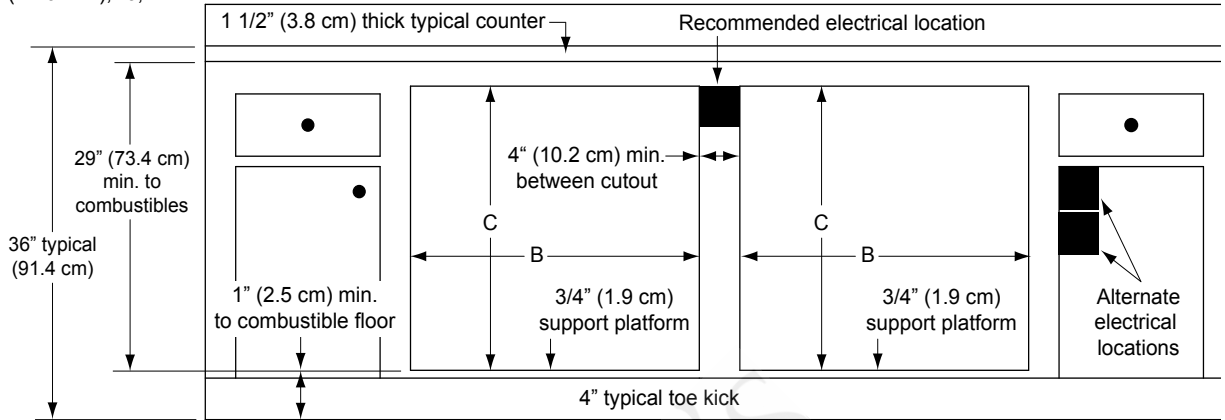

** This specification is for reference only. See the product data label for exact specifications.

HANDLE DIMENSIONS - SIDE VIEW

A	B	C	D	E	F	G	H	J	K
29 7/8" (75.9 cm)	28 1/4" (71.8 cm)	28 3/4" (73.0 cm)	27 7/16" (69.7 cm)	1 5/16" (3.3 cm)	6 1/2" (16.5 cm)	5" (12.7 cm)	7 7/8" (20.0 cm)	1 3/8" (3.5 cm)	23 1/2" (59.7 cm)

PRODUCT DIMENSIONS

Discovery iQ 30" Wide Single Wall Ovens

PLANNING GUIDE

Cutout tolerances: +1/16" (+1.6 mm), -0, unless otherwise stated.

**CUTOUT DIMENSIONS
SIDE-BY-SIDE UNDER-COUNTER INSTALLATION**

**CUTOUT DIMENSIONS -
WALL INSTALLATION**

**CUTOUT DIMENSIONS -
UNDER-COUNTER INSTALLATION**

(A) Standard Installation	(A) Flush Installation	(B) Standard Installation	(B) Flush Installation	(C) Standard Installation	(C) Flush Installation
30" (76.2 cm)	31" (78.7 cm)	28 3/8" to 29" (72.1 cm to 73.7 cm)	30" (76.2 cm)	27" 7/16" to 28 1/4" (69.7 cm to 71.8 cm)	28 7/8" (73.3 cm)

CUTOUT DIMENSIONS

NOTES:

- 24" (61.0 cm) minimum standard interior cabinet depth.
25 3/8" (66.0 cm) for flush installation.
- 1/8" (3 mm) minimum clearance from appliance to adjacent cabinet doors/drawers.
- Two (2) Single Ovens are not approved in a stack configuration.