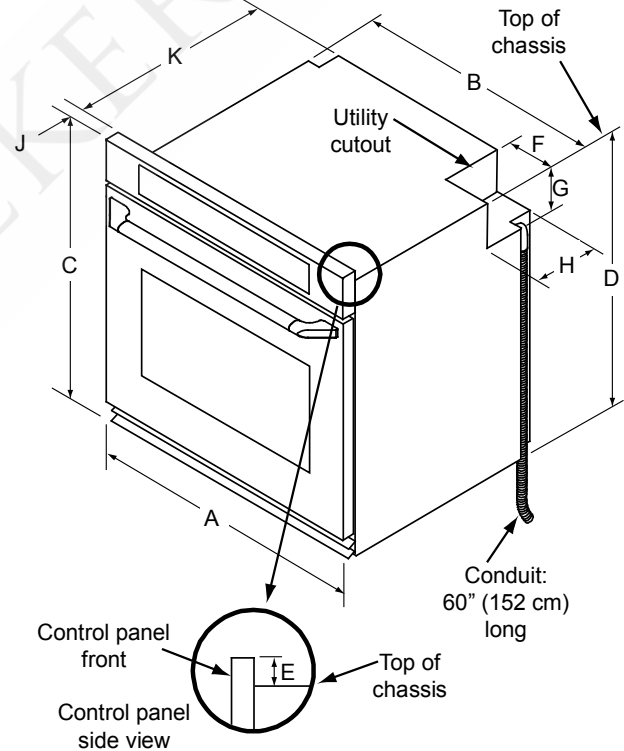

** This specification is for reference only. See the product data label for exact specifications.

HANDLE DIMENSIONS - SIDE VIEW

A	B	C	D	E	F	G	H	J	K
29 7/8" (75.9 cm)	28 1/4" (71.8 cm)	28 3/4" (73.0 cm)	27 7/16" (69.7 cm)	1 5/16" (3.3 cm)	6 1/2" (16.5 cm)	5" (12.7 cm)	7 7/8" (20.0 cm)	1 3/8" (3.5 cm)	23 1/2" (59.7 cm)

PRODUCT DIMENSIONS

Discovery iQ 30" Wide Single Wall Ovens

PLANNING GUIDE

Cutout tolerances: +1/16" (+1.6 mm), -0, unless otherwise stated.

**CUTOUT DIMENSIONS
SIDE-BY-SIDE UNDER-COUNTER INSTALLATION**

**CUTOUT DIMENSIONS -
WALL INSTALLATION**

**CUTOUT DIMENSIONS -
UNDER-COUNTER INSTALLATION**

(A) Standard Installation	(A) Flush Installation	(B) Standard Installation	(B) Flush Installation	(C) Standard Installation	(C) Flush Installation
30" (76.2 cm)	31" (78.7 cm)	28 3/8" to 29" (72.1 cm to 73.7 cm)	30" (76.2 cm)	27" 7/16" to 28 1/4" (69.7 cm to 71.8 cm)	28 7/8" (73.3 cm)

CUTOUT DIMENSIONS

NOTES:

- 24" (61.0 cm) minimum standard interior cabinet depth.
25 3/8" (66.0 cm) for flush installation.
- 1/8" (3 mm) minimum clearance from appliance to adjacent cabinet doors/drawers.
- Two (2) Single Ovens are not approved in a stack configuration.