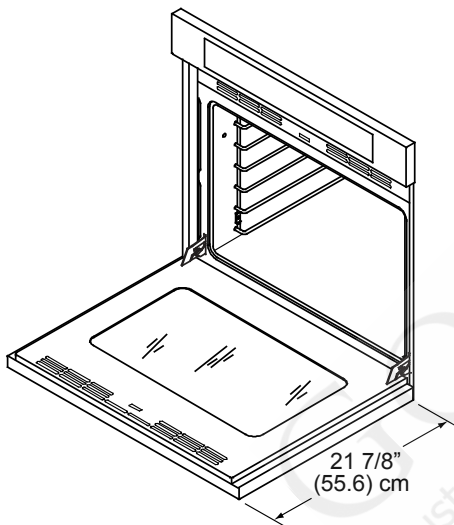

** This specification is for reference only. See the product data label for exact specifications.

HANDLE DIMENSIONS - SIDE VIEW

A	B	C	D	E	F	G	H	J	K
29 7/8" (75.9 cm)	28 1/4" (71.8 cm)	28 3/4" (73.0 cm)	27 7/16" (69.7 cm)	1 5/16" (3.3 cm)	6 1/2" (16.5 cm)	5" (12.7 cm)	7 7/8" (20.0 cm)	1 3/8" (3.5 cm)	23 1/2" (59.7 cm)

PRODUCT DIMENSIONS

Discovery iQ 30" Wide Single Wall Ovens

PLANNING GUIDE

Cutout tolerances: +1/16" (+1.6 mm), -0, unless otherwise stated.

**CUTOUT DIMENSIONS
SIDE-BY-SIDE UNDER-COUNTER INSTALLATION**

**CUTOUT DIMENSIONS -
WALL INSTALLATION**

**CUTOUT DIMENSIONS -
UNDER-COUNTER INSTALLATION**

(A) Standard Installation	(A) Flush Installation	(B) Standard Installation	(B) Flush Installation	(C) Standard Installation	(C) Flush Installation
30" (76.2 cm)	31" (78.7 cm)	28 3/8" to 29" (72.1 cm to 73.7 cm)	30" (76.2 cm)	27" 7/16" to 28 1/4" (69.7 cm to 71.8 cm)	28 7/8" (73.3 cm)