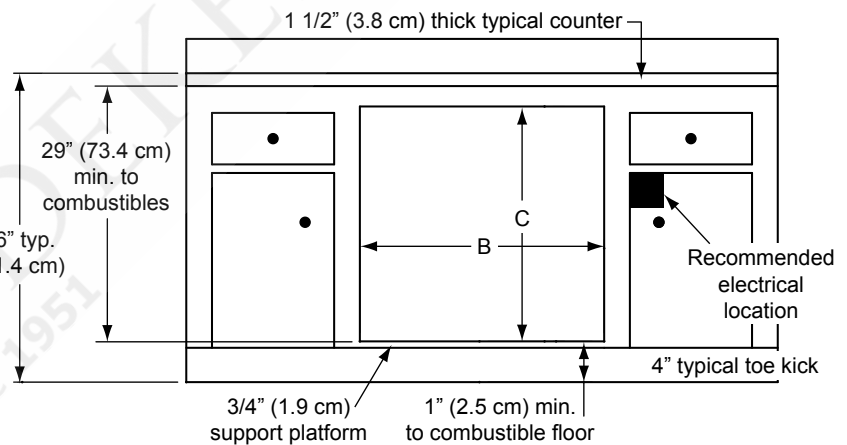

** This specification is for reference only. See the product data label for exact specifications.

HANDLE DIMENSIONS - SIDE VIEW

A	B	C	D	E	F	G	H	J	K
29 7/8" (75.9 cm)	28 1/4" (71.8 cm)	28 3/4" (73.0 cm)	27 7/16" (69.7 cm)	1 5/16" (3.3 cm)	6 1/2" (16.5 cm)	5" (12.7 cm)	7 7/8" (20.0 cm)	1 3/8" (3.5 cm)	23 1/2" (59.7 cm)

PRODUCT DIMENSIONS

Discovery iQ 30" Wide Single Wall Ovens

PLANNING GUIDE

Cutout tolerances: +1/16" (+1.6 mm), -0, unless otherwise stated.

**CUTOUT DIMENSIONS
SIDE-BY-SIDE UNDER-COUNTER INSTALLATION**

**CUTOUT DIMENSIONS -
WALL INSTALLATION**

**CUTOUT DIMENSIONS -
UNDER-COUNTER INSTALLATION**

(A) Standard Installation	(A) Flush Installation	(B) Standard Installation	(B) Flush Installation	(C) Standard Installation	(C) Flush Installation
30" (76.2 cm)	31" (78.7 cm)	28 3/8" to 29" (72.1 cm to 73.7 cm)	30" (76.2 cm)	27" 7/16" to 28 1/4" (69.7 cm to 71.8 cm)	28 7/8" (73.3 cm)

CUTOUT DIMENSIONS

NOTES:

- 24" (61.0 cm) minimum standard interior cabinet depth.
25 3/8" (66.0 cm) for flush installation.
- 1/8" (3 mm) minimum clearance from appliance to adjacent cabinet doors/drawers.
- Two (2) Single Ovens are not approved in a stack configuration.