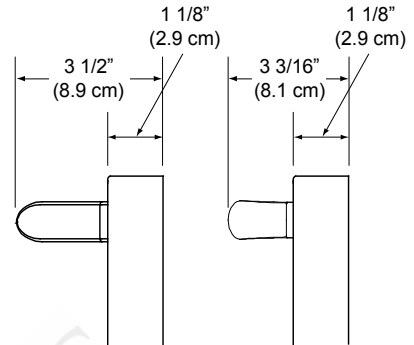

** This specification is for reference only. See the product data label for exact specifications.

HANDLE DIMENSIONS - SIDE VIEW

A	B	C	D	E	F	G	H	J	K
29 7/8" (75.9 cm)	28 1/4" (71.8 cm)	28 3/4" (73.0 cm)	27 7/16" (69.7 cm)	1 5/16" (3.3 cm)	6 1/2" (16.5 cm)	5" (12.7 cm)	7 7/8" (20.0 cm)	1 3/8" (3.5 cm)	23 1/2" (59.7 cm)

PRODUCT DIMENSIONS

Discovery iQ 30" Wide Single Wall Ovens

PLANNING GUIDE

Cutout tolerances: +1/16" (+1.6 mm), -0, unless otherwise stated.

**CUTOUT DIMENSIONS
SIDE-BY-SIDE UNDER-COUNTER INSTALLATION**

**CUTOUT DIMENSIONS -
WALL INSTALLATION**

**CUTOUT DIMENSIONS -
UNDER-COUNTER INSTALLATION**

(A) Standard Installation	(A) Flush Installation	(B) Standard Installation	(B) Flush Installation	(C) Standard Installation	(C) Flush Installation
30" (76.2 cm)	31" (78.7 cm)	28 3/8" to 29" (72.1 cm to 73.7 cm)	30" (76.2 cm)	27" 7/16" to 28 1/4" (69.7 cm to 71.8 cm)	28 7/8" (73.3 cm)

CUTOUT DIMENSIONS

NOTES:

- 24" (61.0 cm) minimum standard interior cabinet depth.
25 3/8" (66.0 cm) for flush installation.
- 1/8" (3 mm) minimum clearance from appliance to adjacent cabinet doors/drawers.
- Two (2) Single Ovens are not approved in a stack configuration.