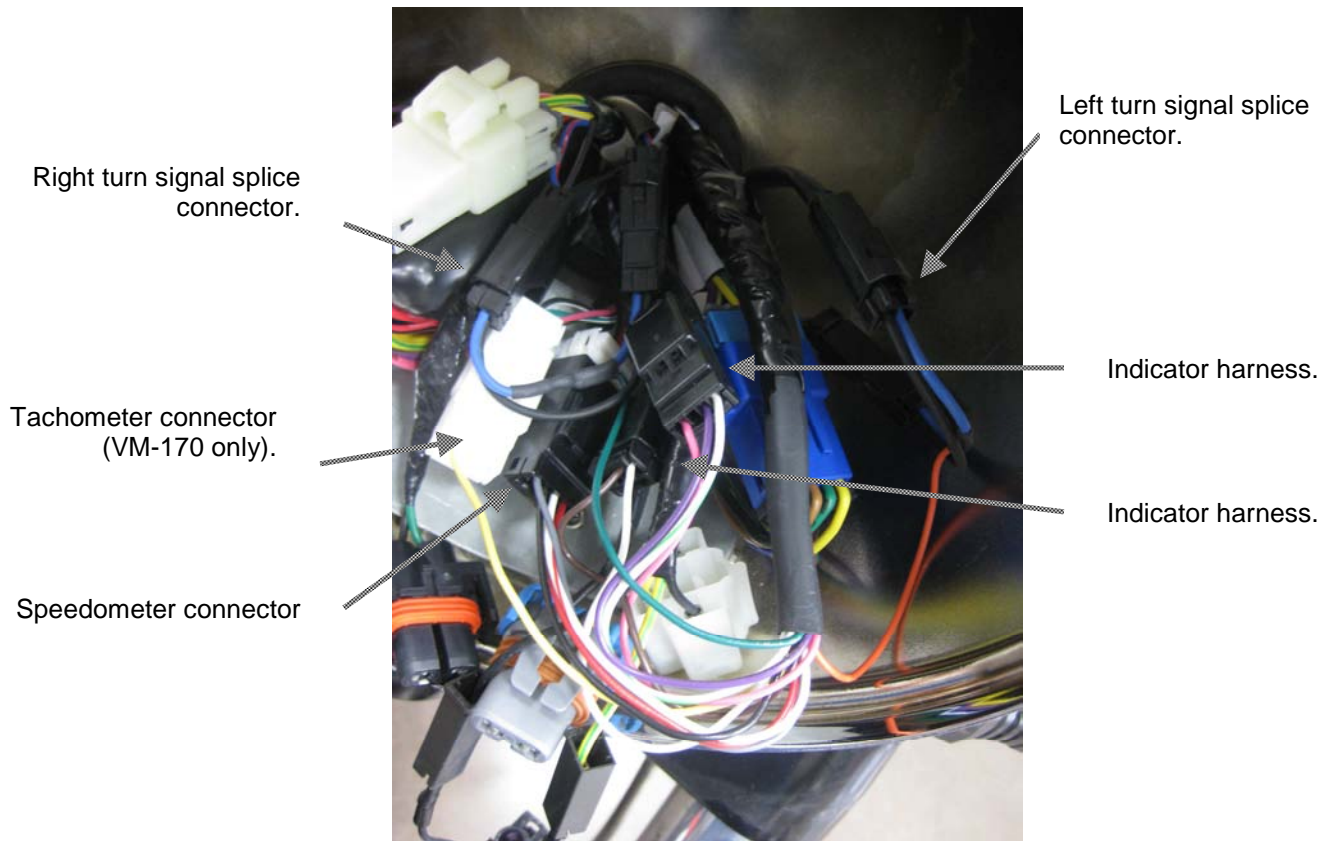

VM-150 Victory installation kit for MCL-5000 Series gauges
VM-170 Victory installation kit for MCV-7000 Series gauges

Kit includes:

- (1) Wiring harness
- (1) Turn signal cross-over harness
- (1) Mounting bracket
- (2) Socket head screws with nuts

Removing the original gauge:

Remove the headlight retaining ring and the headlight to expose the wiring harness. Unplug white 4-pin connector and remove the original speedometer wiring harness. Remove the stock speedometer and the speedometer mounting bracket. There are two bolts on the front and two bolts on the bottom. Unplug the two black 4 pin connectors to the original indicator panel.

Installing the new gauge:

Using the four original bolts and spacers, attach the new mounting bracket. Remove the back plate from the MCL-5000 or MCV-7000 Dakota Digital gauge and plug in the supplied wire harness. Replace the back plate on the gauge. Attach the gauge to the new bracket using the supplied socket head screws and nuts. Route the new gauge harness into the headlight bucket.

Wiring connections:

Some stock wiring harnesses have the wires going to one of the turn signals reversed and the supplied cross over harness must be used to fix the connection. If the left turn signal indicator does not work, insert the cross over harness in line on that side.