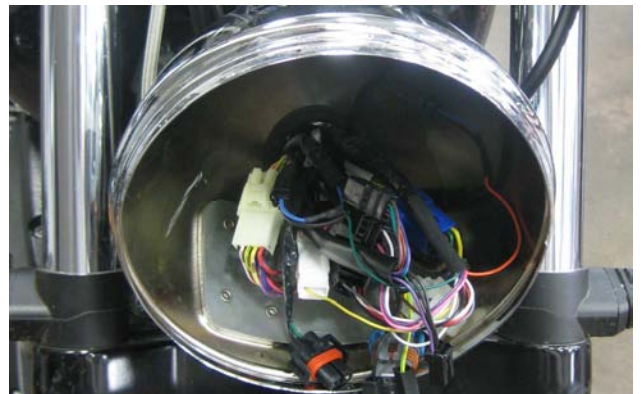

VM-150 Victory installation kit for MCL-5000 Series gauges
VM-170 Victory installation kit for MCV-7000 Series gauges

Kit includes:

- (1) Wiring harness
- (1) Turn signal cross-over harness
- (1) Mounting bracket
- (2) Socket head screws with nuts

Removing the original gauge:

Remove the headlight retaining ring and the headlight to expose the wiring harness. Unplug white 4-pin connector and remove the original speedometer wiring harness. Remove the stock speedometer and the speedometer mounting bracket. There are two bolts on the front and two bolts on the bottom. Unplug the two black 4 pin connectors to the original indicator panel.

Installing the new gauge:

Using the four original bolts and spacers, attach the new mounting bracket. Remove the back plate from the MCL-5000 or MCV-7000 Dakota Digital gauge and plug in the supplied wire harness. Replace the back plate on the gauge. Attach the gauge to the new bracket using the supplied socket head screws and nuts. Route the new gauge harness into the headlight bucket.