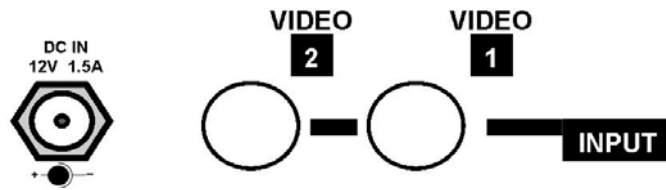

2.

The ASPECT button switches the aspect ratio between 16:9 and 4:3.

3.

Source select switches between video input 1 and video input 2.

4.

The Power switch turns the monitor On or Off

Functions - Rear Panel

Specifications

- LCD Display 7" TFT LCD active matrix, resolution 1440 x 234 dots
- Aspect Ratio 4:3 and 16:9 selectable
- Brightness (Luminance) 500 cd/m²
- Contrast Ratio 300
- View Angle Top: 40 deg
Bottom: 60 deg
Left: 60 deg
Right: 60 deg
- Video Input 2 x CV input 1.0Vp-p,
(75 Ohm-terminated)
- Video System NTSC/PAL auto recognition
- Color Adjustment Brightness, Contrast, Color, Tint (Tint is NTSC only)
- Operation condition Operating temperature from 0°C to 50°C, RH less than 90%
- Power Consumption DC12Volt, 1.5Amp
- Weight in grams 734g
- Dimension in mm 194mm x 129mm x 53mm (W x H x D)