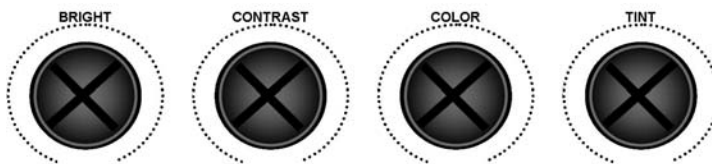

Functions - Front Panel

1.

Individual adjustments for Brightness, Contrast, Color and Tint (Tint is for NTSC only). These four adjustments can be adjusted with a X head screwdriver. It is recommended that you use a Test Pattern to adjust the monitors.

2.

The ASPECT button switches the aspect ratio between 16:9 and 4:3.

3.

Source select switches between video input 1 and video input 2.

4.

The Power switch turns the monitor On or Off