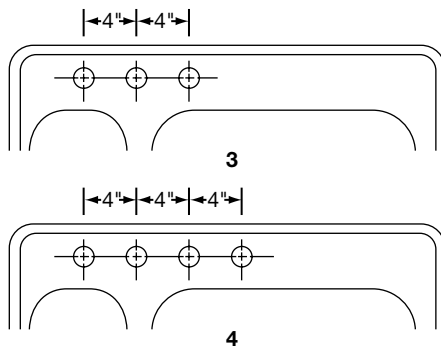

### DESIGN FEATURES

Bowl Depth: 7" (large bowl), 5-1/8" (disposer bowl).  
 Coved Corners: 3" vertical and 2-1/4" horizontal (large bowl),  
 1-3/4" horizontal (small bowl).  
 Finish: Exposed surfaces are polished to a satin finish with  
 highshine bowl radius.  
 Underside: Fully undercoated to prevent condensation and  
 deaden sound.

### SINK DIMENSIONS (INCHES)\*

Model Number	Overall		Inside Left Bowl			Inside Right Bowl			Cutout in Countertop (1 1/2" Radius Corners)		No. of 1 1/2" Dia. Faucet Holes 4" Centers	Minimum Cabinet Size
	L	W	L	W	D	L	W	D	L	W		
DDEMR23322	33	22	7 1/2	15 3/4	5 1/8	21	15 3/4	7	32 3/8	21 3/8	3 or 4	36
DDEMR23322R	33	22	21	15 3/4	7	7 1/2	15 3/4	5 1/8	32 3/8	21 3/8	3 or 4	36

\*Length is left to right. Width is front to back.

Model DDEMR233224 Illustrated

Model DDEMR23322R4 Illustrated

### HOLE DRILLING CONFIGURATIONS

ALL DIMENSIONS IN INCHES, TO CONVERT TO MILLIMETERS MULTIPLY BY 25.4.

In keeping with our policy of continuing product improvement, Elkay reserves the right to change product specifications without notice.