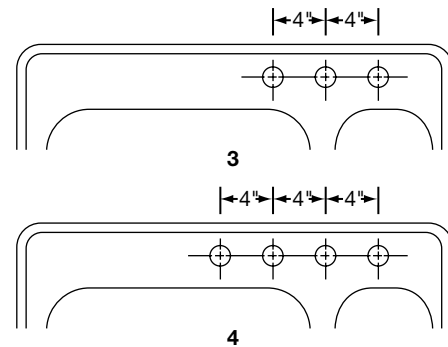

### DESIGN FEATURES

Bowl Depth: 7" (large bowl), 5-1/8" (disposer bowl).  
 Coved Corners: 3" vertical and 2-1/4" horizontal (large bowl),  
 1-3/4" horizontal (small bowl).  
 Finish: Exposed surfaces are polished to a satin finish with  
 highshine bowl radius.  
 Underside: Fully undercoated to prevent condensation and  
 deaden sound.

### SINK DIMENSIONS (INCHES)\*

Model Number	Overall		Inside Left Bowl			Inside Right Bowl			Cutout in Countertop (1 1/2" Radius Corners)		No. of 1 1/2" Dia. Faucet Holes 4" Centers	Minimum Cabinet Size
	L	W	L	W	D	L	W	D	L	W		
DDEMR23322	33	22	7 1/2	15 3/4	5 1/8	21	15 3/4	7	32 3/8	21 3/8	3 or 4	36
DDEMR23322R	33	22	21	15 3/4	7	7 1/2	15 3/4	5 1/8	32 3/8	21 3/8	3 or 4	36

\*Length is left to right. Width is front to back.

Model DDEMR233224 Illustrated

Model DDEMR23322R4 Illustrated

### HOLE DRILLING CONFIGURATIONS

ALL DIMENSIONS IN INCHES, TO CONVERT TO MILLIMETERS MULTIPLY BY 25.4.

In keeping with our policy of continuing product improvement, Elkay reserves the right to change product specifications without notice.