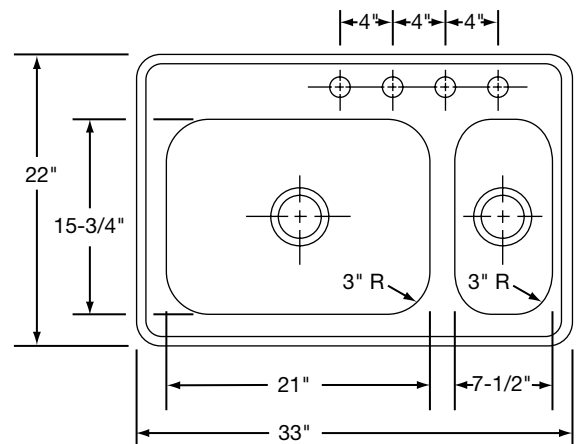

### DESIGN FEATURES

Bowl Depth: 7" (large bowl), 5-1/8" (disposer bowl).  
 Coved Corners: 3" vertical and 2-1/4" horizontal (large bowl),  
 1-3/4" horizontal (small bowl).  
 Finish: Exposed surfaces are polished to a satin finish with  
 highshine bowl radius.  
 Underside: Fully undercoated to prevent condensation and  
 deaden sound.

### OTHER

Drain opening: 3-1/2".  
 NOTE: Unless otherwise specified, sink is furnished with 4  
 faucet holes as shown.  
 These sinks do **NOT** comply with ASME A112.19.3-2000.

Model DDEMR233224

### SINK DIMENSIONS (INCHES)\*

Model Number	Overall		Inside Left Bowl			Inside Right Bowl			Cutout in Countertop (1 1/2" Radius Corners)		No. of 1 1/2" Dia. Faucet Holes 4" Centers	Minimum Cabinet Size
	L	W	L	W	D	L	W	D	L	W		
DDEMR23322	33	22	7 1/2	15 3/4	5 1/8	21	15 3/4	7	32 3/8	21 3/8	3 or 4	36
DDEMR23322R	33	22	21	15 3/4	7	7 1/2	15 3/4	5 1/8	32 3/8	21 3/8	3 or 4	36

\*Length is left to right. Width is front to back.

Model DDEMR233224 Illustrated

Model DDEMR23322R4 Illustrated