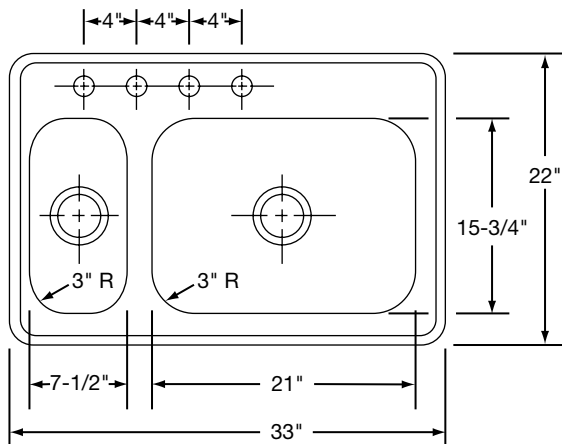

### DESIGN FEATURES

Bowl Depth: 7" (large bowl), 5-1/8" (disposer bowl).  
 Coved Corners: 3" vertical and 2-1/4" horizontal (large bowl),  
 1-3/4" horizontal (small bowl).  
 Finish: Exposed surfaces are polished to a satin finish with  
 highshine bowl radius.  
 Underside: Fully undercoated to prevent condensation and  
 deaden sound.

### OTHER

Drain opening: 3-1/2".  
 NOTE: Unless otherwise specified, sink is furnished with 4  
 faucet holes as shown.  
 These sinks do **NOT** comply with ASME A112.19.3-2000.

Model DDEMR233224

### SINK DIMENSIONS (INCHES)\*

Model Number	Overall		Inside Left Bowl			Inside Right Bowl			Cutout in Countertop (1 1/2" Radius Corners)		No. of 1 1/2" Dia. Faucet Holes 4" Centers	Minimum Cabinet Size
	L	W	L	W	D	L	W	D	L	W		
DDEMR23322	33	22	7 1/2	15 3/4	5 1/8	21	15 3/4	7	32 3/8	21 3/8	3 or 4	36
DDEMR23322R	33	22	21	15 3/4	7	7 1/2	15 3/4	5 1/8	32 3/8	21 3/8	3 or 4	36

\*Length is left to right. Width is front to back.

Model DDEMR233224 Illustrated

Model DDEMR23322R4 Illustrated