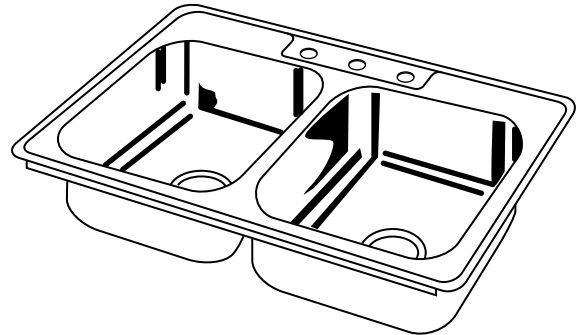

SPECIFICATIONS

GENERAL

Sink bowls are seamlessly drawn of heavy-gauge nickel-bearing stainless steel.

DESIGN FEATURES

Bowl Depths: 7".

Finish: Exposed surfaces are hand buffed with a highshine bowl radius.

Coved Corners: 2-1/4" vertical and 3" horizontal radius.

Underside: Bottom of bowl undercoated to prevent condensation and deaden sound.

Self-rimming: Sink is furnished with appropriate number of clamps to provide a watertight installation.

OTHER

Drain opening: 3-1/2".

Faucet holes: Available with 3 faucet holes only, 4" center to center.

Note: Sinks only available in multipacks of 18.

Model DPR1812522

SINK DIMENSIONS (INCHES)*

Model Number	Overall		Inside Each Bowl			Cutout in Countertop (1 1/2" Radius Corners)	Number of 1 1/2" Dia. Faucet Holes	Ship. Wt. Lbs.	
			Right Bowl		Left Bowl				
	L	W	L	W	D				L
DPR1812522	25	22	21	15 3/4	7	24 3/8	21 3/8	3	10
DPR1823322	33	22	14	15 3/4	7	32 3/8	21 3/8	3	13 1/2

*Length is left to right. Width is front to back.

Model DPR1812522 Illustrated

Model DPR1823322 Illustrated

ALL DIMENSIONS IN INCHES, TO CONVERT TO MILLIMETERS MULTIPLY BY 25.4.

In keeping with our policy of continuing product improvement, Elkay reserves the right to change product specifications without notice.