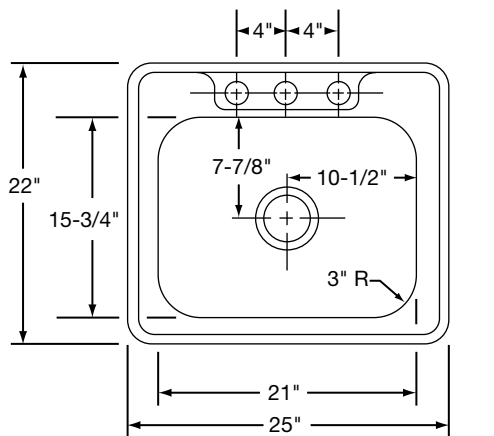

Coved Corners: 2-1/4" vertical and 3" horizontal radius.

Underside: Bottom of bowl undercoated to prevent condensation and deaden sound.

Self-rimming: Sink is furnished with appropriate number of clamps to provide a watertight installation.

OTHER

Drain opening: 3-1/2".

Faucet holes: Available with 3 faucet holes only, 4" center to center.

Note: Sinks only available in multipacks of 18.

Model DPR1812522

SINK DIMENSIONS (INCHES)*

Model Number	Overall		Inside Each Bowl			Cutout in Countertop (1 1/2" Radius Corners)	Number of 1 1/2" Dia. Faucet Holes	Ship. Wt. Lbs.	
			Right Bowl		Left Bowl				
	L	W	L	W	D				L
DPR1812522	25	22	21	15 3/4	7	24 3/8	21 3/8	3	10
DPR1823322	33	22	14	15 3/4	7	32 3/8	21 3/8	3	13 1/2

*Length is left to right. Width is front to back.

Model DPR1812522 Illustrated

Model DPR1823322 Illustrated

ALL DIMENSIONS IN INCHES, TO CONVERT TO MILLIMETERS MULTIPLY BY 25.4.

In keeping with our policy of continuing product improvement, Elkay reserves the right to change product specifications without notice.