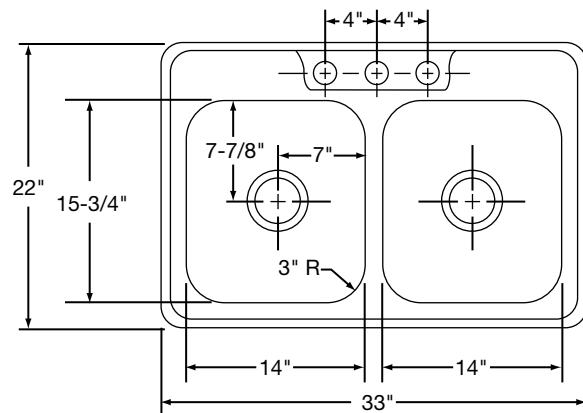

Coved Corners: 2-1/4" vertical and 3" horizontal radius.

Underside: Bottom of bowl undercoated to prevent condensation and deaden sound.

Self-rimming: Sink is furnished with appropriate number of clamps to provide a watertight installation.

OTHER

Drain opening: 3-1/2".

Faucet holes: Available with 3 faucet holes only, 4" center to center.

Note: Sinks only available in multipacks of 18.

Model DPR1812522

SINK DIMENSIONS (INCHES)*

Model Number	Overall		Inside Each Bowl			Cutout in Countertop (1 1/2" Radius Corners)	Number of 1 1/2" Dia. Faucet Holes	Ship. Wt. Lbs.	
			Right Bowl		Left Bowl				
	L	W	L	W	D				L
DPR1812522	25	22	21	15 3/4	7	24 3/8	21 3/8	3	10
DPR1823322	33	22	14	15 3/4	7	32 3/8	21 3/8	3	13 1/2

*Length is left to right. Width is front to back.

Model DPR1812522 Illustrated

Model DPR1823322 Illustrated

ALL DIMENSIONS IN INCHES, TO CONVERT TO MILLIMETERS MULTIPLY BY 25.4.

In keeping with our policy of continuing product improvement, Elkay reserves the right to change product specifications without notice.