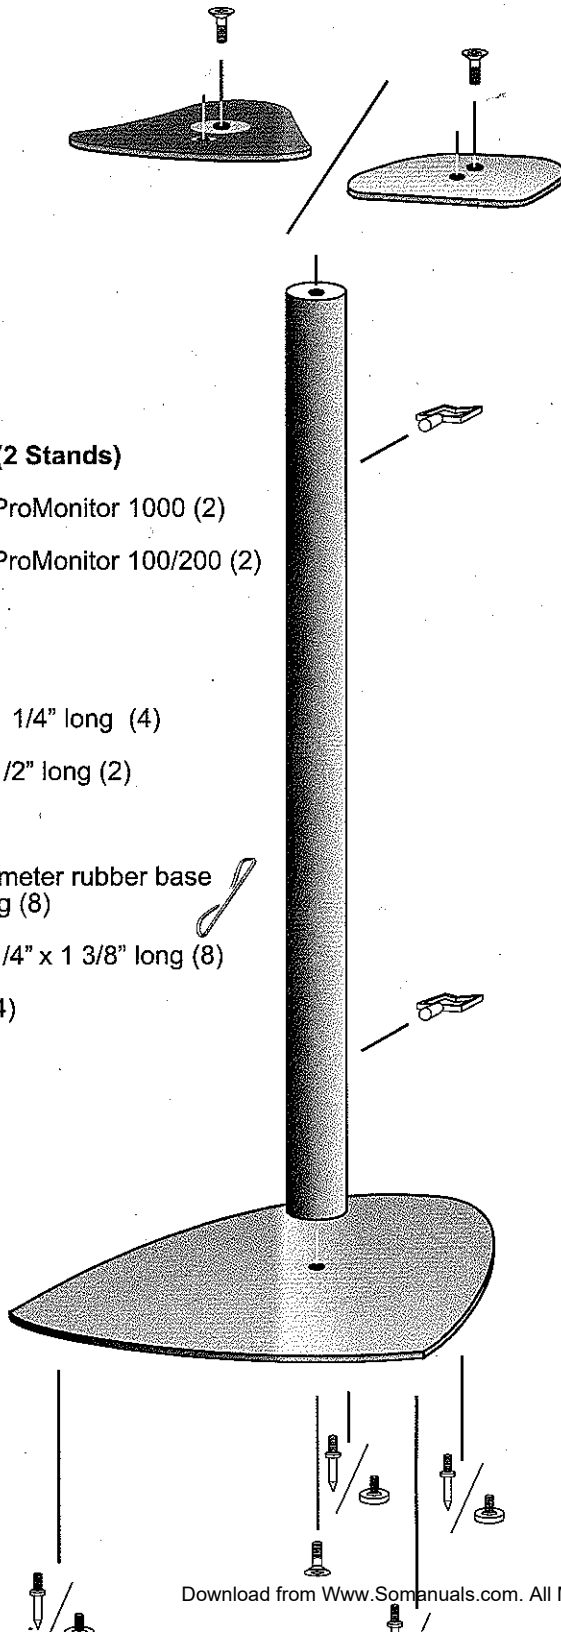

Definitive Technology®

The Leader in High-Performance Loudspeakers®

ProCinema™ Series

ProStand™ 1000

PARTS LIST (2 Stands)

Top Plate for ProMonitor 1000 (2)

Top Plate for ProMonitor 100/200 (2)

Post (2)

Base (2)

Screw 1/4" x 1 1/4" long (4)

Screw 1/4" x 1/2" long (2)

Nut 1/4" (8)

Glide 1/2" Diameter rubber base
1/4" x 5/8" long (8)

Lower Spike 1/4" x 1 3/8" long (8)

Wiring Clips (4)

Phillips Screw 1/2" long

ProMonitor 1000 Mounting on Stand top

Phillips Screw 1/2" long

ProMonitor 100 Mounting on Stand top

Free Manuals Download Website

<http://myh66.com>

<http://usermanuals.us>

<http://www.somanuals.com>

<http://www.4manuals.cc>