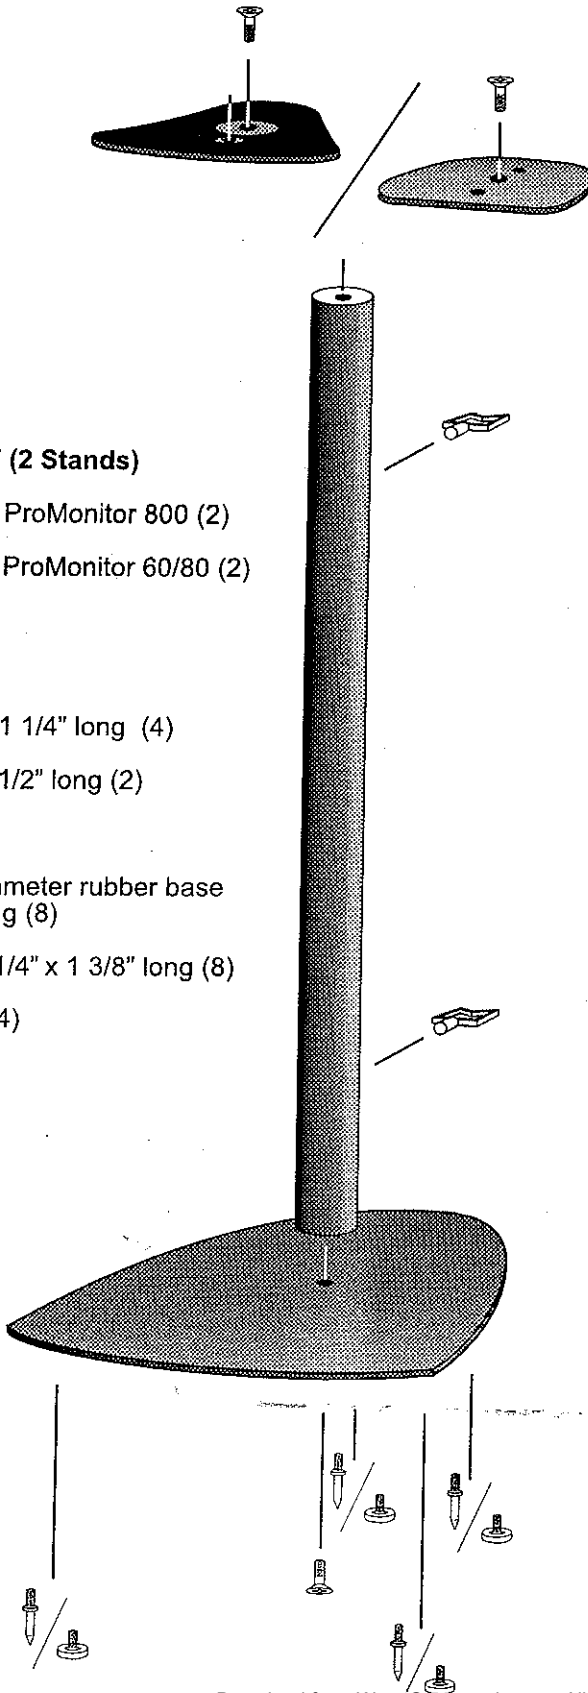

## PARTS LIST (2 Stands)

Top Plate for ProMonitor 800 (2)

Top Plate for ProMonitor 60/80 (2)

Post (2)

Base (2)

Screw 1/4" x 1 1/4" long (4)

Screw 1/4" x 1/2" long (2)

Nut 1/4" (8)

Glide 1/2" Diameter rubber base  
1/4" x 5/8" long (8)

Lower Spike 1/4" x 1 3/8" long (8)

Wiring Clips (4)

Phillips Screw 1/2" long

ProMonitor 800 Mounting on Stand top

Phillips Screw 1/2" long

ProMonitor 80 Mounting on Stand top