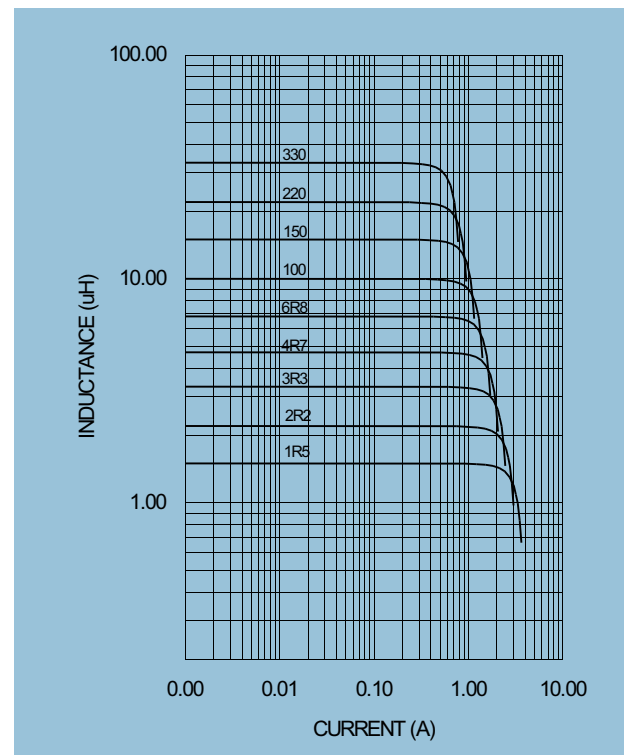

SMT Power Inductor

SILM4018 Type

Features

- RoHS compliant.
- Low profile(1.8mm max. height) SMD type.
- Magnetically shielded, suitable for high density mounting.
- Self-leads ,suitable for high density mounting.
- High energy storage and low DCR.
- Provided with embossed carrier tape packing.
- Ideal for power source circuits, DC-DC converter, DC-AC inverters inductor applications.
- In addition to the standard versions shown here, customized inductors are available to meet your exact requirements.

Mechanical Dimension :

RECOMMENDED PAD PATTERNS

UNIT:mm/inch
 A = 4.0 / 0.157 Max.
 B = 4.0 / 0.157 Max.
 C = 1.8 / 0.071 Max.
 D = 4.8 / 0.189 Max.
 E = 2.9 / 0.114
 F = 1.0 / 0.039

Electrical Characteristics : 25°C : 100KHz, 0.1V

PART NO.	L ¹ (μ H)	DCR (m Ω) MAX	I _{rated} ² (A _{dc})
SILM4018 - 1R5	1.5	52	1.55
SILM4018 - 2R2	2.2	72	1.20
SILM4018 - 3R3	3.3	85	1.10
SILM4018 - 4R7	4.7	105	0.90
SILM4018 - 6R8	6.8	170	0.73
SILM4018 - 100	10.0	210	0.55
SILM4018 - 150	15.0	295	0.45
SILM4018 - 220	22.0	430	0.40
SILM4018 - 330	33.0	675	0.32