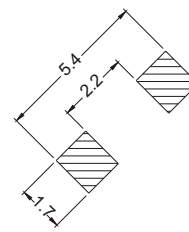

SMT Power Inductor

SILM4018 Type

Features

- RoHS compliant.
- Low profile(1.8mm max. height) SMD type.
- Magnetically shielded, suitable for high density mounting.
- Self-leads ,suitable for high density mounting.
- High energy storage and low DCR.
- Provided with embossed carrier tape packing.
- Ideal for power source circuits, DC-DC converter, DC-AC inverters inductor applications.
- In addition to the standard versions shown here, customized inductors are available to meet your exact requirements.

Mechanical Dimension :

RECOMMENDED PAD PATTERNS

UNIT:mm/inch
 A = 4.0 / 0.157 Max.
 B = 4.0 / 0.157 Max.
 C = 1.8 / 0.071 Max.
 D = 4.8 / 0.189 Max.
 E = 2.9 / 0.114
 F = 1.0 / 0.039

Electrical Characteristics : 25°C : 100KHz, 0.1V

PART NO.	L ¹ (μ H)	DCR (m Ω) MAX	I _{rated} ² (A _{dc})
SILM4018 - 1R5	1.5	52	1.55
SILM4018 - 2R2	2.2	72	1.20
SILM4018 - 3R3	3.3	85	1.10
SILM4018 - 4R7	4.7	105	0.90
SILM4018 - 6R8	6.8	170	0.73
SILM4018 - 100	10.0	210	0.55
SILM4018 - 150	15.0	295	0.45
SILM4018 - 220	22.0	430	0.40
SILM4018 - 330	33.0	675	0.32