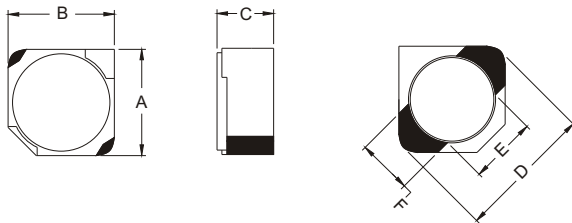

SMT Power Inductor

SILM4018 Type

Features

- RoHS compliant.
- Low profile(1.8mm max. height) SMD type.
- Magnetically shielded, suitable for high density mounting.
- Self-leads ,suitable for high density mounting.
- High energy storage and low DCR.
- Provided with embossed carrier tape packing.
- Ideal for power source circuits, DC-DC converter, DC-AC inverters inductor applications.
- In addition to the standard versions shown here, customized inductors are available to meet your exact requirements.

Mechanical Dimension :

RECOMMENDED PAD PATTERNS

UNIT:mm/inch
 A = 4.0 / 0.157 Max.
 B = 4.0 / 0.157 Max.
 C = 1.8 / 0.071 Max.
 D = 4.8 / 0.189 Max.
 E = 2.9 / 0.114
 F = 1.0 / 0.039

Electrical Characteristics : 25°C : 100KHz, 0.1V

PART NO.	L ¹ (μ H)	DCR (m Ω) MAX	I _{rated} ² (A _{dc})
SILM4018 - 1R5	1.5	52	1.55
SILM4018 - 2R2	2.2	72	1.20
SILM4018 - 3R3	3.3	85	1.10
SILM4018 - 4R7	4.7	105	0.90
SILM4018 - 6R8	6.8	170	0.73
SILM4018 - 100	10.0	210	0.55
SILM4018 - 150	15.0	295	0.45
SILM4018 - 220	22.0	430	0.40
SILM4018 - 330	33.0	675	0.32