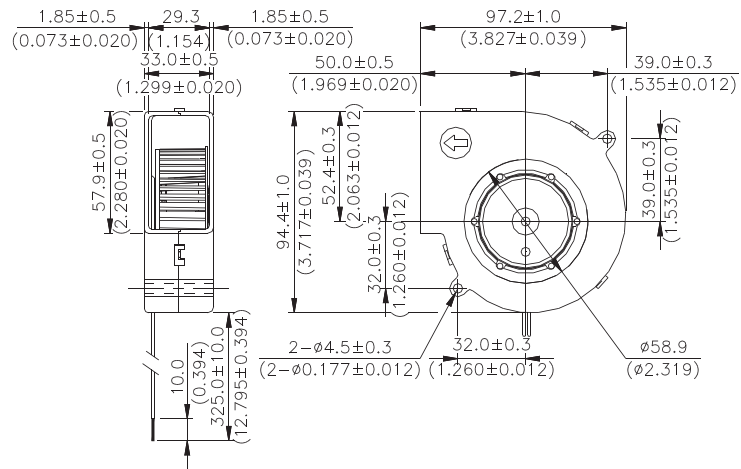

BFB 97 x 94 x 33 MM SERIES

DIMENSIONS DRAWING

- * Bearing Type
Ball Bearings
- * Material
Impeller & Frame : Plastic (UL 94V-0)
- * Lead Wires :
UL 1007 AWG #24 OR Equivalent
Red Wire Positive (+)
Black Wire Negative (-)
- * Weight : 160g (5.64 oz)

BFB 97 x 94 x 33 MM SERIES

DIMENSIONS DRAWING

UNIT: $\frac{\text{mm}}{\text{(INCH)}}$

- * Bearing Type
Ball Bearings
- * Material
Impeller & Frame : Plastic (UL 94V-0)
- * Lead Wires :
UL 1007 AWG #24 OR Equivalent
Red Wire Positive (+)
Black Wire Negative (-)
- * Weight : 166g (5.85 oz)

P & Q CURVE (AT RATED VOLTAGE)

MODEL			Rated Voltage	Operating Voltage Range	Input Current	Input Power	Speed	Maximum Air Flow		Maximum Air Pressure		Noise
PART NO.	REV.	FUNCTION	VDC	VDC	Amp	Watt	R.P.M.	m ³ /min	CFM	mmH ₂ O	IN H ₂ O	dB-A
BFB1012L	-A	R00/F00	12	4.0 to 13.2	0.37	4.44	2700	0.656	23.17	14.85	0.585	49.5
BFB1012M	-A	R00/F00	12	4.0 to 13.2	0.55	6.60	3200	0.777	27.44	22.68	0.893	52.5

BFB 97 x 94 x 33 MM SERIES

DIMENSIONS DRAWING

UNIT: $\frac{\text{mm}}{\text{(INCH)}}$

- * Bearing Type
Ball Bearings
- * Material
Impeller & Frame : Plastic (UL 94V-0)
- * Lead Wires :
UL 1007 AWG #24 OR Equivalent
Red Wire Positive (+)
Black Wire Negative (-)
- * Weight : 180g (6.35 oz)