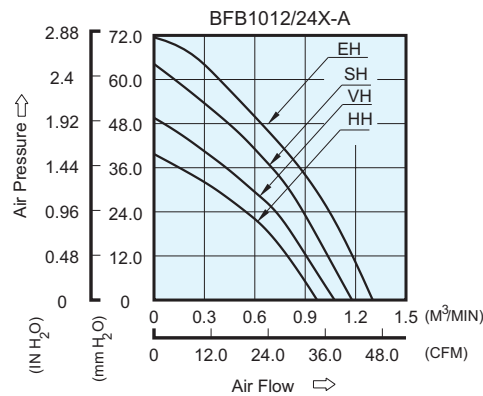

BFB 97 x 94 x 33 MM SERIES

DIMENSIONS DRAWING

UNIT: $\frac{\text{mm}}{\text{(INCH)}}$

- * Bearing Type
Ball Bearings
- * Material
Impeller & Frame : Plastic (UL 94V-0)
- * Lead Wires :
UL 1007 AWG #24 OR Equivalent
Red Wire Positive (+)
Black Wire Negative (-)
- * Weight : 180g (6.35 oz)

P & Q CURVE (AT RATED VOLTAGE)

MODEL			Rated Voltage	Operating Voltage Range	Input Current	Input Power	Speed	Maximum Air Flow		Maximum Air Pressure		Noise
PART NO.	REV.	FUNCTION	VDC	VDC	Amp	Watt	R.P.M.	m ³ /min	CFM	mmH ₂ O	IN H ₂ O	dB-A
BFB1012HH	-A	R00/F00	12	7.0 to 13.2	1.25	15.00	4000	0.971	34.28	39.70	1.564	57.0
BFB1012VH	-A	R00/F00	12	7.0 to 13.2	1.50	18.00	4500	1.075	37.97	49.58	1.952	60.0
BFB1012SH	-A	R00/F00	12	7.0 to 12.6	2.00	24.00	5000	1.179	41.65	64.23	2.529	63.0
BFB1012EH	-A	R00/F00	12	7.0 to 12.6	2.45	29.40	5300	1.302	46.00	71.48	2.814	64.0