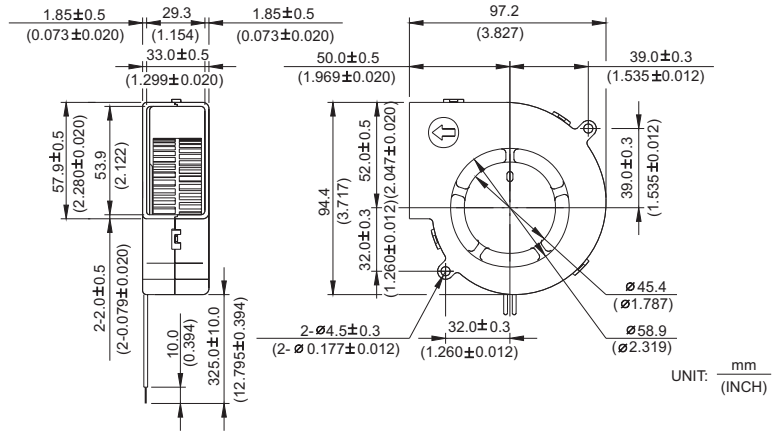

BFB 97 x 94 x 33 MM SERIES

DIMENSIONS DRAWING

- * Bearing Type
Ball Bearings
- * Material
Impeller & Frame : Plastic (UL 94V-0)
- * Lead Wires :
UL 1007 AWG #24 OR Equivalent
Red Wire Positive (+)
Black Wire Negative (-)
- * Weight : 160g (5.64 oz)

P & Q CURVE (AT RATED VOLTAGE)

MODEL		Rated Voltage	Operating Voltage Range	Input Current	Input Power	Speed	Maximum Air Flow		Maximum Air Pressure		Noise
PART NO.	FUNCTION	VDC	VDC	Amp	Watt	R.P.M.	m ³ /min	CFM	mmH ₂ O	IN H ₂ O	dB-A
BFB1012L	-R00 / -F00	12	4.0 to 13.8	0.32	3.84	2700	0.540	19.07	12.70	0.500	45.0
BFB1024L	-R00 / -F00	24	7.0 to 27.6	0.16	3.84						
BFB1012M	-R00 / -F00	12	4.0 to 13.8	0.57	6.84	3200	0.640	22.60	19.00	0.748	49.0
BFB1024M	-R00 / -F00	24	7.0 to 27.6	0.26	6.24						
BFB1012H	-R00 / -F00	12	4.0 to 13.8	0.80	9.60	3600	0.720	25.43	25.40	1.000	52.0
BFB1024H	-R00 / -F00	24	7.0 to 27.6	0.40	9.60						
BFB1012HH	-R00 / -F00	12	4.0 to 13.2	1.10	13.20	4000	0.800	28.25	33.00	1.299	55.0
BFB1024HH	-R00 / -F00	24	7.0 to 27.6	0.55	13.20						

BFB 97 x 94 x 33 MM SERIES

DIMENSIONS DRAWING

UNIT: $\frac{\text{mm}}{\text{(INCH)}}$

- * Bearing Type
Ball Bearings
- * Material
Impeller & Frame : Plastic (UL 94V-0)
- * Lead Wires :
UL 1007 AWG #24 OR Equivalent
Red Wire Positive (+)
Black Wire Negative (-)
- * Weight : 166g (5.85 oz)

BFB 97 x 94 x 33 MM SERIES

DIMENSIONS DRAWING

UNIT: $\frac{\text{mm}}{\text{(INCH)}}$

- * Bearing Type
Ball Bearings
- * Material
Impeller & Frame : Plastic (UL 94V-0)
- * Lead Wires :
UL 1007 AWG #24 OR Equivalent
Red Wire Positive (+)
Black Wire Negative (-)
- * Weight : 180g (6.35 oz)