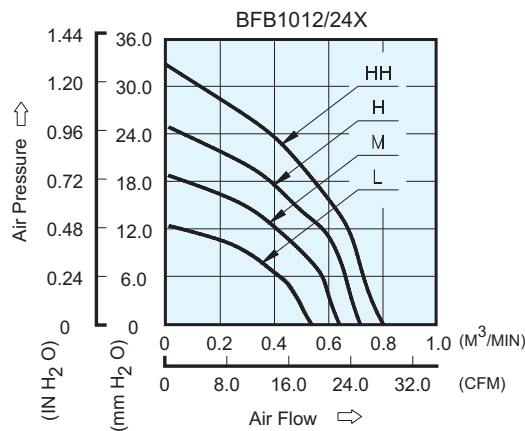

BFB 97 x 94 x 33 MM SERIES

DIMENSIONS DRAWING

- * Bearing Type
Ball Bearings
- * Material
Impeller & Frame : Plastic (UL 94V-0)
- * Lead Wires :
UL 1007 AWG #24 OR Equivalent
Red Wire Positive (+)
Black Wire Negative (-)
- * Weight : 160g (5.64 oz)

P & Q CURVE (AT RATED VOLTAGE)

MODEL		Rated Voltage	Operating Voltage Range	Input Current	Input Power	Speed	Maximum Air Flow		Maximum Air Pressure		Noise
PART NO.	FUNCTION	VDC	VDC	Amp	Watt	R.P.M.	m ³ /min	CFM	mmH ₂ O	IN H ₂ O	dB-A
BFB1012L	-R00 / -F00	12	4.0 to 13.8	0.32	3.84	2700	0.540	19.07	12.70	0.500	45.0
BFB1024L	-R00 / -F00	24	7.0 to 27.6	0.16	3.84						
BFB1012M	-R00 / -F00	12	4.0 to 13.8	0.57	6.84	3200	0.640	22.60	19.00	0.748	49.0
BFB1024M	-R00 / -F00	24	7.0 to 27.6	0.26	6.24						
BFB1012H	-R00 / -F00	12	4.0 to 13.8	0.80	9.60	3600	0.720	25.43	25.40	1.000	52.0
BFB1024H	-R00 / -F00	24	7.0 to 27.6	0.40	9.60						
BFB1012HH	-R00 / -F00	12	4.0 to 13.2	1.10	13.20	4000	0.800	28.25	33.00	1.299	55.0
BFB1024HH	-R00 / -F00	24	7.0 to 27.6	0.55	13.20						

* Function type is optional.
 * The max. air flow and the speed are measured in free air ; max. air pressure is measured at zero air flow.
 * Noise is measured in anechoic chamber in free air, one meter from intake side.
 * All readings are typical values at rated voltage.
 * Specifications are subject to change without notice.

BFB 97 x 94 x 33 MM SERIES

DIMENSIONS DRAWING

UNIT: $\frac{\text{mm}}{\text{(INCH)}}$

- * Bearing Type
Ball Bearings
- * Material
Impeller & Frame : Plastic (UL 94V-0)
- * Lead Wires :
UL 1007 AWG #24 OR Equivalent
Red Wire Positive (+)
Black Wire Negative (-)
- * Weight : 166g (5.85 oz)