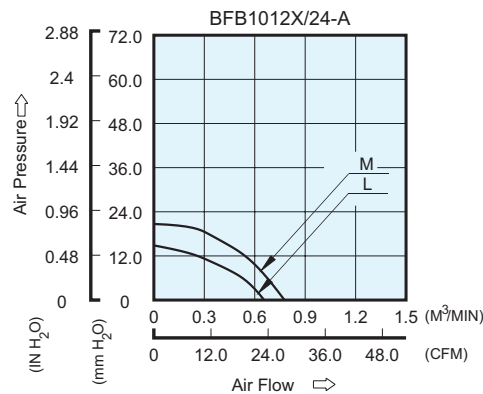

P & Q CURVE (AT RATED VOLTAGE)

MODEL		Rated Voltage	Operating Voltage Range	Input Current	Input Power	Speed	Maximum Air Flow		Maximum Air Pressure		Noise
PART NO.	FUNCTION	VDC	VDC	Amp	Watt	R.P.M.	m ³ /min	CFM	mmH ₂ O	IN H ₂ O	dB-A
BFB1012L	-R00 / -F00	12	4.0 to 13.8	0.32	3.84	2700	0.540	19.07	12.70	0.500	45.0
BFB1024L	-R00 / -F00	24	7.0 to 27.6	0.16	3.84						
BFB1012M	-R00 / -F00	12	4.0 to 13.8	0.57	6.84	3200	0.640	22.60	19.00	0.748	49.0
BFB1024M	-R00 / -F00	24	7.0 to 27.6	0.26	6.24						
BFB1012H	-R00 / -F00	12	4.0 to 13.8	0.80	9.60	3600	0.720	25.43	25.40	1.000	52.0
BFB1024H	-R00 / -F00	24	7.0 to 27.6	0.40	9.60						
BFB1012HH	-R00 / -F00	12	4.0 to 13.2	1.10	13.20	4000	0.800	28.25	33.00	1.299	55.0
BFB1024HH	-R00 / -F00	24	7.0 to 27.6	0.55	13.20						

BFB 97 x 94 x 33 MM SERIES

DIMENSIONS DRAWING

UNIT: $\frac{\text{mm}}{\text{(INCH)}}$

- * Bearing Type
Ball Bearings
- * Material
Impeller & Frame : Plastic (UL 94V-0)
- * Lead Wires :
UL 1007 AWG #24 OR Equivalent
Red Wire Positive (+)
Black Wire Negative (-)
- * Weight : 166g (5.85 oz)

P & Q CURVE (AT RATED VOLTAGE)

MODEL			Rated Voltage	Operating Voltage Range	Input Current	Input Power	Speed	Maximum Air Flow		Maximum Air Pressure		Noise
PART NO.	REV.	FUNCTION	VDC	VDC	Amp	Watt	R.P.M.	m ³ /min	CFM	mmH ₂ O	IN H ₂ O	dB-A
BFB1012L	-A	R00/F00	12	4.0 to 13.2	0.37	4.44	2700	0.656	23.17	14.85	0.585	49.5
BFB1012M	-A	R00/F00	12	4.0 to 13.2	0.55	6.60	3200	0.777	27.44	22.68	0.893	52.5

BFB 97 x 94 x 33 MM SERIES

DIMENSIONS DRAWING

UNIT: $\frac{\text{mm}}{\text{(INCH)}}$

- * Bearing Type
Ball Bearings
- * Material
Impeller & Frame : Plastic (UL 94V-0)
- * Lead Wires :
UL 1007 AWG #24 OR Equivalent
Red Wire Positive (+)
Black Wire Negative (-)
- * Weight : 180g (6.35 oz)