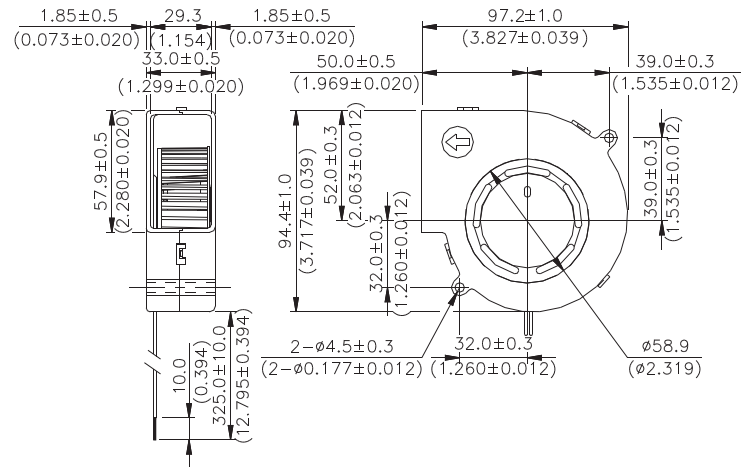

BFB 97 x 94 x 33 MM SERIES

DIMENSIONS DRAWING

- * Bearing Type
Ball Bearings
- * Material
Impeller & Frame : Plastic (UL 94V-0)
- * Lead Wires :
UL 1007 AWG #24 OR Equivalent
Red Wire Positive (+)
Black Wire Negative (-)
- * Weight : 160g (5.64 oz)

P & Q CURVE (AT RATED VOLTAGE)

MODEL		Rated Voltage	Operating Voltage Range	Input Current	Input Power	Speed	Maximum Air Flow		Maximum Air Pressure		Noise
PART NO.	FUNCTION	VDC	VDC	Amp	Watt	R.P.M.	m ³ /min	CFM	mmH ₂ O	IN H ₂ O	dB-A
BFB1012L	-R00 / -F00	12	4.0 to 13.8	0.32	3.84	2700	0.540	19.07	12.70	0.500	45.0
BFB1024L	-R00 / -F00	24	7.0 to 27.6	0.16	3.84						
BFB1012M	-R00 / -F00	12	4.0 to 13.8	0.57	6.84	3200	0.640	22.60	19.00	0.748	49.0
BFB1024M	-R00 / -F00	24	7.0 to 27.6	0.26	6.24						
BFB1012H	-R00 / -F00	12	4.0 to 13.8	0.80	9.60	3600	0.720	25.43	25.40	1.000	52.0
BFB1024H	-R00 / -F00	24	7.0 to 27.6	0.40	9.60						
BFB1012HH	-R00 / -F00	12	4.0 to 13.2	1.10	13.20	4000	0.800	28.25	33.00	1.299	55.0
BFB1024HH	-R00 / -F00	24	7.0 to 27.6	0.55	13.20						

BFB 97 x 94 x 33 MM SERIES

DIMENSIONS DRAWING

UNIT: $\frac{\text{mm}}{\text{(INCH)}}$

- * Bearing Type
Ball Bearings
- * Material
Impeller & Frame : Plastic (UL 94V-0)
- * Lead Wires :
UL 1007 AWG #24 OR Equivalent
Red Wire Positive (+)
Black Wire Negative (-)
- * Weight : 166g (5.85 oz)

BFB 97 x 94 x 33 MM SERIES

DIMENSIONS DRAWING

UNIT: $\frac{\text{mm}}{\text{(INCH)}}$

- * Bearing Type
Ball Bearings
- * Material
Impeller & Frame : Plastic (UL 94V-0)
- * Lead Wires :
UL 1007 AWG #24 OR Equivalent
Red Wire Positive (+)
Black Wire Negative (-)
- * Weight : 180g (6.35 oz)