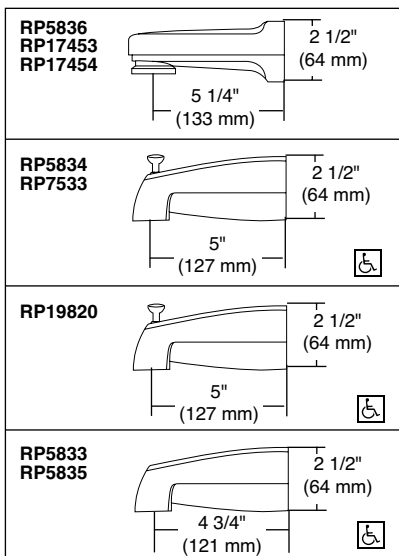

- Screwdriver Stops. Order two RP5876s for I.P.S. or two RP6005s for C.W.T.
- Shower Arm. Order RP6023.
- Shower Flange. Order RP6025.
- Non-metallic Touch-Clean® showerhead/1 spray pattern. Order RP28600.
- Non-metallic Dual Spray Touch-Clean® showerhead/2 spray patterns. Order RP28601.
- Non-metallic Ultimate Touch-Clean® showerhead/3 spray patterns. Order RP28602.
- Brass shower arm diverter for hand shower. Order RP4239.
- Personal hand shower with 24" vertical bar, 60" hose. Order RP7245.
- Personal hand shower with 24" vertical bar, 60" hose, vacuum breaker and wall supply elbow. Order RPW1111HDF.
- Personal hand shower with 60" hose, vacuum breaker and wall supply elbow. Order RPW2222HDF.
- Metallic tub filler with pull-down diverter for 1/2" C.W.T. or 1/2" I.P.S. Order RP17454.
- Non-metallic tub filler with pull-down diverter for 1/2" C.W.T. or 1/2" I.P.S. Order RP17453.
- Non-metallic slip-on tub filler with pull-down diverter for 1/2" C.W.T. Order RP5836.
- Metallic tub filler with pull-up diverter for 1/2" C.W.T. or 1/2" I.P.S. Order RP7533.
- Non-metallic tub filler with pull-up diverter for 1/2" C.W.T. or 1/2" I.P.S. Order RP5834.
- Non-metallic slip-on tub filler with pull-up diverter for 1/2" C.W.T. Order RP19820.
- Metallic over-the-rim tub filler for 1/2" I.P.S. Order RP5833.
- Metallic over-the-rim slip-on tub filler for 1/2" C.W.T. Order RP5835.
- Bath waste assemblies and bath accessories also available separately.

DELTA
FAUCET COMPANY
Indianapolis, Indiana 46280
A Division of Masco Corporation of Indiana
© 2001 Masco Corporation of Indiana

DSP-B-1304 Rev. A