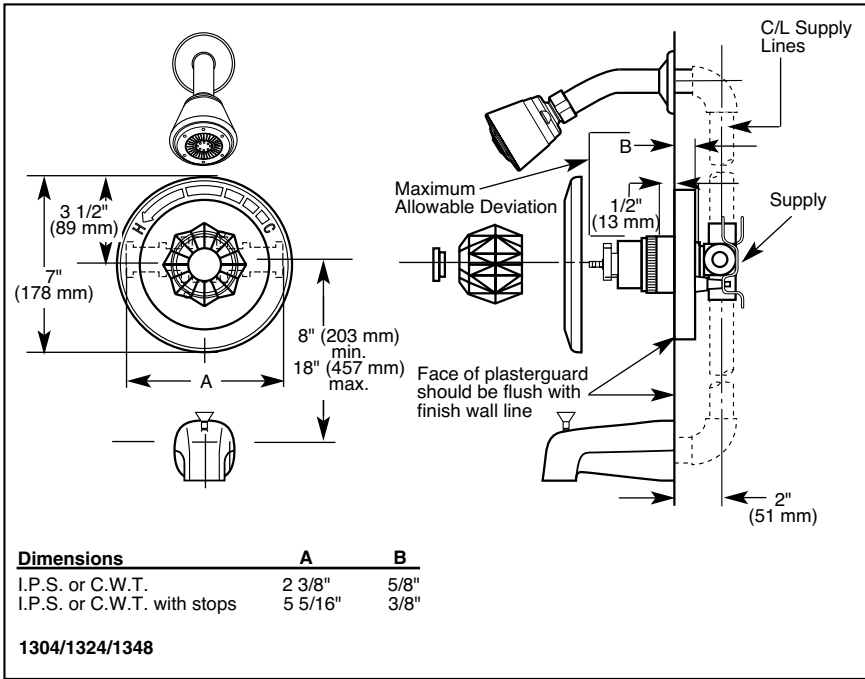

Submitted Model No.: _____

Specific Features: _____