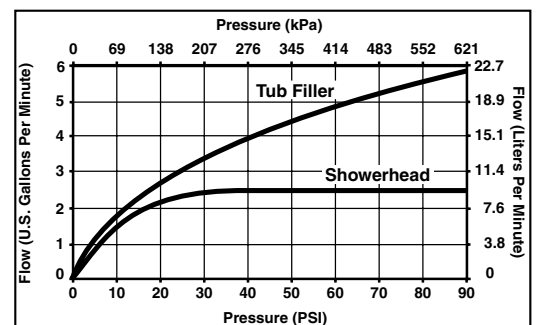

Submitted Model No.: _____

Specific Features: _____

DELTA

BATH MIXING VALVES

- Valve Only (1304 Series)
- Tub Only (1312 Series)
- Shower Only (1324 Series)
- Tub/Shower (1348 Series)
- Single Handle
- Monitor® with Scald-Guard® Valve
- Pressure Balance
- Temperature Only Controlled with Handle

STANDARD SPECIFICATIONS:

- Pressure balanced single handle bath mixing valve.
- Requires 1 1/2" (38 mm) wall cavity.
- Back-to-back installation capability.
- Solid brass fabricated body.
- Clear knob handle with red/blue indicators.
- Monitor® with Scald-Guard® valve. Maintains a balanced pressure of hot and cold water even when a valve is turned on or off elsewhere in the system.
- Temperature only controlled with handle.
- Field adjustable to limit handle rotation into hot water zone.
- 120° maximum handle rotation.
- All parts shall be replaceable from the front of the valve.