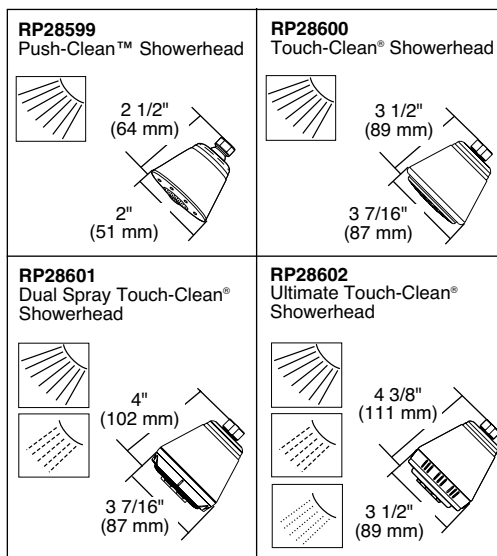

- Screwdriver Stops. Order two RP5876s for I.P.S. or two RP6005s for C.W.T.
- Shower Arm. Order RP6023.
- Shower Flange. Order RP6025.
- Non-metallic Touch-Clean® showerhead/1 spray pattern. Order RP28600.
- Non-metallic Dual Spray Touch-Clean® showerhead/2 spray patterns. Order RP28601.
- Non-metallic Ultimate Touch-Clean® showerhead/3 spray patterns. Order RP28602.
- Brass shower arm diverter for hand shower. Order RP4239.
- Personal hand shower with 24" vertical bar, 60" hose. Order RP7245.
- Personal hand shower with 24" vertical bar, 60" hose, vacuum breaker and wall supply elbow. Order RPW1111HDF.
- Personal hand shower with 60" hose, vacuum breaker and wall supply elbow. Order RPW2222HDF.
- Metallic tub filler with pull-down diverter for 1/2" C.W.T. or 1/2" I.P.S. Order RP17454.
- Non-metallic tub filler with pull-down diverter for 1/2" C.W.T. or 1/2" I.P.S. Order RP17453.
- Non-metallic slip-on tub filler with pull-down diverter for 1/2" C.W.T. Order RP5836.
- Metallic tub filler with pull-up diverter for 1/2" C.W.T. or 1/2" I.P.S. Order RP7533.
- Non-metallic tub filler with pull-up diverter for 1/2" C.W.T. or 1/2" I.P.S. Order RP5834.
- Non-metallic slip-on tub filler with pull-up diverter for 1/2" C.W.T. Order RP19820.
- Metallic over-the-rim tub filler for 1/2" I.P.S. Order RP5833.
- Metallic over-the-rim slip-on tub filler for 1/2" C.W.T. Order RP5835.
- Bath waste assemblies and bath accessories also available separately.

DELTA
FAUCET COMPANY
Indianapolis, Indiana 46280
A Division of Masco Corporation of Indiana
© 2001 Masco Corporation of Indiana

DSP-B-1304 Rev. A