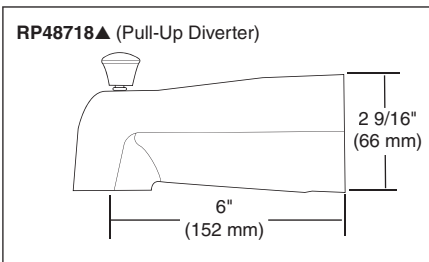

WARRANTY

- Lifetime Faucet and Finish Limited Warranty to the original consumer purchaser to be free from defects in material and workmanship.
- 5 Year Limited Warranty for usage in all industrial, commercial and business applications.

▲ = Designate Proper Finish Suffix

COMPLIES WITH:

- ASME A112.18.1 / CSA B125.1
- ASSE 1016
- ☒ Indicates ADA compliance to ICC/ANSI A117.1