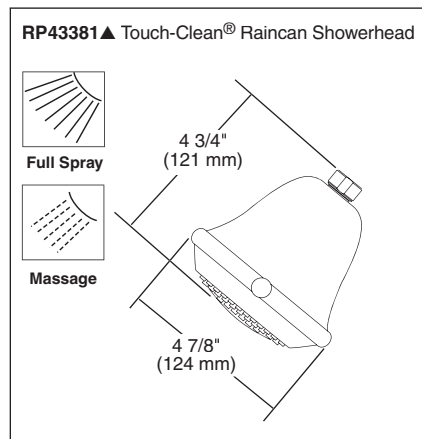

WARRANTY

- Lifetime Faucet and Finish Limited Warranty to the original consumer purchaser to be free from defects in material and workmanship.
- 5 Year Limited Warranty for usage in all industrial, commercial and business applications.

▲ = Designate Proper Finish Suffix

COMPLIES WITH:

- ASME A112.18.1 / CSA B125.1
- ASSE 1016
- ☒ Indicates ADA compliance to ICC/ANSI A117.1