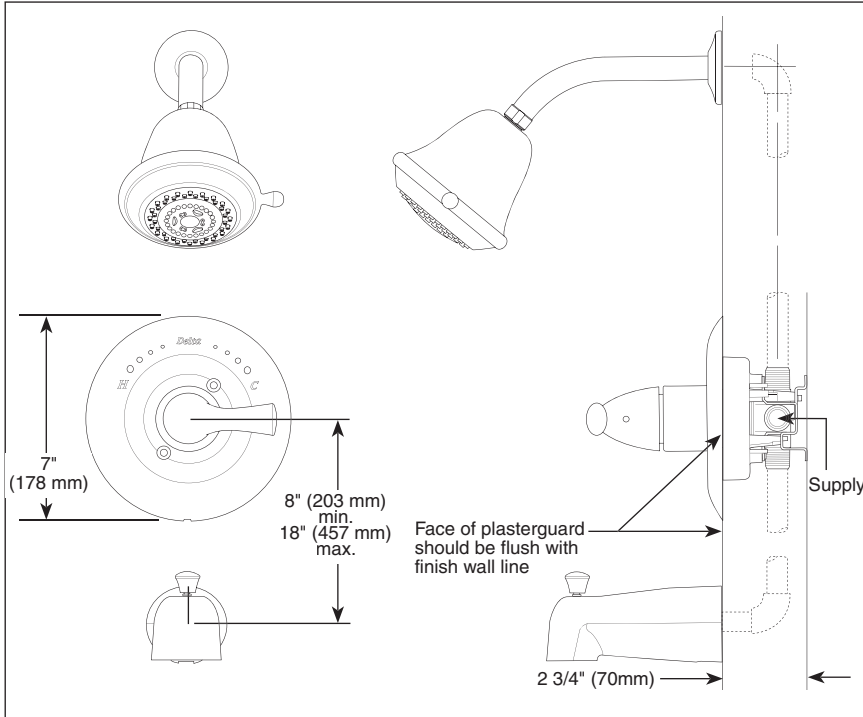

TUB AND SHOWER FAUCET TRIM

■ Tub/Shower (144913 Series)

Submitted Model No.: _____
 Specific Features: _____

STANDARD SPECIFICATIONS:

- Monitor® 14 Series pressure balanced bath mixing valve with Scald-Guard®.
- Maintains a balanced pressure of hot and cold water even when a valve is turned on or off elsewhere in the system.
- For use with MultiChoice® Universal rough valve body. (R10000 Series)
- Back-to-back installation capability.
- Solid brass forged body.
- Temperature only controlled with handle.
- Field adjustable to limit handle rotation into hot water zone.
- 120° maximum handle rotation.
- All parts replaceable from the front of the valve.