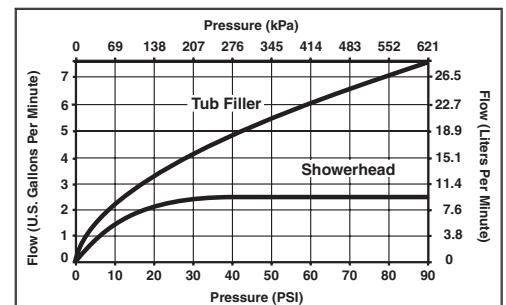

55 E. 111th Street, Indianapolis, Indiana 46280
395 Matheson Blvd. E., Mississauga, ON L4Z 2H2
© 2008 Masco Corporation of Indiana

Delta reserves the right (1) to make changes in specifications and materials, and (2) to change or discontinue models, both without notice or obligation. Dimensions are for reference only. See current full-line price book or www.specselect.com for finish options and product availability.

DSP-B-144913 Rev. A