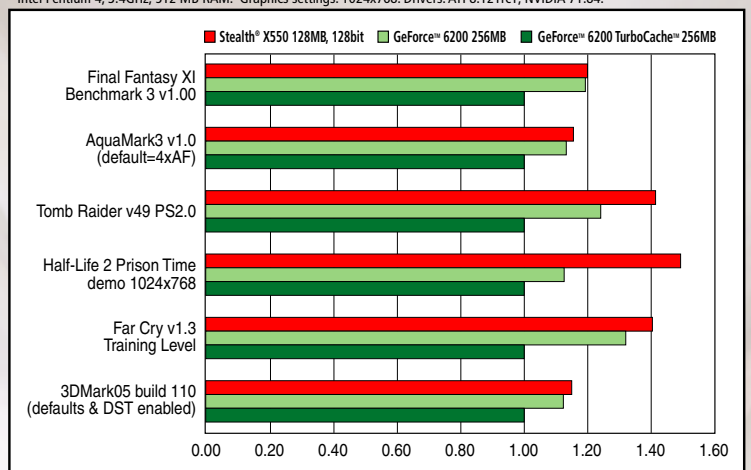

Overview

Get the most from your gaming, digital photography, video editing and web surfing experiences with the Stealth® X550, an affordable graphics upgrade featuring ATI's industry-leading performance, technology and support. The Stealth X550 fully supports the PCI Express® bus, the newest PC industry standard for delivering maximum real-time performance for your graphics-intensive software applications.

*Radeon X550 128MB 128-bit compared with GeForce™ 6200 with 256MB TurboCache™ and GeForce 6200™ 256MB. Test system: Intel Pentium 4, 3.4GHz, 512 MB RAM. Graphics settings: 1024x768. Drivers: ATI 8.121rc1, NVIDIA 71.84.