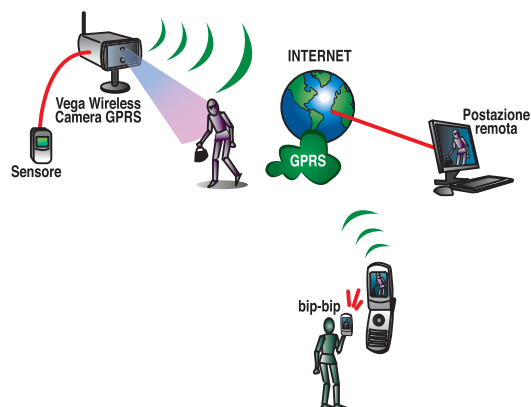

**Vega Wireless Camera WLAN** supports the 54Mbps Wireless LAN protocol.

After an alarm detection the GPRS version can automatically connect to the Internet and **signal the alarm via SMS**.

The user can connect to the GPRS videocamera with any Internet browser, both via computer and mobile phone, to display the real situation and download the saved images.

**Il mondo nelle Tue mani.**

For further information: [international@digicom.it](mailto:international@digicom.it) or <http://www.digicom.it>

VEGA WIRELESS CAMERA 19.03.2007

Download from [www.Somanuals.com](http://www.Somanuals.com). All Manuals Search And Download.

# VEGA WIRELESS CAMERA

Vega Wireless Camera GPRS can be used wherever the GSM network is active.

Vega Wireless Camera WLAN operates at its best when connected to a wireless Access Point.

For a professional use of Vega Wireless Camera WLAN, we suggest to use it with the Digicom **Vega Video** concentrator.

- 1 reset factory default button
- Sim holder (GPRS version)
- Flash Memory
- Battery backup
- Wall mounting kit
- Dimensions: 127 x 77 x 48 mm
- Weight: about 300 gr
- CE Mark

External slot for Vega Wireless Camera