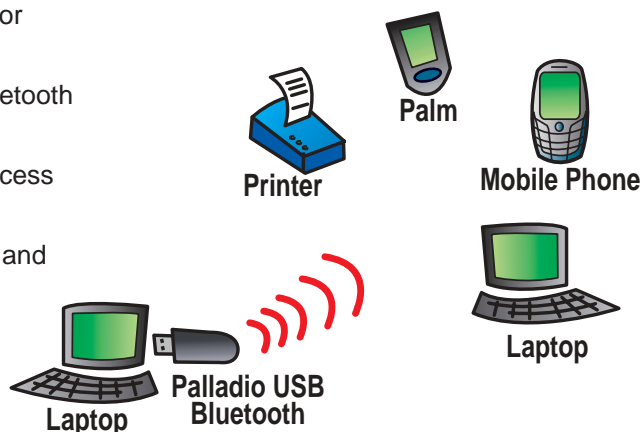

Palladio USB Bluetooth EDR 10

DESCRIPTION

New Palladio USB Bluetooth EDR 10, even more performing.

This is the ideal solution for applications both on desktop and Laptop PCs.

Based on the new **Bluetooth EDR (Enhanced data Rate) Technology** and up to four times faster than the previous technology, Palladio USB Bluetooth EDR 10 offers a better interoperability and coexistence with other radio technologies on the 2.4 GHz frequency, as the Wireless LAN.

Also the **new Hi-Fi Audio profile** is supported.

Palladio USB Bluetooth EDR 10 will choose the free frequencies removing the interferences with the other radio devices.

It is powered directly by the computer USB port and it can connect the PC (Desktop or Laptop) to your portable devices (mobile phone, PDA, printers, etc.) It's a **Class 2** device that covers a maximum distance of **10 meters** and **can reach the speed of 3 Mbps**;

With Palladio USB Bluetooth EDR 10 you can:

- Surf the Internet and read your e-mails with your Bluetooth™ GSM phone (ideal for GPRS applications);
- Connect up to 7 computers in wireless mode for data transfer;
- Connect to a local area network through a Bluetooth Access Point;
- Connect to the Internet through a Bluetooth Access Point;
- Synchronize the data between your computer and the PDA;
- Use Bluetooth headset.

Code: 8E4259

- Bluetooth EDR standard
- Frequency Band: 2.4 GHz (2400-2483.5 MHz)
- Output power meets Class 2 requirement
- Distance up to 10 meters
- Bluetooth Audio support
- Hi-Fi Audio support
- Receive sensitivity: -84dBm
- Built-in antenna
- USB 2.0 interface
- Data rate up to 3 Mbps
- 128 bit data encryption
- 5Vcc powered by the USB port
- Status LED indicator
- Drivers for Windows® XP, XP/SP2, 2000, ME, 98SE
- Mac® OS X native support
- Size: 49 x 17 x 9mm
- CE Mark