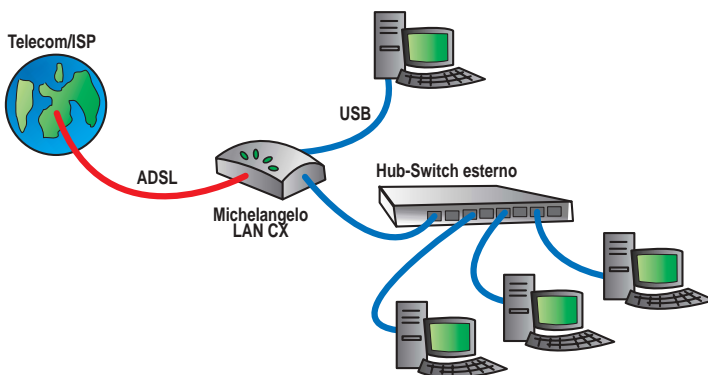

## DESCRIPTION

Michelangelo LAN CX is an **ADSL2/2+ Router** ideal for SOHO (Small Office Home Office) applications over the ADSL line.

It supports the most popular **ADSL2/2+ and ADSL protocols** and has got routing features to carry out and configure your LAN in the best way.

Thanks to the Web based configuration, Michelangelo LAN CX can be simply and quickly configured from Windows®, Macintosh®, Linux, etc., using a common browser (Explorer, Netscape, etc.).

You don't need to connect several times at a day to send and receive the e-mails as your Internet connection will be always on and the telephone line always free for faxes and calls, etc.

Using Michelangelo LAN CX you will exploit all the advantages of the ADSL connection and you will be able to download images, videos and mpeg files in few seconds.

It has an USB port for the direct connection of a Windows® PC.

The built-in Stateful Packet Inspection Firewall protects your LAN from Internet attacks and intrusions.

Code: 8E4224

- Asymmetric data speed
- Downstream max.speed: 24Mbps (ADSL2+), 8Mbps (dmt)
- Upstream max.speed: 1Mbps (ADSL2+), 1Mbps (dmt)
- ADSL standard: ADSL2+, ADSL2, DELT, READSL2, ADSL Full-rate ANSI T1.413 Issue 2, G.dmt, G.lite, G.hs
- Flash upgradable
- NAT and NAT Export supported
- Supported protocols:
  - RFC-2364 (PPP over ATM)
  - RFC-2516 (PPP over Ethernet)
  - RFC-1483 (Bridged and Routed Ethernet over ATM)
- ATM UNI3.1/4.0 PVC, ATMSAR, ATM AAL5 and OAM F5 support
- ADSL WAN interface: RJ 11 connector
- 10/100 Mbps LAN port
- 1 USB 1.1 port
- Built-in Stateful Packet Inspection Firewall support
- Nat and NAT Export support
- DHCP server and client
- Static and RIPv2 routing
- Packet filtering (block & forward)
- DMZ and IN & OUT VPN Passthrough support
- PAP and CHAP authentication
- FTP TFTP upgradable
- WEB based configuration
- Remote configuration
- LAN, ADSL and ATM autodiagnostic functions
- Power Supply: 12Vac 1A through external power supply 220Vac
- CE Mark