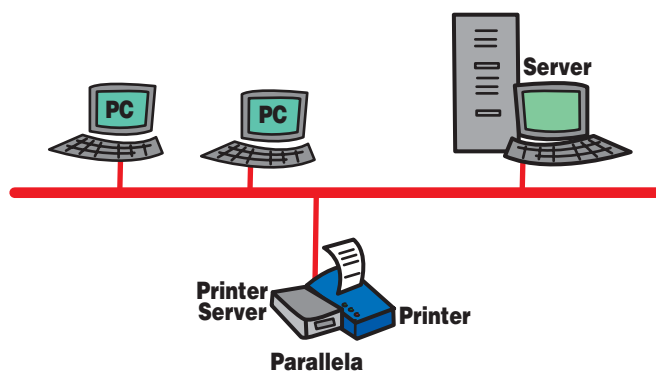

## DESCRIPTION

*The compact solution to share the LAN printer!*

The new small sized Digicom Printer Server PX directly connects to the printer parallel port so that the printer can be shared by all the PCs of the LAN, independently by the Operating System.

With Printer Server PX you will be able to easily share your color printers or the printers equipped with a parallel port.

It is a suitable solution for all the applications of Office Printer Sharing as it is supplied with

complete drivers and supports the most popular print modes.

Printer Server PX supports Windows® XP, 2000, ME, 98, 95, NT and MAC® OS.

Code: 8E4262

- 1 Autosensing LAN port 10BaseT/100BaseTx
- 1 Bidirectional parallel port, Type B Centronics (IEEE1284, Nibble/Byte mode)
- Supported protocols: TCP/IP, NetBEUI, IPX/SPX, AppleTalk
- Windows® XP, 2000, Me, 98, 95, NT, Mac® OS X and higher
- LPR and RAW print modes
- WEB Based configuration
- Led indicators: Lk, LPT, Pw
- Plastic chassis
- 5V external power supply
- Dimensions: 90 x 60 x 33 mm
- Weight: 50 gr.
- Operating temperature from 0 to 50°C
- Non-condensing humidity between 5% and 95%
- CE Mark