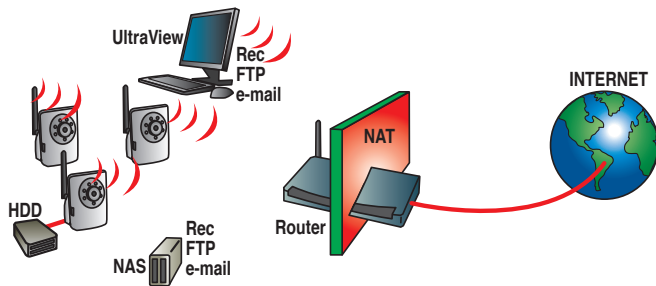

It is possible to set the automatic sending of images at regular times to the FTP server or via e-mail, besides to many other advanced functions.

The presence of a USB port to connect an hard-disk for the local storage of images and the bidirectional audio complete the basis equipment of IP Camera 300W.