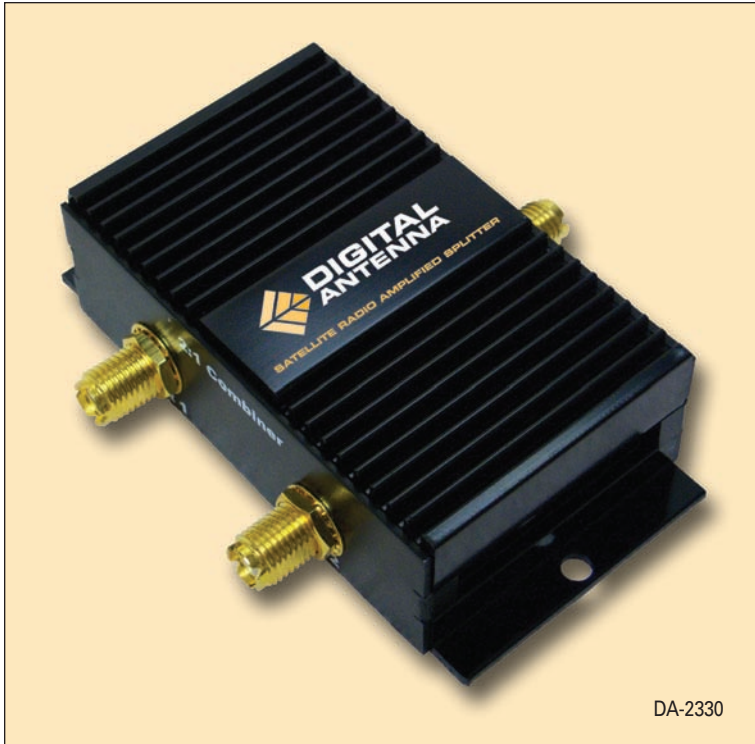

AMPLIFIED SATELLITE RADIO ANTENNA SPLITTER

2-WAY AMPLIFIED SPLITTER

FOR XM, XM WX, SIRIUS RADIO

New 2-way amplified satellite radio splitter, model DA-2330, is optimized for use with all satellite radio systems and permits operation of two satellite radio receivers from a single antenna. The splitter is manufactured with a durable black powder-coated finish and high quality gold plated mini-UHF female connectors. Power is supplied from any of the radios connected to the splitter's output. The splitter's 10dB gain allows longer cables to be used to the receivers. Includes double mini-UHF male adapter for easy connection to Digital Antenna's Satellite Radio Antenna, model 233-XM-50.

Digital Antenna makes installation easy, offering factory assembled cables available in 10, 20, 25 and 50' lengths. If cable extensions greater than 200 feet are desired, DA340 or DA440 cable is recommended.

Features:

- 10dB optimized gain
- Rugged powder coated finish
- Quality gold plated connectors

Digital Antenna's amplified splitter is optimized and compatible for use with XM and Sirius satellite radio systems. The internal amplifier is powered by the radio's DC voltage. XM nominal voltage is 4.5 VDC. Sirius nominal voltage is 6.5 VDC.

Product Technical Specifications

Model #DA-2330

Frequency	2320 – 2345.0 MHz (SIRIUS, XM, XM WX)
Splitter Gain	10dB
Connectors	Mini-UHF female with double male adapter
Max noise figure	3dB
Max input signal	-10dBm
Temperature range	-40 degrees C to + 60 degrees C
Current consumption	50 milliamps
DC power passing	Hierarchical, all ports diode protected
DC voltage drop	(output to input) 0.5 VDC typical
Dimensions	2" l x 4" w 1.25" h
Warranty	1 year (limited)