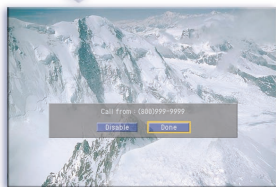

SIR-S70

DIRECTV® Multi-Satellite Receiver

- Access to over 225 Digital-Quality Audio and Video Channels
- Samsung's Proprietary Game pack
- Small and Compact Design
- On-screen Caller ID*
- Up to 3-Day Advanced Program Guide™
- Multiple A/V Outputs
- Bilingual User Interface (English/Spanish)

Advanced Program Guide™

Caller ID subscribers, see who's calling with an on-screen display

Game pack, fun and easy to play games included.

*The Caller ID feature only works if you subscribe to the Caller ID service provided by your local telephone service.