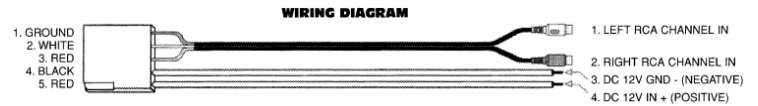

Figure 2—Wiring Harnesses