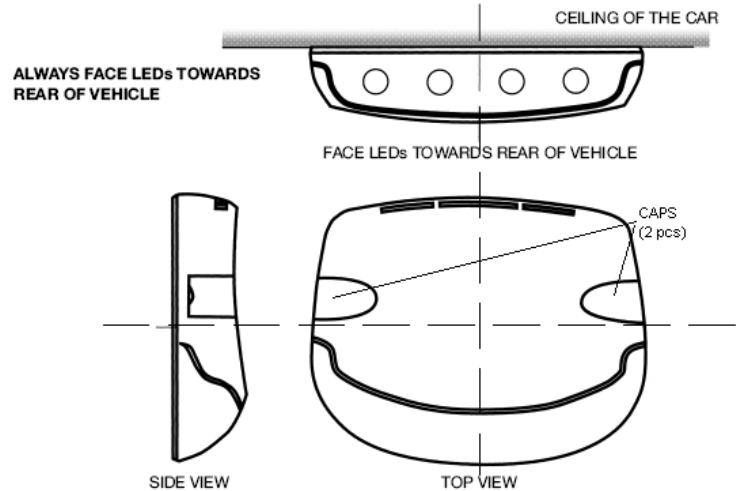

Figure 3—IR Transmitter