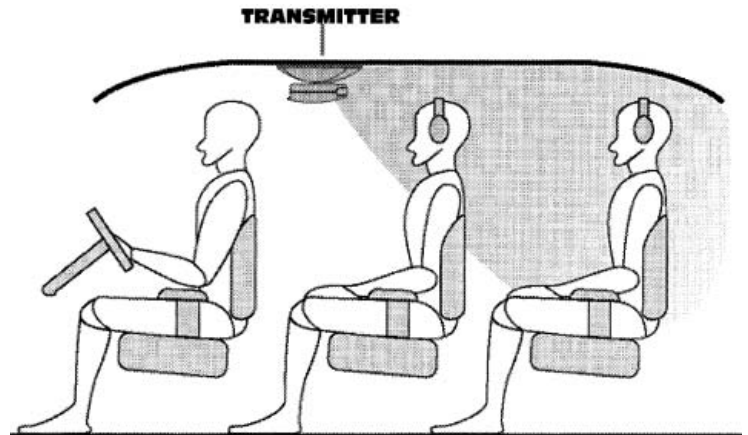

Wire Harness (with RCA connectors)

1. Using the dual RCA (M/M) cables (not supplied—length to be determined by installation requirements), connect each to the Red and White RCA jacks. Connect the other end to each of the low level signal sources (left and right channels).
2. Connect wire 3 of the harness (Black wire, negative) to the ground of the vehicle.
3. Connect wire 4 of the harness (Red wire, +12 volt) to the ignition source. This is an ignition wire that provides +12V when the ignition key is turned on.

IR Transmitter

1. Plug wire harness into transmitter.
2. Remove the 2 plastic caps on the transmitter to exposed the mounting screw holes (figure 3).
3. Fasten transmitter to headliner using two short metal screws. **Use caution, do not drill through the roof of the vehicle. Locate a roof metal beam or glue a piece of wood to the metal roof.**
4. Reinstall the plastic caps.

Wireless Headphones

Follow the instructions with the owner's manual for the headphones for proper operation.

Figure 1—Transmitter Mounting Diagram

Figure 1—Transmitter Mounting Diagram, continued

Figure 2—Wiring Harnesses