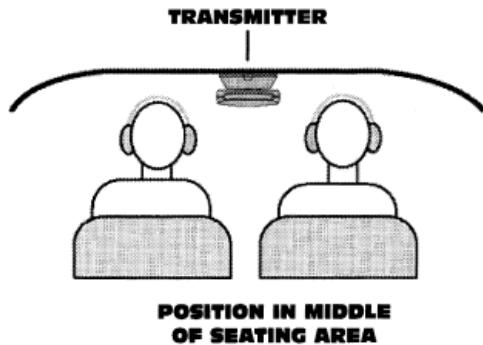

Wire Harness (with RCA connectors)

1. Using the dual RCA (M/M) cables (not supplied—length to be determined by installation requirements), connect each to the Red and White RCA jacks. Connect the other end to each of the low level signal sources (left and right channels).
2. Connect wire 3 of the harness (Black wire, negative) to the ground of the vehicle.
3. Connect wire 4 of the harness (Red wire, +12 volt) to the ignition source. This is an ignition wire that provides +12V when the ignition key is turned on.

IR Transmitter

1. Plug wire harness into transmitter.
2. Remove the 2 plastic caps on the transmitter to exposed the mounting screw holes (figure 3).
3. Fasten transmitter to headliner using two short metal screws. **Use caution, do not drill through the roof of the vehicle. Locate a roof metal beam or glue a piece of wood to the metal roof.**
4. Reinstall the plastic caps.

Wireless Headphones

Follow the instructions with the owner's manual for the headphones for proper operation.

Figure 1—Transmitter Mounting Diagram

Figure 1—Transmitter Mounting Diagram, continued

Figure 2—Wiring Harnesses