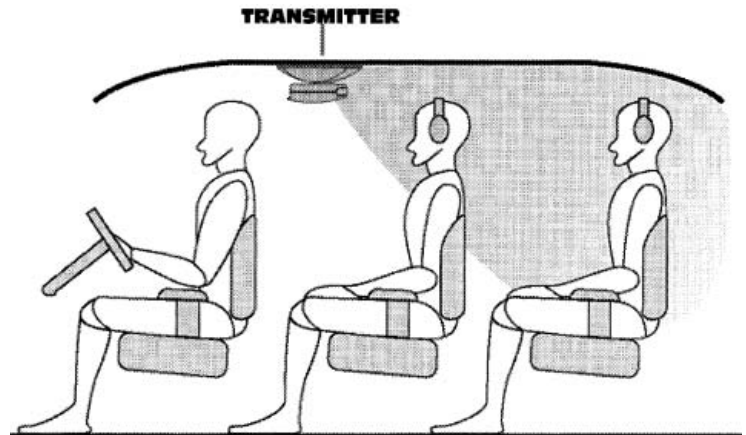

Wire Harness (with RCA connectors)

1. Using two dual RCA (M/M) cables (not supplied—length to be determined by installation requirements), connect one end of each to the Red and White RCA jacks. Connect the other ends to the channel A and channel B to each of the low level signal sources (A and B).
2. Connect pin 4 of the channel A harness (Black wire, negative) to the ground of the vehicle.
3. Connect pin 5 of the channel A harness (Red wire, +12 volt) to the ignition source. This is an ignition wire that provides +12V when the ignition key is turned on.

IR Transmitter

1. Plug wire harness into transmitter.
2. Remove the 2 plastic caps on the transmitter to exposed the mounting screw holes (figure 3).
3. Fasten transmitter to headliner using two short metal screws. **Use caution, do not drill through the roof of the vehicle. Locate a roof metal beam or glue a piece of wood to the metal roof.**
4. Reinstall the plastic caps.

2-Channel Wireless Headphones

Follow the instructions with the owner's manual for the headphones for proper operation.

Figure 1—Transmitter Mounting Diagram

Figure 1—Transmitter Mounting Diagram, continued