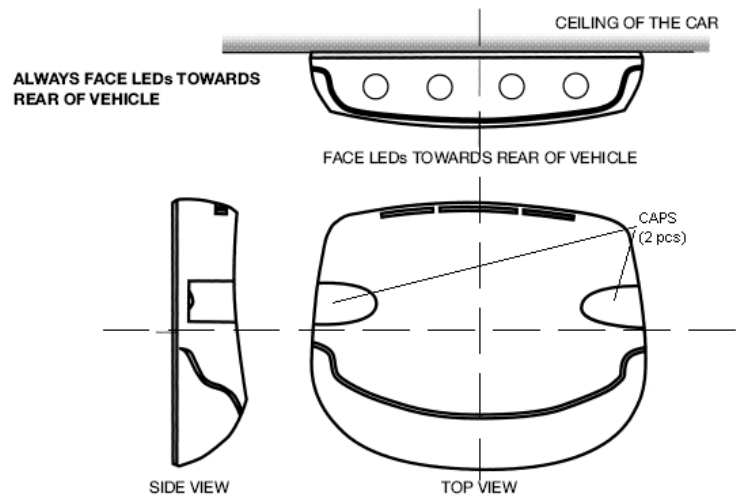

Wire Harness (with RCA connectors)

1. Using two dual RCA (M/M) cables (not supplied—length to be determined by installation requirements), connect one end of each to the Red and White RCA jacks. Connect the other ends to the channel A and channel B to each of the low level signal sources (A and B).
2. Connect pin 4 of the channel A harness (Black wire, negative) to the ground of the vehicle.
3. Connect pin 5 of the channel A harness (Red wire, +12 volt) to the ignition source. This is an ignition wire that provides +12V when the ignition key is turned on.

IR Transmitter

1. Plug wire harness into transmitter.
2. Remove the 2 plastic caps on the transmitter to exposed the mounting screw holes (figure 3).
3. Fasten transmitter to headliner using two short metal screws. **Use caution, do not drill through the roof of the vehicle. Locate a roof metal beam or glue a piece of wood to the metal roof.**
4. Reinstall the plastic caps.

2-Channel Wireless Headphones

Follow the instructions with the owner's manual for the headphones for proper operation.

Figure 1—Transmitter Mounting Diagram

Figure 1—Transmitter Mounting Diagram, continued

Figure 2—Wiring Harnesses

Figure 3—IR Transmitter

Free Manuals Download Website

<http://myh66.com>

<http://usermanuals.us>

<http://www.somanuals.com>

<http://www.4manuals.cc>

<http://www.manual-lib.com>