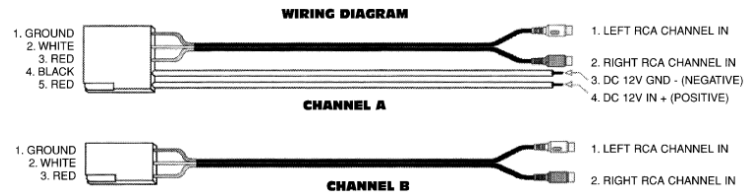

Wire Harness (with RCA connectors)

1. Using two dual RCA (M/M) cables (not supplied—length to be determined by installation requirements), connect one end of each to the Red and White RCA jacks. Connect the other ends to the channel A and channel B to each of the low level signal sources (A and B).
2. Connect pin 4 of the channel A harness (Black wire, negative) to the ground of the vehicle.
3. Connect pin 5 of the channel A harness (Red wire, +12 volt) to the ignition source. This is an ignition wire that provides +12V when the ignition key is turned on.

IR Transmitter

1. Plug wire harness into transmitter.
2. Remove the 2 plastic caps on the transmitter to exposed the mounting screw holes (figure 3).
3. Fasten transmitter to headliner using two short metal screws. **Use caution, do not drill through the roof of the vehicle. Locate a roof metal beam or glue a piece of wood to the metal roof.**
4. Reinstall the plastic caps.

2-Channel Wireless Headphones

Follow the instructions with the owner's manual for the headphones for proper operation.

Figure 1—Transmitter Mounting Diagram

Figure 1—Transmitter Mounting Diagram, continued

Figure 2—Wiring Harnesses

Figure 3—IR Transmitter

Free Manuals Download Website

<http://myh66.com>

<http://usermanuals.us>

<http://www.somanuals.com>

<http://www.4manuals.cc>

<http://www.manual-lib.com>