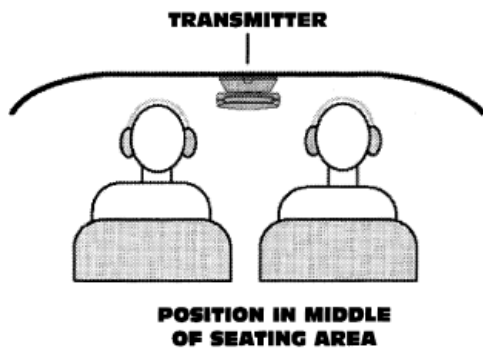

Wire Harness (with RCA connectors)

1. Using two dual RCA (M/M) cables (not supplied—length to be determined by installation requirements), connect one end of each to the Red and White RCA jacks. Connect the other ends to the channel A and channel B to each of the low level signal sources (A and B).
2. Connect pin 4 of the channel A harness (Black wire, negative) to the ground of the vehicle.
3. Connect pin 5 of the channel A harness (Red wire, +12 volt) to the ignition source. This is an ignition wire that provides +12V when the ignition key is turned on.

IR Transmitter

1. Plug wire harness into transmitter.
2. Remove the 2 plastic caps on the transmitter to exposed the mounting screw holes (figure 3).
3. Fasten transmitter to headliner using two short metal screws. **Use caution, do not drill through the roof of the vehicle. Locate a roof metal beam or glue a piece of wood to the metal roof.**
4. Reinstall the plastic caps.

2-Channel Wireless Headphones

Follow the instructions with the owner's manual for the headphones for proper operation.

Figure 1—Transmitter Mounting Diagram

Figure 1—Transmitter Mounting Diagram, continued