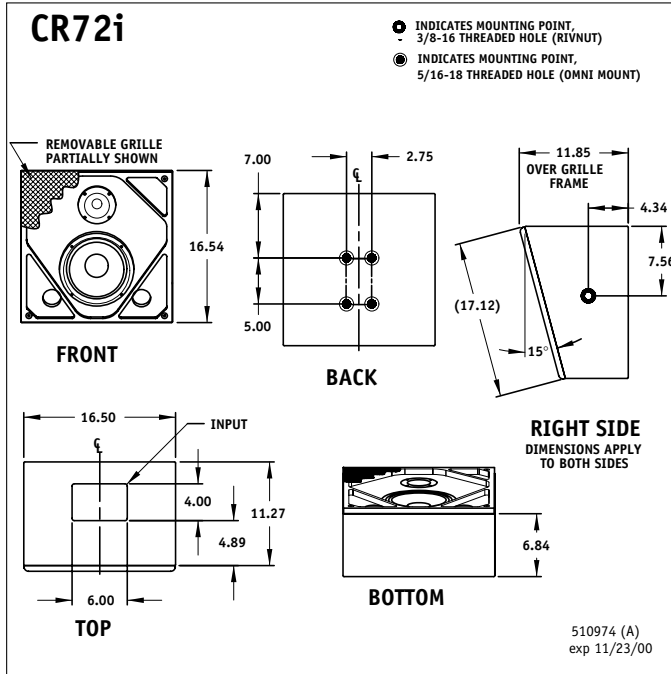

COMPONENTS & CONSTRUCTION

The CR72i two-way, passive, full range cinema surround loudspeaker system includes one 8-in cone transducer mounted in an optimally vented enclosure and one 1-in soft dome driver. The LF and HF sections are integrated with a complex, multicomponent passive crossover/filter network which tailors HF response to match the SMPTE/ISO 2969 response curve.

The enclosure is constructed of 3/4-in Medium Density Fiberboard (MDF). Extensive internal bracing is employed to minimize panel resonances resulting from the large acoustical energies generated within the enclosure while maximizing acoustical energy transfer into the audience area.

Input connectors, located on the top of the enclosure, are 2-terminal barrier strip, designed to accommodate bare wire, tinned leads or spade lugs. For safety, the black cloth grille is attached with multiple threaded fasteners.

COMPONENTS & CONSTRUCTION continued

All external components feature a textured, non-reflective, black finish.

NOMINAL DATA

Frequency Response

+3 dB SMPTE/ISO 2969 "X" curve

66 Hz - 19 kHz

-10 dB 45 Hz

Axial Sensitivity (dB SPL, 1 Watt @ 1m)

Full Range Passive 95

Impedance (Ohms)

Full Range Passive 8

Power Handling, AES Standard (Watts)

Full Range AES Standard 150

Calculated Maximum Output (dB SPL @ 1m)

Full Range Peak 122.8

Full Range Long Term 116.8

Nominal Coverage Angle/-6 dB points (degrees)

Conical 110