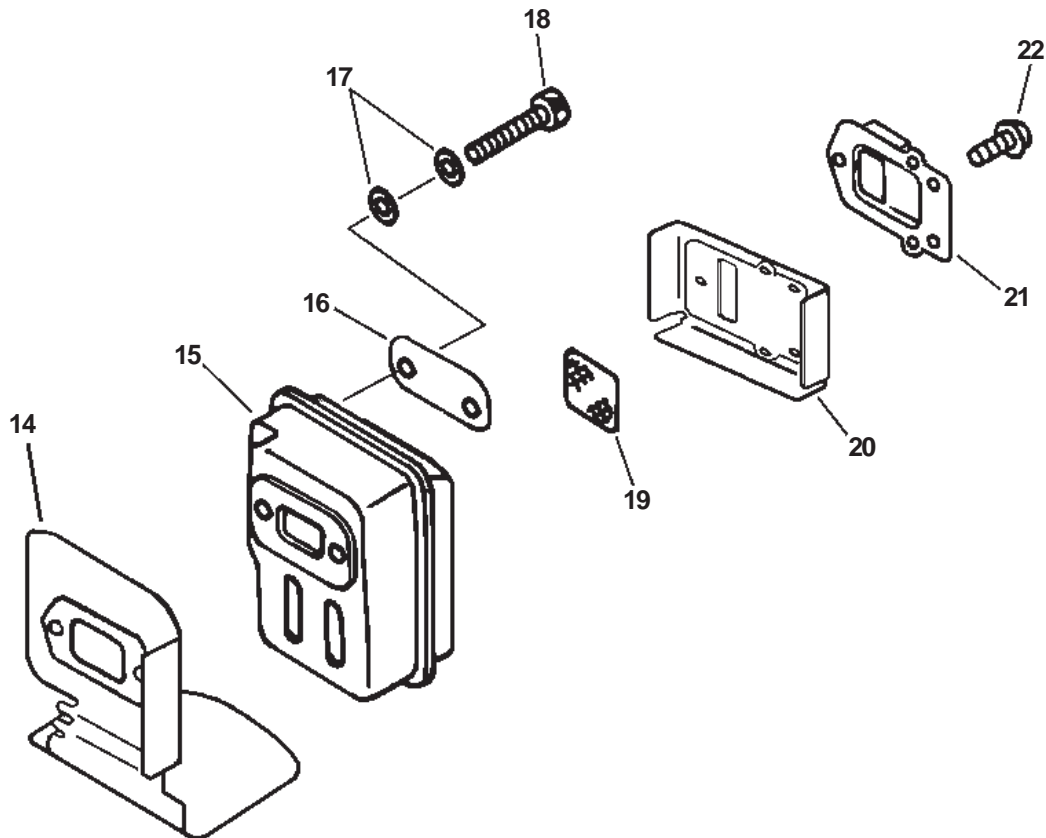

SERIAL NUMBERS: 02001001-02999999

GASKET KIT

23

SERIAL NUMBERS: 02001001-02999999

ITEM	PART NUMBER	QTY	DESCRIPTION	REMARKS
1	21041752730	1	WING BOLT	
2	13031306563	1	LID, AIR CLEANER	
3	89012106360	1	LABEL, CHOKE	
4	13031054130	1	FILTER, AIR	
5	90024205065	2	SCREW 5X65	
6	12901152730	1	PLATE, PREVENT	
7	P021001500	1	CASE, AIR CLEANER	
8	A021000110	1	CARBURETOR -- CIU-K58	
★ 9	13001642031	1	GASKET, INTAKE	
10	90023805020	2	SCREW 5X20	
11	13001742031	1	INSULATOR, INTAKE	
12	90050000005	2	NUT 5	
★ 13	13001042032	1	SHIELD, CYLINDER	
★ 14	V104000100	1	SHIELD, MUFFLER	
15	A300000140	1	MUFFLER	
16	V150000371	1	PLATE, EYE	
17	V347000000	4	WASHER, CONICAL	
18	90010505055	2	BOLT 5X55	
19	14586240630	1	SCREEN, MUFFLER	
20	V104000360	1	GASKET, EXHAUST	
21	A313000130	1	GUIDE, EXHAUST	
22	9136704010	5	SCREW 4X10	

★ Also Included In GASKET KIT

23	P021001591	1	GASKET KIT