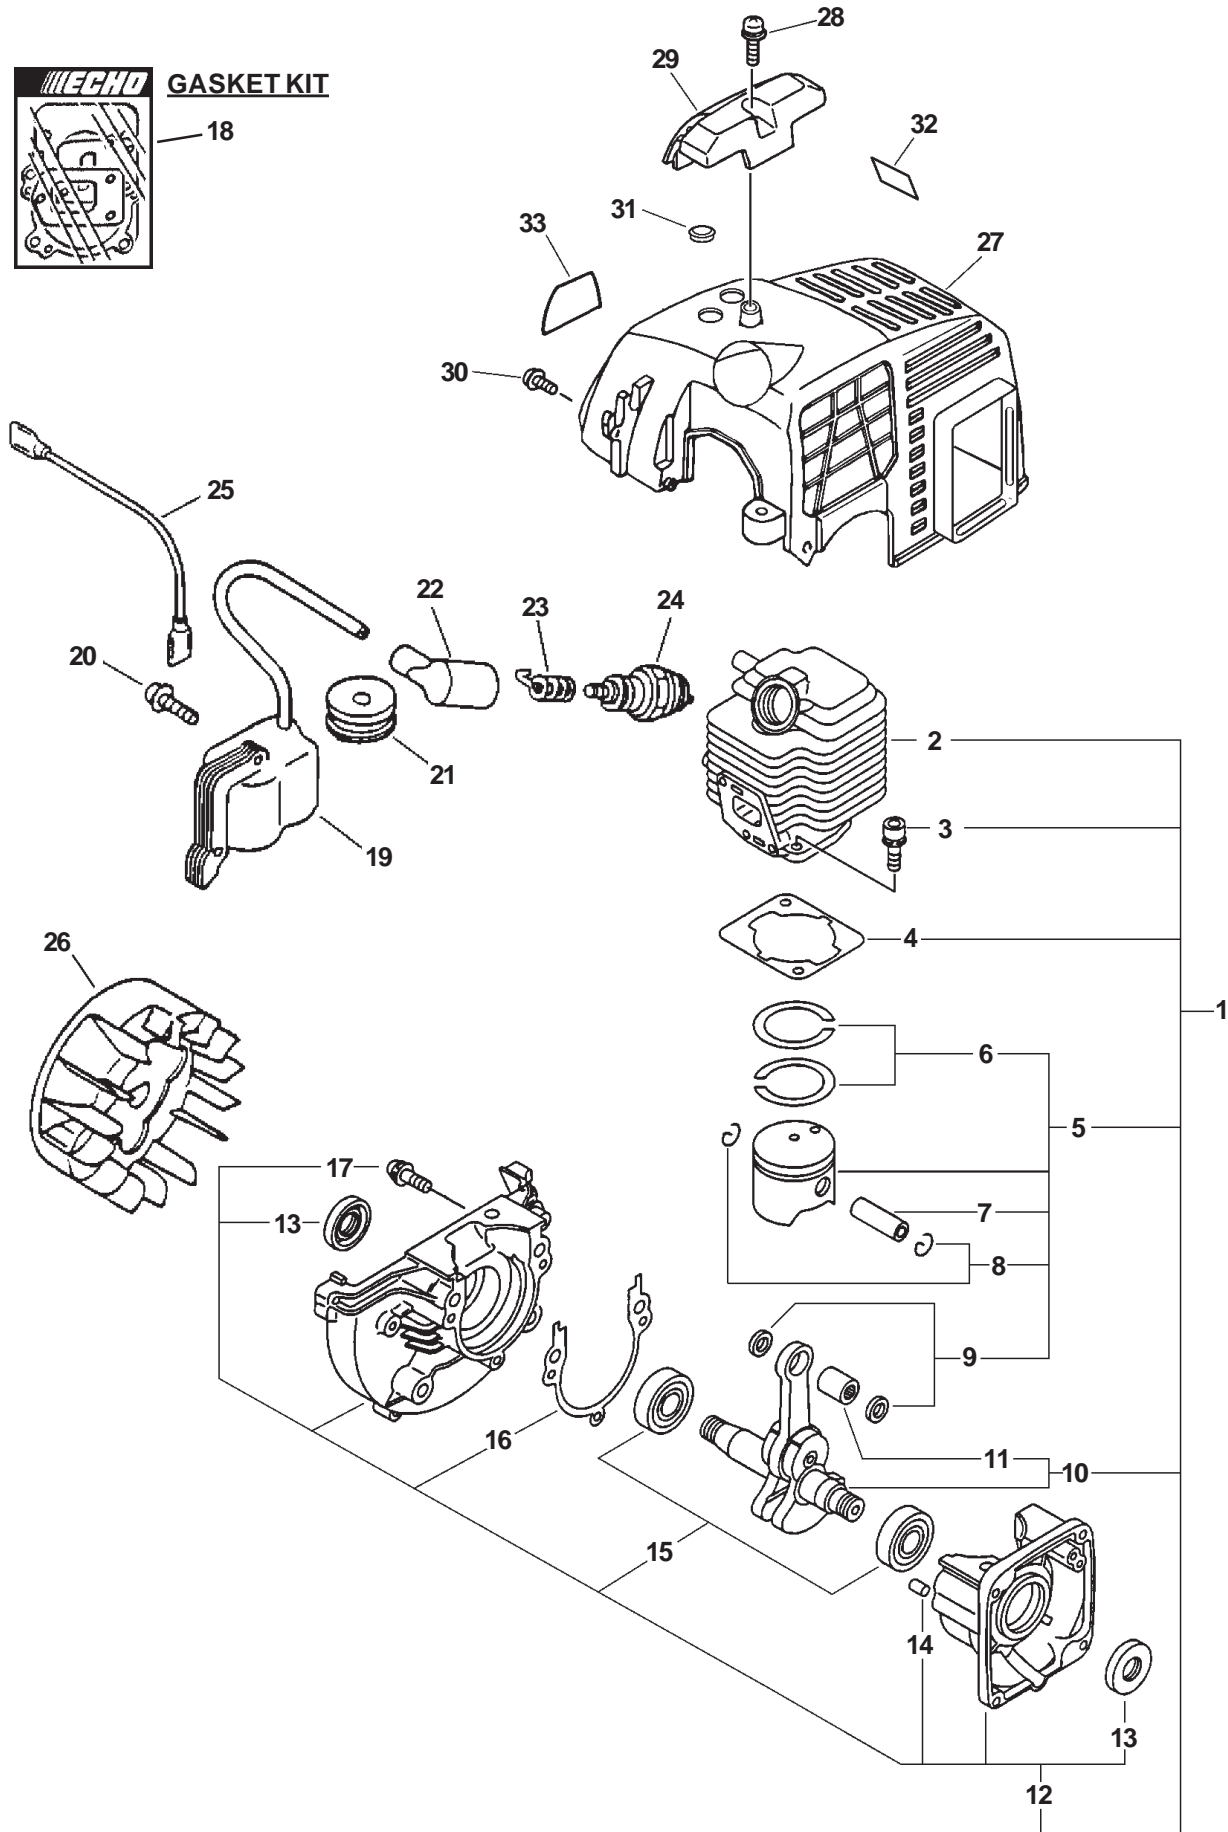

SERIAL NUMBERS: 02001001-02999999

GASKET KIT

SERIAL NUMBERS: 02001001-02999999

ITEM	PART NUMBER	QTY	DESCRIPTION	REMARKS
<u>OPTIONAL ENGINE REPOWER</u>				
1	SB1048	1	SHORT BLOCK	INCLUDES ITEM 2-17
2	A130000091	1	CYLINDER	
3	90016205022	2	BOLT 5X22	
★ 4	V100000020	1	GASKET, CYLINDER	
5	P021001101	1	PISTON KIT	INCLUDES ITEMS 6-9
6	A101000000	2	RING, PISTON	
7	10001311520	1	PIN, PISTON	
8	10001504630	2	CIRCLIP, PISTON PIN	
9	10001411520	2	SPACER, PISTON PIN	
10	10010044733	1	CRANKSHAFT ASY	INCLUDES ITEM 11
11	V553000010	1	BEARING, NEEDLE	
12	10020452131	1	CRANKCASE KIT	INCLUDES ITEMS 13-17
13	10021242031	2	OIL SEAL	
14	10021503930	2	PIN, DOWEL	
15	9403536201	2	BEARING, BALL	
★ 16	10024242030	1	GASKET, CRANKCASE	
17	90016205028	3	BOLT 5X28	
18	P021001591	1	GASKET KIT	
19	15660152130	1	COIL, IGNITION	
20	90016204022	2	BOLT 4X22	
21	15011244330	1	BUSHING	
22	15901201620	1	CAP, SPARK PLUG	
23	15901103432	1	TERMINAL, SPARK PLUG CAP	
24	15901010630	1	SPARK PLUG -- BPM-7A	
25	16201052830	1	LEAD, GROUND	
26	A409000000	1	FLYWHEEL	
27	A160000172	1	COVER, CYLINDER	
28	90025305016	1	SCREW 5X16	
29	15991248630	1	GUARD, TOP	
30	90025304012	2	SCREW 4X12	
31	V141000030	1	PLUG, GROMMET	
32	89016006361	1	LABEL, CAUTION - HOT	
33	X503001400	1	LABEL, MODEL -- PE-201	

★ Also Included In GASKET KIT