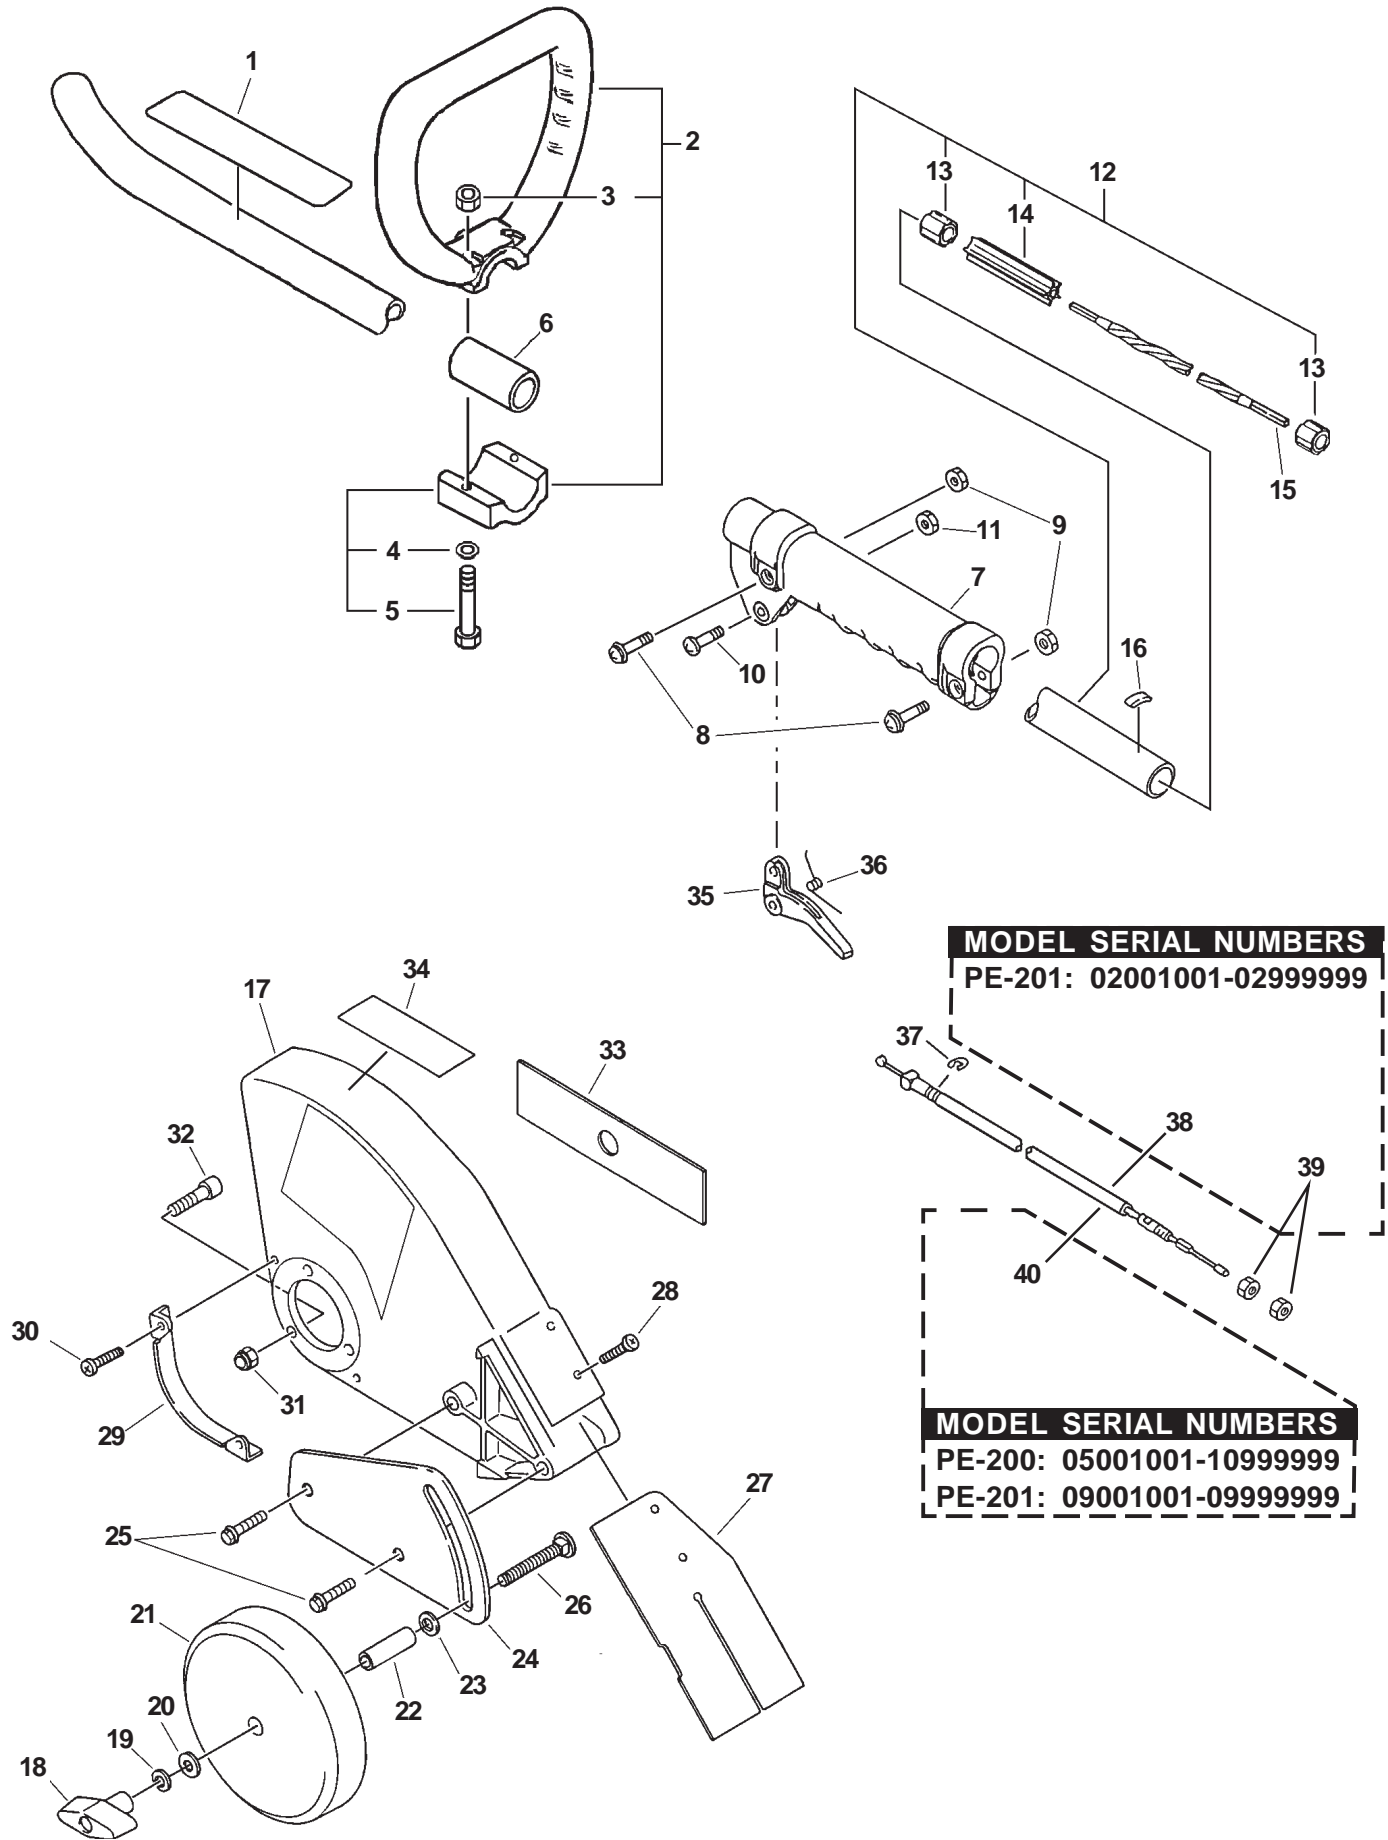

SERIAL NUMBERS: ALL

MODEL SERIAL NUMBERS
PE-201: 02001001-02999999

MODEL SERIAL NUMBERS
PE-200: 05001001-10999999
PE-201: 09001001-09999999

SERIAL NUMBERS: ALL

ITEM	PART NUMBER	QTY	DESCRIPTION	REMARKS
1	89016025560	1	LABEL, CAUTION	
2	35120108930	1	LOOP HANDLE ASY	INCLUDES ITEMS 3-5
3	90050000005	2	NUT 5	
4	90060000005	2	WASHER 5	
5	90022005040	2	SCREW 5X40	
6	35133008930	1	COLLAR	
7	35121344330	1	GRIP	
8	90024005025	2	SCREW 5X25	
9	90050000005	2	NUT 5	
10	17811005330	1	SCREW	
11	90056000005	1	LOCKNUT	
12	61020647730	1	PIPE, MAIN	INCLUDES ITEMS 13-14
13	61024655330	2	STOPPER	
14	61021755330	1	LINER, FLEXIBLE	
15	61001344730	1	DRIVESHAFT, FLEXIBLE	
16	89015204930	1	LABEL, ALIGNMENT	
17	69901052830	1	SHIELD, BLADE	
18	17811355330	1	WING NUT	
19	90060500008	1	SPRING WASHER 8	
20	90060200008	1	WASHER 8	
21	C730000030	1	WHEEL 6X1.5	
22	30242452630	1	COLLAR 12	
23	90060200010	1	WASHER 10	
24	30202955332	1	BRACKET, WHEEL	
25	90008000100	2	SCREW 8	
26	61025055330	1	BOLT	
27	69901755330	1	SHIELD, BLADE	
28	90008000200	2	SCREW 4X20	
29	69902552630	1	PLATE, PROTECTION	
30	90008000300	2	SCREW 4X16	
31	90056250005	3	LOCKNUT 5	
32	90016205022	3	BOLT 5X22	
33	69601552632	1	CUTTER BLADE - 2 PER PACKAGE	
34	89016052631	1	LABEL, CAUTION	
35	C450000070	1	TRIGGER, THROTTLE	
36	17804306930	1	SPRING, THROTTLE RETURN	
37	90070000005	1	E-RING 5	
<u>MODEL PE-201 SERIAL NUMBERS: 02001001-02999999</u>				
38	17800144430	1	CABLE, THROTTLE	
39	90050200006	2	NUT 6	
<u>MODELS PE-200 & 201 SERIAL NUMBERS: 05001001-10999999</u>				
40	V430000671	1	CABLE, THROTTLE