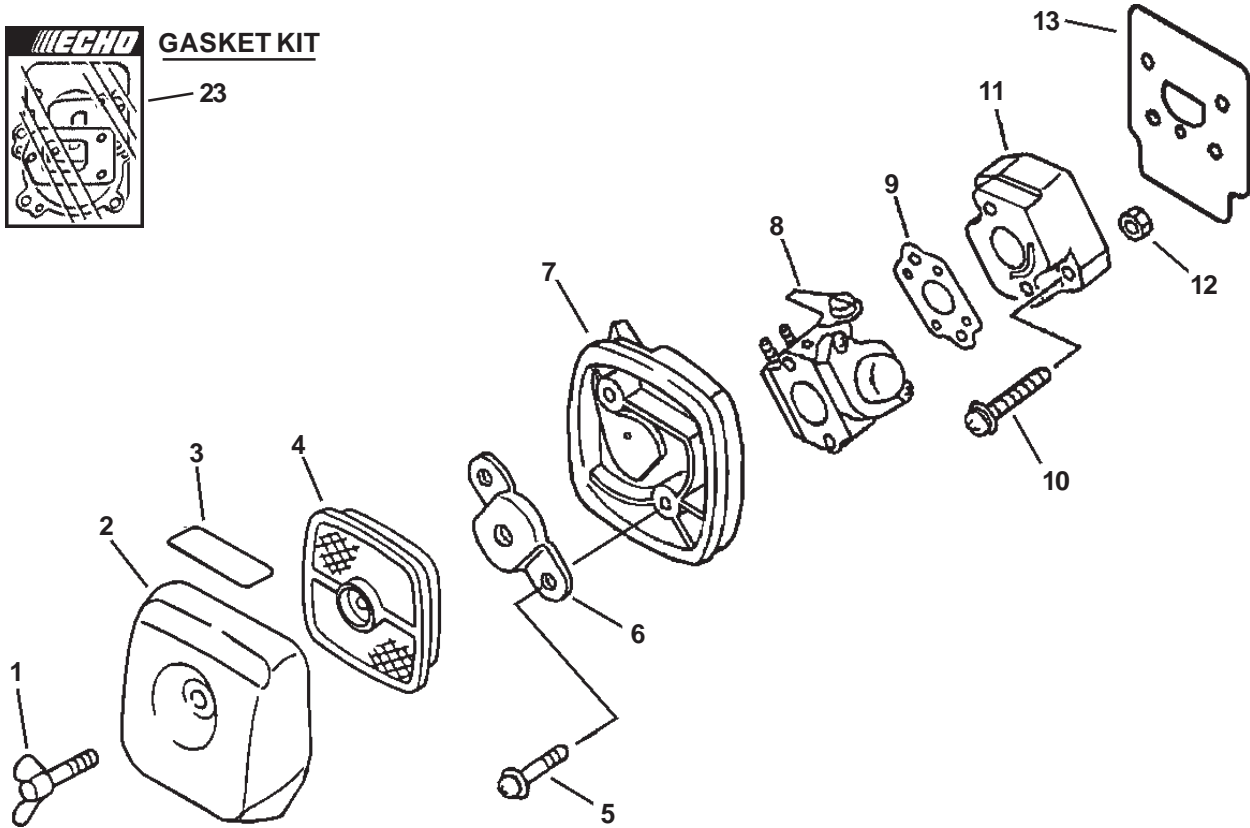

**MODEL SERIAL NUMBERS:**

PE-200: 05045501 - 05999999  
07001033 - 10999999

PE-201: 09001001 - 09999999

**SERIAL NUMBERS: ALL**

ITEM	PART NUMBER	QTY	DESCRIPTION	REMARKS
1	17720244331	1	STARTER PAWL ASY	INCLUDES ITEMS 2-3
2	17723442030	1	SPRING, RETURN	
3	17721844330	1	PAWL, STARTER	
4	17720054130	1	STARTER ASY	INCLUDES ITEMS 5-10
5	17723644330	1	SCREW	
6	17721544430	1	DRUM, STARTER	
7	17722610120	1	ROPE, STARTER - 3X1000mm	BULK OPTION: 99944440000
8	17722742030	1	GUIDE, ROPE	
9	17722806530	1	GRIP, STARTER	
10	17722042030	1	SPRING, REWIND	
11	90016304016	4	BOLT 4X16	
12	89011849130	1	LABEL, ECHO	
13	A052000180	1	STARTER PAWL ASY	INCLUDES ITEMS 14-16
14	P022002100	2	E-RING	
15	P022006510	2	SPRING, RETURN	
16	P022006850	2	PAWL, STARTER	
17	A051000680	1	STARTER ASY	INCLUDES ITEMS 18-26
18	17723661830	1	SCREW	
19	P022008280	1	PLATE, CAM	
20	P022008270	1	SPRING, DAMPER	
21	P022006830	1	DRUM	
22	P022008260	1	ROPE, STARTER - 3X700mm	BULK OPTION: 99944440000
23	17722742030	1	GUIDE, ROPE	
24	17722827030	1	GRIP, STARTER	
25	17724611120	1	CLIP, STARTER ROPE	
26	17722042030	1	SPRING, REWIND	
27	90016304016	2	BOLT 4X16	
28	X502000150	1	LABEL, i-30	

SERIAL NUMBERS: 02001001-02999999

**GASKET KIT**

23

**SERIAL NUMBERS: 02001001-02999999**

ITEM	PART NUMBER	QTY	DESCRIPTION	REMARKS
1	21041752730	1	WING BOLT	
2	13031306563	1	LID, AIR CLEANER	
3	89012106360	1	LABEL, CHOKE	
4	13031054130	1	FILTER, AIR	
5	90024205065	2	SCREW 5X65	
6	12901152730	1	PLATE, PREVENT	
7	P021001500	1	CASE, AIR CLEANER	
8	A021000110	1	CARBURETOR -- CIU-K58	
★ 9	13001642031	1	GASKET, INTAKE	
10	90023805020	2	SCREW 5X20	
11	13001742031	1	INSULATOR, INTAKE	
12	90050000005	2	NUT 5	
★ 13	13001042032	1	SHIELD, CYLINDER	
★ 14	V104000100	1	SHIELD, MUFFLER	
15	A300000140	1	MUFFLER	
16	V150000371	1	PLATE, EYE	
17	V347000000	4	WASHER, CONICAL	
18	90010505055	2	BOLT 5X55	
19	14586240630	1	SCREEN, MUFFLER	
20	V104000360	1	GASKET, EXHAUST	
21	A313000130	1	GUIDE, EXHAUST	
22	9136704010	5	SCREW 4X10	