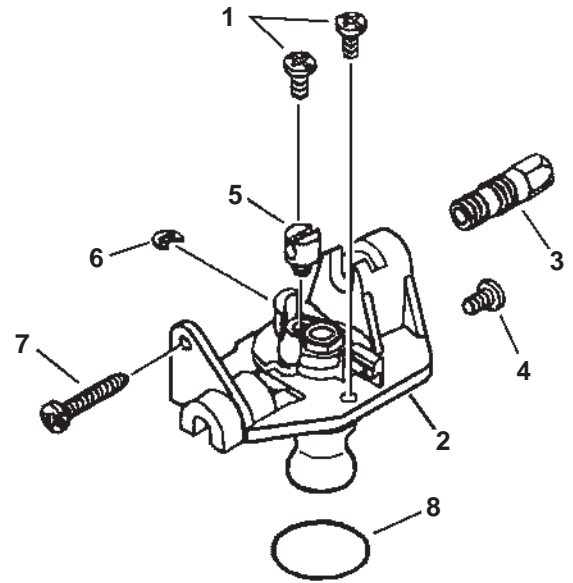

**SERIAL NUMBERS: 08001001-10999999**

ITEM	PART NUMBER	QTY	DESCRIPTION	REMARKS
	A021000740	1	CARBURETOR --RB-K75	
1	12534413931	3	SCREW, ROTOR COVER ASY	
2	P005001320	1	ROTOR COVER ASY	
3	P005001330	1	SCREW, CABLE ADJUST	
4	12534452130	1	SCREW, ROTOR COVER	
5	P005001240	1	SWIVEL	
6	P005000190	1	E-RING	
7	P005000100	1	SCREW, THROTTLE ADJUST	
8	P005000280	1	O-RING	
9	-----	1	BODY, CARBURETOR	NOT AVAILABLE SEPARATELY
10	P005001260	1	NEEDLE - HIGH SPEED	
11	P005001270	1	PLUG	
12	P005000930	1	PRIMER BASE ASY	
13	P005000270	1	SCREW, PRIMER BASE ASY	
14	12538108660	1	PUMP, PRIMING	
15	P005000250	1	RETAINER, PRIMING PUMP	
16	P005001900	4	SCREW, PRIMING PUMP RETAINER	
17	12534252130	1	COVER, DIAPHRAGM	
18	12534452130	2	SCREW, DIAPHRAGM COVER	
19	12533942030	1	SCREW, METERING LEVER PIN	
20	P005001670	1	REPAIR KIT	INCLUDES ITEMS 21-30
21	P005001000	1	ROLLER, GUIDE	
22	-----	1	PIN, METERING LEVER	
23	-----	1	LEVER, METERING	
24	-----	1	VALVE, INLET NEEDLE	
25	-----	1	SPRING, METERING LEVER	
26	-----	1	STRAINER	
27	-----	1	DIAPHRAGM, PUMP	
28	-----	1	GASKET, PUMP	
29	-----	1	GASKET, METERING	
30	-----	1	DIAPHRAGM, METERING	
31	P005001660	1	DIAPHRAGM/GASKET KIT	INCLUDES ITEMS 32-35
32	-----	1	DIAPHRAGM, PUMP	
33	-----	1	GASKET, PUMP	
34	-----	1	GASKET, METERING	
35	-----	1	DIAPHRAGM, METERING	