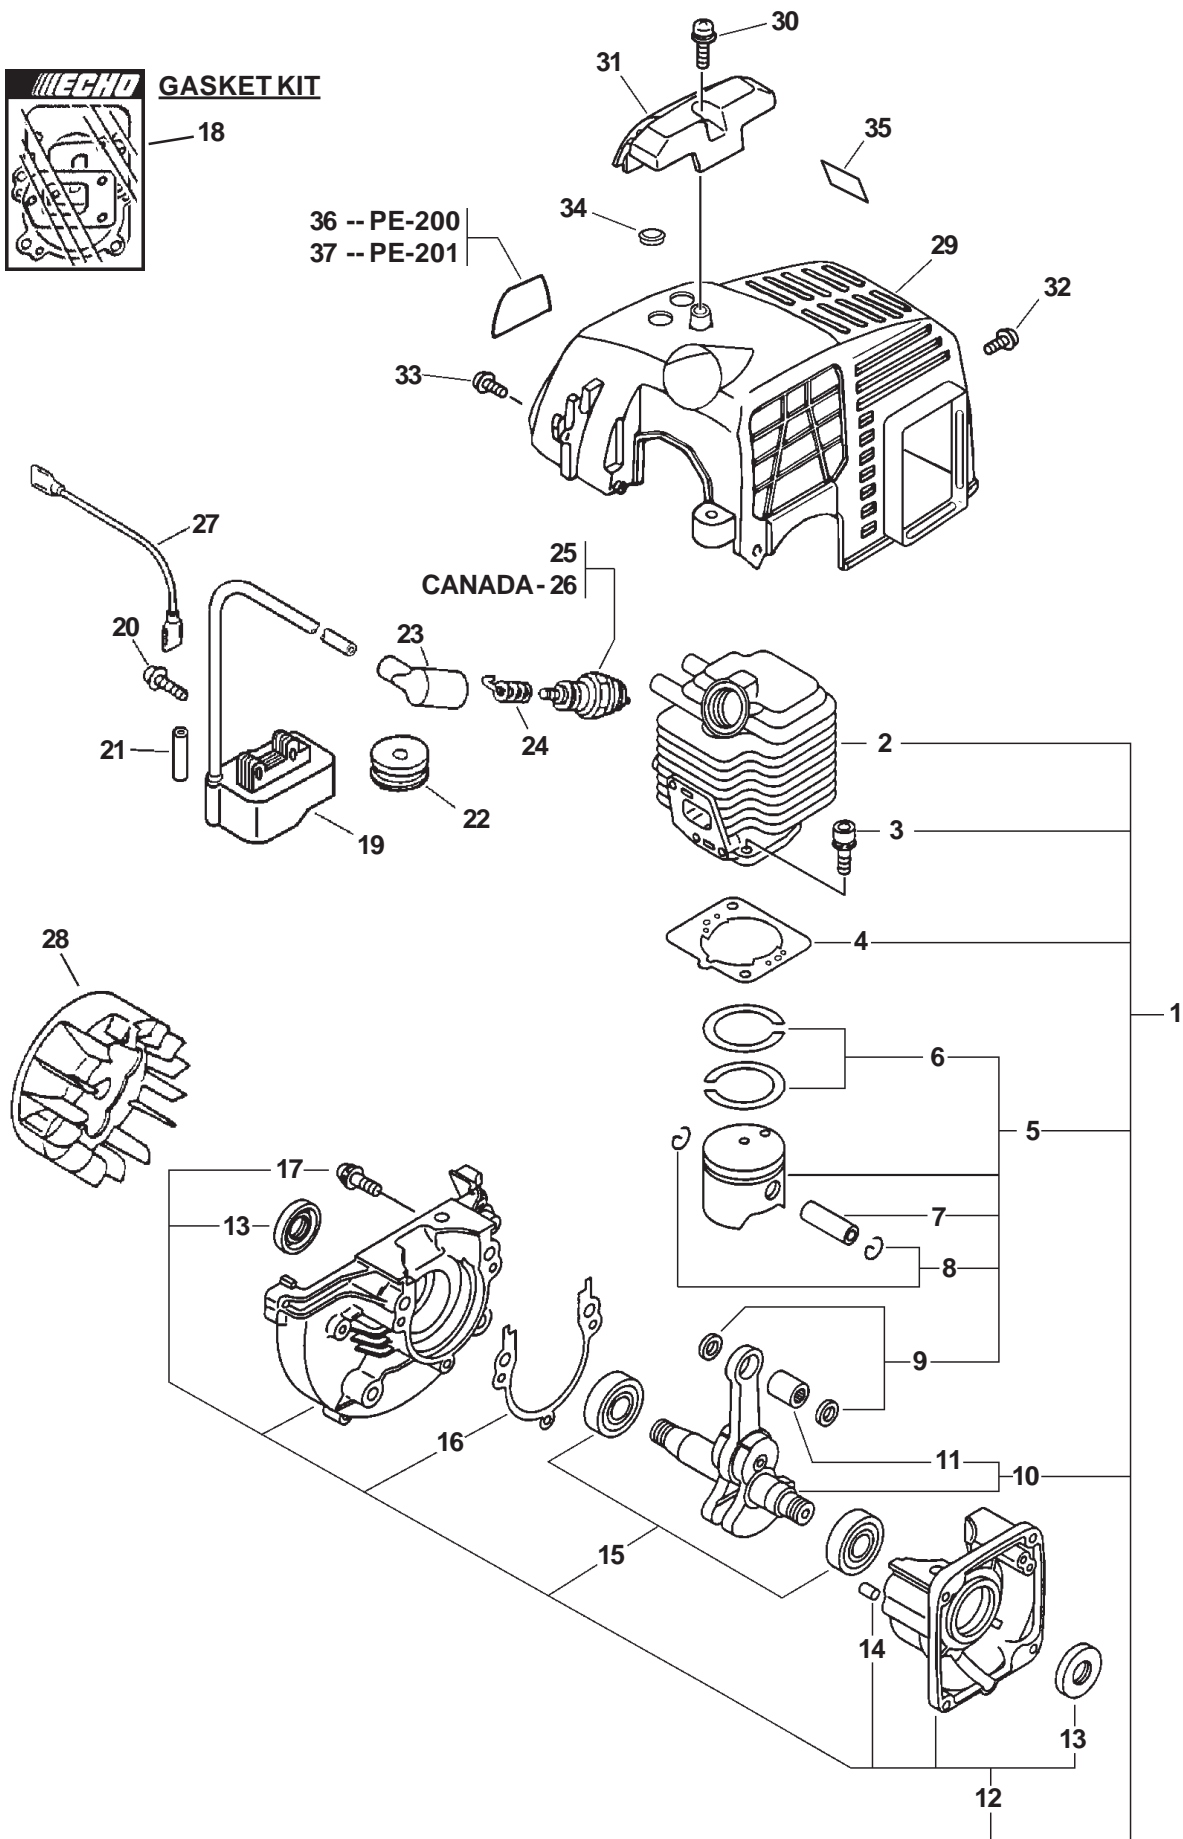

**PARTS CATALOG**

**POWER EDGER**

**21.2cc**

**MODEL: SERIAL NUMBERS**

**PE-200:** 05001001-05999999  
 07001001-07999999  
 08001001-08999999  
 09001001-09999999  
 10001001-10999999

**PE-201:** 02001001-02999999  
 09001001-09999999

★ Also Included In GASKET KIT

**ECHO GASKET KIT**

36 -- PE-200  
37 -- PE-201

CANADA-26

**SERIAL NUMBERS: 05001001-05999999, 07001001-07999999**

ITEM	PART NUMBER	QTY	DESCRIPTION	REMARKS
<u>OPTIONAL ENGINE REPOWER</u>				
1	SB1065	1	SHORT BLOCK	INCLUDES ITEM 2-17
2	A130000430	1	CYLINDER	
3	90016205022	2	BOLT 5X22	
★ 4	V100000080	1	GASKET, CYLINDER	
5	P021001101	1	PISTON KIT	INCLUDES ITEMS 6-9
6	A101000000	2	RING, PISTON	
7	10001311520	1	PIN, PISTON	
8	10001504630	2	CIRCLIP, PISTON PIN	
9	10001411520	2	SPACER, PISTON PIN	
10	A011000101	1	CRANKSHAFT ASY	INCLUDES ITEM 11
11	V553000010	1	BEARING, NEEDLE	
12	10020452131	1	CRANKCASE KIT	INCLUDES ITEMS 13-17
13	10021242031	2	OIL SEAL	
14	10021503930	2	PIN, DOWEL	
15	9403536201	2	BEARING, BALL 6201	
★ 16	10024242030	1	GASKET, CRANKCASE	
17	90016205028	3	BOLT 5X28	
18	P021004270	1	GASKET KIT	
19	A411000130	1	COIL, IGNITION	
20	90016204020	2	BOLT 4X20	
21	15611054930	1	TUBE	
22	15011244330	1	BUSHING	
23	15901201620	1	CAP, SPARK PLUG	
24	15901103432	1	TERMINAL, SPARK PLUG CAP	
25	15901019830	1	SPARK PLUG -- BPM-8Y	
26	A425000000	1	SPARK PLUG -- BPMR-8Y	CANADA MODELS
27	V485000290	1	LEAD, GROUND	
28	A409000160	1	FLYWHEEL	
29	A160000172	1	COVER, CYLINDER	
30	90025305016	1	SCREW 5X16	
31	A162000040	1	GUARD, TOP	
32	9110704008	1	SCREW 4X8	
33	90025304012	2	SCREW 4X12	
34	V141000030	1	PLUG, GROMMET	
35	89016006361	1	LABEL, HOT	
36	X543000200	1	LABEL, MODEL -- PE-200	
37	X503001400	1	LABEL, MODEL -- PE-201	