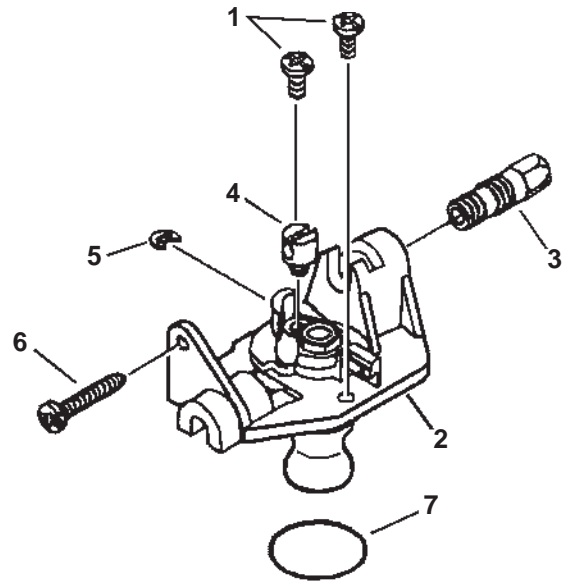

SERIAL NUMBERS:

PE-200: 05044754 - 05999999

PE-200: 07001033 - 07999999

SERIAL NUMBERS:

PE-200:	05044754 - 05999999	
PE-200:	07001033 - 07999999	

ITEM	PART NUMBER	QTY	DESCRIPTION	REMARKS
	A021000721	1	CARBURETOR--RB-K70A	
1	12534413931	3	SCREW, ROTOR COVER ASY	
2	P005001620	1	ROTOR COVER ASY	
3	P005001330	1	SCREW, CABLE ADJUST	
4	P005001240	1	SWIVEL	
5	P005000190	1	E-RING	
6	P005000100	1	SCREW, THROTTLE ADJUST	
7	P005000280	1	O-RING	
8	-----	1	BODY, CARBURETOR	NOT AVAILABLE SEPARATELY
9	P005001260	1	NEEDLE - HIGH SPEED	
10	P005001270	1	PLUG	
11	P005000930	1	PRIMER BASE ASY	
12	P005000270	1	SCREW, PRIMER BASE ASY	
13	12538108660	1	PUMP, PRIMING	
14	P005000250	1	RETAINER, PRIMING PUMP	
15	12531061830	4	SCREW, PRIMING PUMP RETAINER	
16	12534252130	1	COVER, DIAPHRAGM	
17	12534452130	2	SCREW, DIAPHRAGM COVER	
18	12533942030	1	SCREW, METERING LEVER PIN	
19	P005000950	1	REPAIR KIT	INCLUDES ITEMS 20-29
20	P005001000	1	ROLLER, GUIDE	
21	-----	1	PIN, METERING LEVER	
22	-----	1	LEVER, METERING	
23	-----	1	VALVE, INLET NEEDLE	
24	-----	1	SPRING, METERING LEVER	
25	-----	1	STRAINER	
26	-----	1	DIAPHRAGM, PUMP	
27	-----	1	GASKET, PUMP	
28	-----	1	GASKET, METERING	
29	-----	1	DIAPHRAGM, METERING	
30	P005000550	1	DIAPHRAGM/GASKET KIT	INCLUDES ITEMS 31-34
31	-----	1	DIAPHRAGM, PUMP	
32	-----	1	GASKET, PUMP	
33	-----	1	GASKET, METERING	
34	-----	1	DIAPHRAGM, METERING