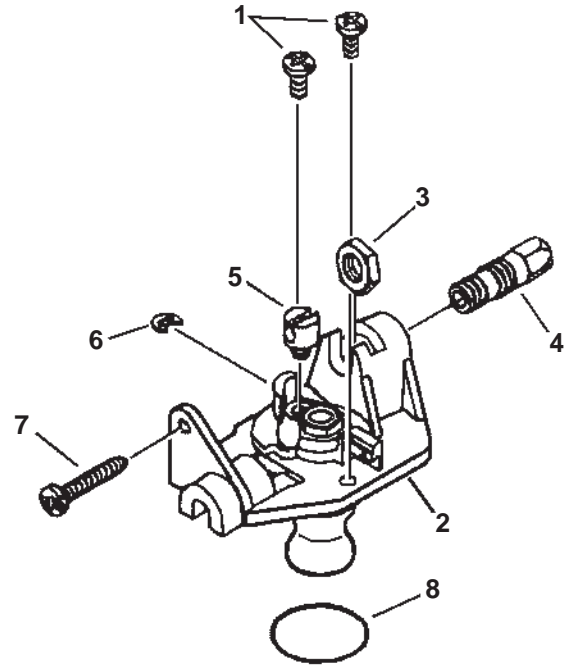

SERIAL NUMBERS:

PE-200: 05032541 - 05044753

SERIAL NUMBERS:

PE-200: 05032541 - 05044753

ITEM	PART NUMBER	QTY	DESCRIPTION	REMARKS
	A021000720	1	CARBURETOR--RB-K70	
1	12534413931	3	SCREW, ROTOR COVER ASY	
2	P005001230	1	ROTOR COVER ASY	
3	P005000120	1	NUT, CABLE	
4	P005000700	1	SCREW, CABLE ADJUST	
5	P005001240	1	SWIVEL	
6	P005000190	1	E-RING	
7	P005000100	1	SCREW, THROTTLE ADJUST	
8	P005000280	1	O-RING	
9	-----	1	BODY, CARBURETOR	NOT AVAILABLE SEPARATELY
10	P005001260	1	NEEDLE - HIGH SPEED	
11	P005001250	1	PLUG	
12	P005000930	1	PURGE BASE ASY	
13	P005000270	1	SCREW, PURGE BASE ASY	
14	12538108660	1	PUMP, PURGE	
15	P005000250	1	RETAINER, PURGE PUMP	
16	12531061830	4	SCREW, PRIMING PUMP RETAINER	
17	12534252130	1	COVER, DIAPHRAGM	
18	12534452130	2	SCREW, DIAPHRAGM COVER	
19	12533942030	1	SCREW, METERING LEVER PIN	
20	P005000950	1	REPAIR KIT	INCLUDES ITEMS 21-30
21	P005001000	1	ROLLER, GUIDE	
22	-----	1	PIN, METERING ARM	
23	-----	1	LEVER, METERING	
24	-----	1	VALVE, INLET NEEDLE	
25	-----	1	SPRING	
26	-----	1	STRAINER	
27	-----	1	DIAPHRAGM, PUMP	
28	-----	1	GASKET, PUMP	
29	-----	1	GASKET, METERING	
30	-----	1	DIAPHRAGM, METERING	
31	P005000550	1	DIAPHRAGM/GASKET KIT	INCLUDES ITEMS 32-35
32	-----	1	DIAPHRAGM, PUMP	
33	-----	1	GASKET, PUMP	
34	-----	1	GASKET, METERING	
35	-----	1	DIAPHRAGM, METERING