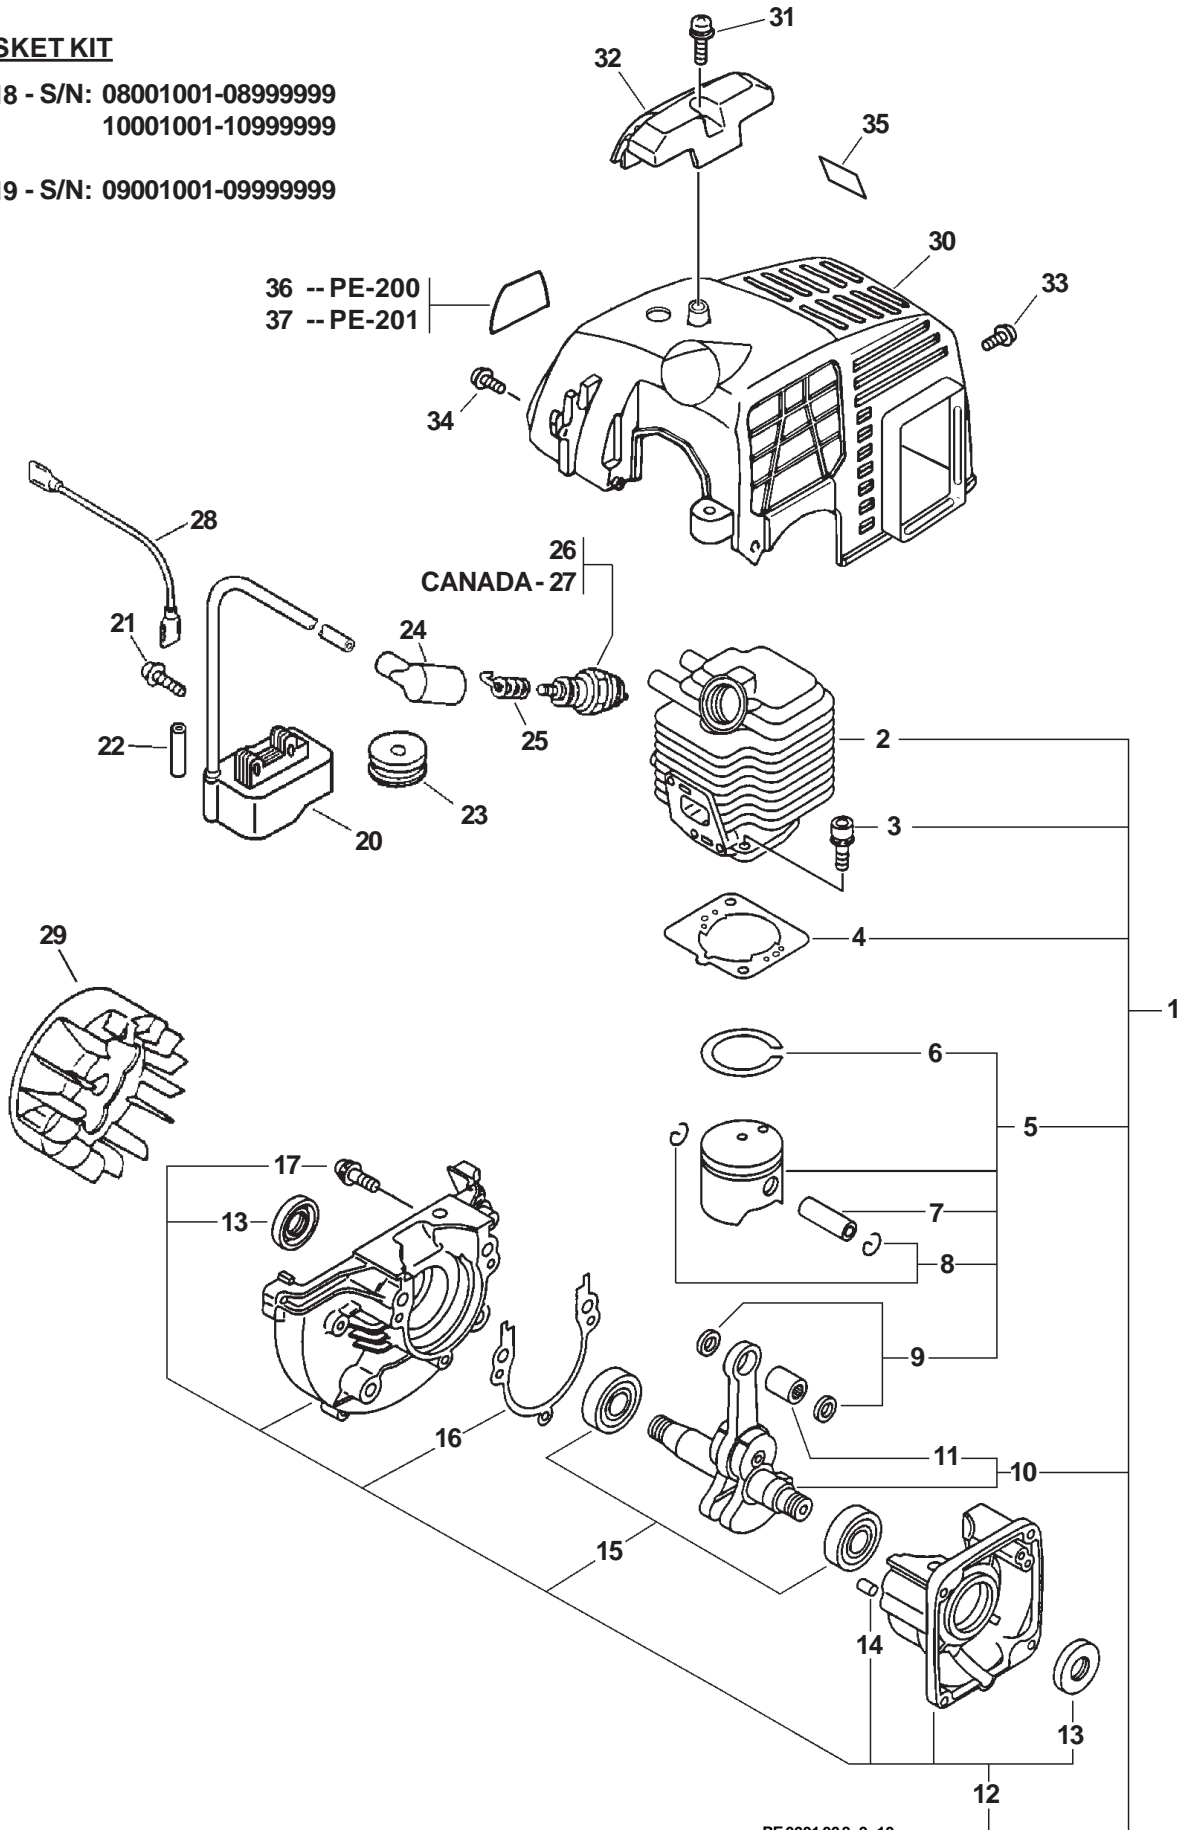

SERIAL NUMBERS: 08001001-10999999

GASKET KIT

18 - S/N: 08001001-08999999
10001001-10999999

19 - S/N: 09001001-09999999

PE0001008_9_10

SERIAL NUMBERS: 08001001-10999999

ITEM	PART NUMBER	QTY	DESCRIPTION	REMARKS
<u>OPTIONAL ENGINE REPOWER</u>				
1	SB1072	1	SHORT BLOCK	INCLUDES ITEM 2-17
2	A130000540	1	CYLINDER	
3	90016205022	2	BOLT 5X22	
★ 4	V100000160	1	GASKET, CYLINDER	
5	P021007712	1	PISTON KIT	INCLUDES ITEMS 6-9
6	A101000090	1	RING, PISTON	
7	10001311520	1	PIN, PISTON	
8	10001504630	2	CIRCLIP, PISTON PIN	
9	10001411520	2	SPACER, PISTON PIN	
10	A011000101	1	CRANKSHAFT ASY	INCLUDES ITEM 11
11	V553000010	1	BEARING, NEEDLE	
12	10020452131	1	CRANKCASE KIT	INCLUDES ITEMS 13-17
13	10021242031	2	OIL SEAL	
14	10021503930	2	PIN, DOWEL	
15	9403536201	2	BEARING, BALL 6201	
★ 16	10024242030	1	GASKET, CRANKCASE	
17	90016205028	3	BOLT 5X28	
18	P021008010	1	GASKET KIT	S/N: 08001001-08999999 & 10001001-10999999
19	P021007600	1	GASKET KIT	S/N: 09001001-09999999
20	A411000130	1	COIL, IGNITION	
21	90016204020	2	BOLT 4X20	
22	15611054930	1	TUBE	
23	15011244330	1	BUSHING	
24	15901201620	1	CAP, SPARK PLUG	
25	15901103432	1	TERMINAL, SPARK PLUG CAP	
26	15901019830	1	SPARK PLUG -- BPM-8Y	
27	A425000000	1	SPARK PLUG -- BPMR-8Y	CANADA MODELS
28	V485000290	1	LEAD, GROUND	
29	A409000210	1	FLYWHEEL	
30	A160000580	1	COVER, CYLINDER	
31	90025305016	1	SCREW 5X16	
32	A162000040	1	GUARD, TOP	
33	9110704008	1	SCREW 4X8	
34	90025304012	2	SCREW 4X12	
35	89016006361	1	LABEL, HOT	
36	X543000200	1	LABEL, MODEL -- PE-200	
37	X503001400	1	LABEL, MODEL -- PE-201	

★ Also Included In GASKET KIT