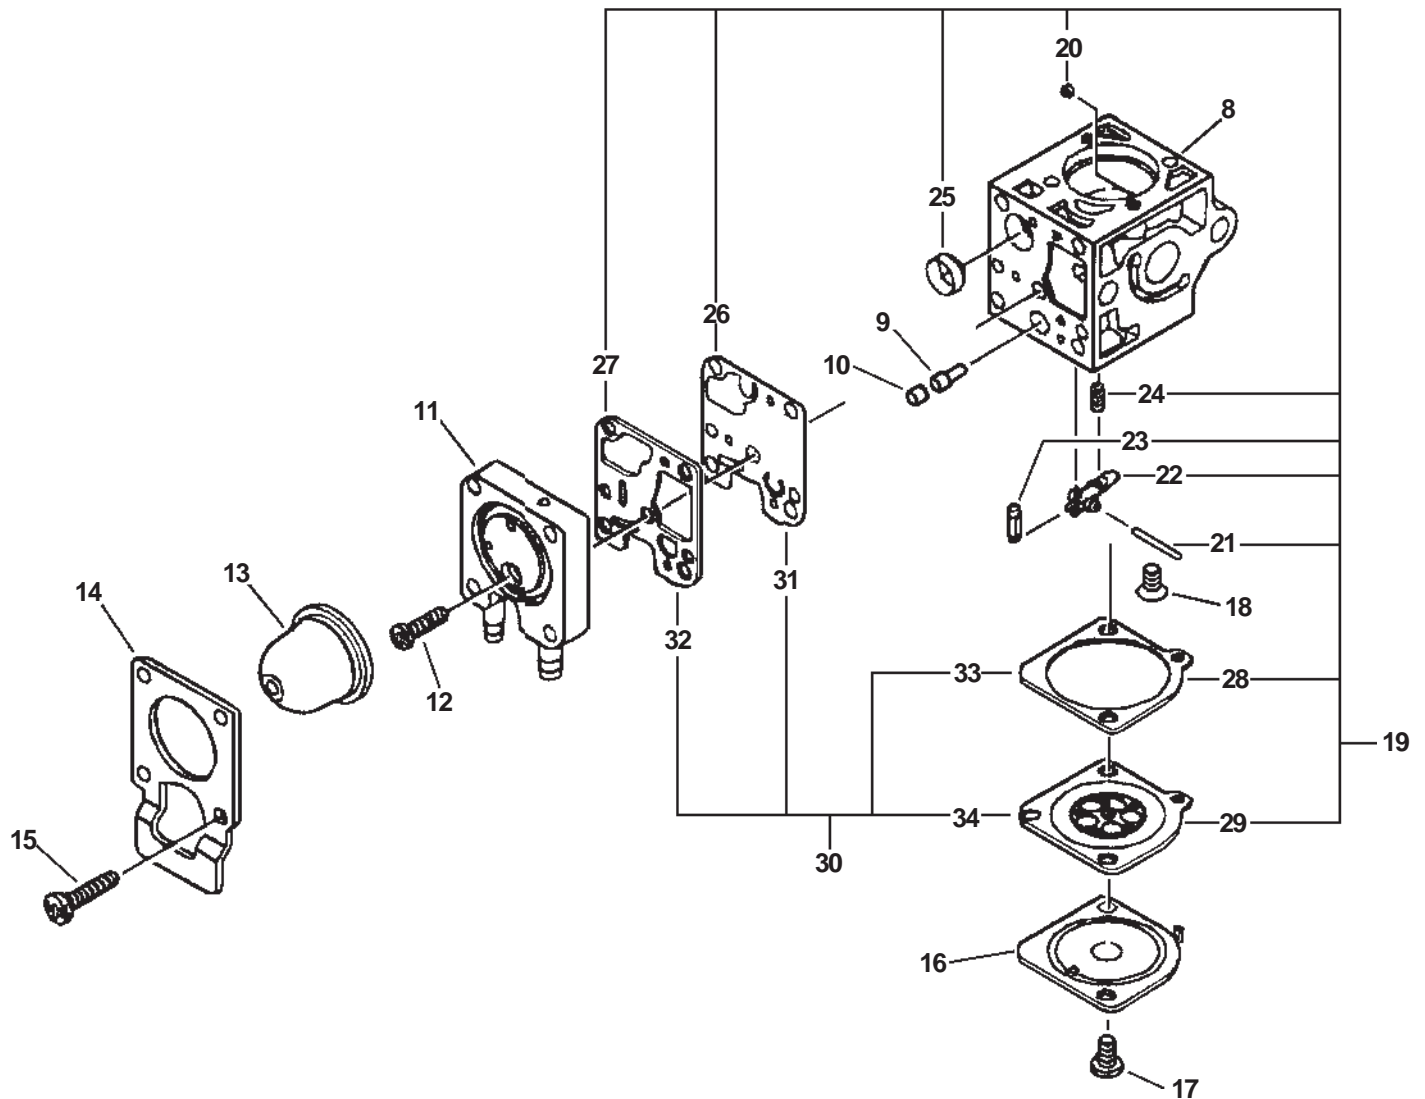

SERIAL NUMBERS:

PE-200: 05044754 - 05999999

PE-200: 07001033 - 07999999

SERIAL NUMBERS:

PE-200:	05044754 - 05999999	
PE-200:	07001033 - 07999999	

ITEM	PART NUMBER	QTY	DESCRIPTION	REMARKS
	A021000721	1	CARBURETOR--RB-K70A	
1	12534413931	3	SCREW, ROTOR COVER ASY	
2	P005001620	1	ROTOR COVER ASY	
3	P005001330	1	SCREW, CABLE ADJUST	
4	P005001240	1	SWIVEL	
5	P005000190	1	E-RING	
6	P005000100	1	SCREW, THROTTLE ADJUST	
7	P005000280	1	O-RING	
8	-----	1	BODY, CARBURETOR	NOT AVAILABLE SEPARATELY
9	P005001260	1	NEEDLE - HIGH SPEED	
10	P005001270	1	PLUG	
11	P005000930	1	PRIMER BASE ASY	
12	P005000270	1	SCREW, PRIMER BASE ASY	
13	12538108660	1	PUMP, PRIMING	
14	P005000250	1	RETAINER, PRIMING PUMP	
15	12531061830	4	SCREW, PRIMING PUMP RETAINER	
16	12534252130	1	COVER, DIAPHRAGM	
17	12534452130	2	SCREW, DIAPHRAGM COVER	
18	12533942030	1	SCREW, METERING LEVER PIN	
19	P005000950	1	REPAIR KIT	INCLUDES ITEMS 20-29
20	P005001000	1	ROLLER, GUIDE	
21	-----	1	PIN, METERING LEVER	
22	-----	1	LEVER, METERING	
23	-----	1	VALVE, INLET NEEDLE	
24	-----	1	SPRING, METERING LEVER	
25	-----	1	STRAINER	
26	-----	1	DIAPHRAGM, PUMP	
27	-----	1	GASKET, PUMP	
28	-----	1	GASKET, METERING	
29	-----	1	DIAPHRAGM, METERING	
30	P005000550	1	DIAPHRAGM/GASKET KIT	INCLUDES ITEMS 31-34
31	-----	1	DIAPHRAGM, PUMP	
32	-----	1	GASKET, PUMP	
33	-----	1	GASKET, METERING	
34	-----	1	DIAPHRAGM, METERING