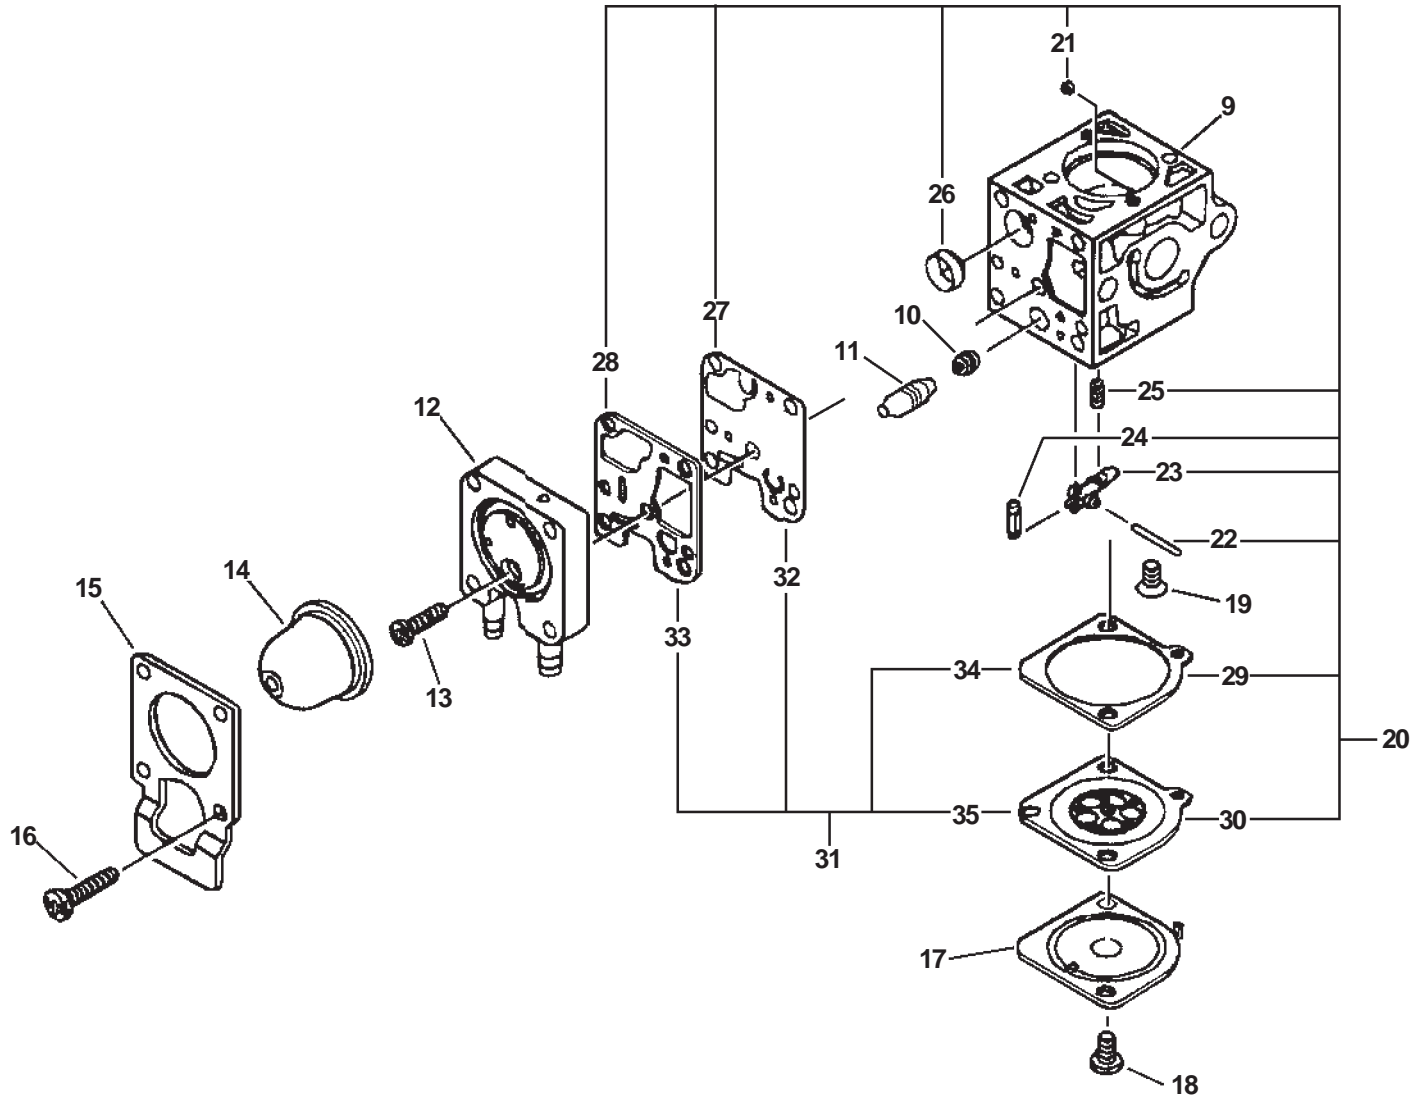

SERIAL NUMBERS:

PE-200: 05001001 - 05032540

PE-200: 07001001 - 07001032

SERIAL NUMBERS:

PE-200: 05001001 - 05032540

PE-200: 07001001 - 07001032

ITEM	PART NUMBER	QTY	DESCRIPTION	REMARKS
	A021000382	1	CARBURETOR --RB-K66B	SUPERSEDES: A021000380 CARBURETOR --RB-K66 A021000381 CARBURETOR --RB-K66A
1	12534413931	3	SCREW, ROTOR COVER ASY	
2	P005000690	1	ROTOR COVER ASY	
3	P005000120	1	NUT, CABLE	
4	P005000700	1	SCREW, CABLE ADJUST	
5	P005000180	1	SWIVEL	
6	P005000190	1	E-RING	
7	P005000100	1	SCREW, THROTTLE ADJUST	
8	P005000280	1	O-RING	
9	-----	1	BODY, CARBURETOR	NOT AVAILABLE SEPARATELY
10	P005000570	1	JET	
11	P005000370	1	PLUG KIT	
12	P005000930	1	PRIMER BASE ASY	
13	P005000270	1	SCREW, PRIMER BASE ASY	
14	12538108660	1	PUMP, PRIMING	
15	P005000250	1	RETAINER, PRIMING PUMP	
16	12531061830	4	SCREW, PRIMING PUMP RETAINER	
17	12534252130	1	COVER, DIAPHRAGM	
18	12534452130	2	SCREW, DIAPHRAGM COVER	
19	12533942030	1	SCREW, METERING LEVER PIN	
20	P005000950	1	REPAIR KIT	INCLUDES ITEMS 21-30
21	P005001000	1	ROLLER, GUIDE	
22	-----	1	PIN, METERING LEVER	
23	-----	1	LEVER, METERING	
24	-----	1	VALVE, INLET NEEDLE	
25	-----	1	SPRING, METERING LEVER	
26	-----	1	STRAINER	
27	-----	1	DIAPHRAGM, PUMP	
28	-----	1	GASKET, PUMP	
29	-----	1	GASKET, METERING	
30	-----	1	DIAPHRAGM, METERING	
31	P005000550	1	DIAPHRAGM/GASKET KIT	INCLUDES ITEMS 32-35
32	-----	1	DIAPHRAGM, PUMP	
33	-----	1	GASKET, PUMP	
34	-----	1	GASKET, METERING	
35	-----	1	DIAPHRAGM, METERING