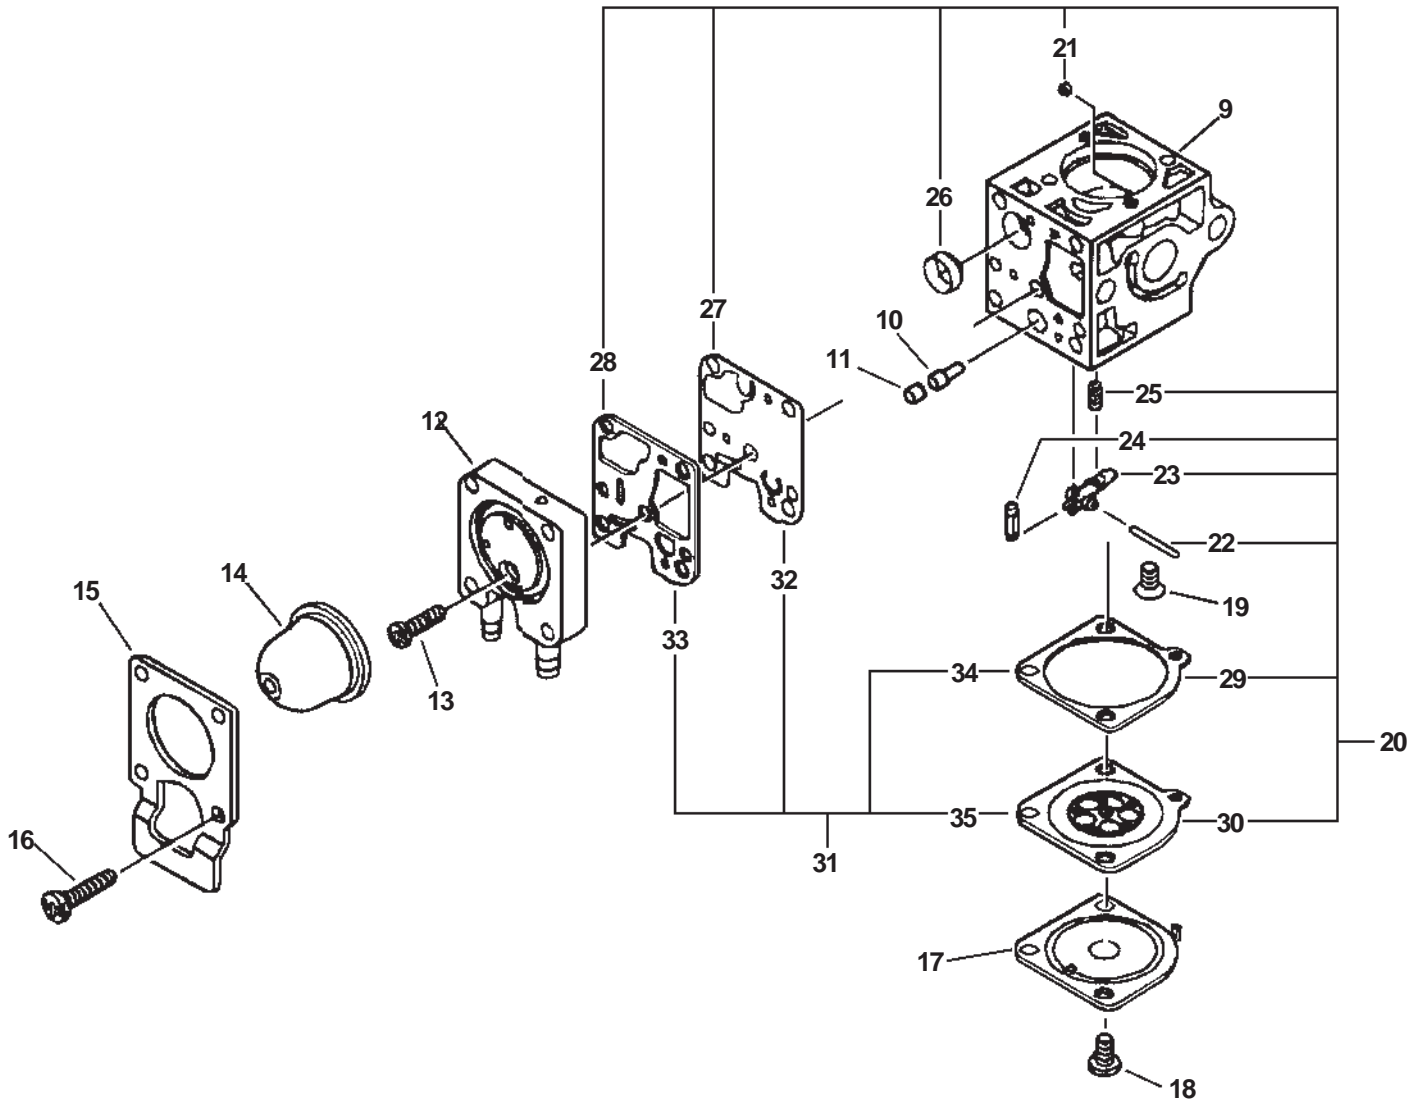

**SERIAL NUMBERS:**

PE-200: 05044754 - 05999999

PE-200: 07001033 - 07999999

**SERIAL NUMBERS:**

PE-200:	05044754 - 05999999	
PE-200:	07001033 - 07999999	

ITEM	PART NUMBER	QTY	DESCRIPTION	REMARKS
	A021000721	1	CARBURETOR--RB-K70A	
1	12534413931	3	SCREW, ROTOR COVER ASY	
2	P005001620	1	ROTOR COVER ASY	
3	P005001330	1	SCREW, CABLE ADJUST	
4	P005001240	1	SWIVEL	
5	P005000190	1	E-RING	
6	P005000100	1	SCREW, THROTTLE ADJUST	
7	P005000280	1	O-RING	
8	-----	1	BODY, CARBURETOR	NOT AVAILABLE SEPARATELY
9	P005001260	1	NEEDLE - HIGH SPEED	
10	P005001270	1	PLUG	
11	P005000930	1	PRIMER BASE ASY	
12	P005000270	1	SCREW, PRIMER BASE ASY	
13	12538108660	1	PUMP, PRIMING	
14	P005000250	1	RETAINER, PRIMING PUMP	
15	12531061830	4	SCREW, PRIMING PUMP RETAINER	
16	12534252130	1	COVER, DIAPHRAGM	
17	12534452130	2	SCREW, DIAPHRAGM COVER	
18	12533942030	1	SCREW, METERING LEVER PIN	
19	P005000950	1	REPAIR KIT	INCLUDES ITEMS 20-29
20	P005001000	1	ROLLER, GUIDE	
21	-----	1	PIN, METERING LEVER	
22	-----	1	LEVER, METERING	
23	-----	1	VALVE, INLET NEEDLE	
24	-----	1	SPRING, METERING LEVER	
25	-----	1	STRAINER	
26	-----	1	DIAPHRAGM, PUMP	
27	-----	1	GASKET, PUMP	
28	-----	1	GASKET, METERING	
29	-----	1	DIAPHRAGM, METERING	
30	P005000550	1	DIAPHRAGM/GASKET KIT	INCLUDES ITEMS 31-34
31	-----	1	DIAPHRAGM, PUMP	
32	-----	1	GASKET, PUMP	
33	-----	1	GASKET, METERING	
34	-----	1	DIAPHRAGM, METERING	