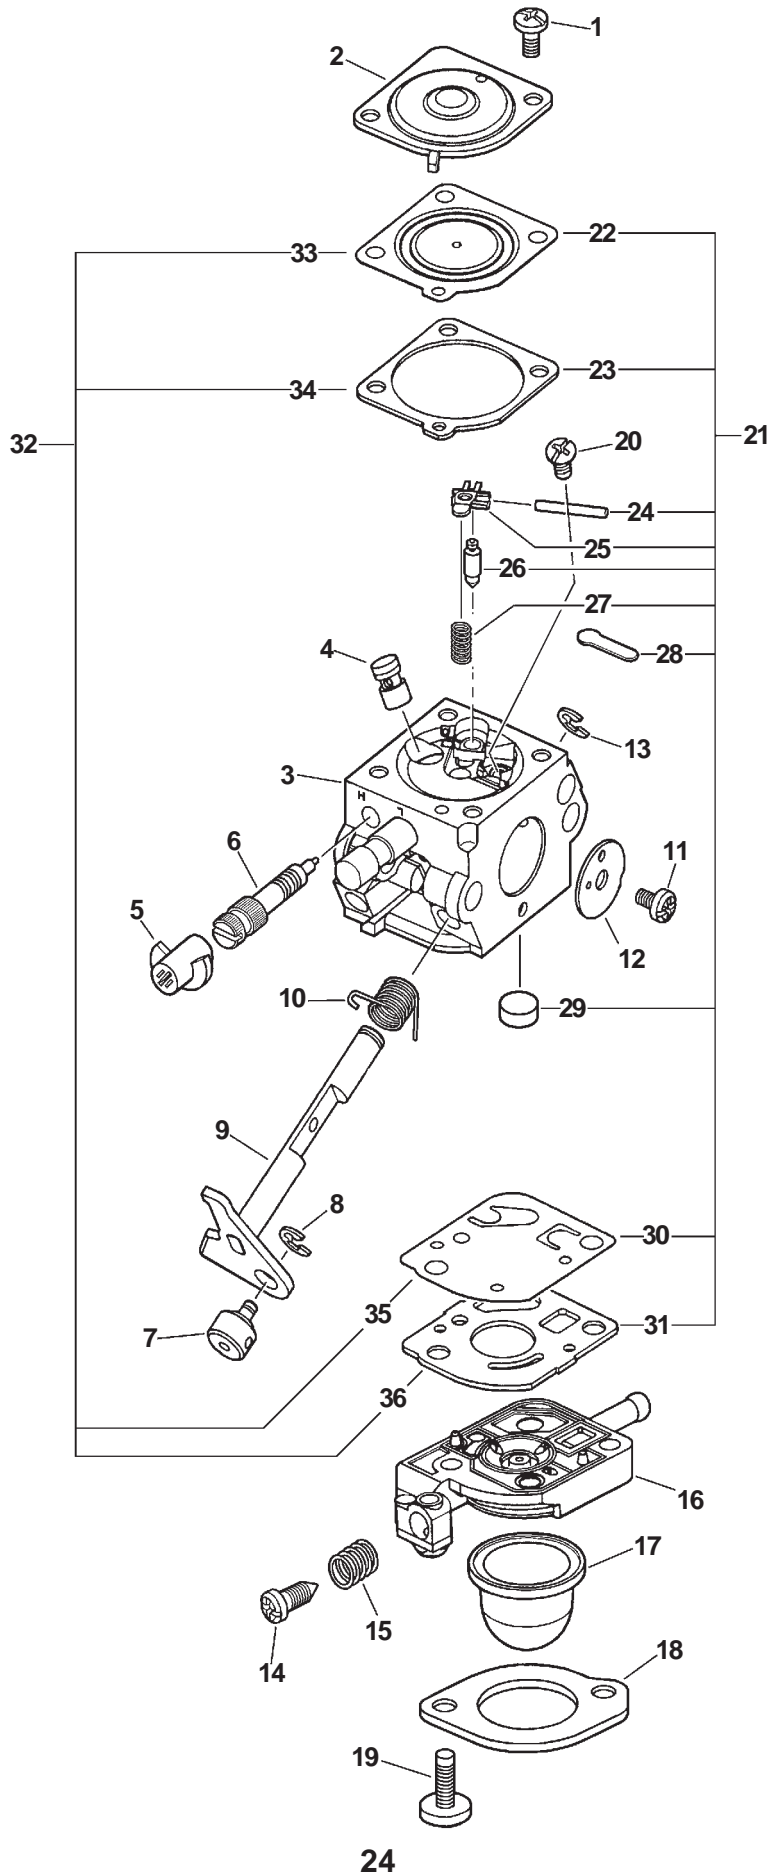

SERIAL NUMBERS: 02001001-02999999

SERIAL NUMBERS: 02001001-02999999

ITEM	PART NUMBER	QTY	DESCRIPTION	REMARKS
	A021000110	1	CARBURETOR--CIU-K58	
1	12534452130	2	SCREW, METERING DIAPHRAGM COVER	
2	12534213210	1	COVER, METERING DIAPHRAGM	
3	-----	1	BODY, CARBURETOR	NOT AVAILABLE SEPARATELY
4	12537613120	1	NOZZLE, CHECK VALVE	
5	12532908560	1	CAP, LIMITER - HIGH SPEED	
6	P005000400	1	NEEDLE - HIGH SPEED	
7	12537242030	1	SWIVEL	
8	12532713930	1	CLIP, SWIVEL	
9	P005000390	1	SHAFT, THROTTLE	
10	12531342030	1	SPRING, THROTTLE RETURN	
11	12531413930	1	SCREW, THROTTLE VALVE	
12	12531649030	1	VALVE, THROTTLE	
13	12532715130	1	CLIP, THROTTLE SHAFT	
14	12533406960	1	SCREW, IDLE ADJUST	
15	12533306960	1	SPRING, IDLE ADJUST	
16	12538313310	1	BASE, PURGE	
17	12538108660	1	PUMP, PURGE	
18	12536311610	1	RETAINER, PURGE PUMP	
19	12531011610	2	SCREW, PURGE BASE	
20	12533942030	1	SCREW, METERING LEVER PIN	
21	P005000580	1	REPAIR KIT	INCLUDES ITEM 22-31
22	-----	1	DIAPHRAGM, METERING	
23	-----	1	GASKET, METERING DIAPHRAGM	
24	-----	1	PIN, METERING ARM	
25	-----	1	LEVER, METERING	
26	-----	1	VALVE, INLET NEEDLE	
27	-----	1	SPRING, METERING LEVER	
28	-----	1	WELCH PLUG	
29	-----	1	STRAINER	
30	-----	1	DIAPHRAGM, FUEL PUMP	
31	-----	1	GASKET, FUEL PUMP	
32	12530313310	1	DIAPHRAGM/GASKET KIT	INCLUDES ITEM 33-36
33	-----	1	DIAPHRAGM, METERING	
34	-----	1	GASKET, METERING DIAPHRAGM	
35	-----	1	DIAPHRAGM, FUEL PUMP	
36	-----	1	GASKET, FUEL PUMP