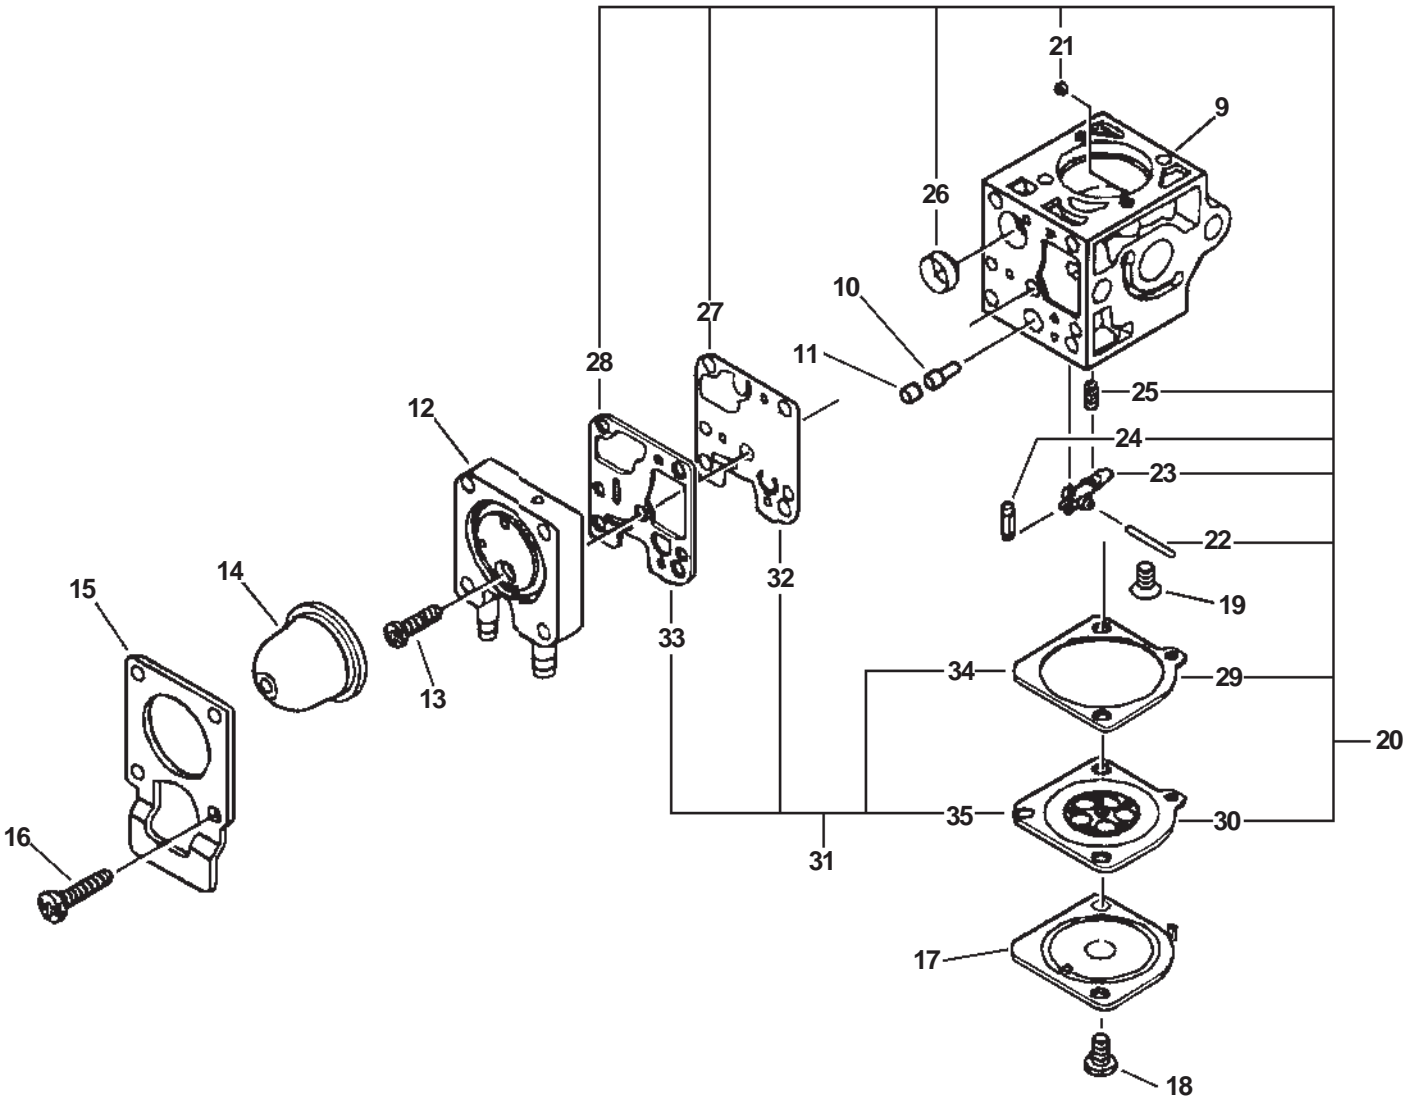

SERIAL NUMBERS:

PE-200: 05032541 - 05044753

SERIAL NUMBERS:

PE-200: 05032541 - 05044753

ITEM	PART NUMBER	QTY	DESCRIPTION	REMARKS
	A021000720	1	CARBURETOR--RB-K70	
1	12534413931	3	SCREW, ROTOR COVER ASY	
2	P005001230	1	ROTOR COVER ASY	
3	P005000120	1	NUT, CABLE	
4	P005000700	1	SCREW, CABLE ADJUST	
5	P005001240	1	SWIVEL	
6	P005000190	1	E-RING	
7	P005000100	1	SCREW, THROTTLE ADJUST	
8	P005000280	1	O-RING	
9	-----	1	BODY, CARBURETOR	NOT AVAILABLE SEPARATELY
10	P005001260	1	NEEDLE - HIGH SPEED	
11	P005001250	1	PLUG	
12	P005000930	1	PURGE BASE ASY	
13	P005000270	1	SCREW, PURGE BASE ASY	
14	12538108660	1	PUMP, PURGE	
15	P005000250	1	RETAINER, PURGE PUMP	
16	12531061830	4	SCREW, PRIMING PUMP RETAINER	
17	12534252130	1	COVER, DIAPHRAGM	
18	12534452130	2	SCREW, DIAPHRAGM COVER	
19	12533942030	1	SCREW, METERING LEVER PIN	
20	P005000950	1	REPAIR KIT	INCLUDES ITEMS 21-30
21	P005001000	1	ROLLER, GUIDE	
22	-----	1	PIN, METERING ARM	
23	-----	1	LEVER, METERING	
24	-----	1	VALVE, INLET NEEDLE	
25	-----	1	SPRING	
26	-----	1	STRAINER	
27	-----	1	DIAPHRAGM, PUMP	
28	-----	1	GASKET, PUMP	
29	-----	1	GASKET, METERING	
30	-----	1	DIAPHRAGM, METERING	
31	P005000550	1	DIAPHRAGM/GASKET KIT	INCLUDES ITEMS 32-35
32	-----	1	DIAPHRAGM, PUMP	
33	-----	1	GASKET, PUMP	
34	-----	1	GASKET, METERING	
35	-----	1	DIAPHRAGM, METERING