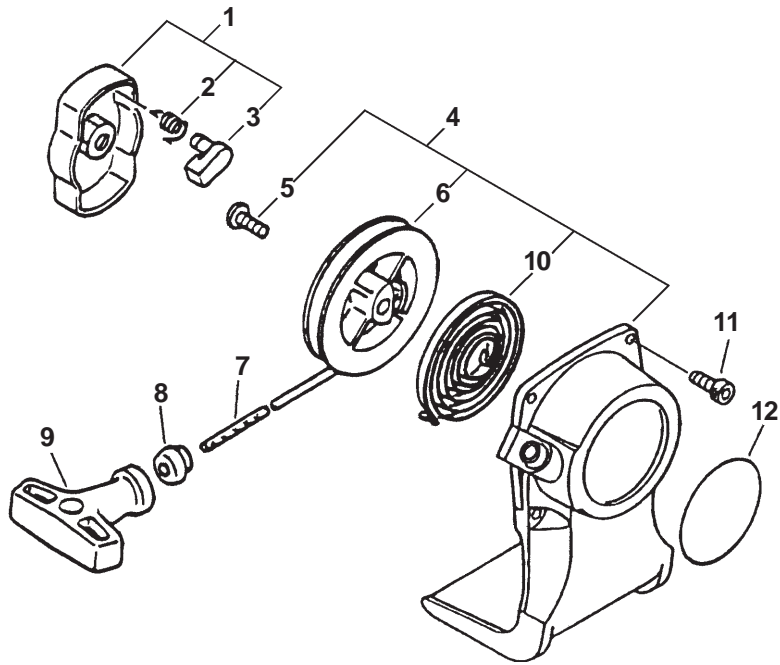

SERIAL NUMBERS: ALL

MODEL SERIAL NUMBERS:

PE-200: 05001001 - 05045500
07001001 - 07001032

PE-201: 02001001 - 02999999

ITEMS 1-10 MAY BE REPLACED WITH i-START ACCESSORY KIT #9994420001