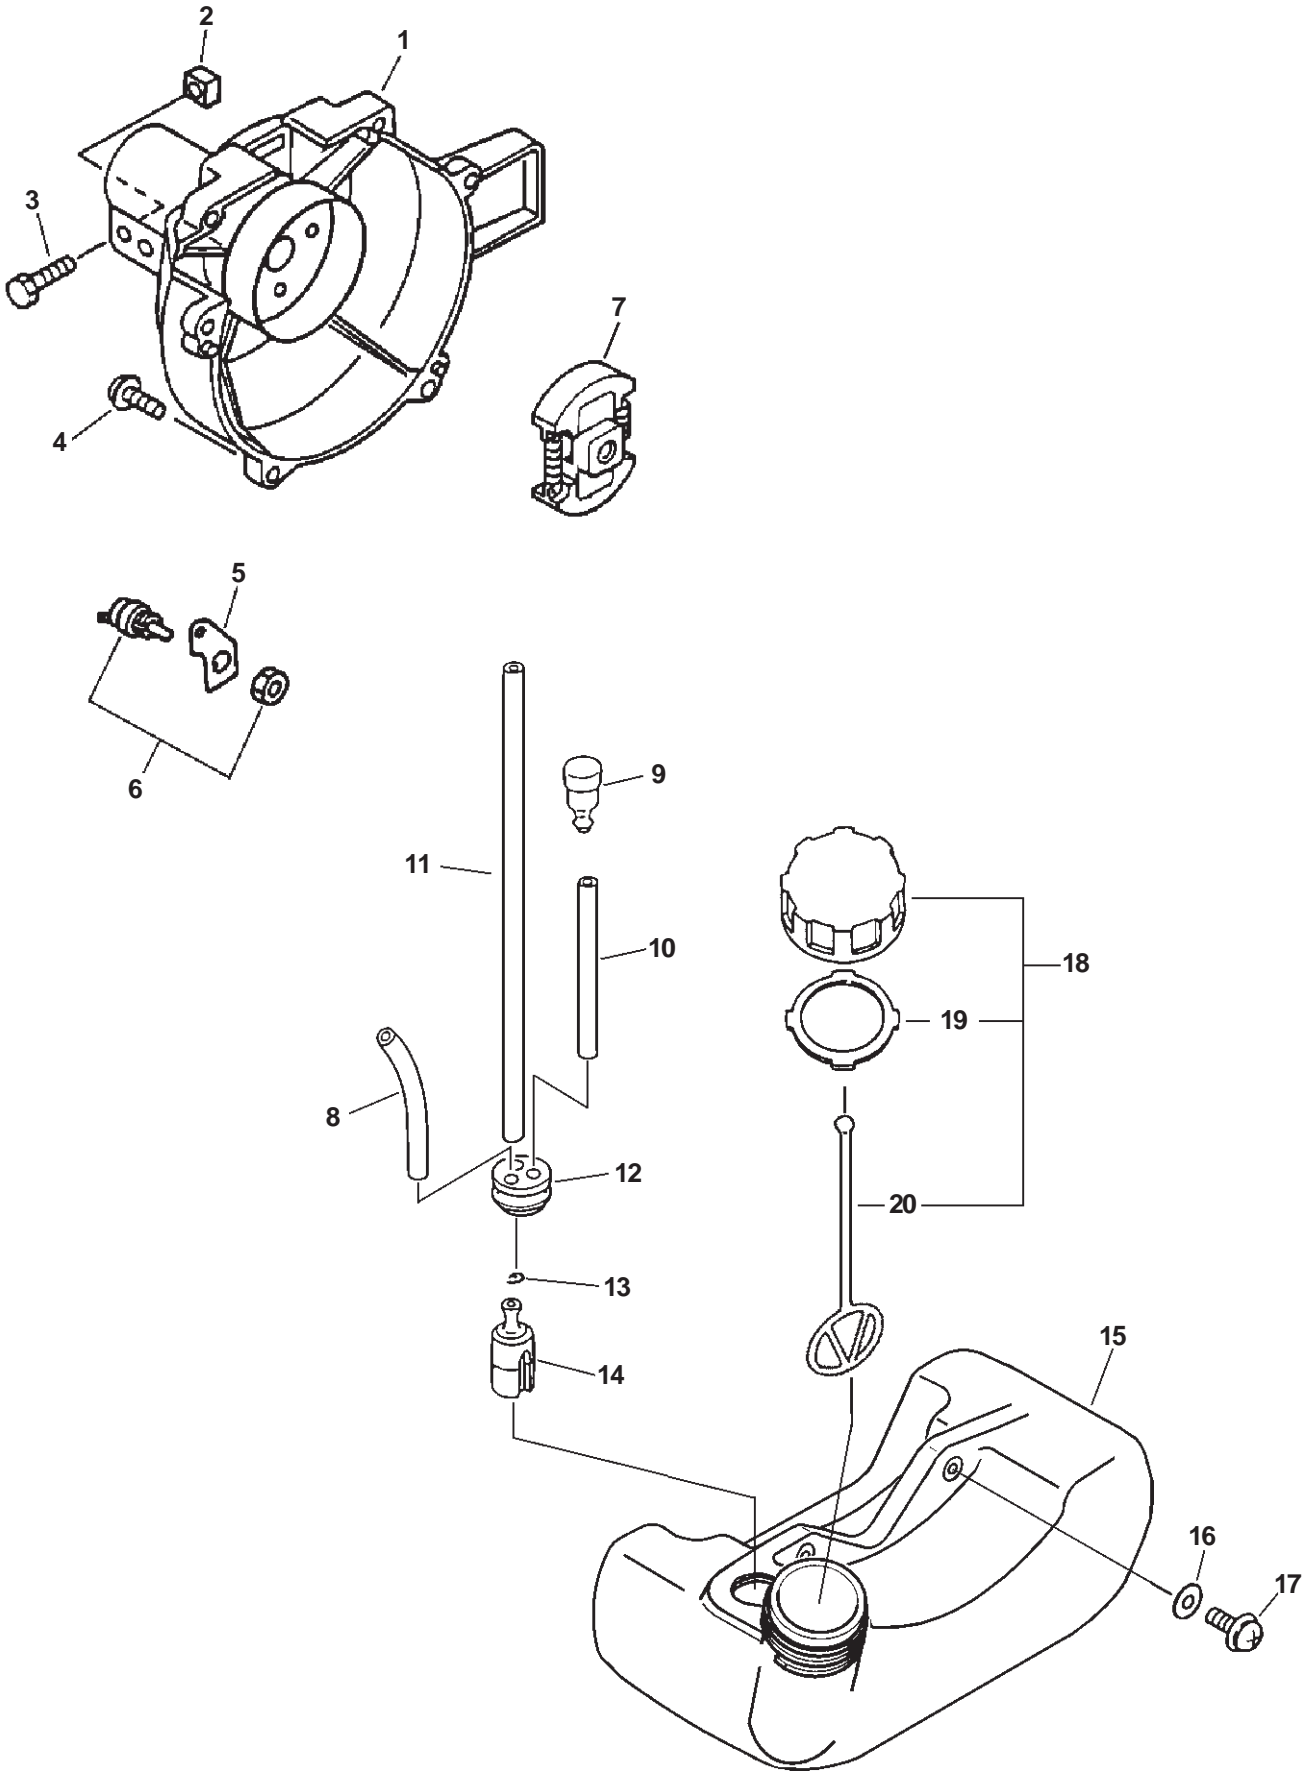

SERIAL NUMBERS: ALL

SERIAL NUMBERS: ALL

ITEM	PART NUMBER	QTY	DESCRIPTION	REMARKS
1	10150356630	1	FAN COVER ASY	
2	90056550005	2	NUT 5	
3	90014205028	2	BOLT 5X28	
4	90016304018	4	BOLT 4X18	
5	16381044330	1	BRACKET, SWITCH	
6	16340003460	1	SWITCH, IGNITION	
7	17500056830	1	CLUTCH ASY	
8	13201056330	1	PIPE, RETURN - 3X6X90mm	BULK OPTION: 90017
9	A356000030	1	VALVE, CHECK	
10	13131239130	1	PIPE, VENT - 3X5X70mm	BULK OPTION: 90014
11	13201013930	1	PIPE, FUEL - 3X5X180mm	BULK OPTION: 90014
12	V137000030	1	GROMMET, FUEL	
13	13201309820	1	CLIP	
14	13120507320	1	FILTER, FUEL	
15	A350000290	1	TANK, FUEL	
16	90060300005	2	WASHER 5	
17	90023805020	2	SCREW 5X20	
18	13100455530	1	FUEL TANK CAP ASY	INCLUDES ITEMS 20-21
19	13101655830	1	GASKET, FUEL CAP	
20	13105156030	1	CONNECTOR, FUEL CAP