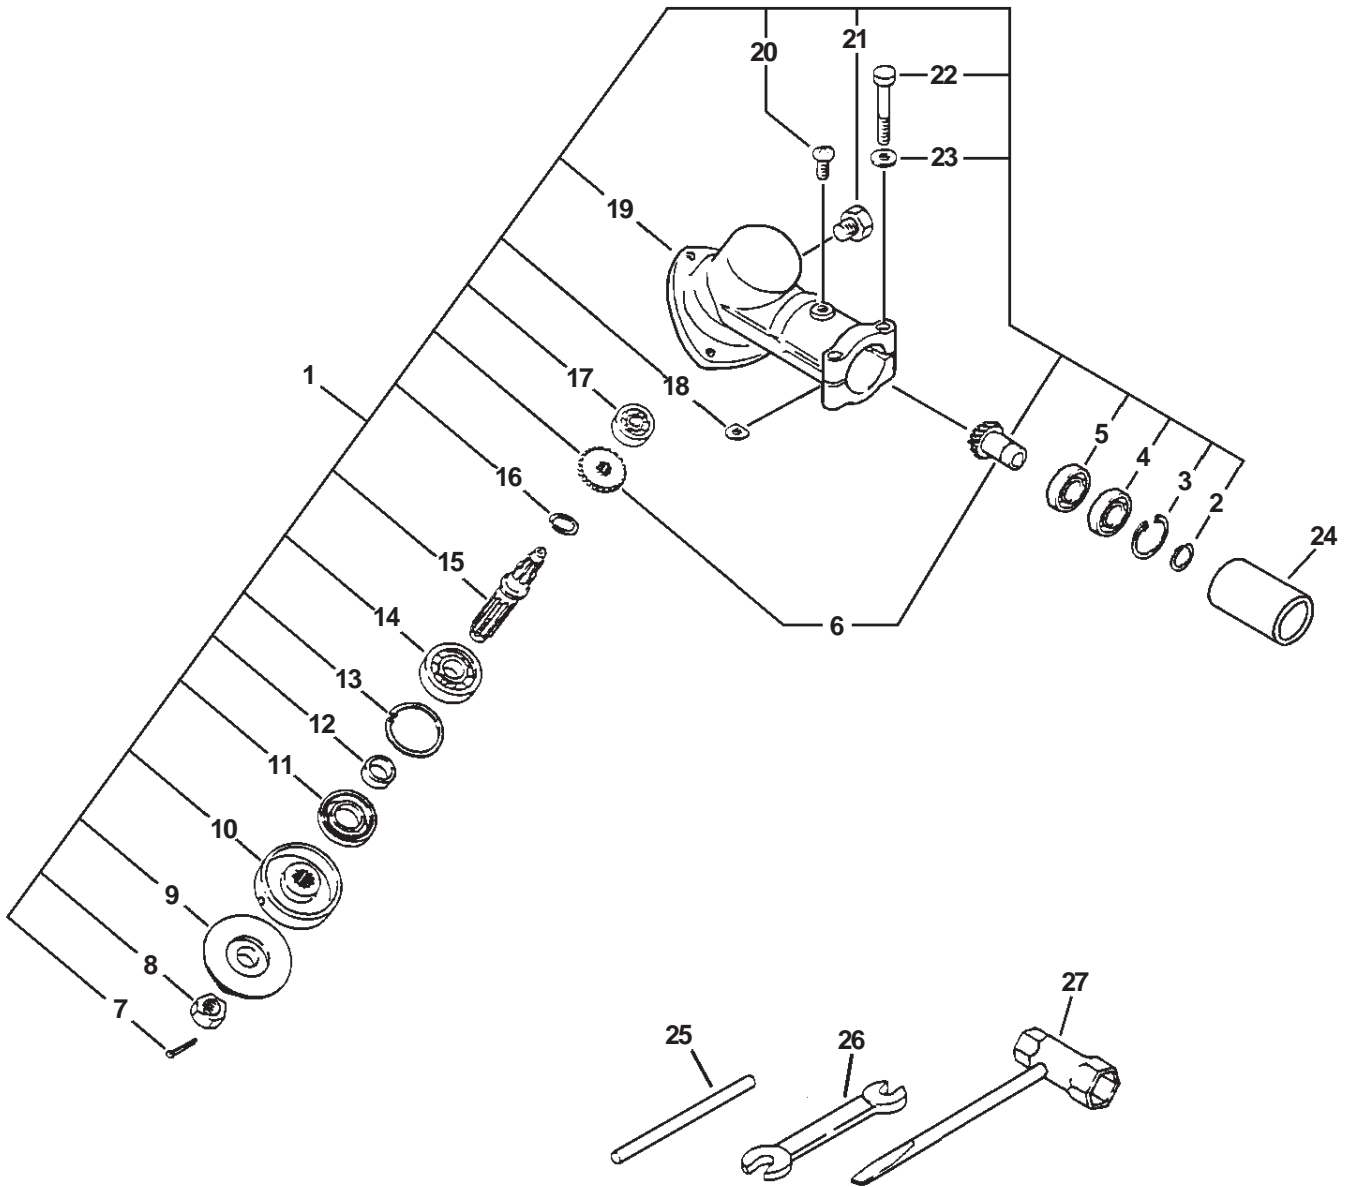

SERIAL NUMBERS: ALL

SERIAL NUMBERS: ALL

ITEM	PART NUMBER	QTY	DESCRIPTION	REMARKS
1	61040252633	1	GEAR CASE ASY	INCLUDES ITEMS 2-23
2	90070600010	1	CIRCLIP 10	
3	90070200022	1	CIRCLIP 22	
4	90085806900	1	BEARING, BALL	
5	90085506900	1	BEARING, BALL	
6	61030052630	1	GEAR SET	
7	90030020022	1	SPLIT PIN 2X22	BULK OPTION: 89850201130 -10 PER PACKAGE
8	90051300010	1	NUT - LEFT HAND	
9	61031404131	1	PLATE, ADAPTER - LOWER	
10	C535000140	1	PLATE, ADAPTER - UPPER	
11	61041307130	1	SEAL	
12	61031507130	1	SPACER	
13	90070200032	1	CIRCLIP, 32	
14	9403536201	1	BEARING, BALL	
15	61036008931	1	SHAFT, P.T.O.	
16	90070600012	1	CIRCLIP, 12	
17	90080000609	1	BEARING, BALL 609	
18	61023904130	2	SHIM WASHER	
19	61046027431	1	HOUSING, GEAR	
20	90024205014	1	SCREW 5X14	
21	61043450031	1	BOLT 8X8	
22	90010005030	2	BOLT 5X30	
23	90060000005	2	WASHER 5	
24	61022555331	1	COLLAR	
25	89751801131	1	LOCKING TOOL	
26	89511200330	1	SPANNER 8X10	
27	X602000020	1	WRENCH, W/SCREWDRIVER