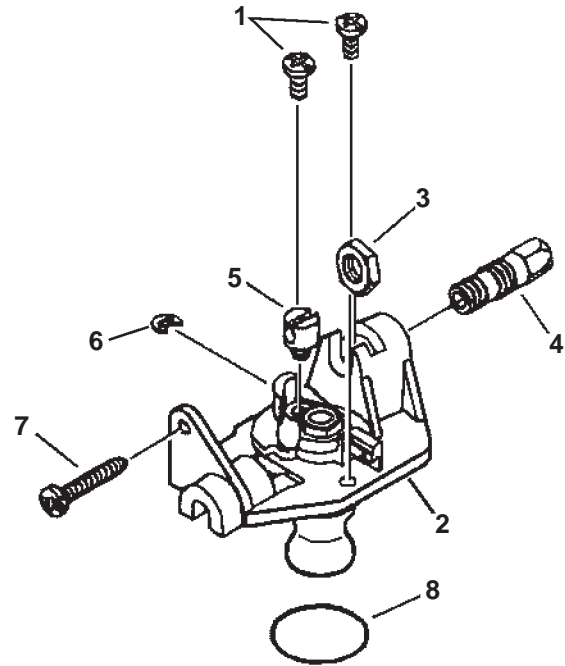

SERIAL NUMBERS:

PE-200: 05001001 - 05032540

PE-200: 07001001 - 07001032

SERIAL NUMBERS:

PE-200: 05001001 - 05032540

PE-200: 07001001 - 07001032

ITEM	PART NUMBER	QTY	DESCRIPTION	REMARKS
	A021000382	1	CARBURETOR --RB-K66B	SUPERSEDES: A021000380 CARBURETOR --RB-K66 A021000381 CARBURETOR --RB-K66A
1	12534413931	3	SCREW, ROTOR COVER ASY	
2	P005000690	1	ROTOR COVER ASY	
3	P005000120	1	NUT, CABLE	
4	P005000700	1	SCREW, CABLE ADJUST	
5	P005000180	1	SWIVEL	
6	P005000190	1	E-RING	
7	P005000100	1	SCREW, THROTTLE ADJUST	
8	P005000280	1	O-RING	
9	-----	1	BODY, CARBURETOR	NOT AVAILABLE SEPARATELY
10	P005000570	1	JET	
11	P005000370	1	PLUG KIT	
12	P005000930	1	PRIMER BASE ASY	
13	P005000270	1	SCREW, PRIMER BASE ASY	
14	12538108660	1	PUMP, PRIMING	
15	P005000250	1	RETAINER, PRIMING PUMP	
16	12531061830	4	SCREW, PRIMING PUMP RETAINER	
17	12534252130	1	COVER, DIAPHRAGM	
18	12534452130	2	SCREW, DIAPHRAGM COVER	
19	12533942030	1	SCREW, METERING LEVER PIN	
20	P005000950	1	REPAIR KIT	INCLUDES ITEMS 21-30
21	P005001000	1	ROLLER, GUIDE	
22	-----	1	PIN, METERING LEVER	
23	-----	1	LEVER, METERING	
24	-----	1	VALVE, INLET NEEDLE	
25	-----	1	SPRING, METERING LEVER	
26	-----	1	STRAINER	
27	-----	1	DIAPHRAGM, PUMP	
28	-----	1	GASKET, PUMP	
29	-----	1	GASKET, METERING	
30	-----	1	DIAPHRAGM, METERING	
31	P005000550	1	DIAPHRAGM/GASKET KIT	INCLUDES ITEMS 32-35
32	-----	1	DIAPHRAGM, PUMP	
33	-----	1	GASKET, PUMP	
34	-----	1	GASKET, METERING	
35	-----	1	DIAPHRAGM, METERING