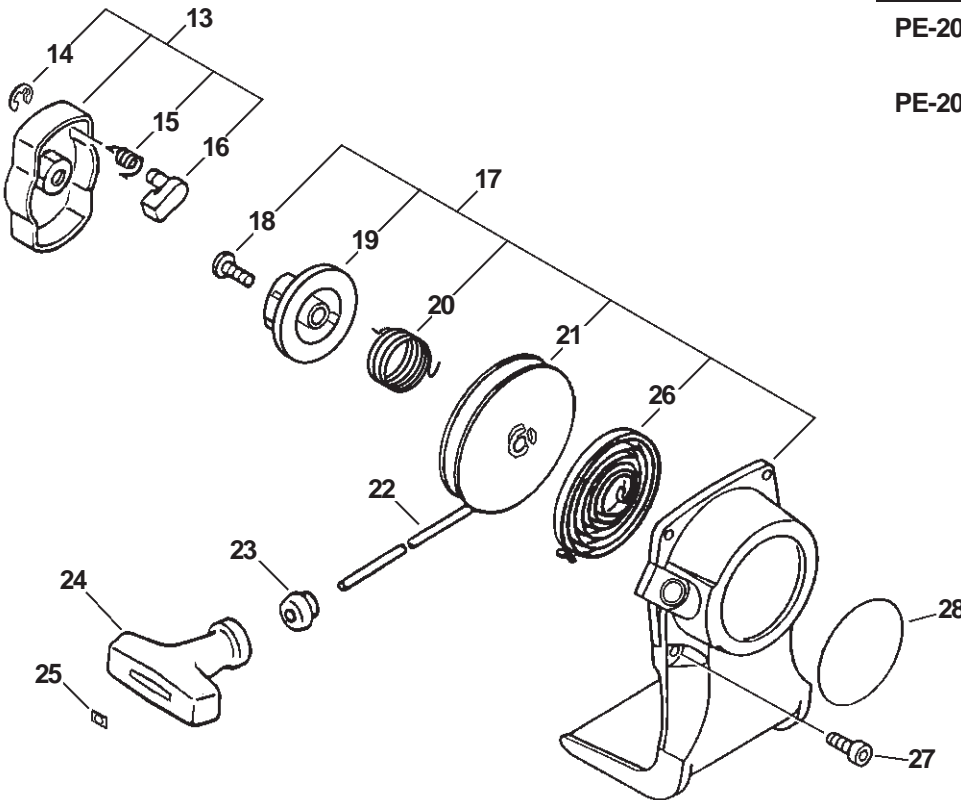

★ Also Included In GASKET KIT

SERIAL NUMBERS: ALL

**SERIAL NUMBERS: ALL**

ITEM	PART NUMBER	QTY	DESCRIPTION	REMARKS
1	10150356630	1	FAN COVER ASY	
2	90056550005	2	NUT 5	
3	90014205028	2	BOLT 5X28	
4	90016304018	4	BOLT 4X18	
5	16381044330	1	BRACKET, SWITCH	
6	16340003460	1	SWITCH, IGNITION	
7	17500056830	1	CLUTCH ASY	
8	13201056330	1	PIPE, RETURN - 3X6X90mm	BULK OPTION: 90017
9	A356000030	1	VALVE, CHECK	
10	13131239130	1	PIPE, VENT - 3X5X70mm	BULK OPTION: 90014
11	13201013930	1	PIPE, FUEL - 3X5X180mm	BULK OPTION: 90014
12	V137000030	1	GROMMET, FUEL	
13	13201309820	1	CLIP	
14	13120507320	1	FILTER, FUEL	
15	A350000290	1	TANK, FUEL	
16	90060300005	2	WASHER 5	
17	90023805020	2	SCREW 5X20	
18	13100455530	1	FUEL TANK CAP ASY	INCLUDES ITEMS 20-21
19	13101655830	1	GASKET, FUEL CAP	
20	13105156030	1	CONNECTOR, FUEL CAP	

**MODEL SERIAL NUMBERS:**

PE-200: 05045501 - 05999999  
07001033 - 10999999

PE-201: 09001001 - 09999999

**SERIAL NUMBERS: ALL**

ITEM	PART NUMBER	QTY	DESCRIPTION	REMARKS
1	17720244331	1	STARTER PAWL ASY	INCLUDES ITEMS 2-3
2	17723442030	1	SPRING, RETURN	
3	17721844330	1	PAWL, STARTER	
4	17720054130	1	STARTER ASY	INCLUDES ITEMS 5-10
5	17723644330	1	SCREW	
6	17721544430	1	DRUM, STARTER	
7	17722610120	1	ROPE, STARTER - 3X1000mm	BULK OPTION: 99944440000
8	17722742030	1	GUIDE, ROPE	
9	17722806530	1	GRIP, STARTER	
10	17722042030	1	SPRING, REWIND	
11	90016304016	4	BOLT 4X16	
12	89011849130	1	LABEL, ECHO	
13	A052000180	1	STARTER PAWL ASY	INCLUDES ITEMS 14-16
14	P022002100	2	E-RING	
15	P022006510	2	SPRING, RETURN	
16	P022006850	2	PAWL, STARTER	
17	A051000680	1	STARTER ASY	INCLUDES ITEMS 18-26
18	17723661830	1	SCREW	
19	P022008280	1	PLATE, CAM	
20	P022008270	1	SPRING, DAMPER	
21	P022006830	1	DRUM	
22	P022008260	1	ROPE, STARTER - 3X700mm	BULK OPTION: 99944440000
23	17722742030	1	GUIDE, ROPE	
24	17722827030	1	GRIP, STARTER	
25	17724611120	1	CLIP, STARTER ROPE	
26	17722042030	1	SPRING, REWIND	
27	90016304016	2	BOLT 4X16	
28	X502000150	1	LABEL, i-30	