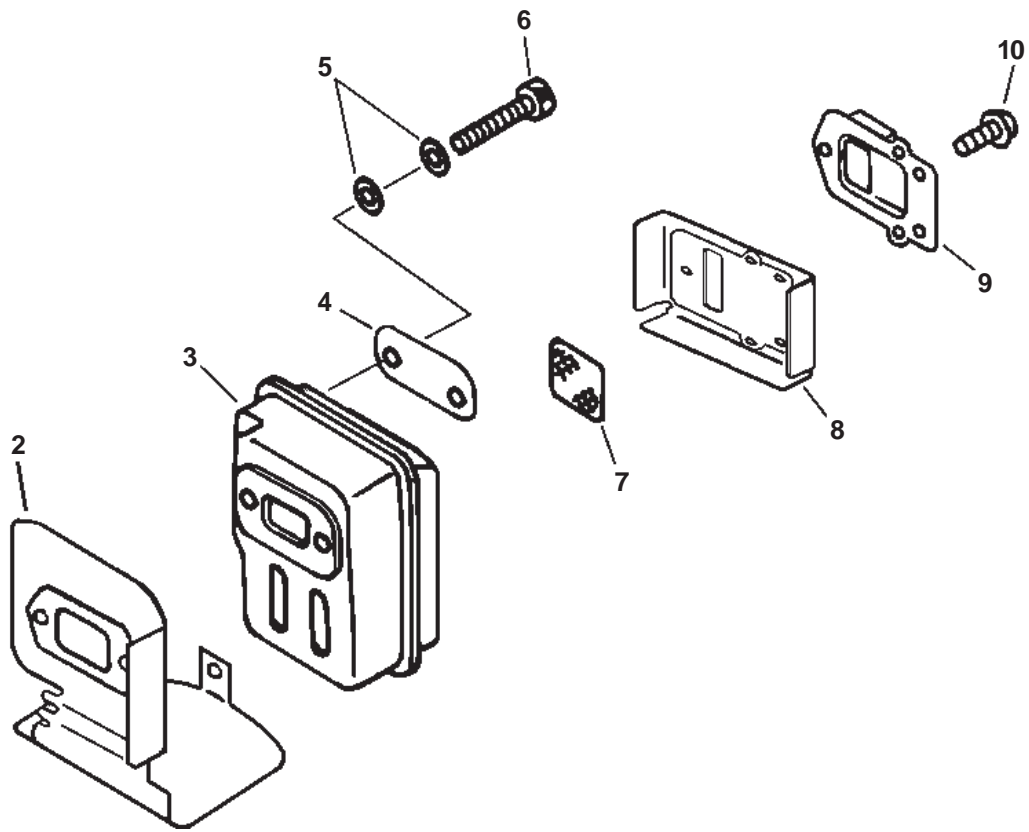

SERIAL NUMBERS: 09001001-10999999

GASKET KIT

SERIAL NUMBERS: 09001001-10999999

ITEM	PART NUMBER	QTY	DESCRIPTION	REMARKS
1	P021007600	1	GASKET KIT	
★ 2	V104000510	1	SHIELD, MUFFLER	
3	A300000141	1	MUFFLER	
4	V150000371	1	PLATE, EYE	
5	V347000000	4	WASHER, CONICAL	
6	90010505055	2	BOLT 5X55	
7	14586240630	1	SCREEN, MUFFLER	
★ 8	V104000360	1	GASKET, EXHAUST	
9	A313000600	1	GUIDE, EXHAUST	
10	9136704010	5	SCREW 4X10	

★ Also Included In GASKET KIT