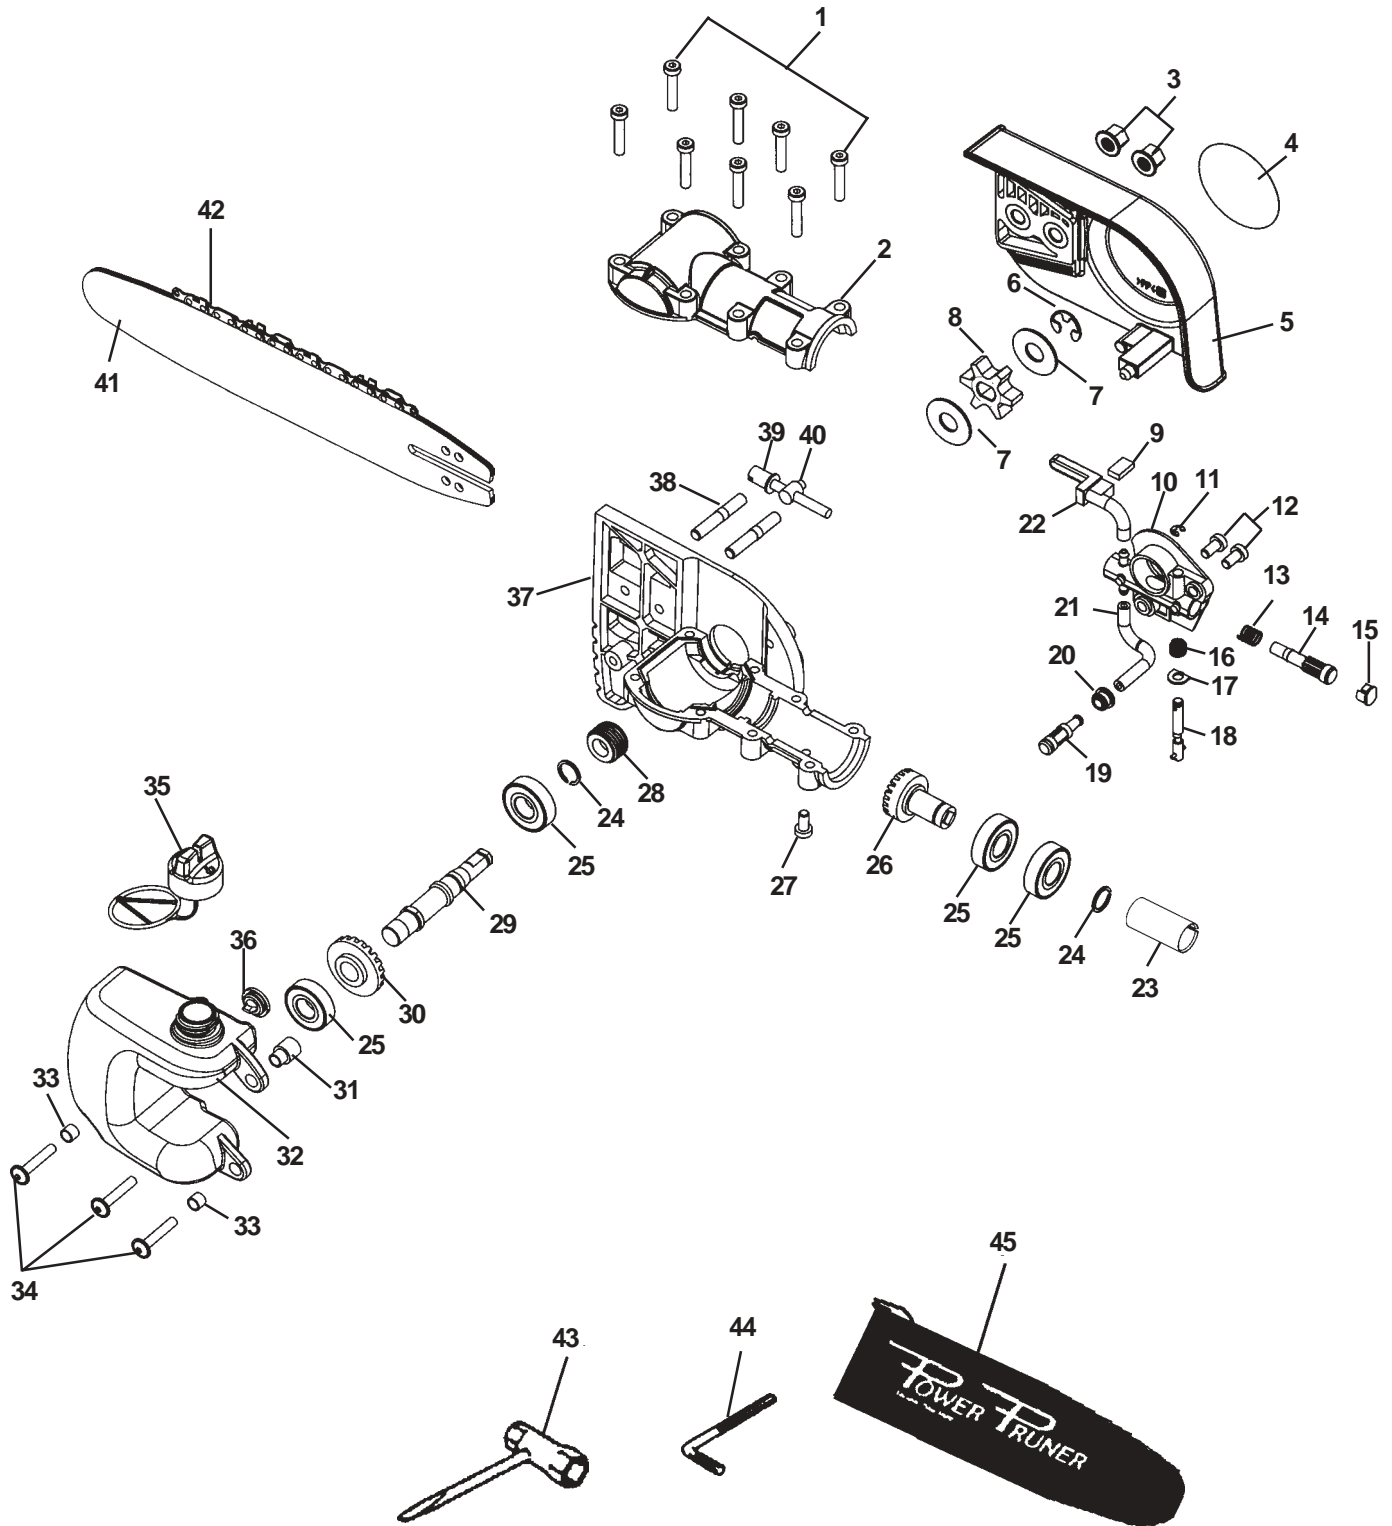

KEY	PARTNUMBER	QTY	DESCRIPTION	REMARKS
1	35120121560	1	HANDLE ASY	INCLUDES ITEMS 2 - 4
2	90016205030	2	BOLT 5X30	
3	35161105360	1	PLATE, EYE	
4	88995021560	4	SCREW	
5	16340155630	1	SWITCH, IGNITION	
6	17800352730	1	BRACKET SET, THROTTLE	INCLUDES ITEMS 7 - 9
7	90050000005	2	NUT 5	
8	90024205025	1	SCREW 5X25	
9	90024205035	1	SCREW 5X35	
10	17809052630	1	LOCKOUT, THROTTLE CONTROL	
11	17801352630	1	SPRING, THROTTLE LOCKOUT CONTROL	
12	35121352730	1	GRIP, HANDLE THROTTLE	
13	30121252730	1	BAND	INCLUDES ITEM 14
14	90024205014	1	SCREW 5X14	
15	17801052130	1	CONTROL, THROTTLE	
16	17804342230	1	SPRING, THROTTLE RETURN	
17	17801252730	1	LOCKOUT, THROTTLE	
18	61027252730	1	BAND	INCLUDES ITEMS 19 & 20
19	90024205028	1	SCREW 5X28	
20	90050000005	1	NUT 5	
21	61020626360	1	HOUSING ASY, DRIVE SHAFT	INCLUDES ITEMS 22 & 23
22	61021721560	1	LINER, FLEXIBLE	
23	61024655330	2	FIXTURE, LINER	
24	61001321560	1	SHAFT, FLEXIBLE	
25	90050200006	2	NUT 6	
26	17800151030	1	WIRE, THROTTLE	
27	17812721360	1	TUBE	