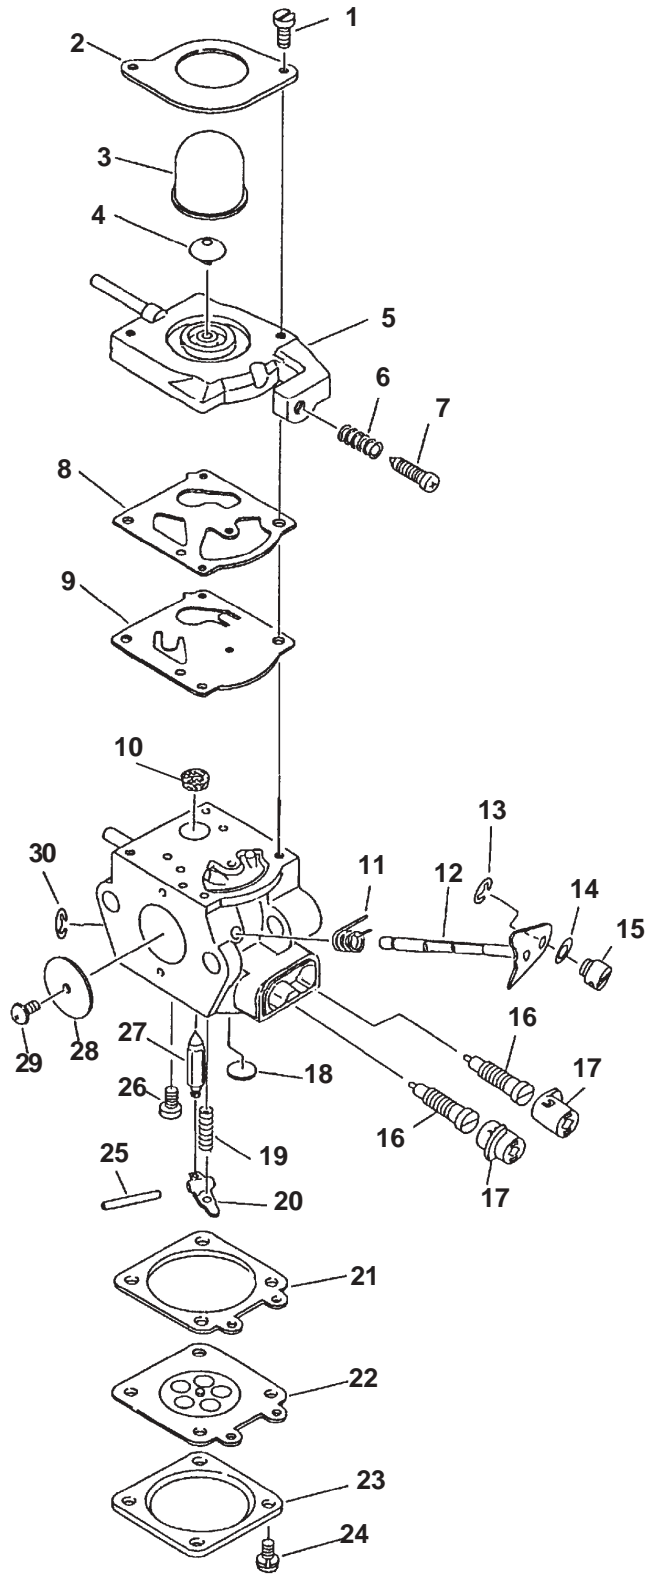

KEY	PARTNUMBER	QTY	DESCRIPTION	REMARKS
	12300052133	1	CARBURETOR WT-424C	INCLUDES THE FOLLOWING
1	12311043130	2	SCREW	
2	12314209560	1	COVER, PRIMER PUMP	
3	12318109560	1	PUMP, PRIMER	
4	12317135630	1	VALVE, PURGE CHECK	
5	12312443230	1	COVER, FUEL PUMP	
6	12313304260	1	SPRING, IDLE ADJUST	
7	12313404260	1	SCREW, IDLE ADJUST	
8	A B	1	GASKET, FUEL PUMP	
9	A B	1	DIAPHRAGM, FUEL PUMP	
10	A	1	SCREEN, INLET	
11	12311352130	1	SPRING, THROTTLE SHAFT	
12	12311752130	1	SHAFT, THROTTLE	
13	12317307930	1	CLIP	
14	12314926030	1	WASHER	
15	12317226030	1	SWIVEL	
16	12312052131	2	NEEDLE, MIXTURE	
17	12315139230	2	CAP, LIMITER	
18	A	1	PLUG, WELCH	
19	A	1	SPRING, METERING LEVER	
20	A	1	LEVER, METERING	
21	A B	1	GASKET, METERING DIAPHRAGM	
22	A B	1	DIAPHRAGM, METERING	
23	12314203930	1	COVER, METERING DIAPHRAGM	
24	A	4	SCREW	
25	A	1	PIN, METERING LEVER	
26	A	1	SCREW	
27	A	1	VALVE, INLET NEEDLE	
28	12311652130	1	VALVE, THROTTLE	
29	12311403930	1	SCREW	
30	12312715030	1	CLIP	
A	12310052130	1	REBUILDKIT	
B	12310152130	1	GASKET/DIAPHRAGMKIT