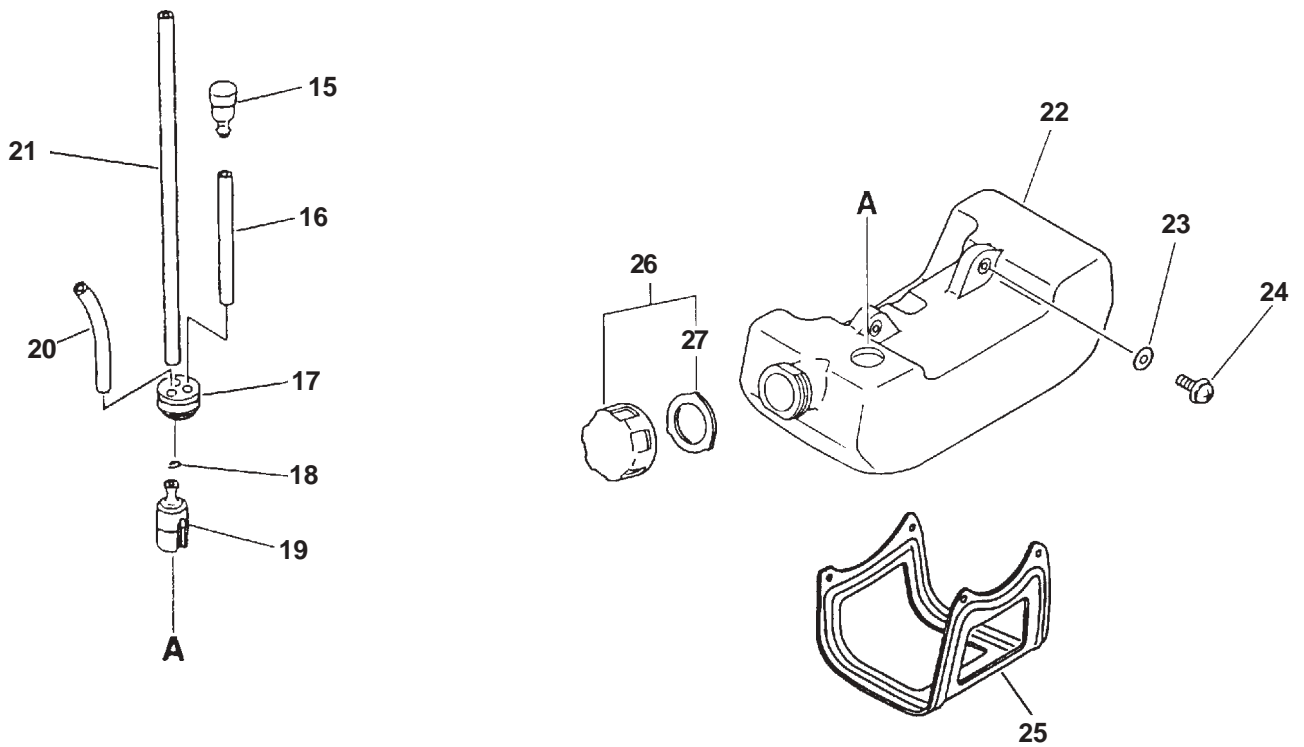

KEY	PARTNUMBER	QTY	DESCRIPTION	REMARKS
1	13001042032	1	GASKET, INTAKE	INCLUDED IN KIT 88900005960
2	90050000005	2	NUT 5MM	
3	90023805020	2	SCREW 5X20	
4	13030706761	1	CASE, AIR CLEANER	
5	90024205065	2	SCREW 5X65	
6	13031054130	1	FILTER, AIR H.D.	
7	89012155230	1	LABEL, CHOKE	
8	13031305863	1	COVER, AIR CLEANER	
9	21041752730	1	BOLT, WING	
10	89033552730	1	LABEL, METERING	
11	12901106360	1	PLATE, PREVENT	
12	12300052132	1	CARBURETOR WT-424B	
13	13001005960	1	GASKET, INTAKE	INCLUDED IN KIT 88900005960
14	13001742031	1	INSULATOR	
15	13130056430	1	VALVE, CHECK	
16	13131239130	1	PIPE, VENT 3X5X70	
17	13211546730	1	GROMMET, FUEL	
18	13201309820	1	CLIP	
19	13120507320	1	STRAINER, FUEL	
20	13201056330	1	PIPE, RETURN	
21	13201013930	1	PIPE, FUEL	
22	13100546830	1	TANK, FUEL	
23	90060300005	2	WASHER 5MM	
24	90023805016	2	SCREW 5X16	
25	30511042030	1	STAND	
26	13100455830	1	CAP ASY, FUEL TANK	INCLUDES ITEM 27
27	13101655830	1	GASKET, FUEL TANK CAP