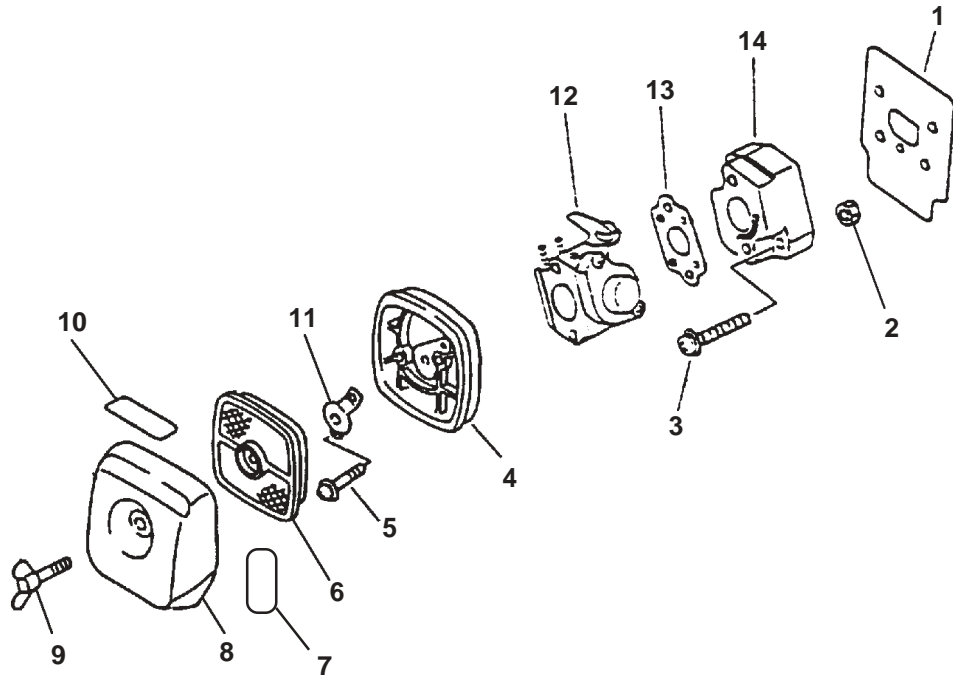

KEY	PARTNUMBER	QTY	DESCRIPTION	REMARKS
1	13001042032	1	GASKET, INTAKE	INCLUDED IN KIT 88900005960
2	90050000005	2	NUT 5MM	
3	90023805020	2	SCREW 5X20	
4	13030706761	1	CASE, AIR CLEANER	
5	90024205065	2	SCREW 5X65	
6	13031054130	1	FILTER, AIR H.D.	
7	89012155230	1	LABEL, CHOKE	
8	13031305863	1	COVER, AIR CLEANER	
9	21041752730	1	BOLT, WING	
10	89033552730	1	LABEL, METERING	
11	12901106360	1	PLATE, PREVENT	
12	12300052132	1	CARBURETOR WT-424B	
13	13001005960	1	GASKET, INTAKE	INCLUDED IN KIT 88900005960
14	13001742031	1	INSULATOR	
15	13130056430	1	VALVE, CHECK	
16	13131239130	1	PIPE, VENT 3X5X70	
17	13211546730	1	GROMMET, FUEL	
18	13201309820	1	CLIP	
19	13120507320	1	STRAINER, FUEL	
20	13201056330	1	PIPE, RETURN	
21	13201013930	1	PIPE, FUEL	
22	13100546830	1	TANK, FUEL	
23	90060300005	2	WASHER 5MM	
24	90023805016	2	SCREW 5X16	
25	30511042030	1	STAND	
26	13100455830	1	CAP ASY, FUEL TANK	INCLUDES ITEM 27
27	13101655830	1	GASKET, FUEL TANK CAP