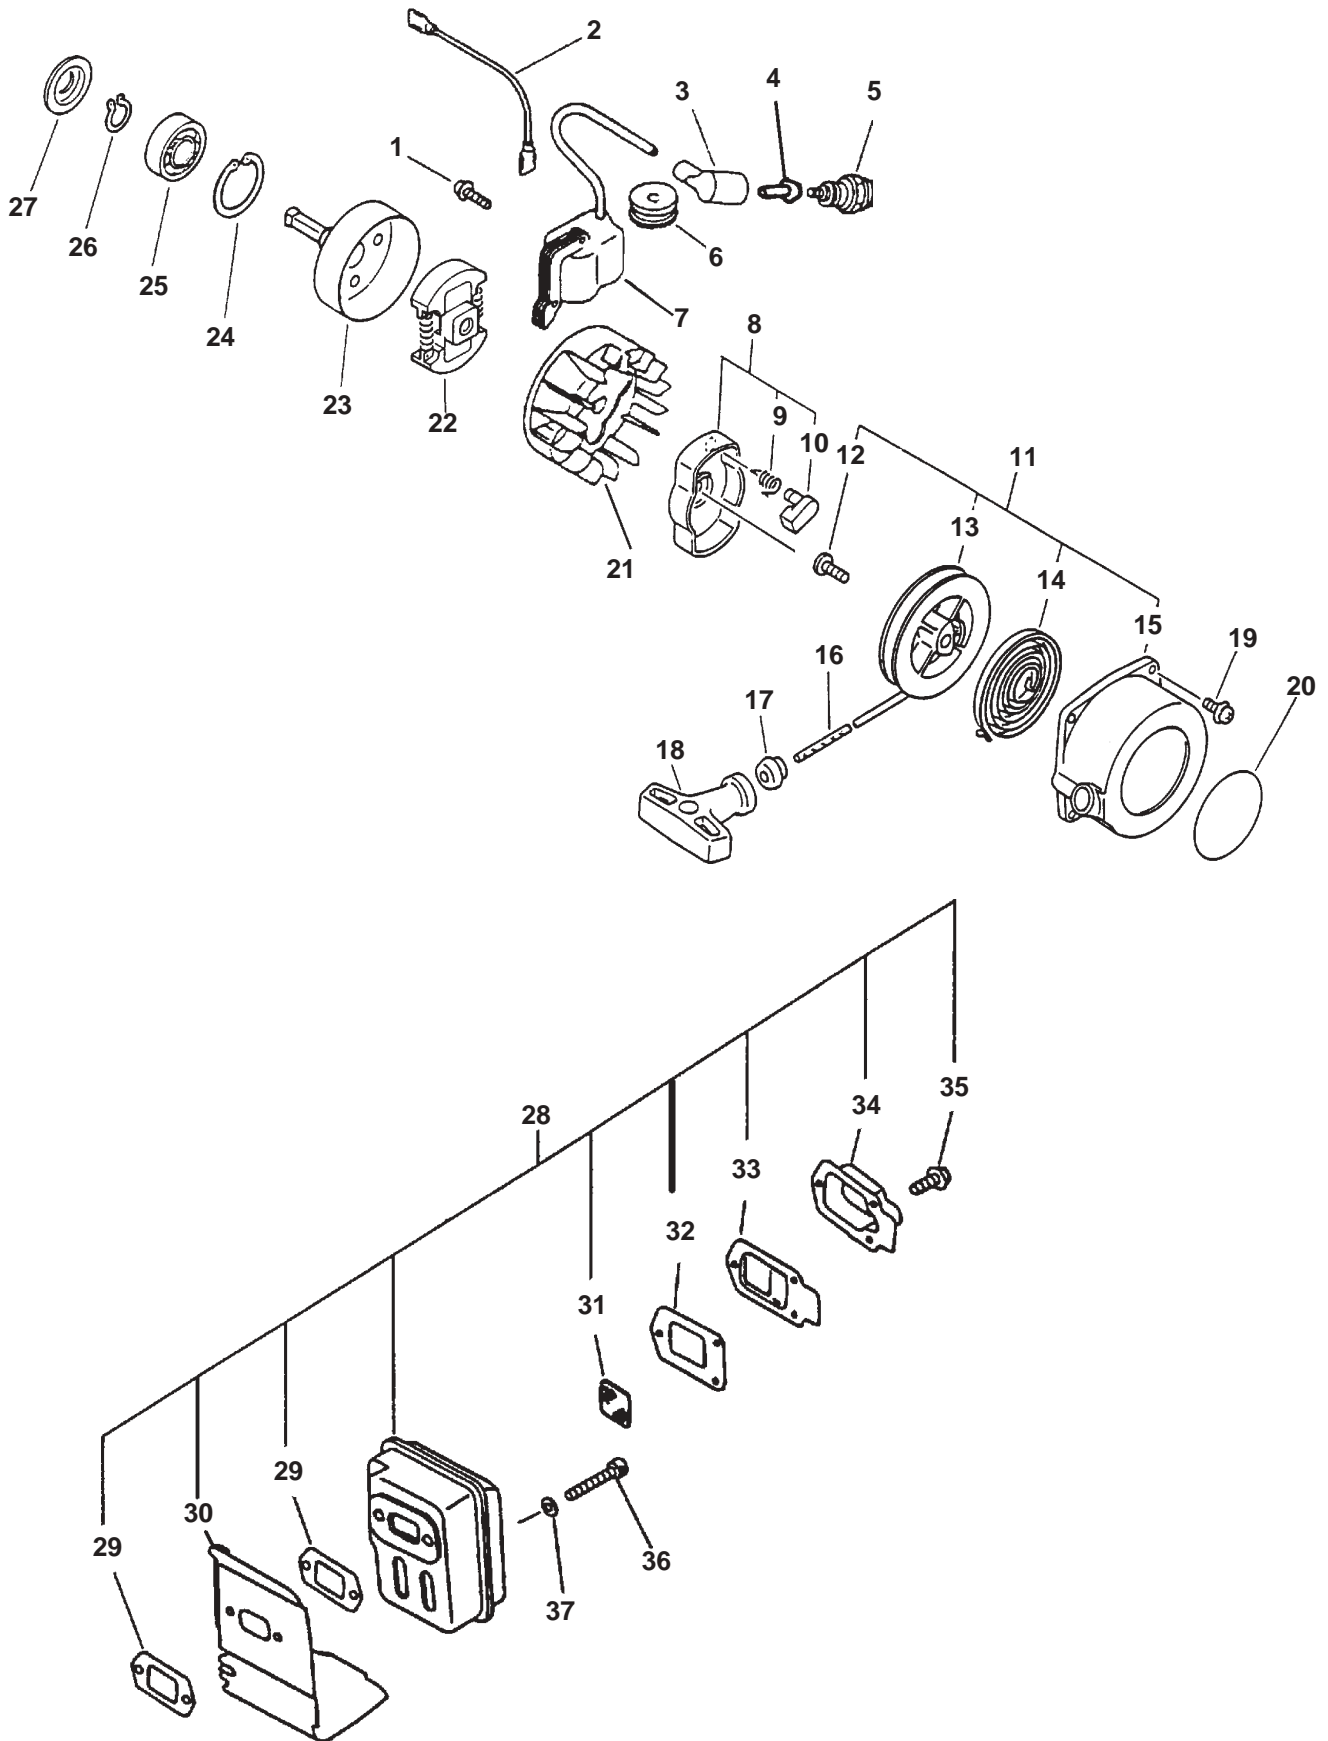

KEY	PARTNUMBER	QTY	DESCRIPTION	REMARKS
1	90016204022	2	BOLT 4X22	
2	16201052830	1	LEAD	
3	15901201620	1	CAP, SPARK PLUG	
4	15901103432	1	COIL, SPARK PLUG CAP	
5	99944500071	1	PLUG, SPARK BPM-7Y	
5	15901010230	1	PLUG, SPARK BPMR-7A	CANADIAN MODELS ONLY
6	15011244330	1	GROMMET, H.T. CORD	
7	15662652730	1	MODULE, CDI W/O LEAD	
8	17720244330	1	PAWL ASY, STARTER	INCLUDES ITEMS 9 & 10
9	17723442030	1	SPRING, RETURN	
10	17721844330	1	PAWL, STARTER	
11	17720042033	1	STARTER ASY	INCLUDES ITEMS 12 - 18
12	17723644330	1	SCREW	
13	17721544430	1	DRUM, STARTER	
14	17722042030	1	SPRING, REWIND	
15	17723242032	1	HOUSING, STARTER	
16	-----	1	ROPE, STARTER	USE BULK ROPE 999444 00040 DIA. 3.0 MM (.12") X 1000 MM (39.4")
17	17722742030	1	GUIDE, ROPE	
18	17722806530	1	GRIP, STARTER	
19	90016204016	4	BOLT 4X16	
20	89011849130	1	LABEL, ECHO	
21	15680109660	1	FLYWHEEL	
22	17500056830	1	CLUTCH ASY	
23	17500544331	1	DRUM, CLUTCH	
24	90070200032	1	CIRCLIP 32	
25	90081406201	1	BEARING, BALL 6201	
26	90070100012	1	CIRCLIP 12	
27	17505304920	1	STOPPER	
28	14580052630	1	MUFFLER ASY	INCLUDES ITEMS 29 - 35
29	14551042031	2	GASKET, MUFFLER	INCLUDED IN KIT 88900005960
30	14587144331	1	COVER, MUFFLER	
31	14586240630	1	SCREEN, MUFFLER	
32	14586642031	1	GASKET, MUFFLER LID	INCLUDED IN KIT 88900005960
33	14587642030	1	LID, MUFFLER	
34	14581852130	1	GUIDE, EXHAUST	
35	90023804010	3	SCREW 4X10	
36	90010505055	2	BOLT H.S. 5X55	
37	90060000005	2	WASHER 5