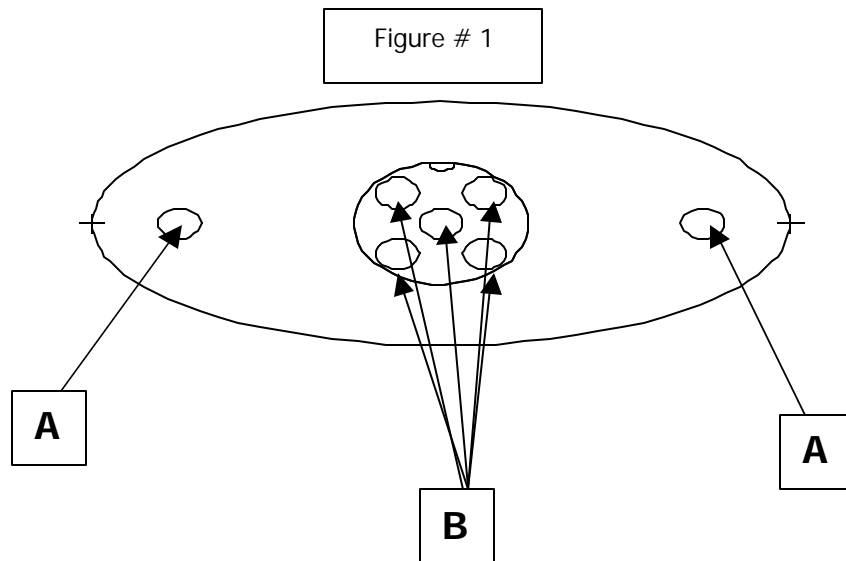

INSTALLATION INSTRUCTIONS

Edelbrock Air Cleaner Assemblies

Catalog #1207*, 1208, 1209, 1221*, 1222*
#4207*, 4210, 4221*, 4222*, 4223*, 4224*, 4235

- If you have any questions or problems, please call our **Technical Hotline at: 1-800-416-8628**, 7:00 am – 5:00 pm, Pacific Standard Time, Monday through Friday or e-mail us at edelbrock@edelbrock.com.
- **DESCRIPTION:** Edelbrock Air Cleaner Assemblies - Due to the many different applications of the Edelbrock air filters, some modifications maybe required. The part numbers listed above with asterisks (*) come with a crankcase ventilation adapter.

INSTALLATION INSTRUCTIONS

Note: Some Air cleaner kits include the crankcase ventilation adapter, that adapts to the lower side of the air cleaner per the recess seen in figure #1 (Crankcase ventilation adapter #1205). Other kits may not be applicable.

1. If you wish to use the crankcase ventilation hose fitting, drill two ¼" bolt holes (A) in the recessed area at the rear of the air cleaner base, then drill several ¼" holes (B) in the larger recess to allow the fitting to breath (See figure #1). Bolt the fitting to the base with the ¼" nuts, bolts, and washers. Be sure to de-burr drilled holes.
2. Install air horn gasket and carburetor stud on the carburetor and place air cleaner base over carburetor.
3. Install filter and air cleaner lid with wing nut. Check for clearance between the carburetor stud and hood before closing hood. Trim carburetor stud as needed.