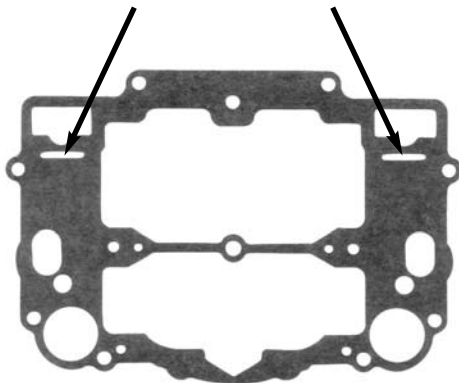

**NOTE:** Some carburetor tops have cast-in baffles near the slots in the gasket, as shown in the figure to the left. If this is the case with your carburetor, the gasket may need to be trimmed to properly fit over the baffles. Trim the gasket as shown.

Catalog #1472, 1477, 1499  
Rev. 12/06 - RS/mc

©2006 Edelbrock Corporation  
Brochure #63-0230

**Edelbrock**<sup>®</sup>

**SPECIAL INSTRUCTIONS**  
**For Air-Horn Gaskets for Performer Series Carburetors**

**Supplement for Catalog #1472, 1477, & 1499**

**Trim the slots in the  
gasket as needed.**

**NOTE:** Some carburetor tops have cast-in baffles near the slots in the gasket, as shown in the figure to the left. If this is the case with your carburetor, the gasket may need to be trimmed to properly fit over the baffles. Trim the gasket as shown.