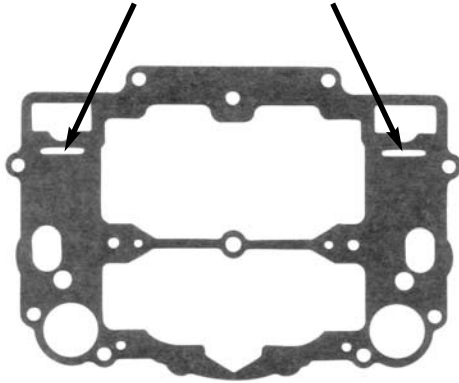

**Edelbrock**<sup>®</sup>

**SPECIAL INSTRUCTIONS**  
**For Air-Horn Gaskets for Performer Series Carburetors**

**Supplement for Catalog #1472, 1477, & 1499**

**Trim the slots in the  
gasket as needed.**

**NOTE:** Some carburetor tops have cast-in baffles near the slots in the gasket, as shown in the figure to the left. If this is the case with your carburetor, the gasket may need to be trimmed to properly fit over the baffles. Trim the gasket as shown.