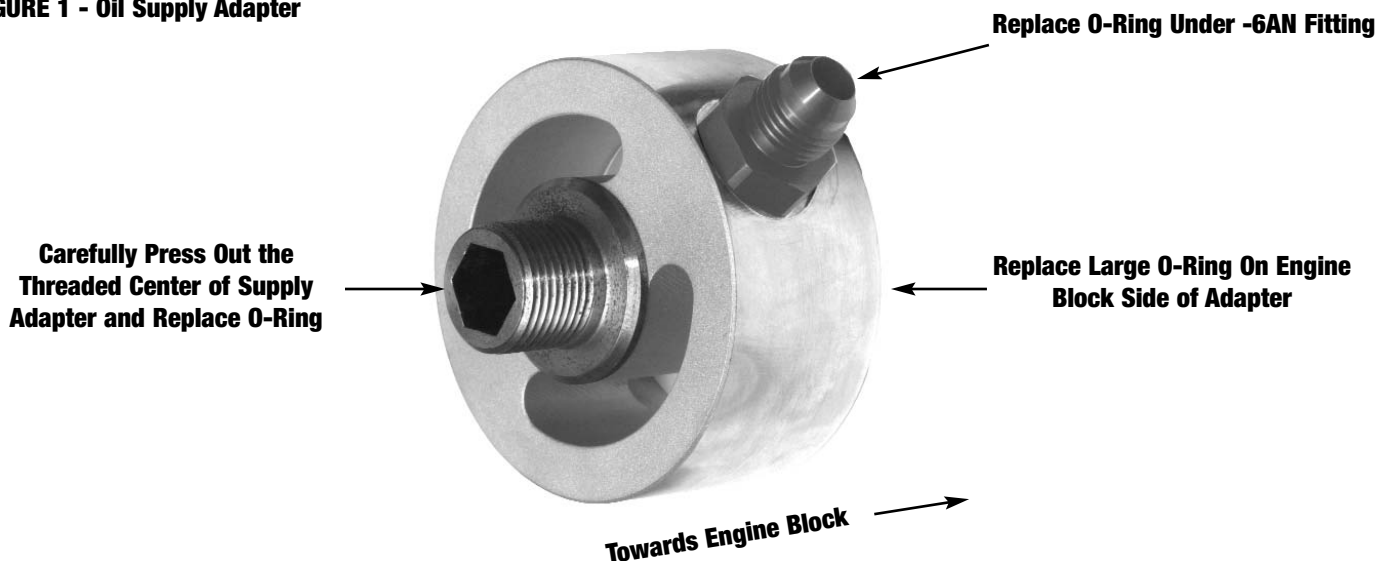

Installation Procedure

1. Disconnect your supply line from the adapter, remove oil filter (replace), and remove Oil Supply Sandwich Adapter using a 1/2" Allen wrench.
2. Dissassemble the adapter and replace o-rings (See Figure 1).
3. When reinstalling the adapter, make sure the adapter to engine block o-ring is facing toward the engine block, and the threaded stud with 1/2" hex opening is facing out.
4. Tighten with a 1/2" Allen wrench. Make sure the blue fitting is facing toward the driver's side, pointing upward slightly, about the 10 o'clock position.
5. Install a new oil filter.
6. Reattach your supply line.

FIGURE 1 - Oil Supply Adapter